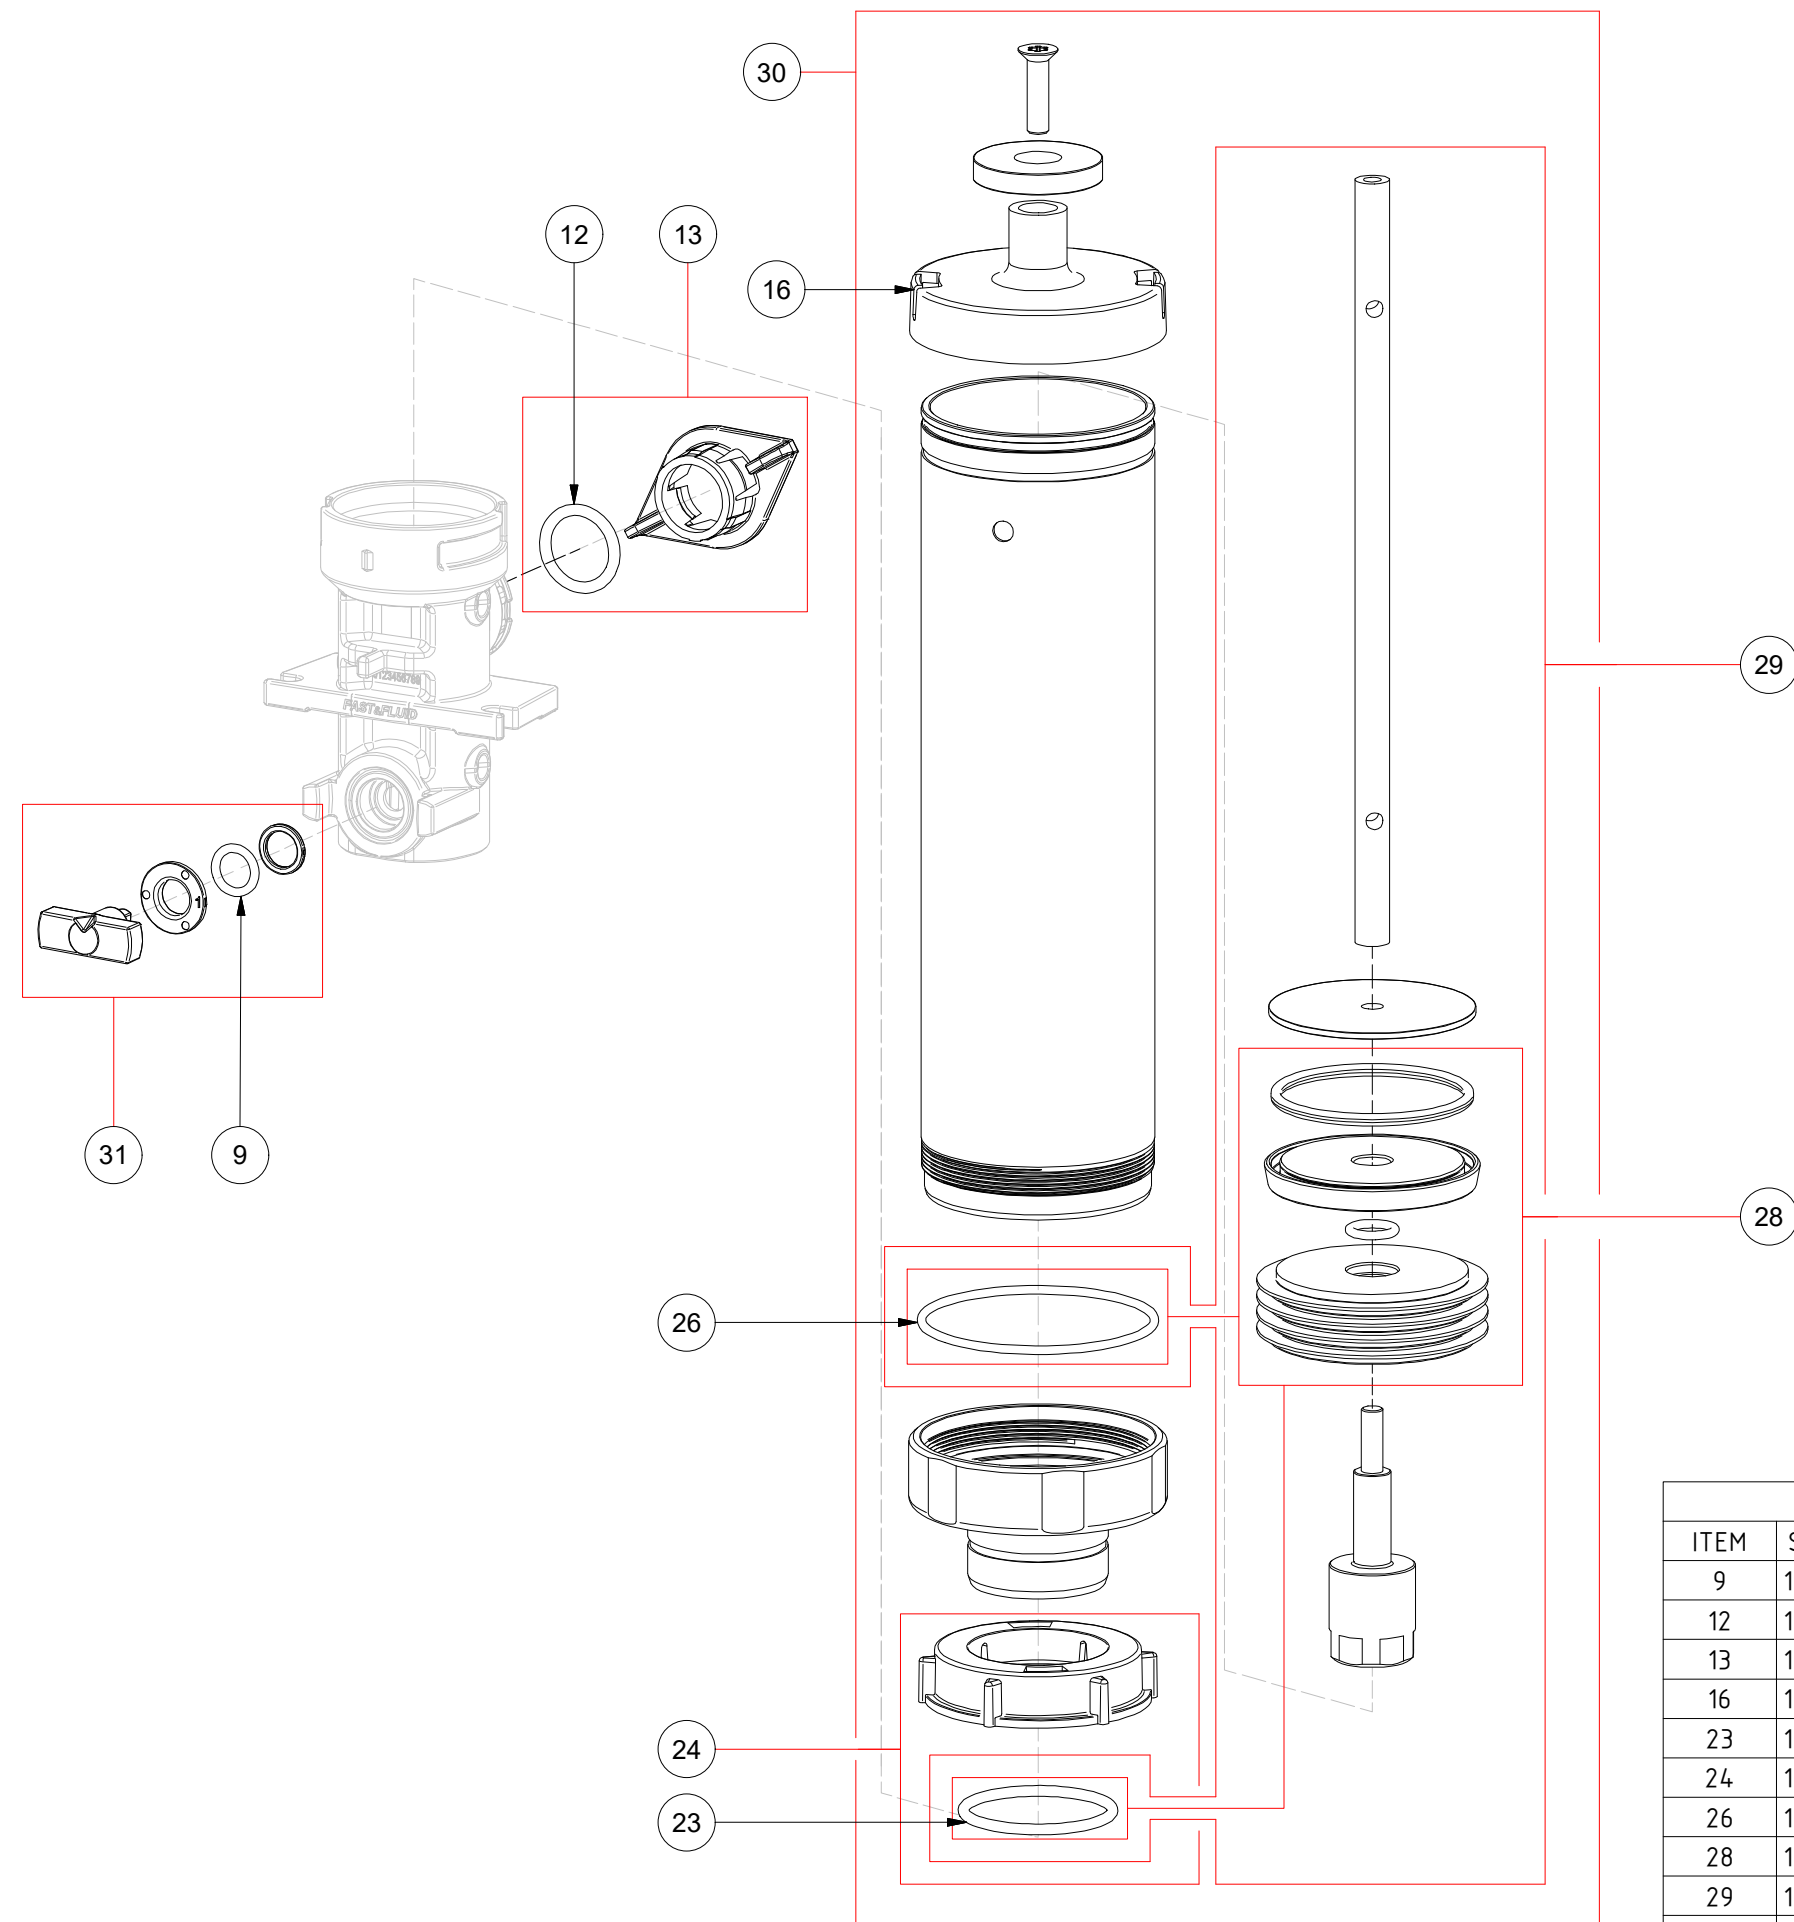

7366

Pump,Ballvalve,100ml, high performance 1820345-SP

PARTS LIST			
ITEM	SPARE PART NUMBER	DESCRIPTION	REMARKS
9	1863649-SP	O-ring,8,5x2,lever,ballv,10pcs	
12	1362230-SP	O-ring,can,vit,15.88x2.62 10st	
13	1818242-SP	Tube clip, 16mm (set 5pcs)	
14	1820012-SP	Cap,tube,industrial (set 5pcs)	
23	1818248-SP	O-ring,32x2.5 (10 pcs)	
24	1818240-SP	Ring,tube,100ml, (set 5pcs)	
26	1820346-SP	Pumptube,100ml,HPP,compl.(set 1pc)	
27	1865791-SP	Piston,100ml,HPP (set 5pcs)	
28	1865790-SP	Piston,rod,assy,100ml,HPP	
29	1865619-SP	Lever, valve, industr(set 5 pcs)	

7367

Pump,Ballvalve,300ml, high performance 1820328-SP

PARTS LIST			
ITEM	SPARE PART NUMBER	DESCRIPTION	REMARKS
9	186364-9-SP	O-ring,8,5x2,lever,ballv,10pcs	
12	1362230-SP	O-ring,can,vit,15.88x2.62 10st	
13	1818242-SP	Tube clip, 16mm (set 5pcs)	
16	1819936-SP	cap,tube,10-oz, 5pcs	
23	1818248-SP	O-ring,32x2.5 (10 pcs)	
24	1818240-SP	Ring,tube,100ml, (set 5pcs)	
26	1863653-SP	O-ring,52x2,viton,10oz (10pcs)	
28	1865794-SP	Piston,O-ring,300ml,HPP (set 5pcs)	
29	1865792-SP	Piston,rod,assy,300ml,HPP	
30	1820347-SP	HPP-tube,300ml,industr,compl	
31	1865619-SP	Lever,valve,industr(set 5 pcs)	

7368

Pump,Ballvalve,29ml,1819671-SP

PARTS LIST			
ITEM	SPARE PART NUMBER	DESCRIPTION	REMARKS
7	1819668-SP	Pumptube,29ml,compl.(set 1pc)	
14	1818242-SP	Tube clip, 16mm (set 5pcs)	
15	1362230-SP	O-ring,viton,15.88x2.62,10pcs	
17	186364-9-SP	O-ring,8,5x2,lever,ballv,10pcs	
19	1818250-SP	lever, valve (set 5pcs)	
21	1818248-SP	O-ring,32x2.5 (10 pcs)	
22	1818240-SP	Ring,tube,100ml, (set 5pcs)	