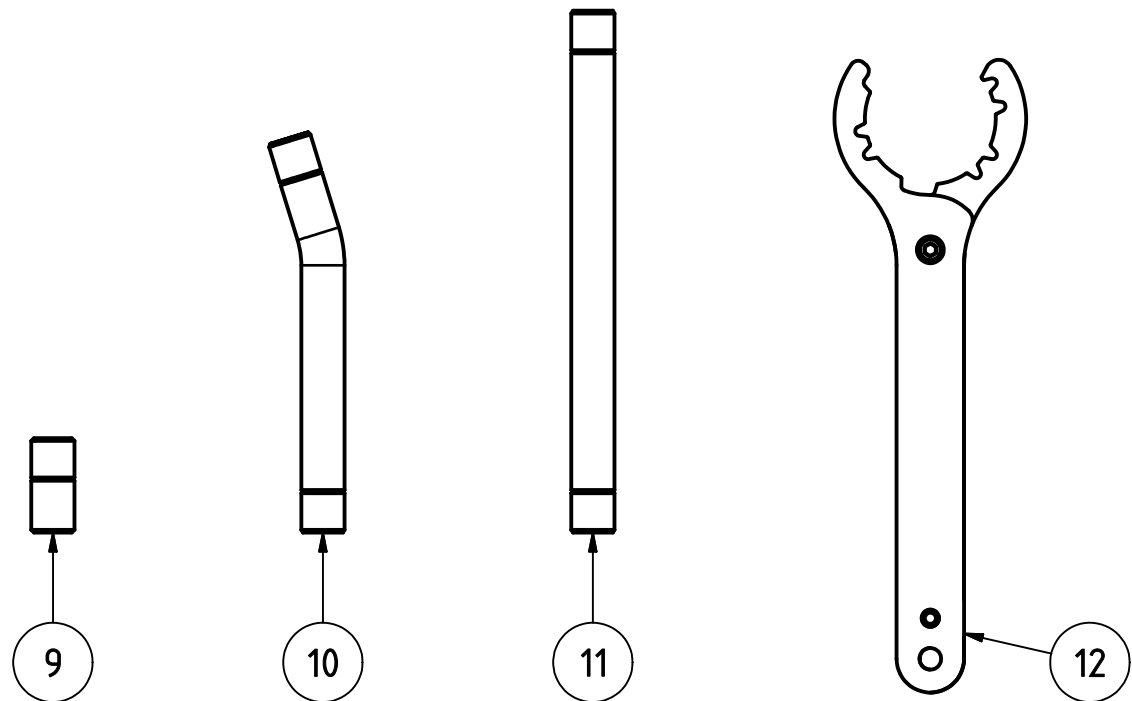

PARTS LIST			
ITEM	SPARE PART NUMBER	DESCRIPTION	REMARKS
1	1818238-SP	Pump,Ballvalve,100ml	Page 7361
2	1818310-SP	Pump,Ballvalve,300ml	Page 7362
3	1819612-SP	Pump,Ballvalve,55ml,Sample	Page 7363
4	1830356-SP	Pump,Ballvalve,100ml,Hybrid	Page 7364
5	1819917-SP	Pump,Ballvalve,300ml,Ind,3+1	Page 7365
6	1820345-SP	Pump,ballvalve,100ml,Industrial	Page 7366
7	1820328-SP	Pump,ballvalve,300ml,high performance	Page 7367
8	1819671-SP	Pump,Ballvalve,29ml,Sample	Page 7368
9	1810605-SP	Plug,canister,16x35mm,set 5pcs	
10	1810592-SP	Tube,ø16x139.8,angle 7deg,HA	
10	1814139-SP	Tube,ø16x216,angle 4.5,HA	
10	1814138-SP	Tube,ø16x139,angle 16deg,HA	
10	1814136-SP	Tube,ø16x193.7,angle 10deg,HA	
10	1814135-SP	Tube,ø16x148.2,angle 27deg,HA	
11	1810588-SP	Tube,ø16x316.3,HA	
11	1810579-SP	Tube,ø16x190.3,HA	
11	1810580-SP	Tube,ø16x180.3,HA	
11	1810582-SP	Tube,ø16x117.3,HA	
11	1810583-SP	Tube,ø16x232,3 HA	
11	1810584-SP	Tube,ø16x 74,3,HA	
11	1810587-SP	Tube,ø16x280.3,HA	
11	1810581-SP	Tube,ø16x197.3,HA	
11	1810594-SP	Tube,ø16x171.0,HA	
11	1810585-SP	Tube,ø16x 91.3,HA	
11	1804333-SP	Tube,ø16x127,HA	
11	1810586-SP	Tube,ø16x263.3,HA	
11	1805202-SP	Tube,ø16x 48.5,HA	
11	1810591-SP	Tube,ø16x333.3,HA	
11	1810590-SP	Tube,ø16x254.3,HA	
11	1810589-SP	Tube,ø16x237.3,HA	
11	1810578-SP	Tube,ø16x173.3,HA	
11	1810577-SP	Tube,ø16x 59.3,HA	
11	1810576-SP	Tube,ø16x151.3,HA	
11	1810575-SP	Tube,ø16x134.3,HA	
11	1810574-SP	Tube,ø 16x 42.3,HA	
11	1864579-SP	Tube,ø16x193.3,HA	
12	1819486-SP	Tool,nut,300ml-pump	Page 7369