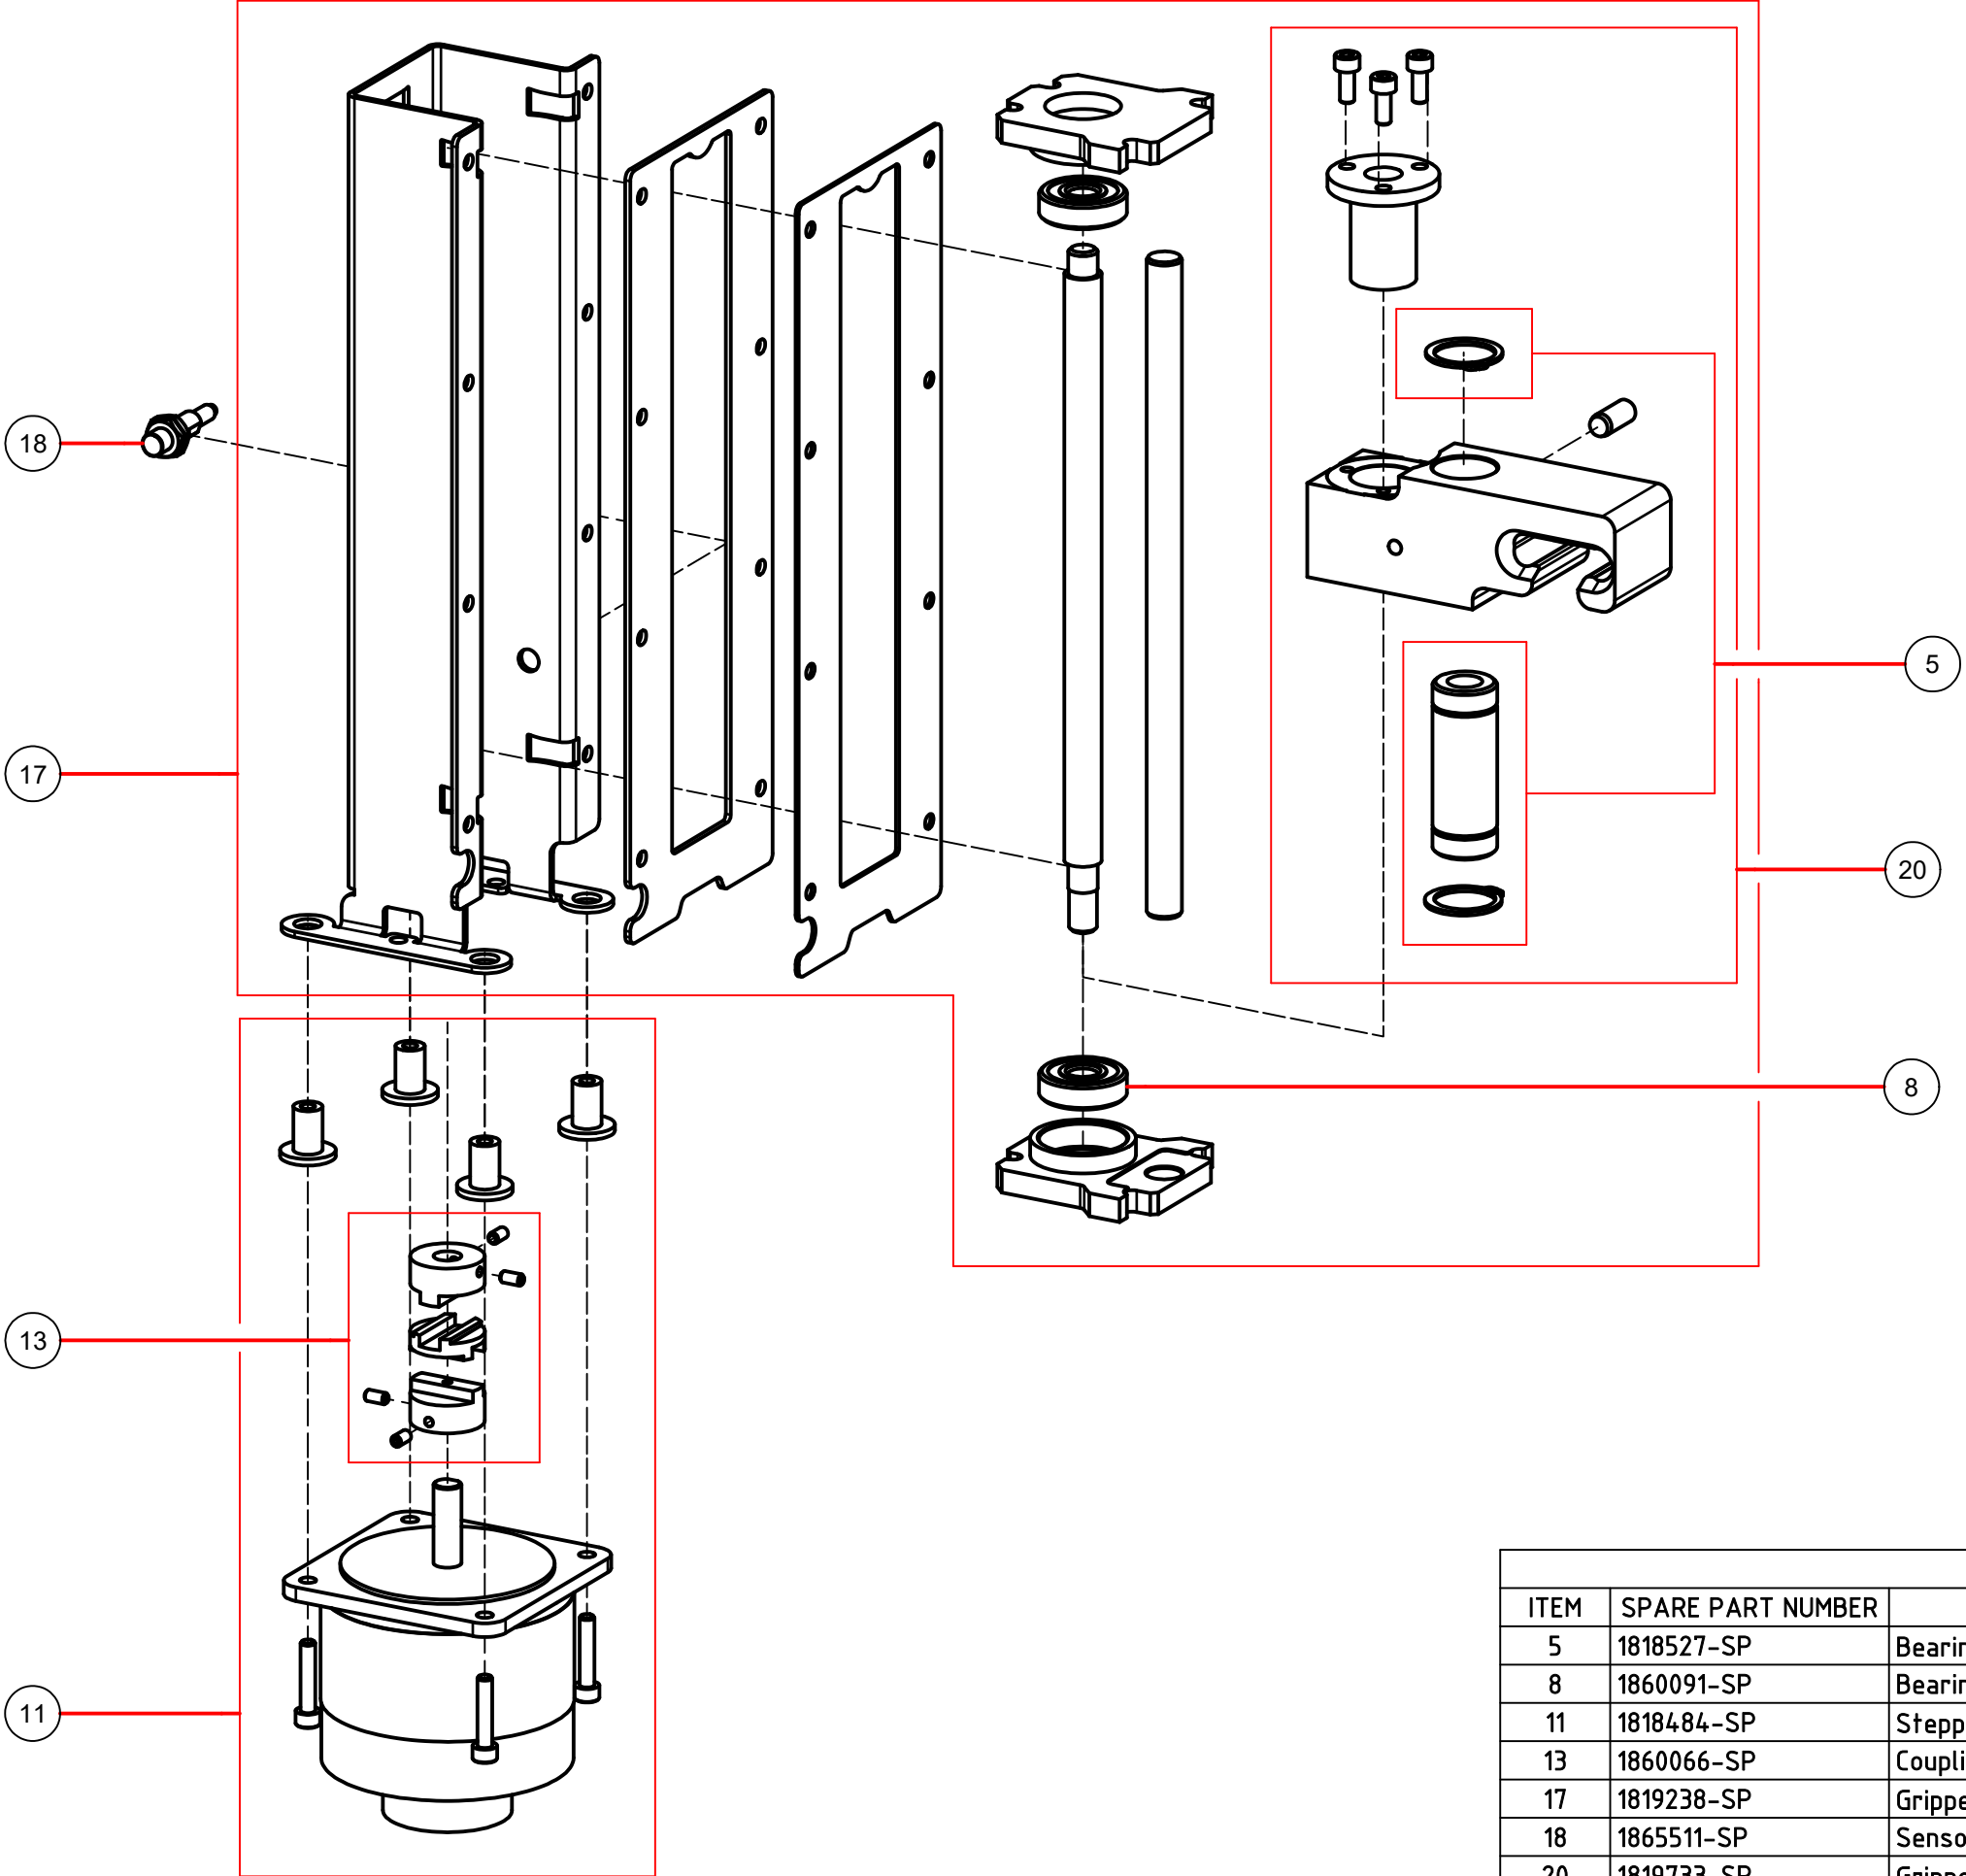

7313

Can table

PARTS LIST			
ITEM	SPARE PART NUMBER	DESCRIPTION	REMARKS
6	1865600-SP	Actuator cantable+ screws	
14	1110340-SP	Wheel,swiveling,set 4 pcs	

PARTS LIST			
ITEM	SPARE PART NUMBER	DESCRIPTION	REMARKS
1		Emergency switch	Page 7323
3		Gripper, spindle	Page 7321-A
4	1818434-SP	Controlboard, v5	
6	1170078-SP	Switch, up/down, single, 6A, 250V	
10	1818698-SP	Wheel, asymmetric, 35mm (set 4 pcs)	
12	1818497-SP	Bearings, turntable (set 1 pc)	
13	1812528-SP	Switch, D2D 1100	
15	1819175-SP	Valve unit compl. NGH (set 1 pc)	

7321-A Gripper, spindle

Up to W26 2018, S.N.1055332

PARTS LIST			
ITEM	SPARE PART NUMBER	DESCRIPTION	REMARKS
5	1818527-SP	Bearing,gripper(set 1pc)	
8	1860091-SP	Bearing,ball,6200ZZ, set, 2pcs	
11	1818484-SP	Stepper,complete (set 1pc)	
13	1860066-SP	Coupling,Motor,Gripper,kit	
17	1819238-SP	Gripper,spindle, (set 1pc)	
18	1865511-SP	Sensor2/4/8,HA	Part of cable harness 1865744
21	1819733-SP	Gripper (set 1 pcs)	

7321-B Gripper,spindle

From W26 2018,S.N.1056073

PARTS LIST			
ITEM	SPARE PART NUMBER	DESCRIPTION	REMARKS
5	1818527-SP	Bearing,gripper(set 1pc)	
8	1860091-SP	Bearing,ball,6200ZZ, set, 2pcs	
11	1818484-SP	Stepper,complete (set 1pc)	
13	1860066-SP	Coupling,Motor,Gripper,kit	
17	1819238-SP	Gripper,spindle, (set 1pc)	
18	1865511-SP	Sensor2/4/8,HA	Part of cable harness 1865744
20	1819733-SP	Gripper,spindle, (set 1pc)	