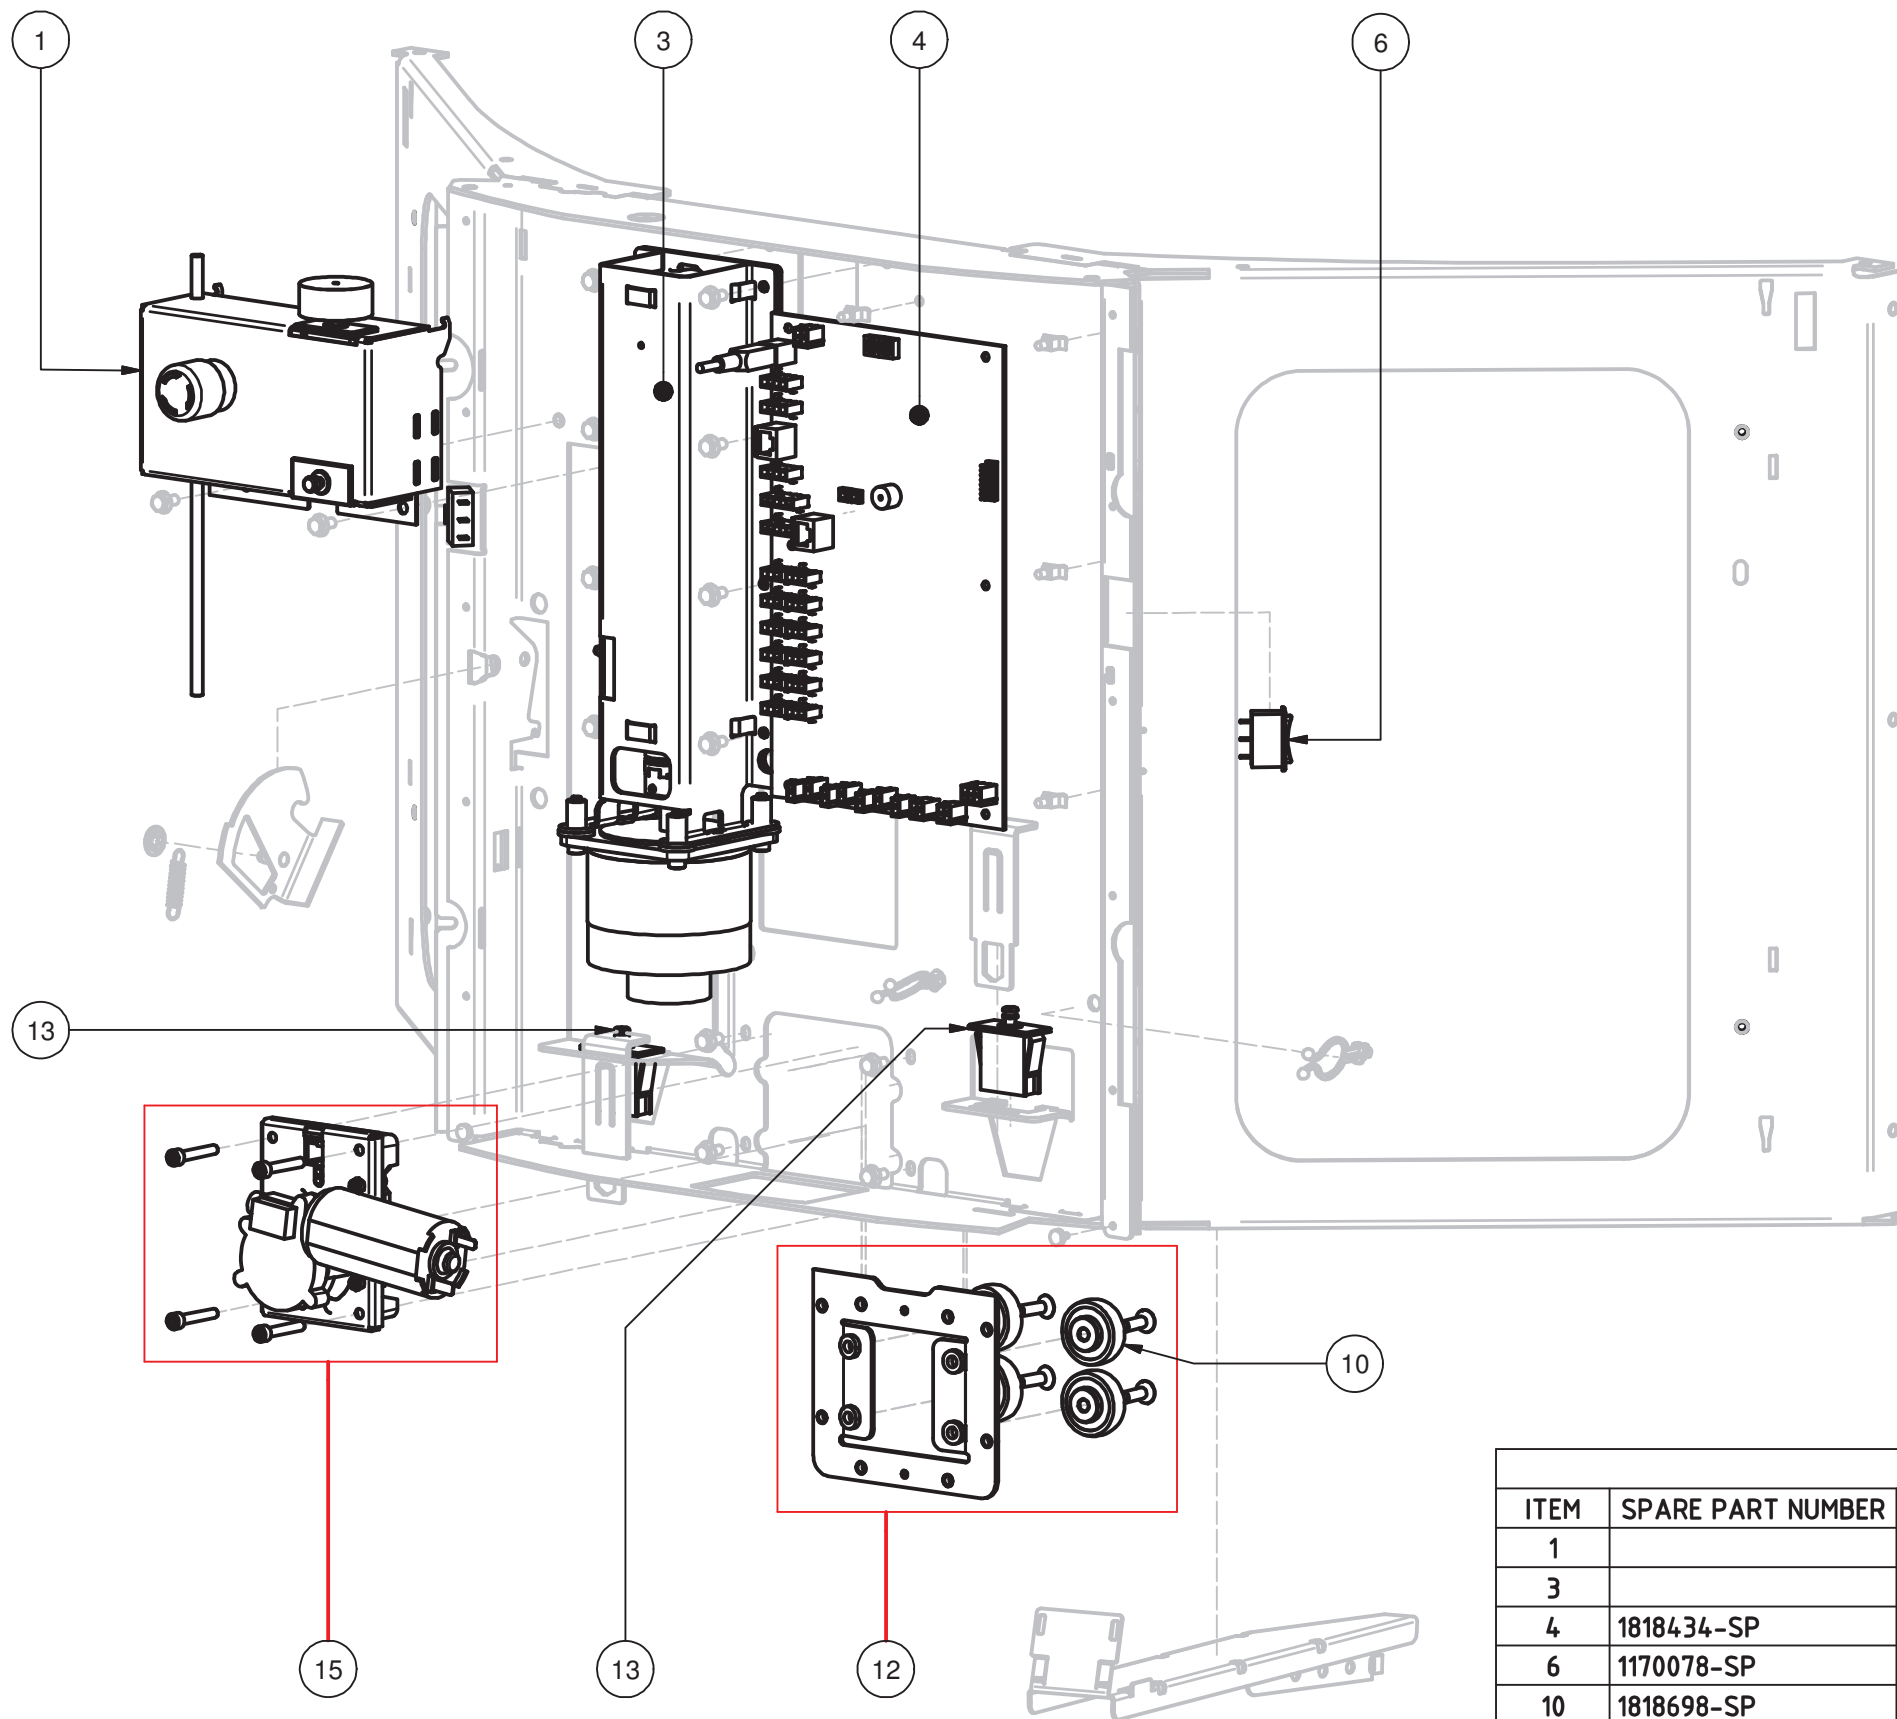

7304

Back panel

PARTS LIST			
ITEM	SPARE PART NUMBER	DESCRIPTION	REMARKS
1	1862860-SP	Quad,panel,latche	
2	1111010-SP	Key,triangle	

7305-B Operator display 1820239-SP

PARTS LIST				
ITEM	PART NUMBER	DESCRIPTION	REMARKS	QTY
1	1820239-SP	Operator,Display,Module,V2		1

7313

Can table

PARTS LIST			
ITEM	SPARE PART NUMBER	DESCRIPTION	REMARKS
6	1865600-SP	Actuator cantable+ screws	
14	1110340-SP	Wheel,swiveling,set 4 pcs	

PARTS LIST			
ITEM	SPARE PART NUMBER	DESCRIPTION	REMARKS
1		Emergency switch	Page 7323
3		Gripper, spindle	Page 7321-A
4	1818434-SP	Controlboard, v5	
6	1170078-SP	Switch, up/down, single, 6A, 250V	
10	1818698-SP	Wheel, asymmetric, 35mm (set 4 pcs)	
12	1818497-SP	Bearings, turntable (set 1 pc)	
13	1812528-SP	Switch, D2D 1100	
15	1819175-SP	Valve unit compl. NGH (set 1 pc)	