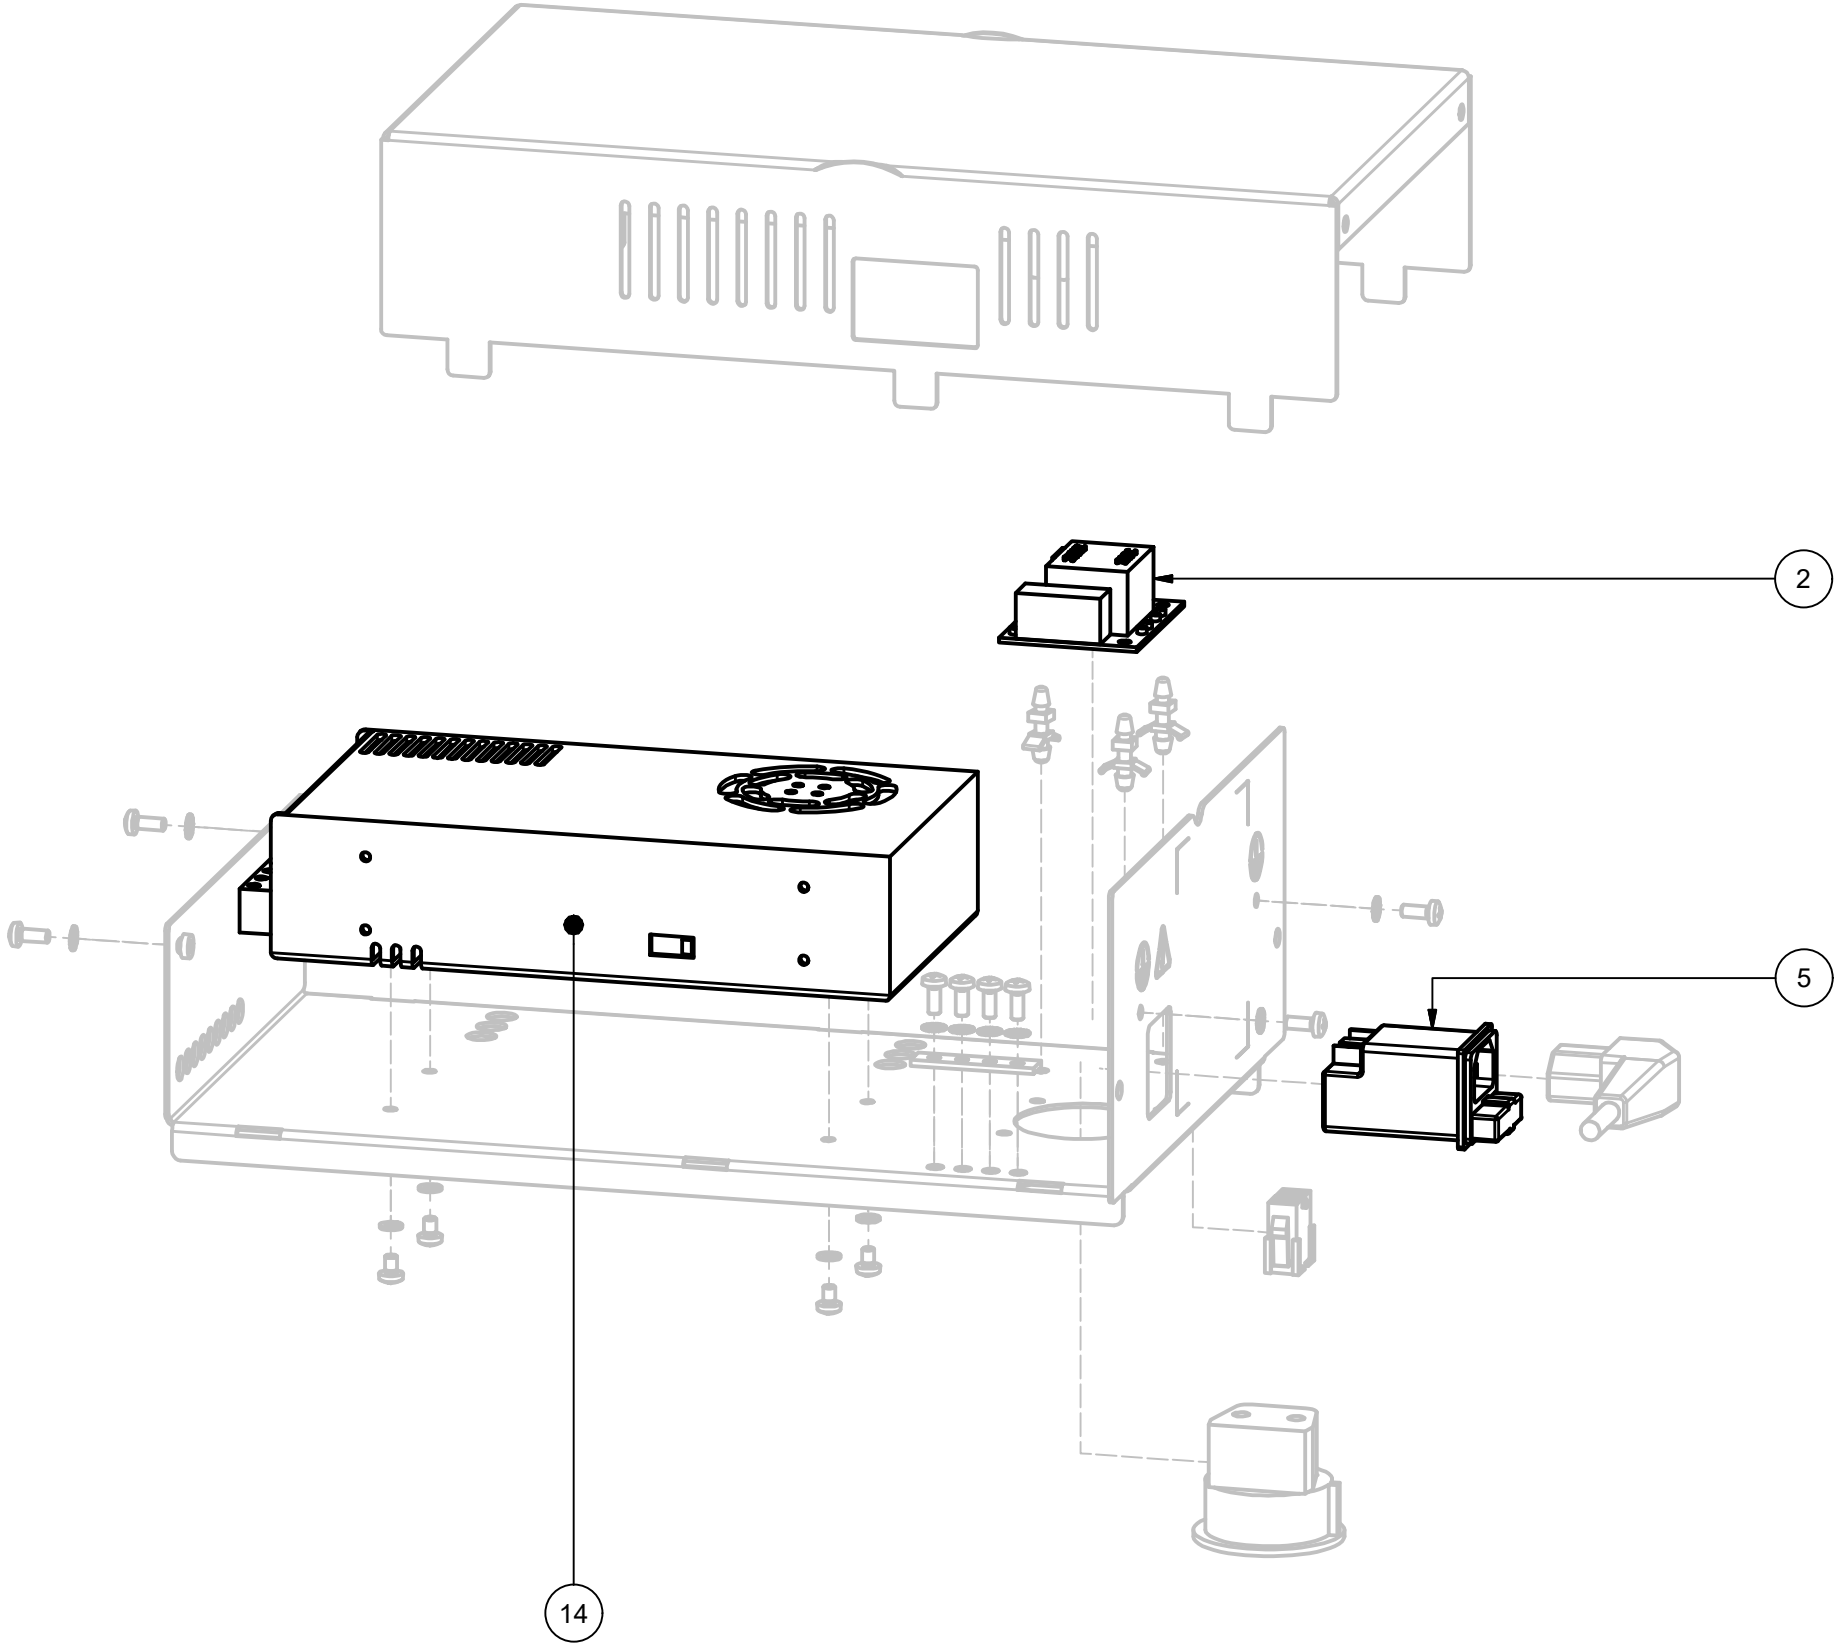

7334-A Power module 1818222-SP

PARTS LIST			
ITEM	SPARE PART NUMBER	DESCRIPTION	REMARKS
2	1819172-SP	Relais, Power Supply	
5	1818326-SP	Netentry with filter	
14	1819171-SP	Power supply,48VDC