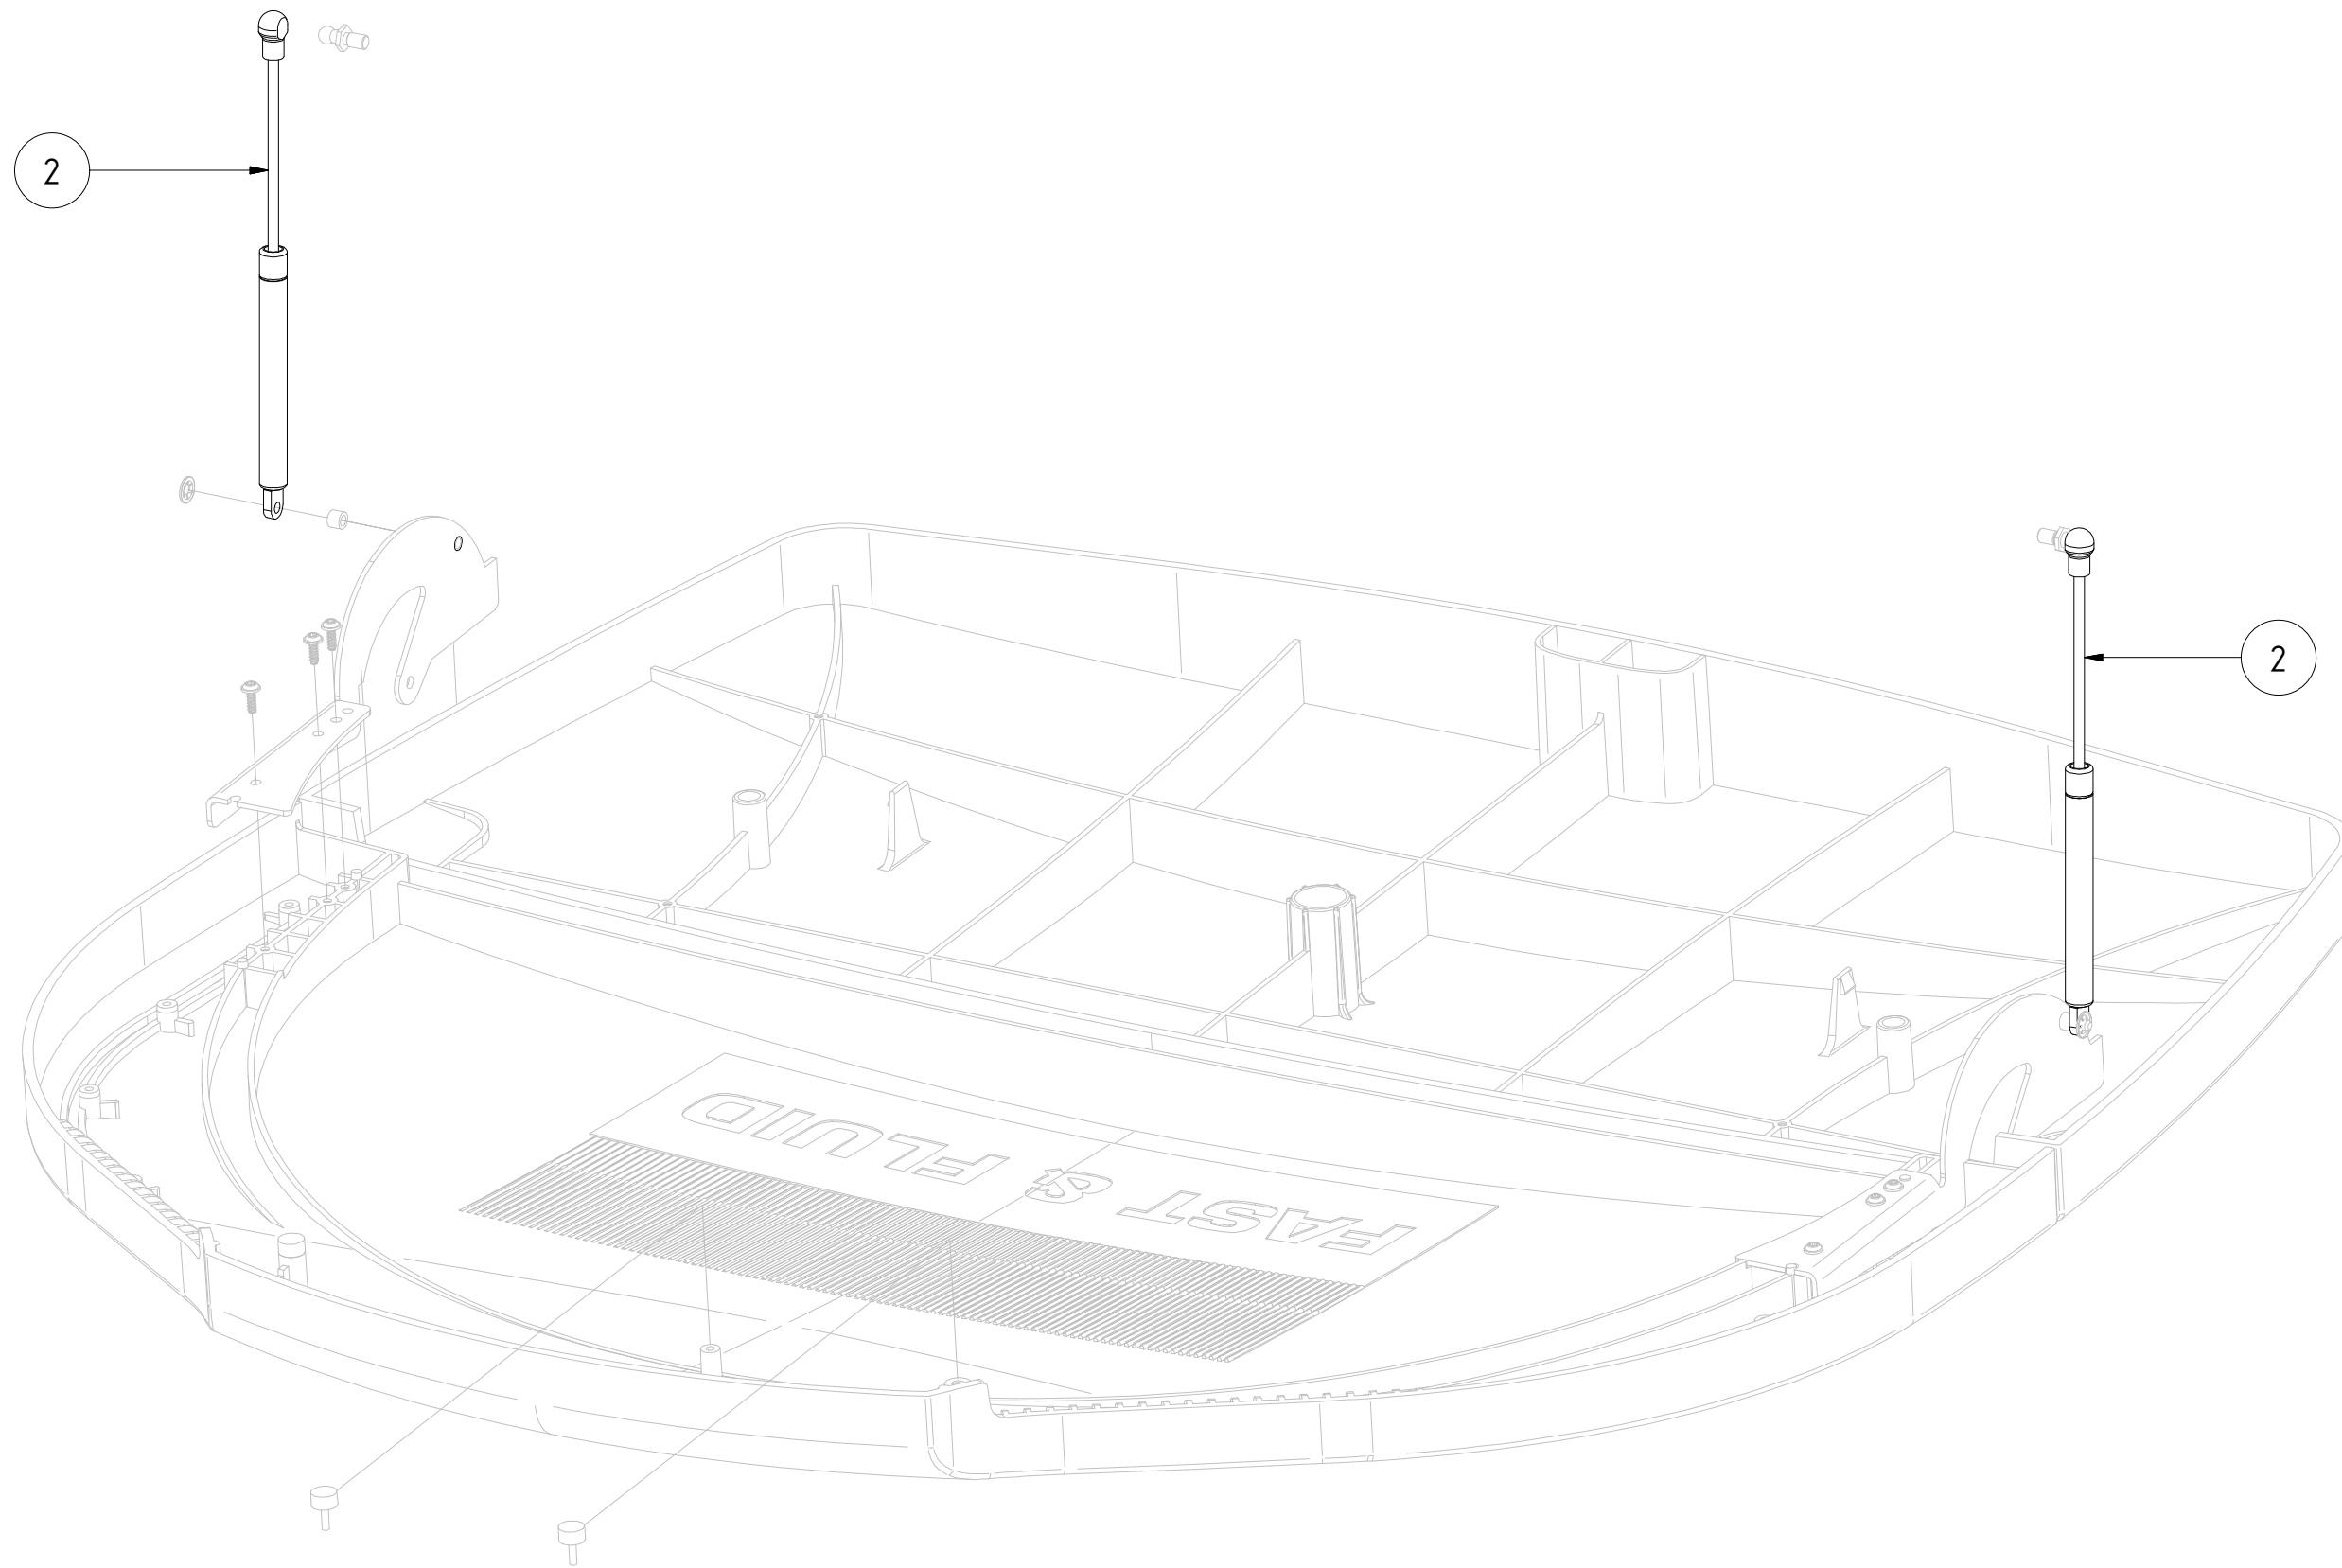

7302 Top panel

PARTS LIST			
ITEM	SPARE PART NUMBER	DESCRIPTION	REMARKS
2	1864203-SP	Gas-spring,100N,023689