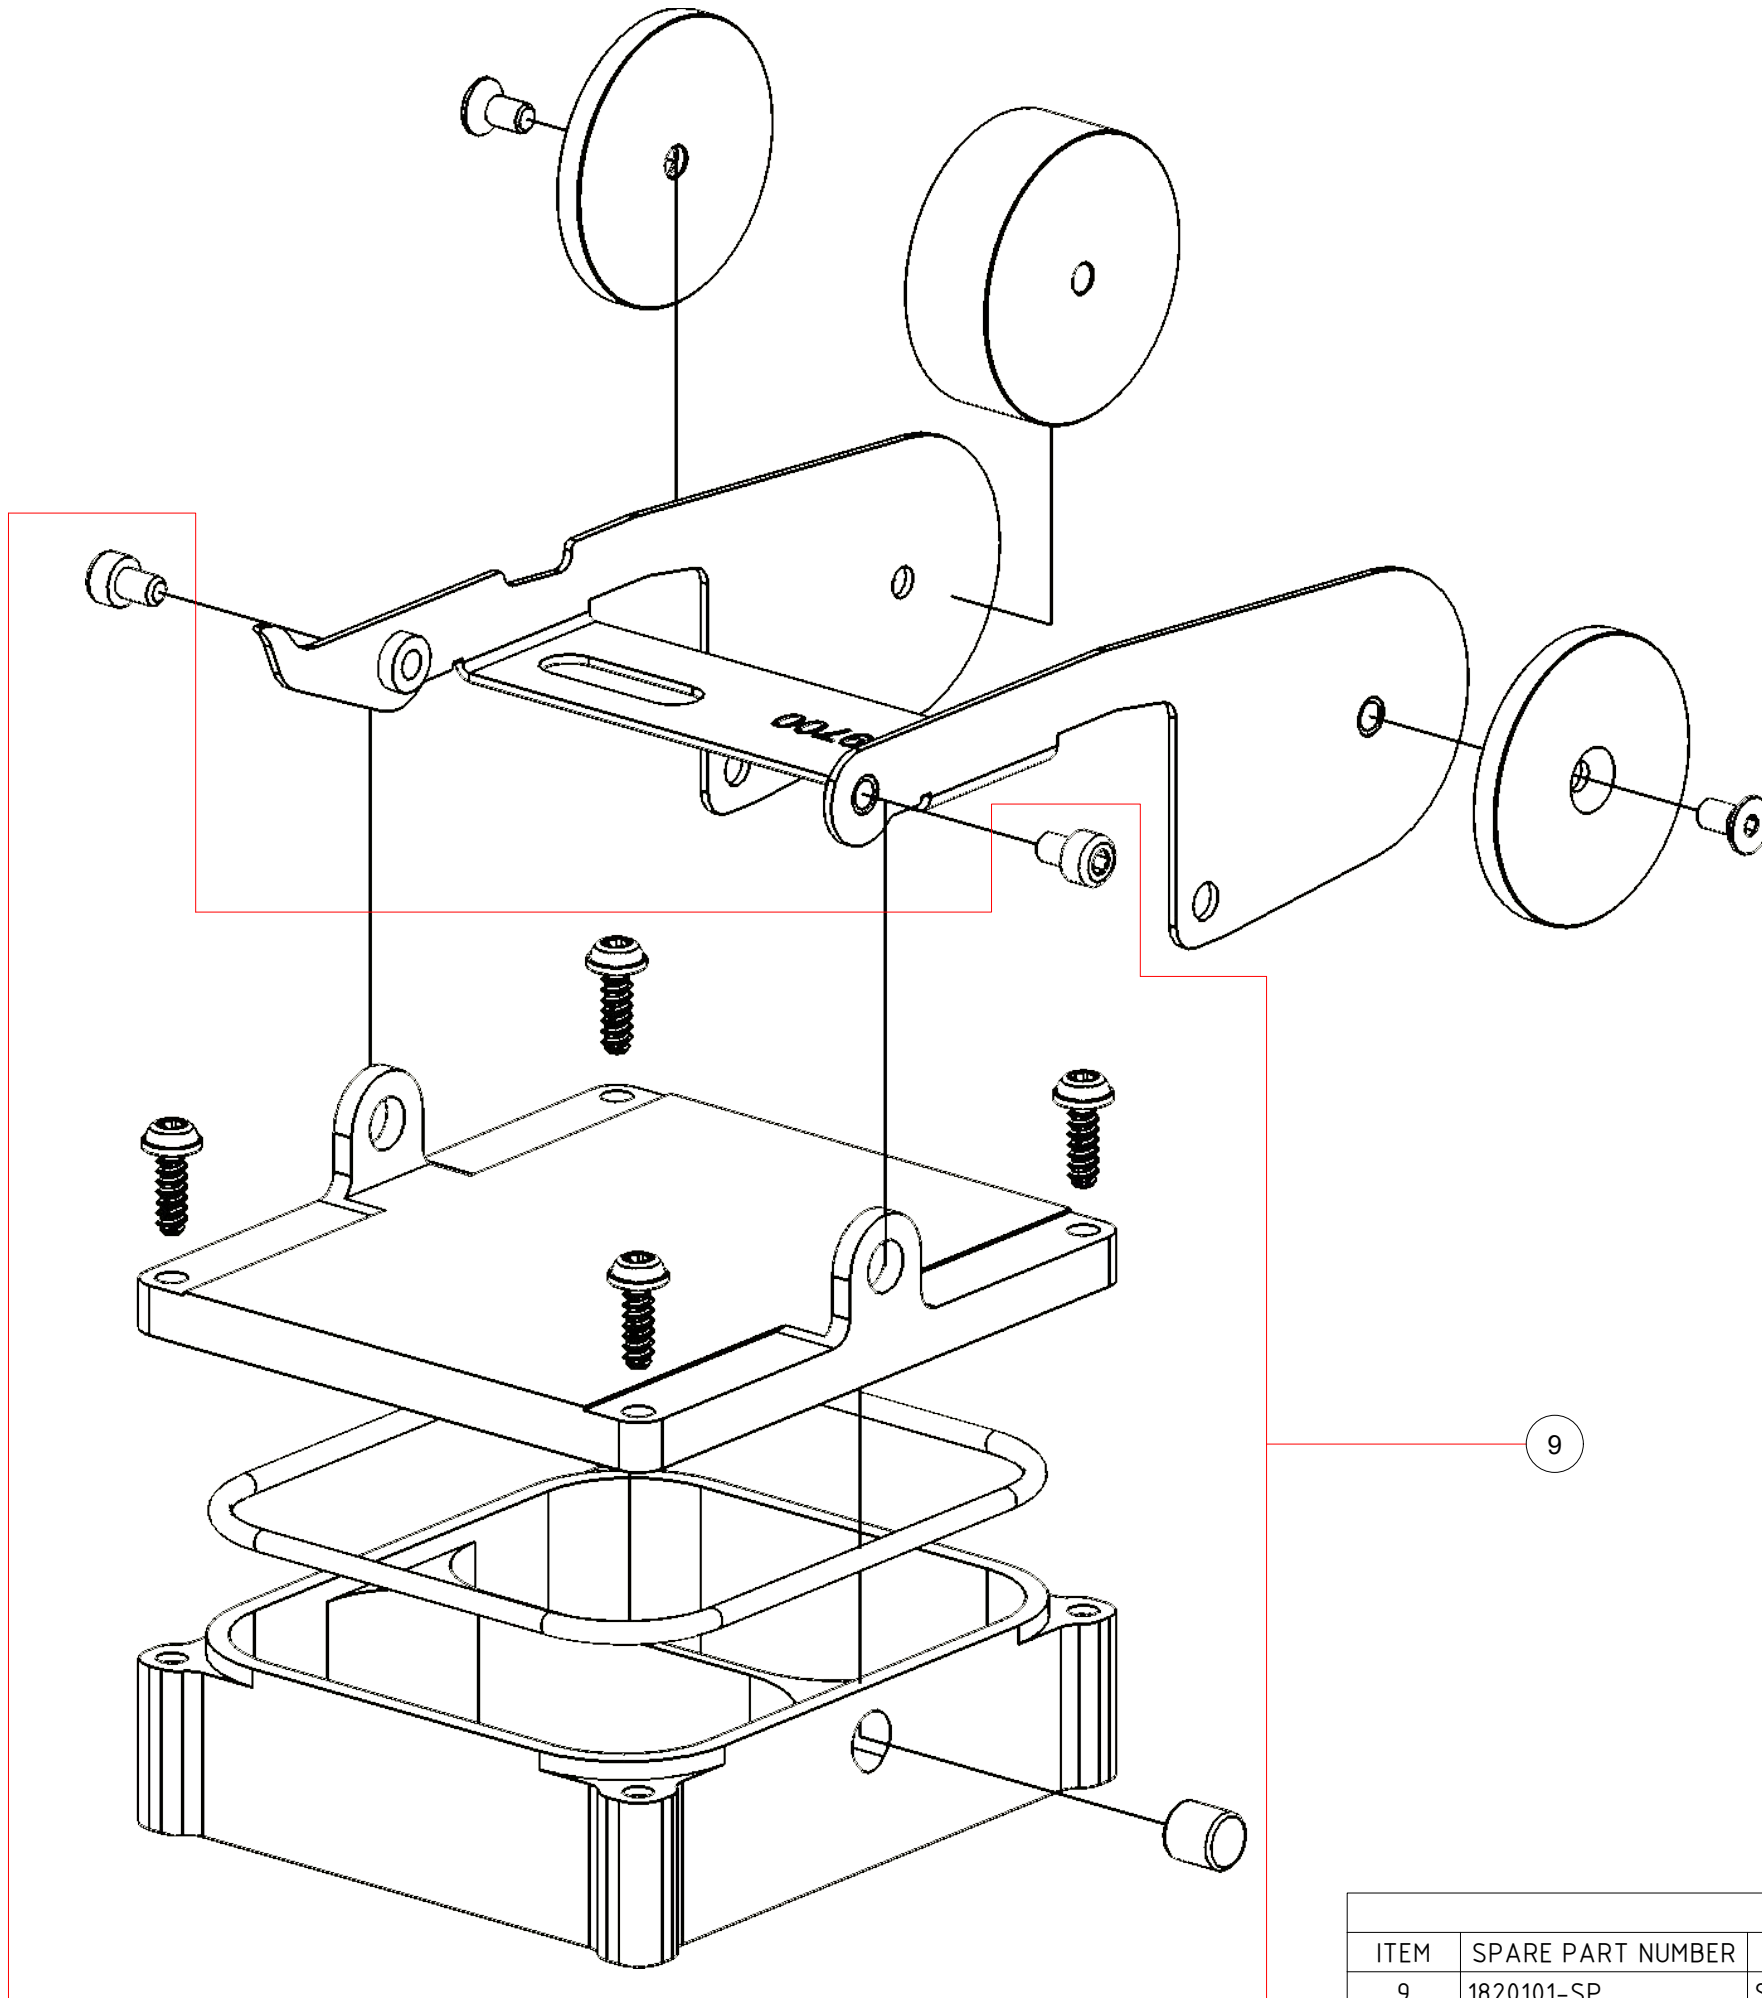

11

PARTS LIST			
ITEM	SPARE PART NUMBER	DESCRIPTION	REMARKS
11	1819274-SP	Heating module	

19

PARTS LIST			
ITEM	SPARE PART NUMBER	DESCRIPTION	REMARKS
1	1862721-SP	Motor,micro,158-24-100	
4	1862422-SP	Wheel,traversing,centric,35mm	
8	1818735-SP	Coupling,fork,brush(set 1pc)	
9	1818541-SP	Latch,push-in/out	
11		Smart brush container	Page 7378
14	1820152-SP	Sensors set (2pcs)	
18	1160200-SP	Switch,micro,V-166-105(R)	
19	1819942-SP	Brush,Sample Dispenser	

Sample brush container

PARTS LIST			
ITEM	SPARE PART NUMBER	DESCRIPTION	REMARKS
1	1819995-SP	Brush,D60x60	
14		Smart brush float	Page 7379
16	1819693-SP	Sample brush set	

7379

Sample brush float

PARTS LIST			
ITEM	SPARE PART NUMBER	DESCRIPTION	REMARKS
9	1820101-SP	Sample brush float set	