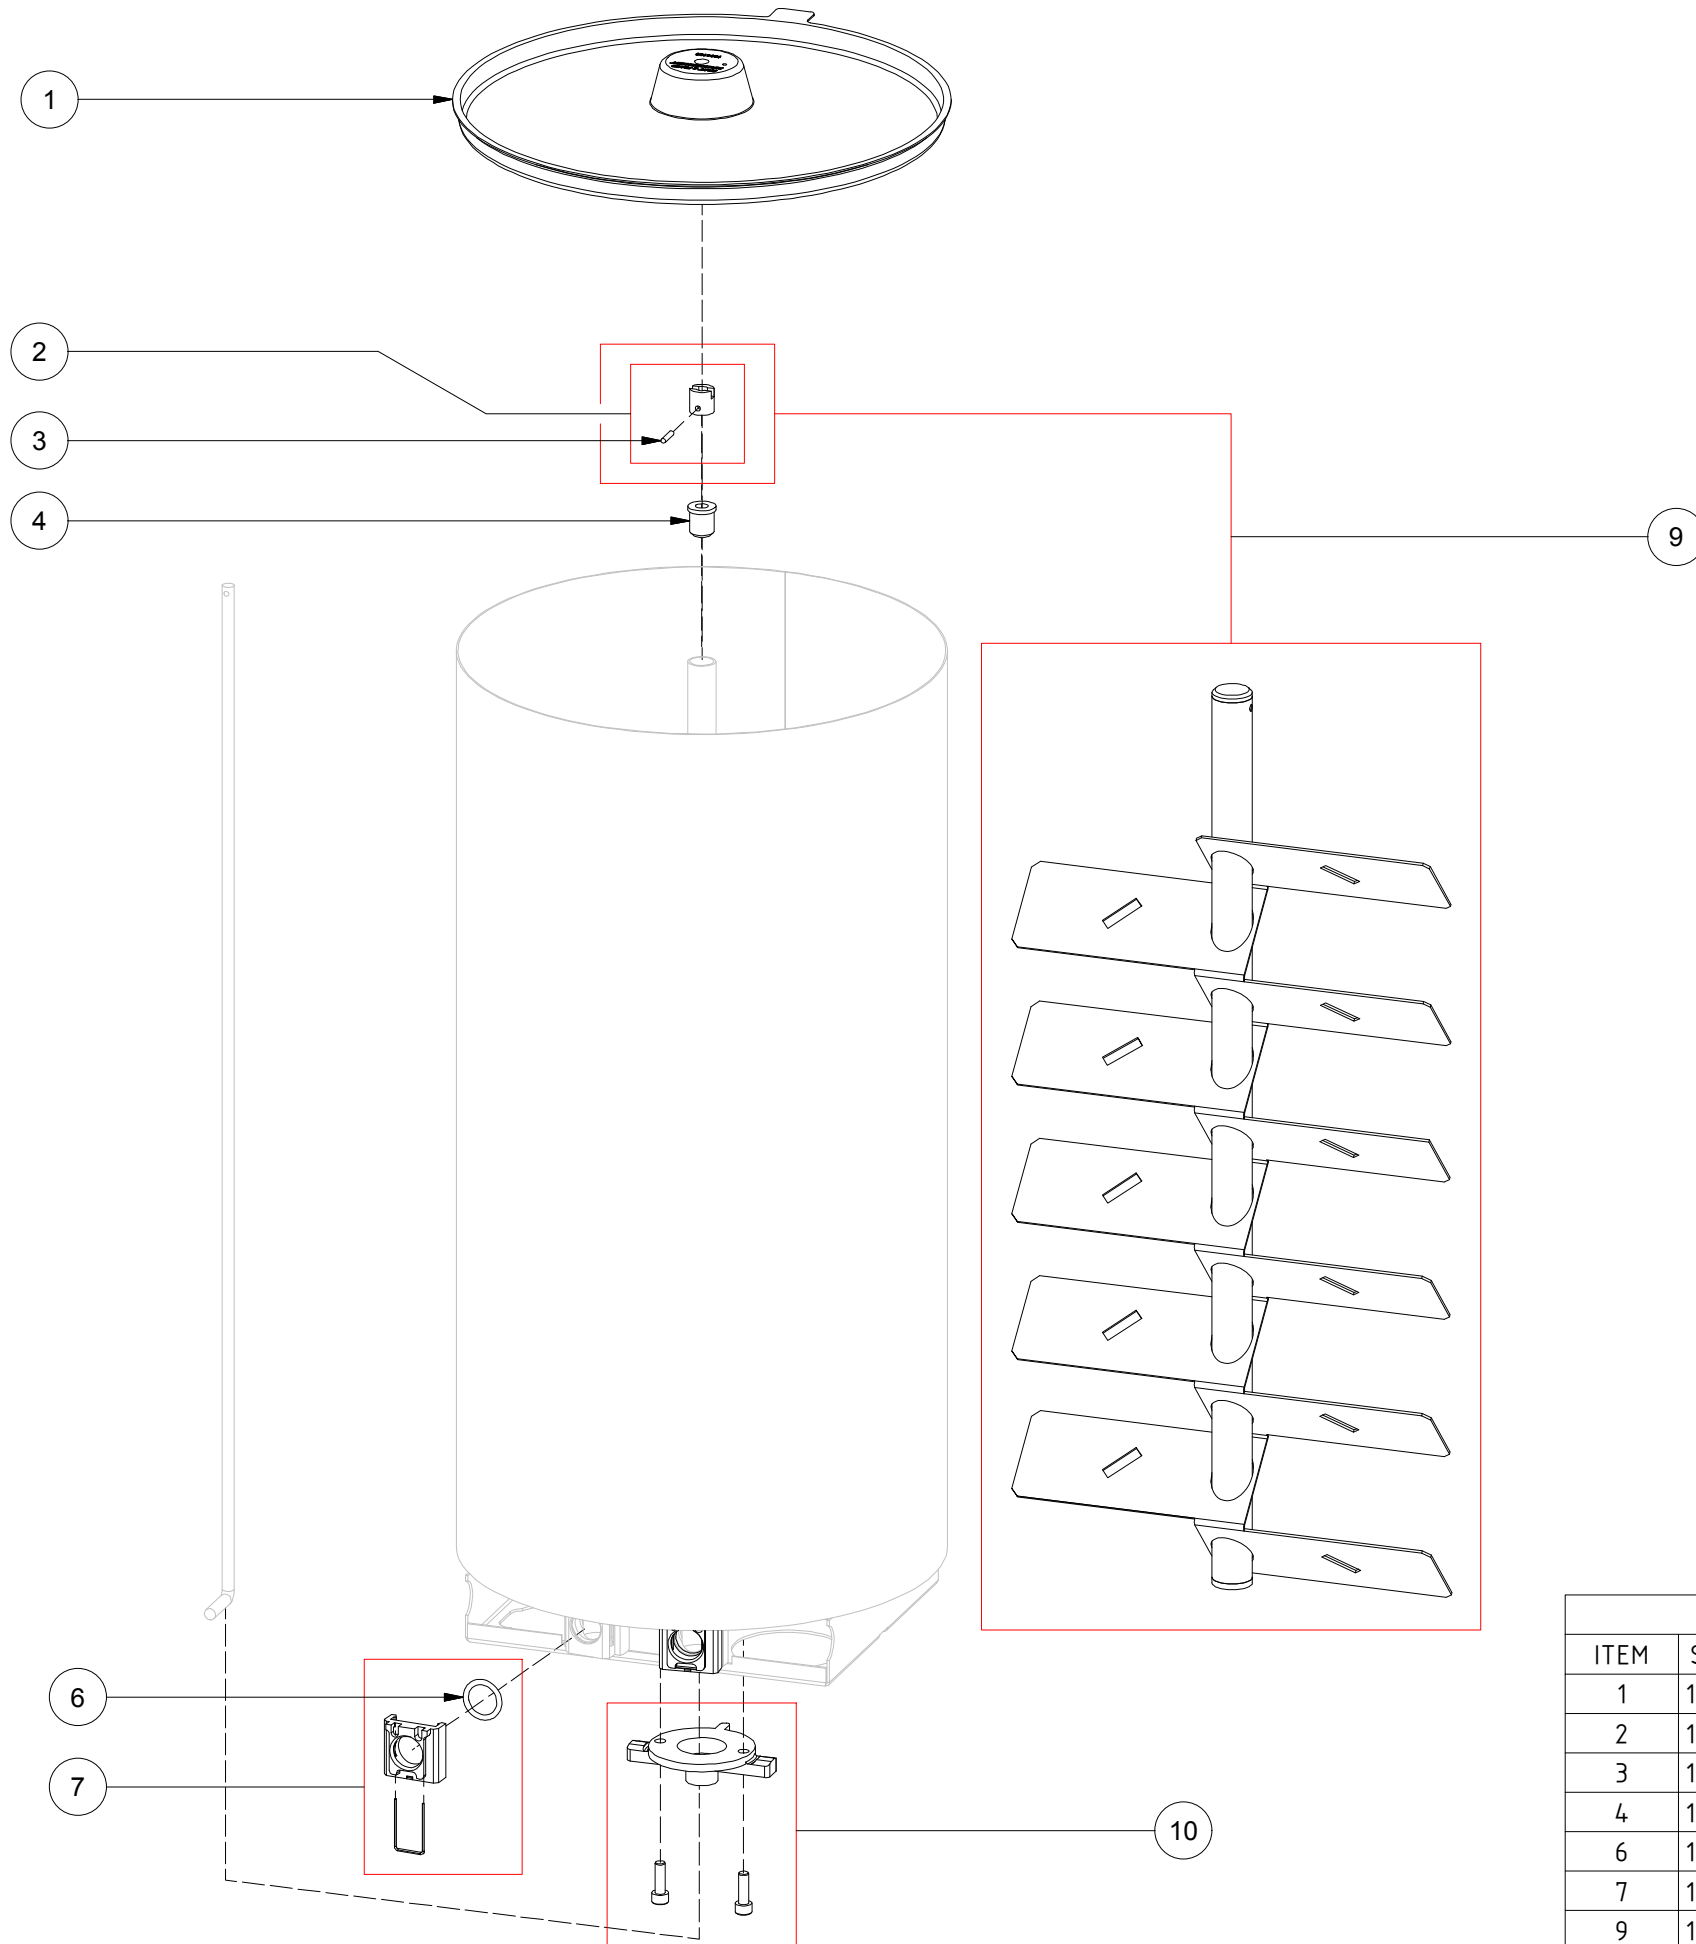

7350 20L,SST can,inn,2ex,SST agit 1810761-SP

PARTS LIST			
ITEM	SPARE PART NUMBER	DESCRIPTION	REMARKS
1	1802506-SP	Lid POM,20L can,5pcs	
2	1801798-SP	Bush,center,agit.shaft,HA	
3	1860110-SP	Pin,spirol,f2.5x12,Sst,25pcs.	
4	1808353-SP	BUSH,6MM SHAFT,AGIT 20L,HAL	
6	1362230-SP	O-ring,viton,15.88x2.62,10pcs	
7	1810767-SP	Clip,spring,tube,(set 5pcs)	
9	1804202-SP	Agit SST, 20L SST can	
10	1816106-SP	Cap,bottom,sst can with screws