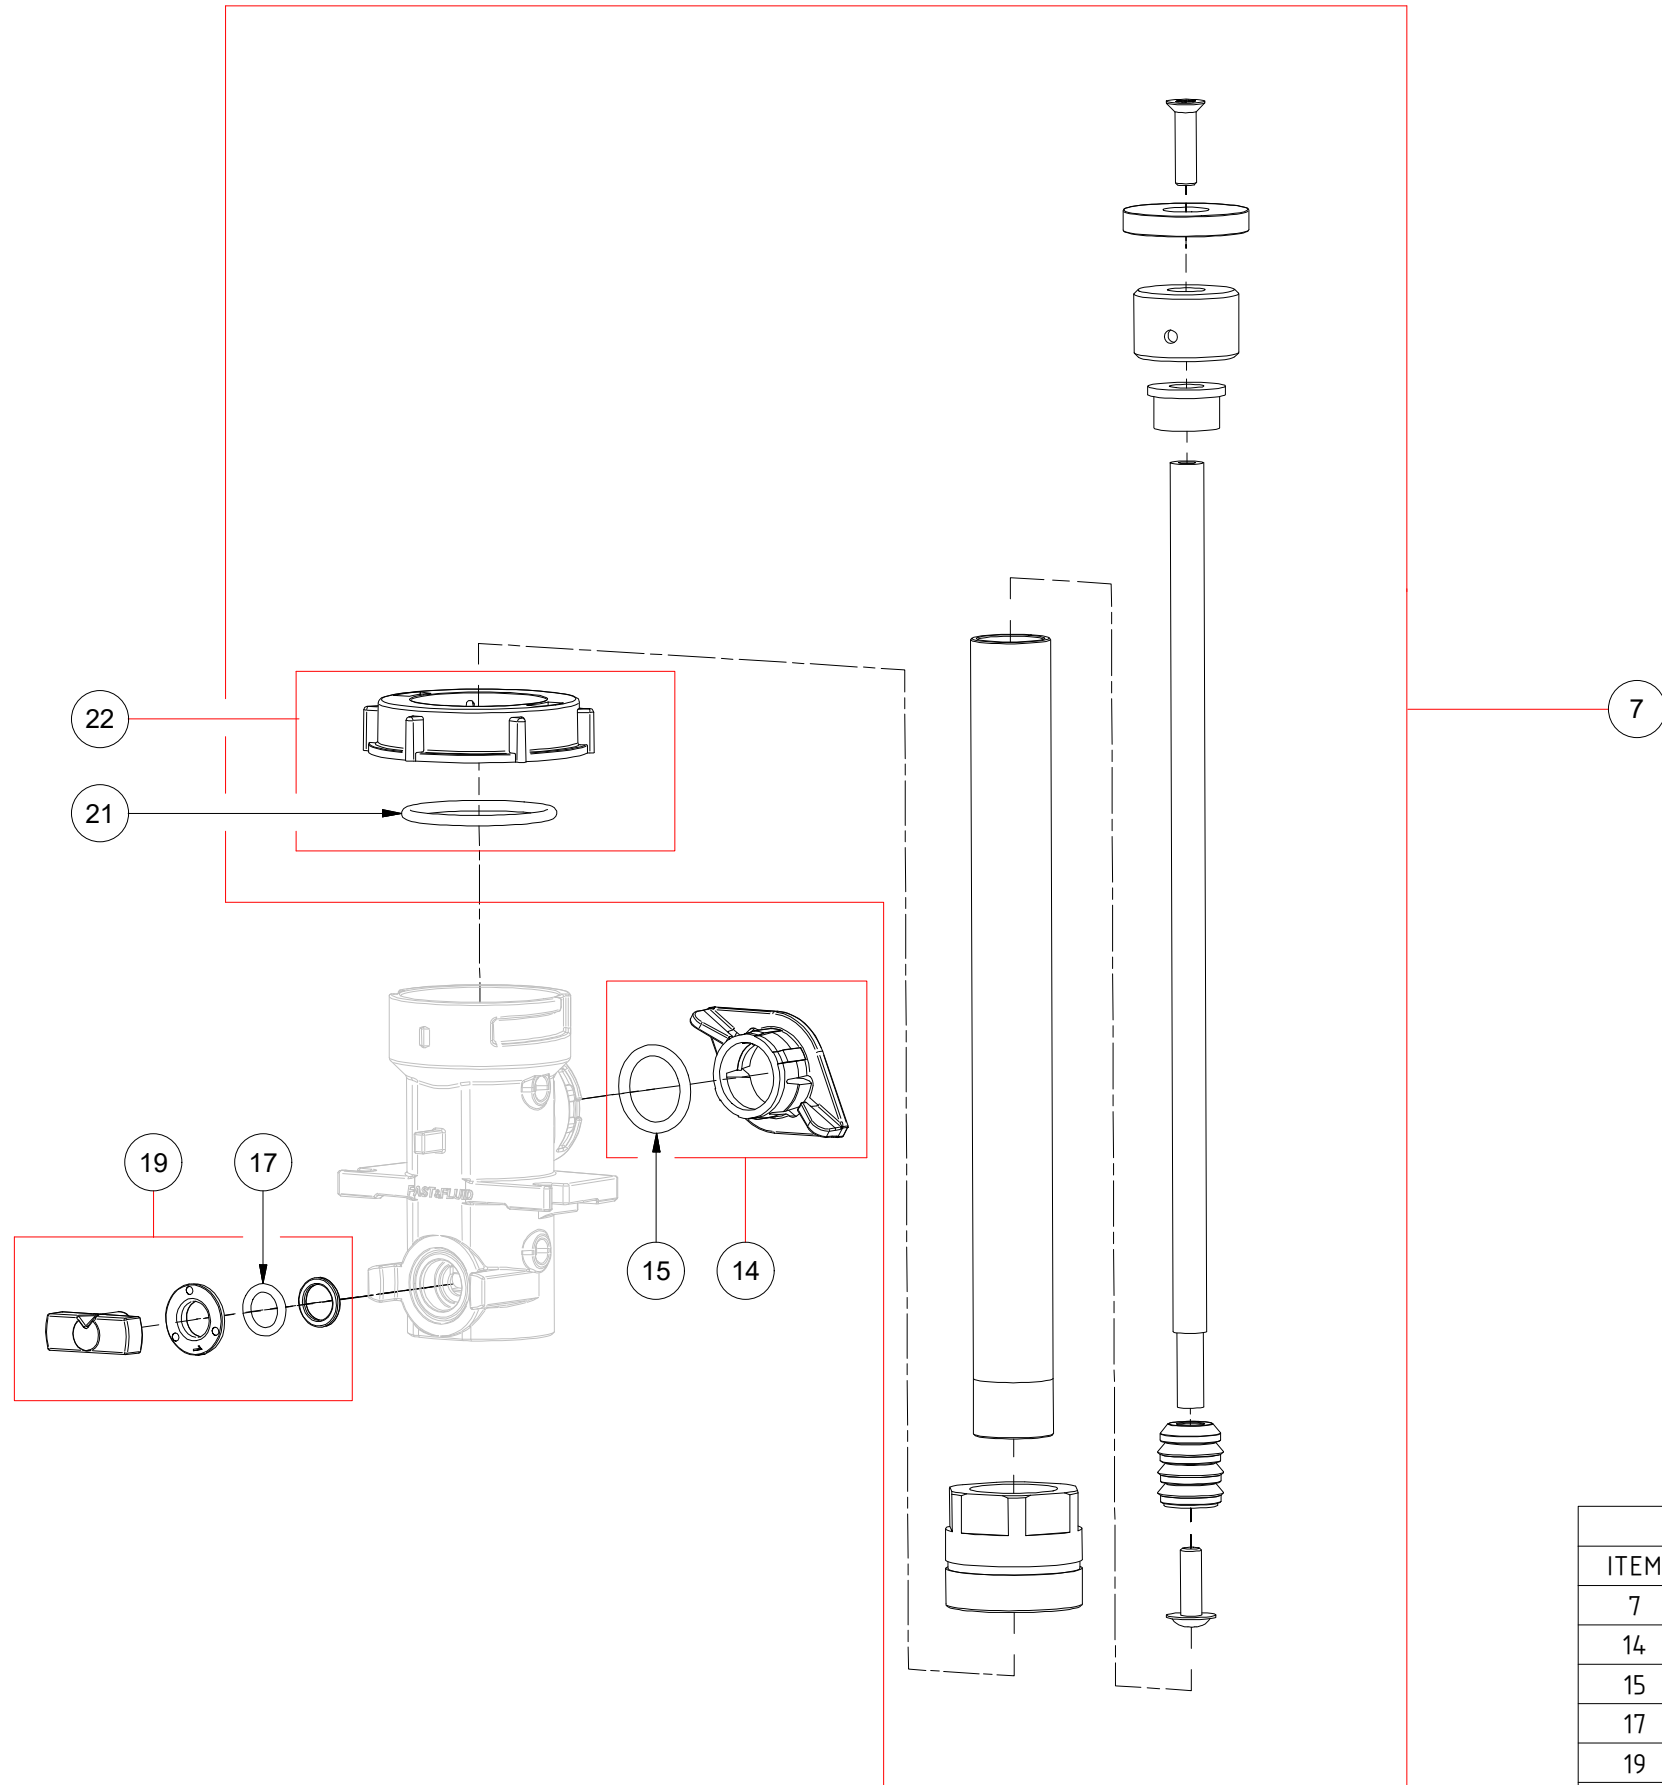

7367

Pump,Ballvalve,300ml, high performance 1820328-SP

PARTS LIST			
ITEM	SPARE PART NUMBER	DESCRIPTION	REMARKS
9	186364-9-SP	O-ring,8,5x2,lever,ballv,10pcs	
12	1362230-SP	O-ring,can,vit,15.88x2.62 10st	
13	1818242-SP	Tube clip, 16mm (set 5pcs)	
16	1819936-SP	cap,tube,10-oz, 5pcs	
23	1818248-SP	O-ring,32x2.5 (10 pcs)	
24	1818240-SP	Ring,tube,100ml, (set 5pcs)	
26	1863653-SP	O-ring,52x2,viton,10oz (10pcs)	
28	1865794-SP	Piston,O-ring,300ml,HPP (set 5pcs)	
29	1865792-SP	Piston,rod,assy,300ml,HPP	
30	1820347-SP	HPP-tube,300ml,industr,compl	
31	1865619-SP	Lever,valve,industr(set 5 pcs)	

7368

Pump,Ballvalve,29ml,1819671-SP

PARTS LIST			
ITEM	SPARE PART NUMBER	DESCRIPTION	REMARKS
7	1819668-SP	Pumptube,29ml,compl.(set 1pc)	
14	1818242-SP	Tube clip, 16mm (set 5pcs)	
15	1362230-SP	O-ring,viton,15.88x2.62,10pcs	
17	186364-9-SP	O-ring,8,5x2,lever,ballv,10pcs	
19	1818250-SP	lever, valve (set 5pcs)	
21	1818248-SP	O-ring,32x2.5 (10 pcs)	
22	1818240-SP	Ring,tube,100ml, (set 5pcs)	