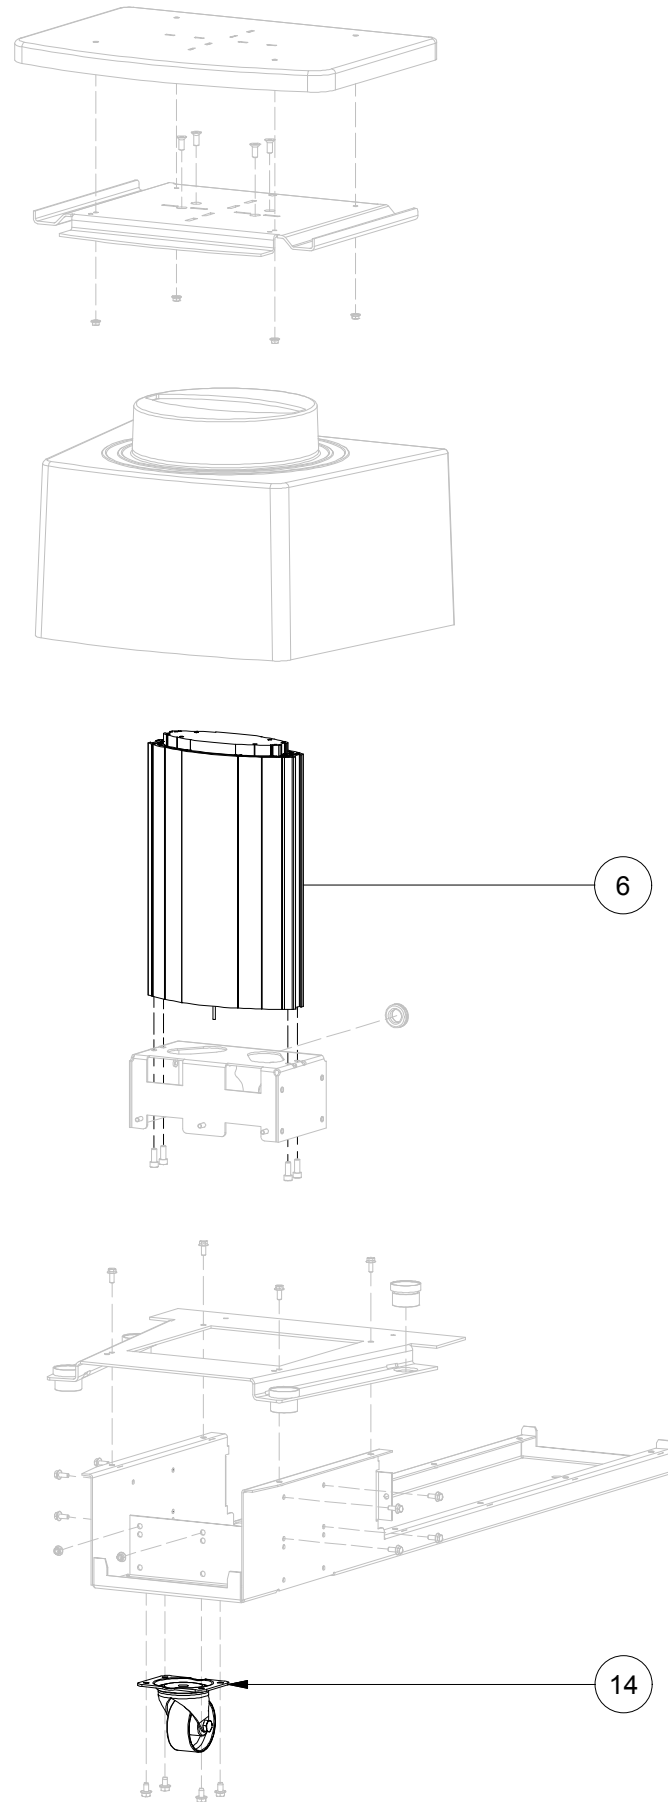

PARTS LIST			
ITEM	SPARE PART NUMBER	DESCRIPTION	REMARKS
1	1814593-D-SP	Panel,side,top,HA650,RAL7016	
2	1818275-SP	Operator display complete	Page 7305
4		Top frame parts	Page 7301
5		Top panels	Page 7302
6		Back panel	Page 7304
8	1814594-SP	panel,bot.RL,HA650	
9	1864480-SP	Step,HA	

7301 Top frame parts

PARTS LIST			
ITEM	SPARE PART NUMBER	DESCRIPTION	REMARKS
1		Frame	Page 7310
2	1862332-SP	Latch,slide,40-525, 2 pcs	
3		Mechanica	Page 7320

7302 Top panel

PARTS LIST			
ITEM	SPARE PART NUMBER	DESCRIPTION	REMARKS
2	1864203-SP	Gas-spring,100N,023689	

7304

Back panel

PARTS LIST			
ITEM	SPARE PART NUMBER	DESCRIPTION	REMARKS
1	1862860-SP	Quad,panel,latche	
2	1111010-SP	Key,triangle	

7305-B Operator display 1820239-SP

PARTS LIST				
ITEM	PART NUMBER	DESCRIPTION	REMARKS	QTY
1	1820239-SP	Operator,Display,Module,V2		1

7313

Can table

PARTS LIST			
ITEM	SPARE PART NUMBER	DESCRIPTION	REMARKS
6	1865600-SP	Actuator cantable+ screws	
14	1110340-SP	Wheel,swiveling,set 4 pcs	

PARTS LIST			
ITEM	SPARE PART NUMBER	DESCRIPTION	REMARKS
1		Emergency switch	Page 7323
3		Gripper, spindle	Page 7321-A
4	1818434-SP	Controlboard, v5	
6	1170078-SP	Switch, up/down, single, 6A, 250V	
10	1818698-SP	Wheel, asymmetric, 35mm (set 4 pcs)	
12	1818497-SP	Bearings, turntable (set 1 pc)	
13	1812528-SP	Switch, D2D 1100	
15	1819175-SP	Valve unit compl. NGH (set 1 pc)	