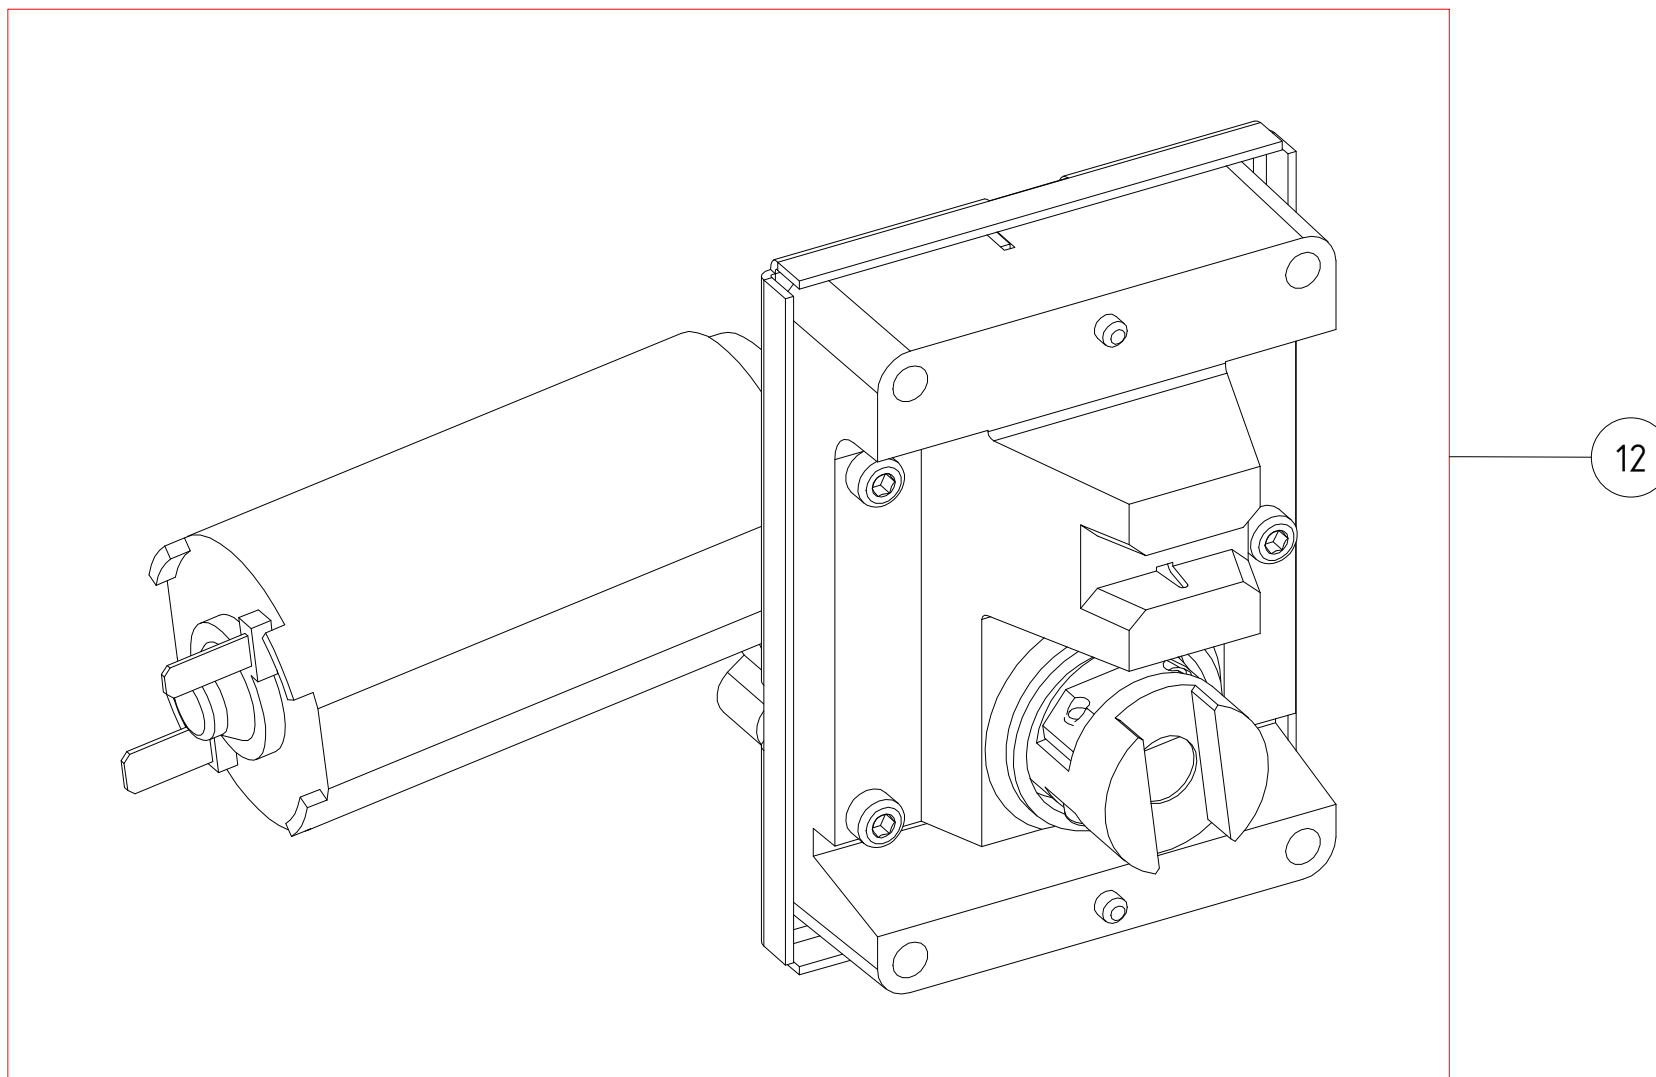

7322

Valve motor unit 1819175 -SP

PARTS LIST			
ITEM	SPARE PART NUMBER	DESCRIPTION	REMARKS
12	1819175-SP	Valve unit complete (set 1pc)