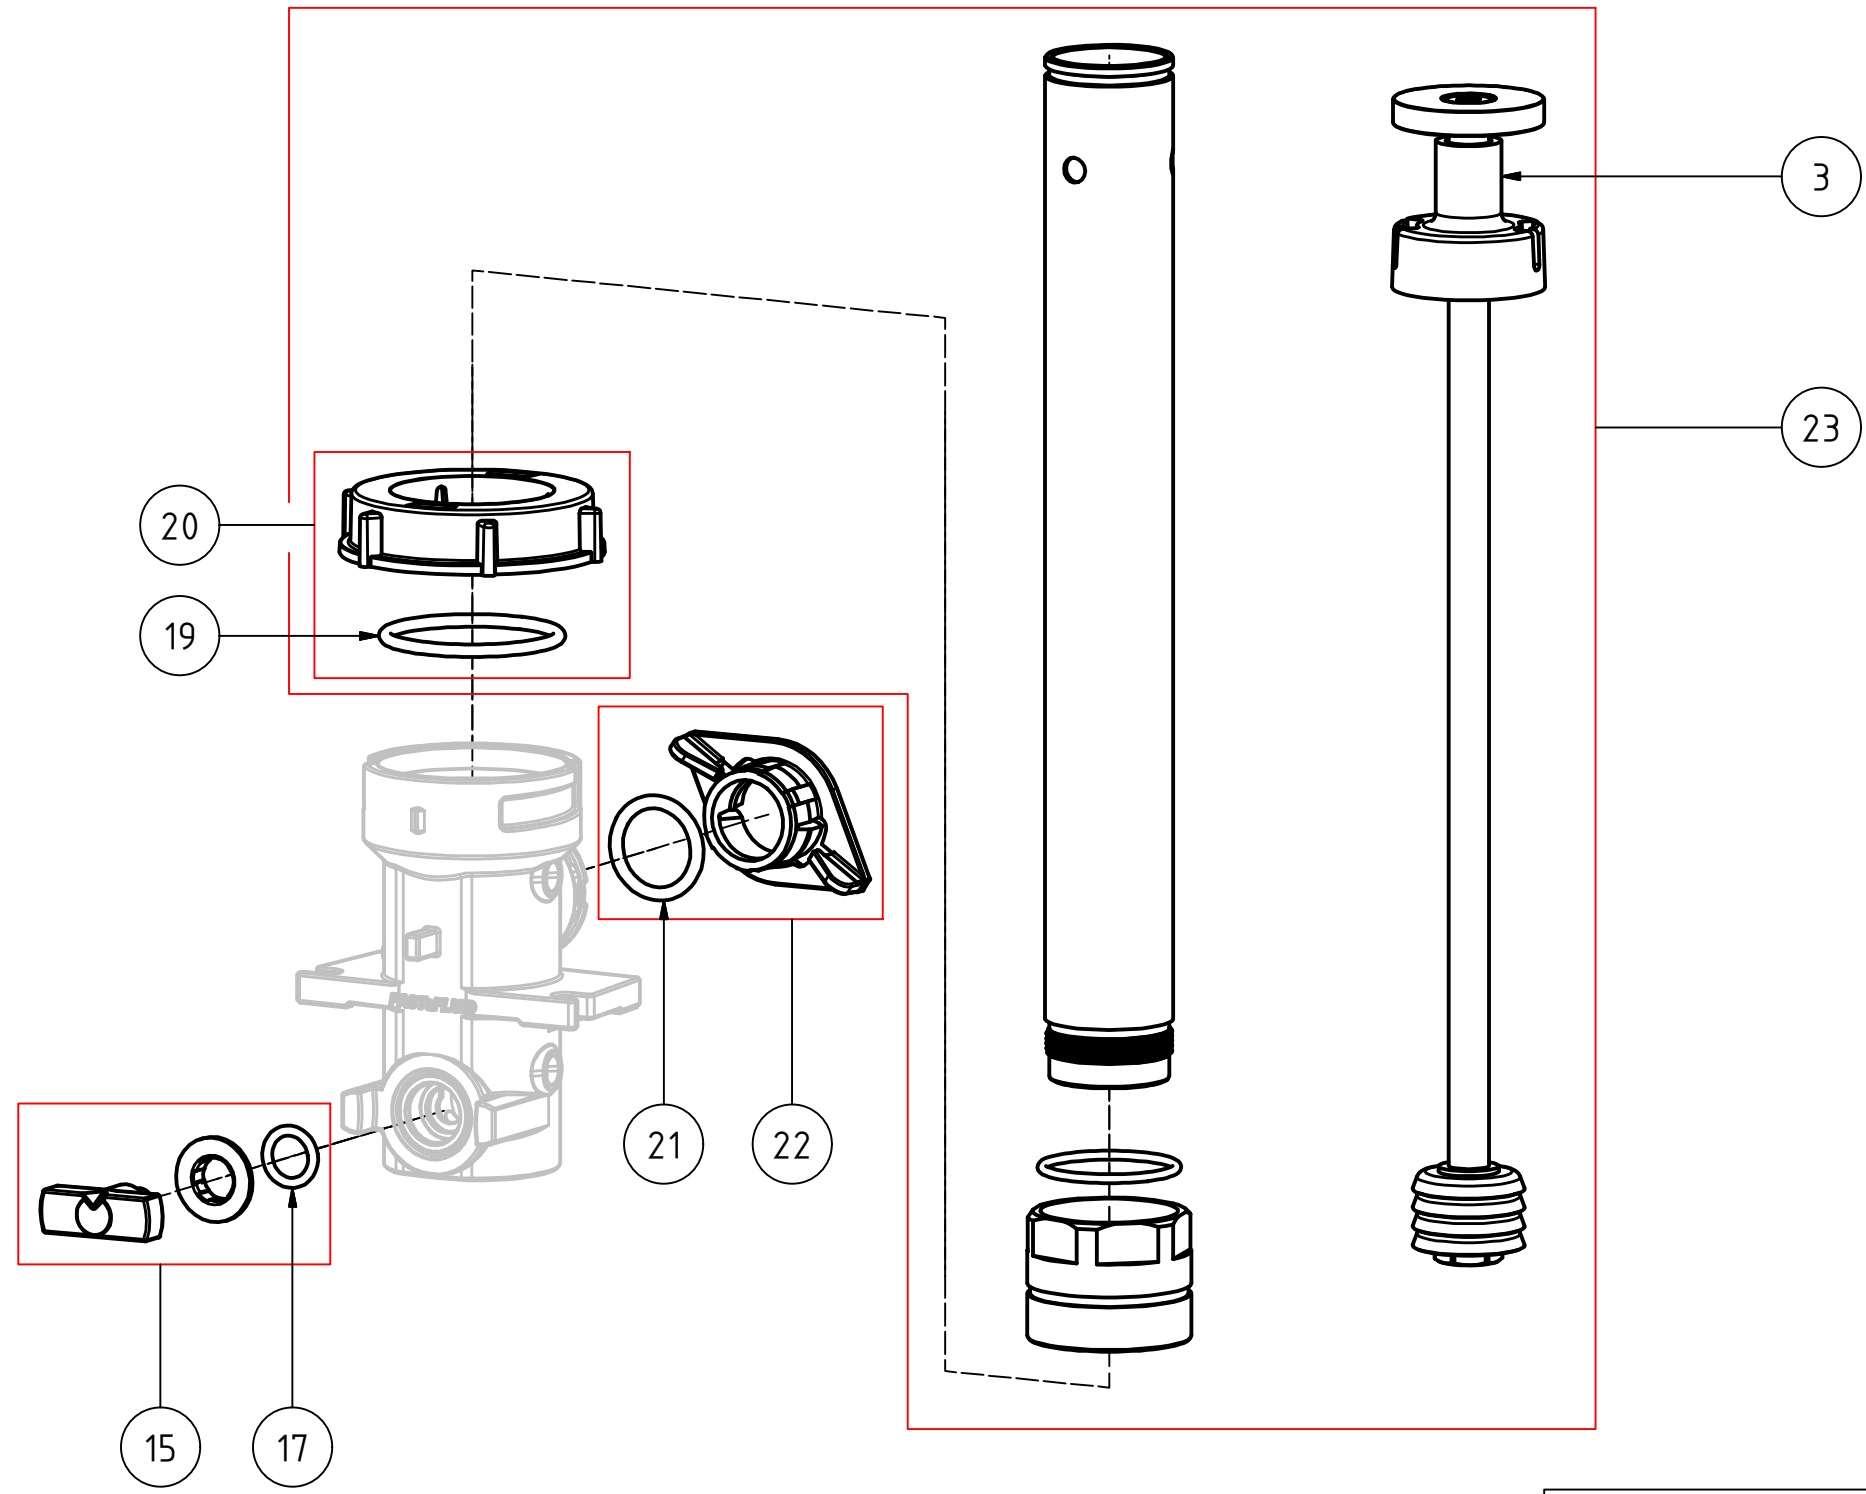

7361

Pump,Ballvalve,100ml 1818238-SP

PARTS LIST			
ITEM	SPARE PART NUMBER	DESCRIPTION	REMARKS
1	1362230-SP	O-ring,can,vit,15.88x2.62 10st	
2	1818242-SP	Tube clip, 16mm (set 5pcs)	
4	1818239-SP	Pistonrod, incl. teflon (set 10pcs)	
4	1865597-SP	Pistonrod, incl. teflon (set 100pcs)	
14	1818250-SP	lever, valve (set 5pcs)	
16	1863649-SP	O-ring,8,5x2,lever,ballv,10pcs	
18	1818248-SP	O-ring,32x2.5 (10 pcs)	
19	1818240-SP	Ring,tube,100ml, (set 5pcs)	
21	1819166-SP	Pumptube,100ml,compl.(set 1pc)	

7362

Pump, Ballvalve, 300ml 1818310-SP

PARTS LIST			
ITEM	SPARE PART NUMBER	DESCRIPTION	REMARKS
1	1362230-SP	O-ring, can, vit, 15.88x2.62 10st	
2	1818242-SP	Tube clip, 16mm (set 5pcs)	
3	1818311-SP	Pumptube, 300ml, compl. (set 1 pc)	
6	1863710-SP	cap, tube, 10-oz, 5pcs	
7	1818542-SP	Piston, 300ml, 10pcs	
19	1818250-SP	lever, valve (set 5pcs)	
21	1863649-SP	O-ring, 8,5x2, lever, ballv, 10pcs	
23	1818248-SP	O-ring, 32x2.5 (10 pcs)	
24	1818240-SP	Ring, tube, 100ml, (set 5pcs)	

7363

Pump,Ballvalve,55ml 1819612-SP

PARTS LIST			
ITEM	SPARE PART NUMBER	DESCRIPTION	REMARKS
3	1813428-SP	cap,tube,2-oz,5pcs	
12	1818245-SP	Seal,ball-valve (set 50pcs)	
15	1818250-SP	lever,valve (set 5pcs)	
17	1863649-SP	O-ring,8,5x2,lever,ballv,10pcs	
19	1818248-SP	O-ring,32x2.5 (10 pcs)	
20	1818240-SP	Ring,tube,100ml, (set 5pcs)	
21	1362230-SP	O-ring,can,vit,15.88x2.62 10st	
22	1818242-SP	Tube clip, 16mm (set 5pcs)	
23	1865739-SP	Pumptube,assy,55ml,sample disp	