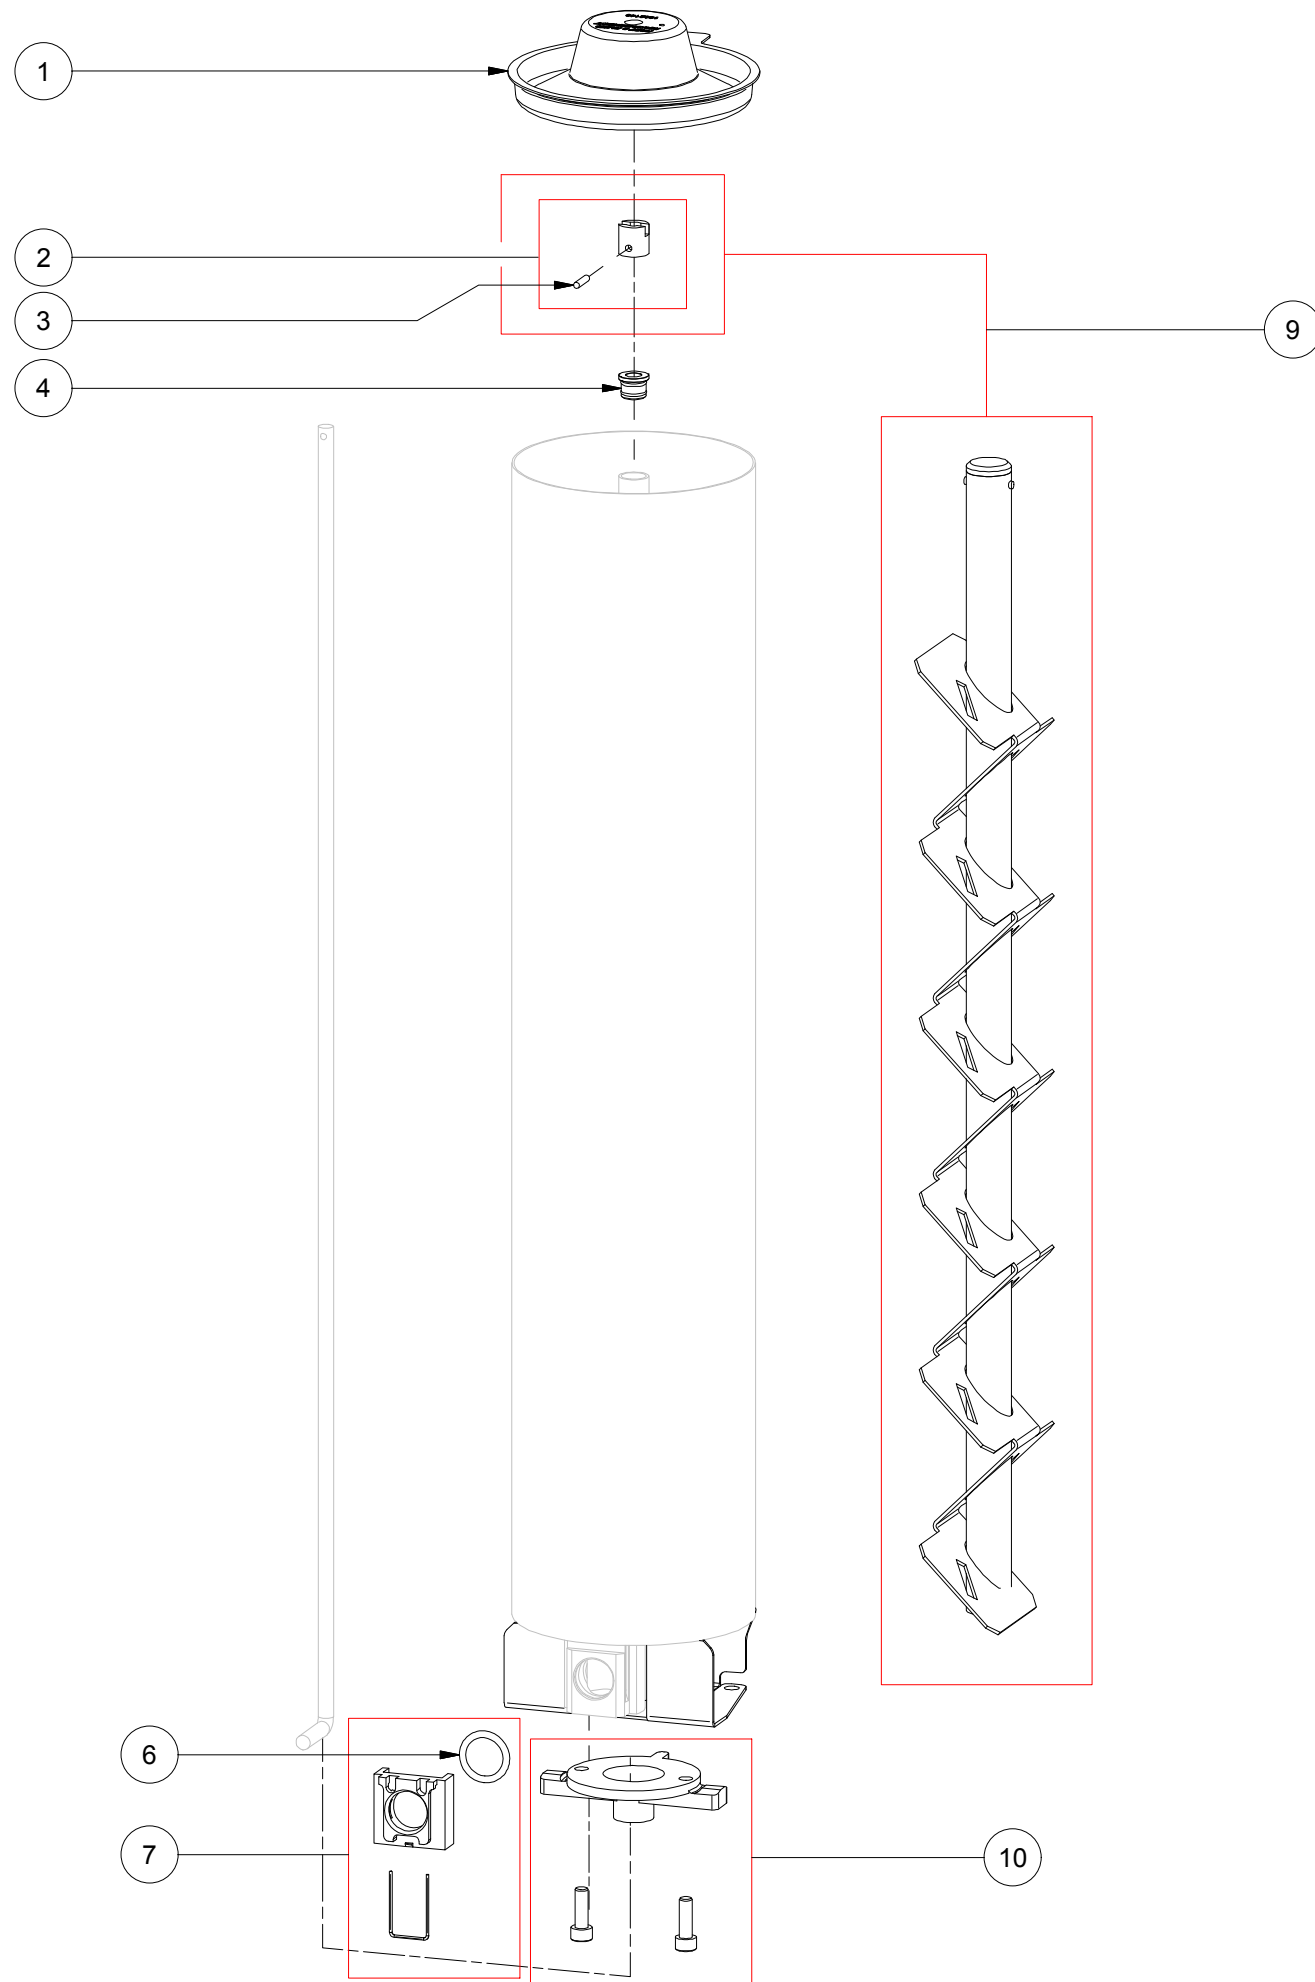

7341 3L,SST can,1ex,SST agit 1863215-SP

PARTS LIST			
ITEM	SPARE PART NUMBER	DESCRIPTION	REMARKS
1	1802503-SP	Lid POM,3L can,5pcs	
2	1801798-SP	Bush,center,agit.shaft,HA	
3	1860110-SP	Pin,spirol,f2.5x12,Sst,25pcs.	
4	1801447-SP	Bush,shaft-pipe,set,HA,10pcs	
6	1362230-SP	O-ring,viton,15.88x2.62,10pcs	
7	1810767-SP	Clip,spring,tube,(Set 5pcs)	
9	1803439-SP	Agit SST, 3L SST can	
10	1816106-SP	Cap,bottom,sst can with screws	
18			
19