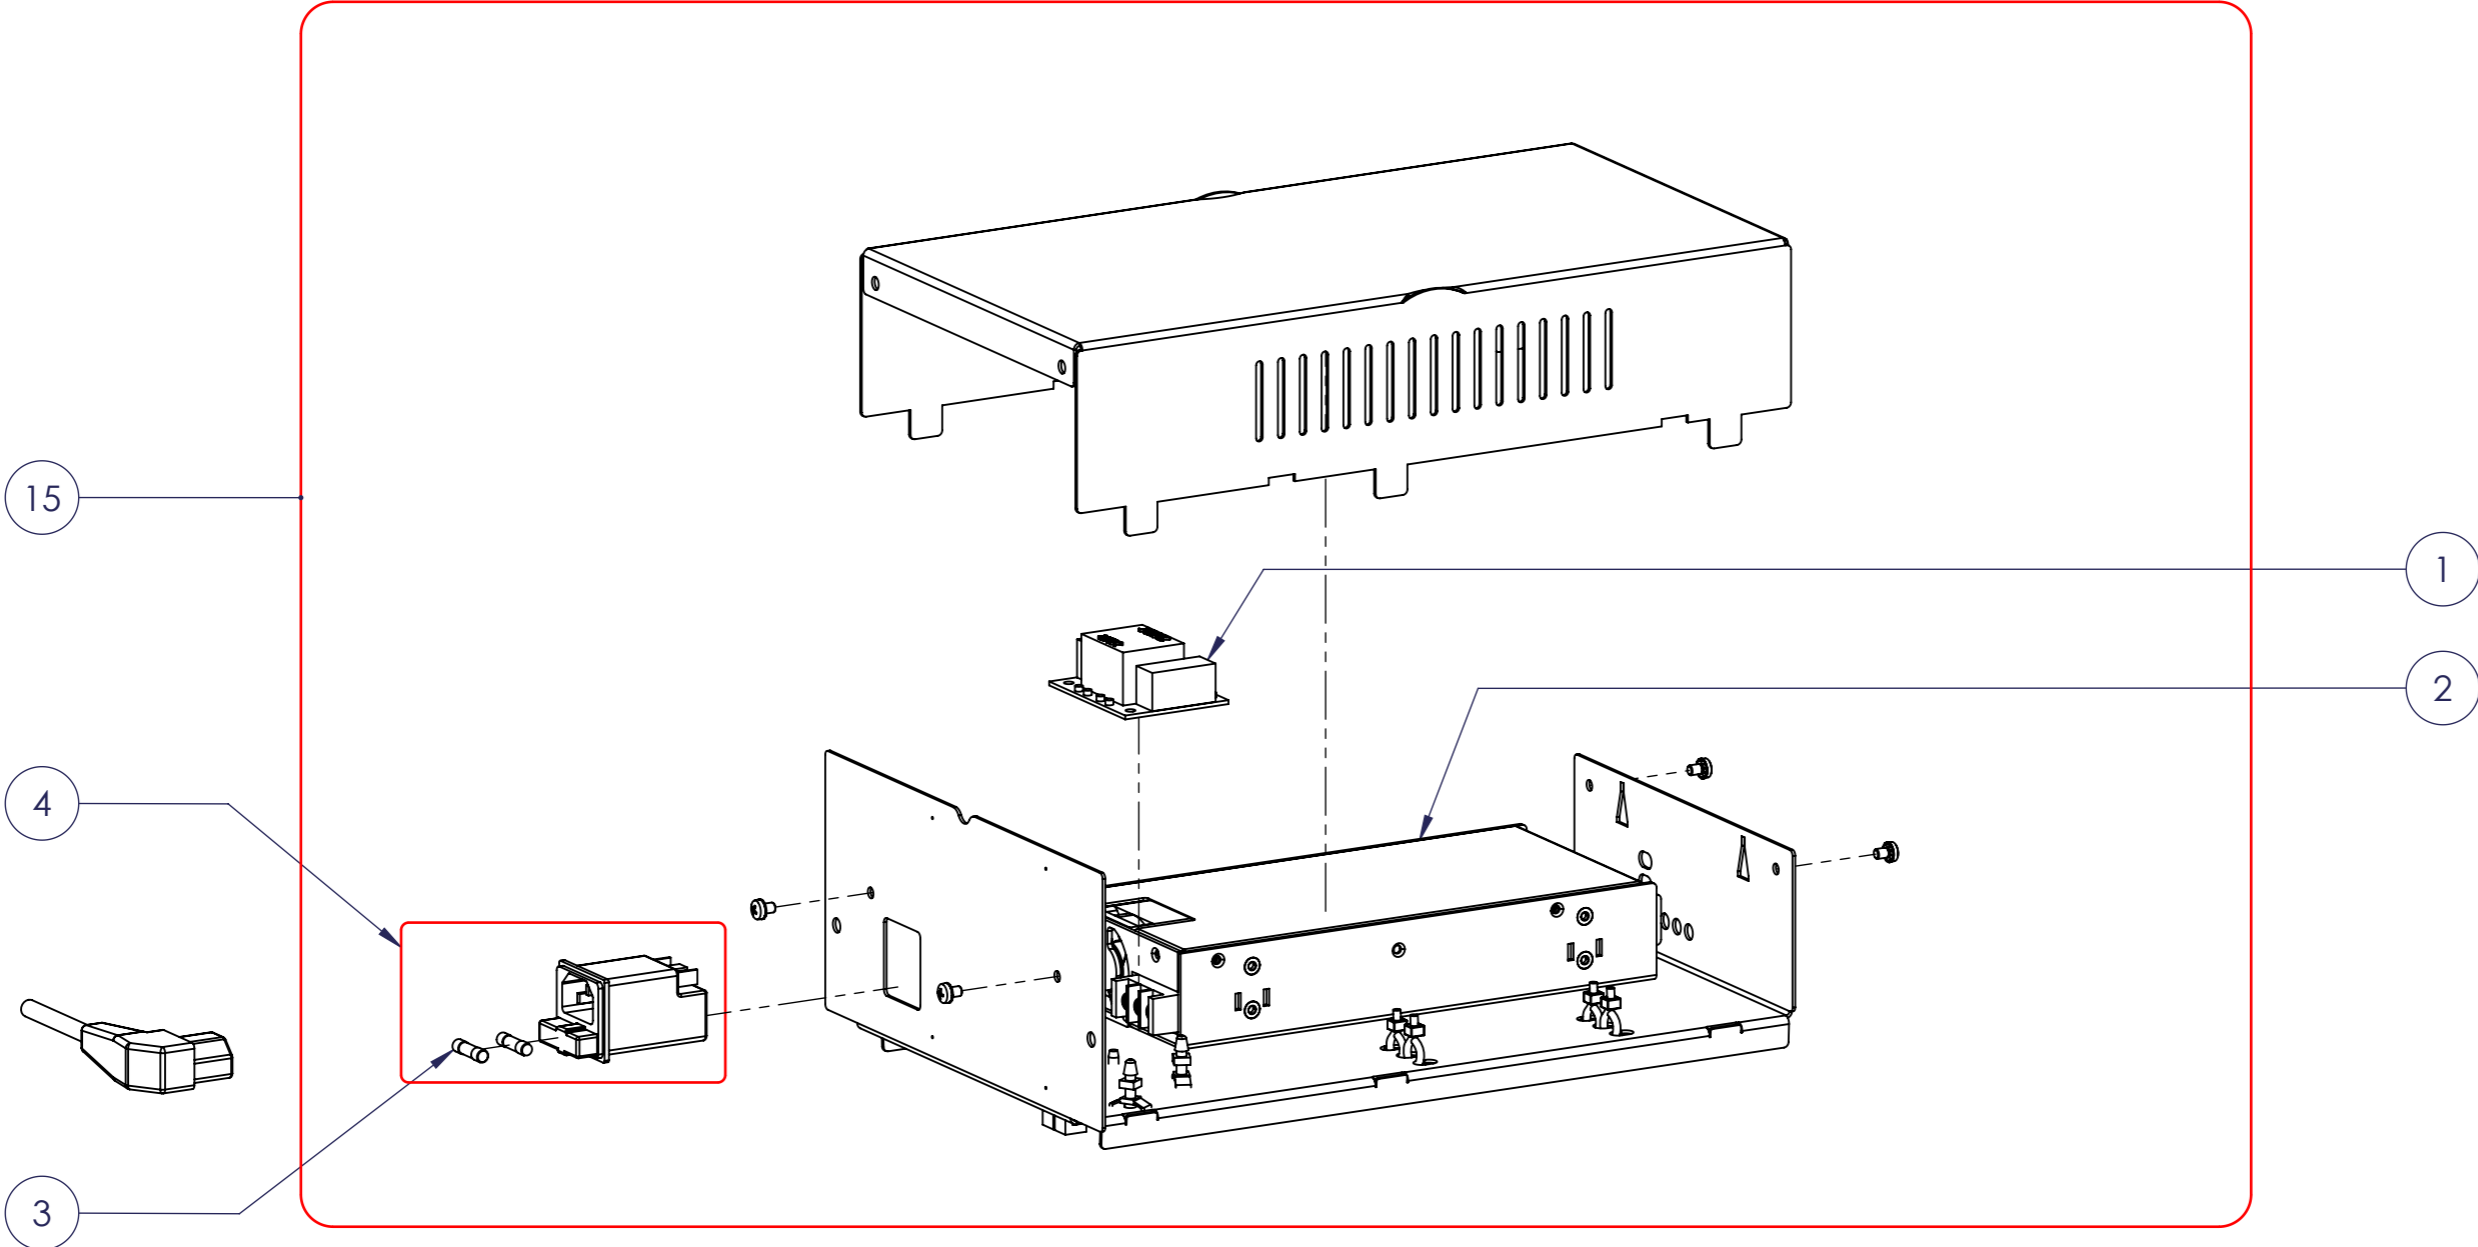

7334-B UL HAxx Power module 1820083
UL approved models only

SPARE PARTS LIST			
ITEM	PART #	DESCRIPTION	REMARK
1	1819172-SP	Relais, Power Supply	
2	1865758-SP	Power supply MPS-450-48	
3	1819050-SP	Fuse,5AT,250V(set 10pcs)	
4	1818326-SP	Netentry with filter	
15	1820083-SP	Power module