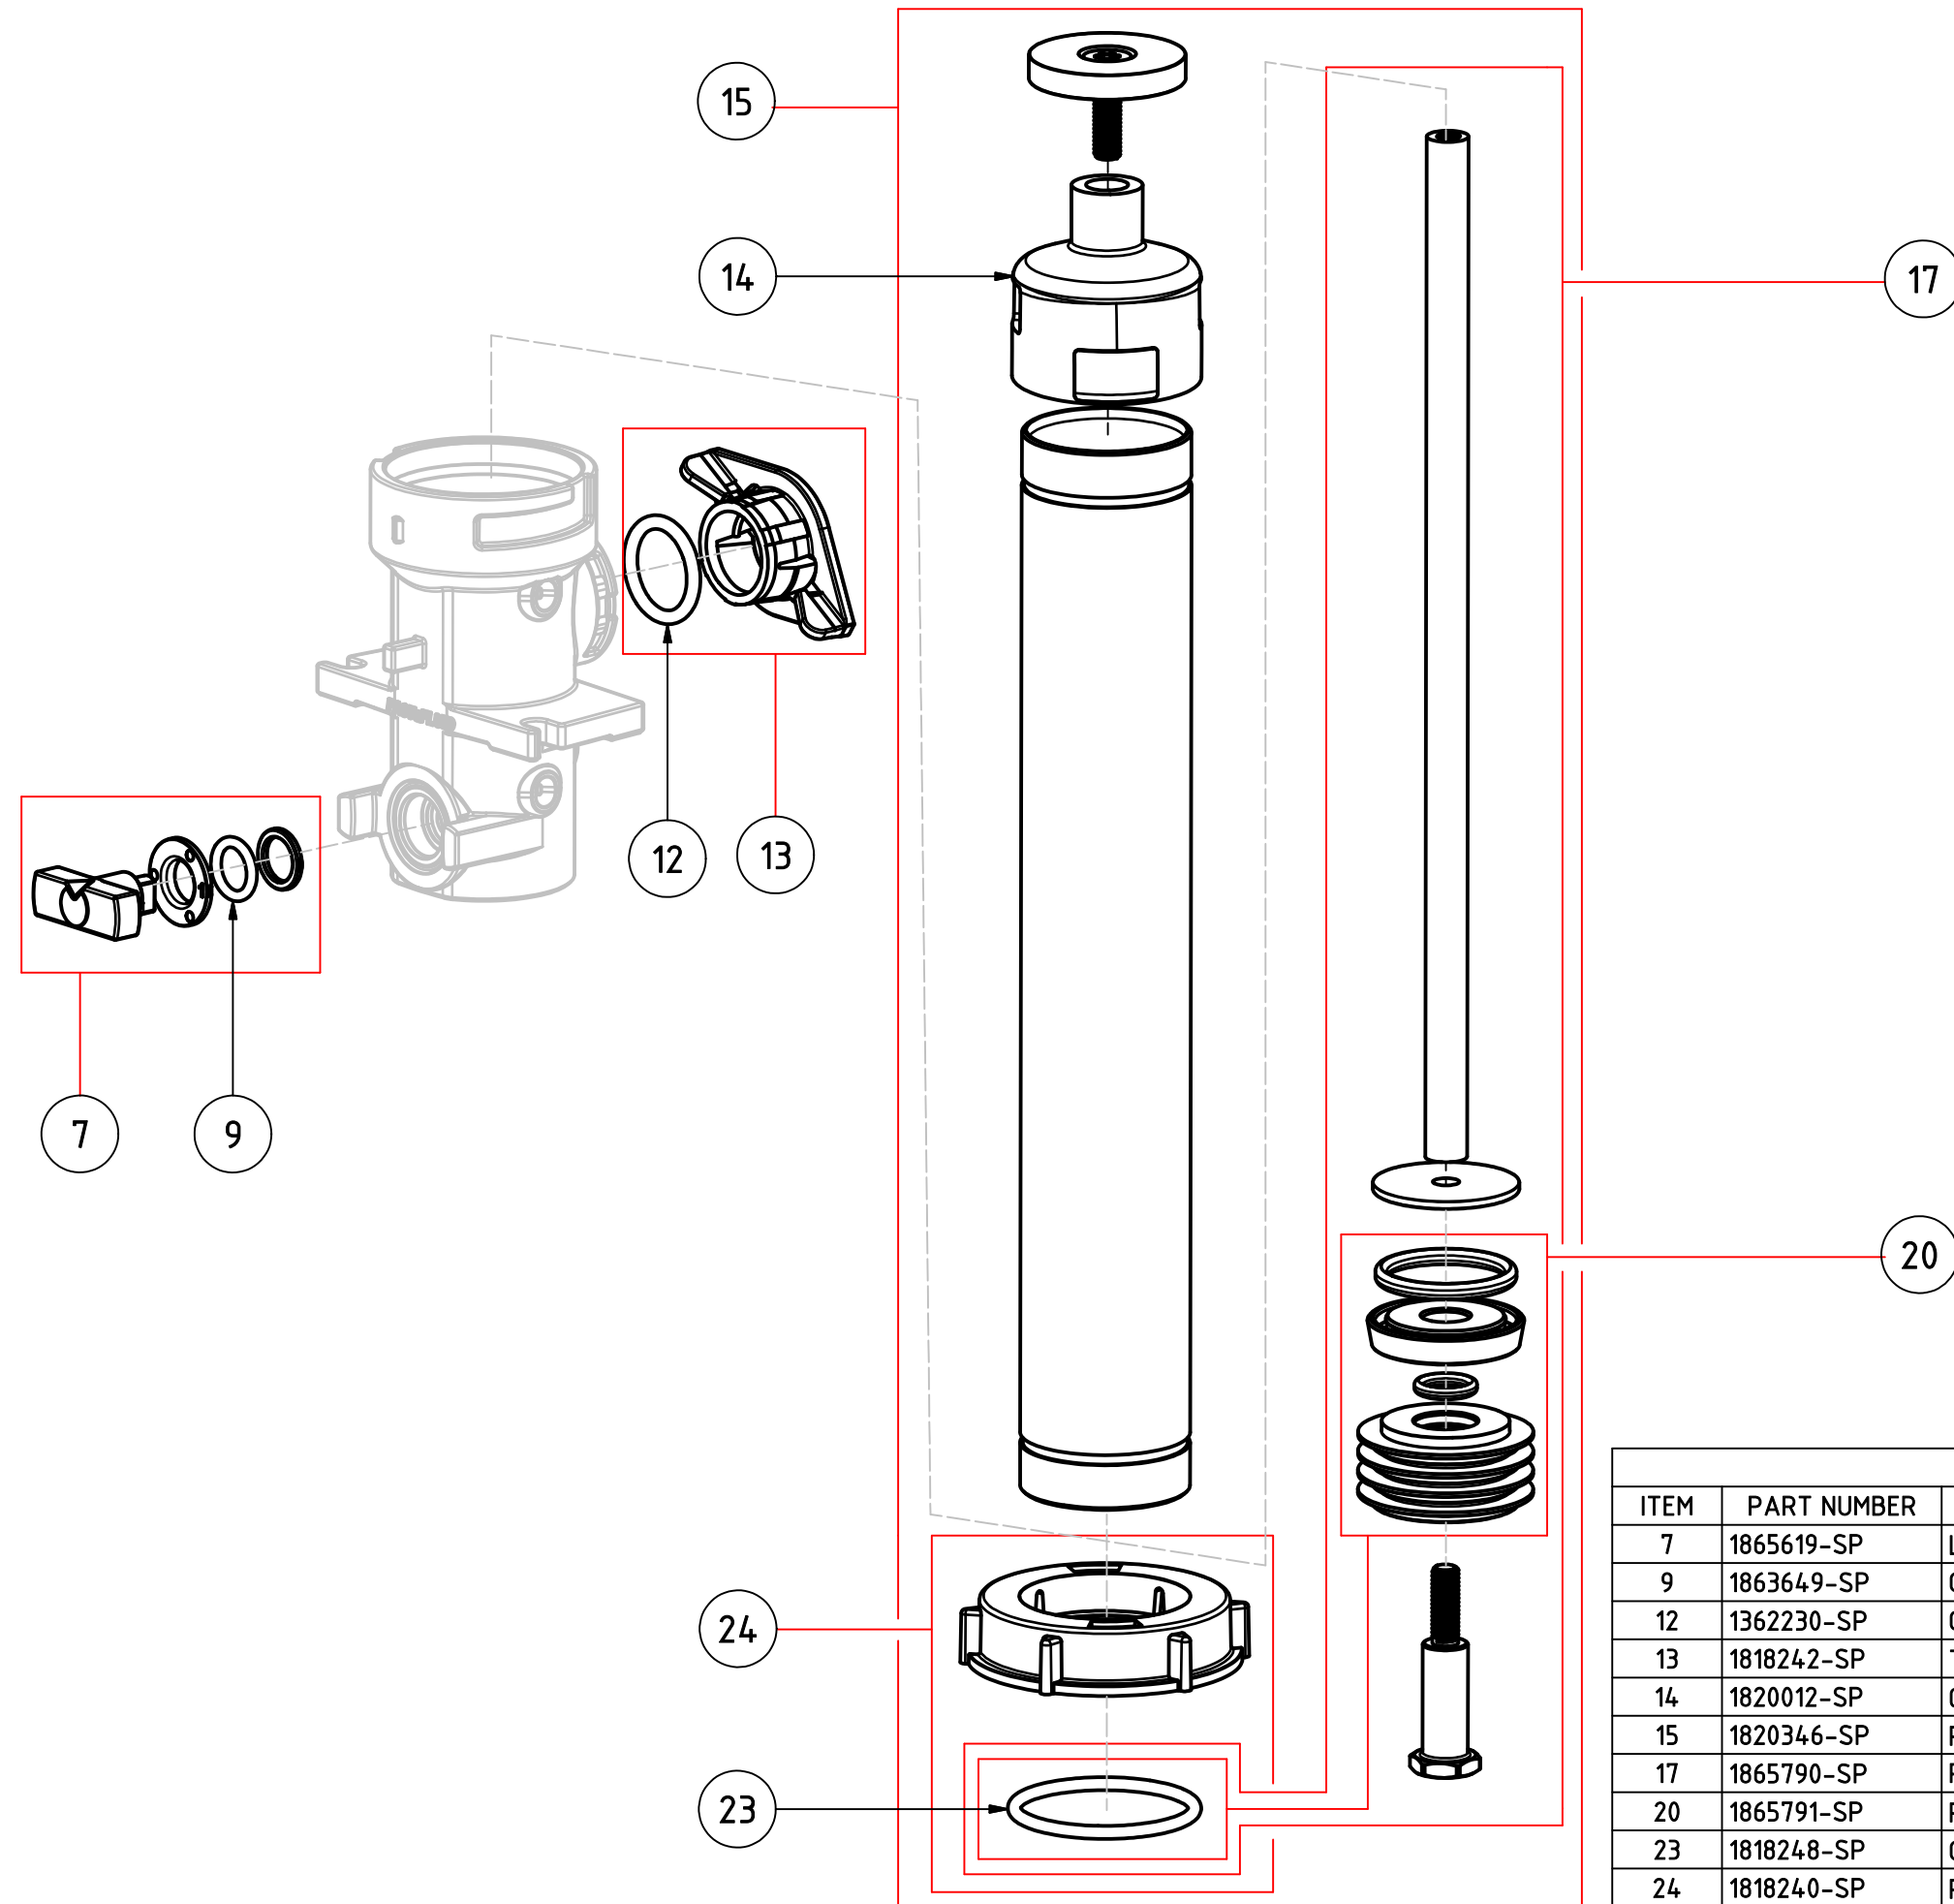

7364

Pump,Ballvalve,100ml hybrid 1830356-SP

PARTS LIST				
ITEM	PART NUMBER	DESCRIPTION	REMARKS	QTY
7	1865619-SP	Lever, valve, industr (set 5 pcs)		1
9	1863649-SP	O-ring, 8.5x2, lever, ballv, 10pcs		1
12	1362230-SP	O-ring, can, vit, 15.88x2.62, 10pcs		1
13	1818242-SP	Tube clip, 16mm (set 5pcs)		1
14	1820012-SP	Cap, tube, industrial (set 5pcs)		1
15	1820346-SP	Pumptube, 100ml, HPP, compl (set 1pc)		1
17	1865790-SP	Piston, rod, assy, 100ml, HPP		1
20	1865791-SP	Piston, 100ml, HPP (set 5pcs)		1
23	1818248-SP	O-ring, 32x2.5 (10pcs)		1
24	1818240-SP	Ring, tube, 100ml (set 5pcs)		1