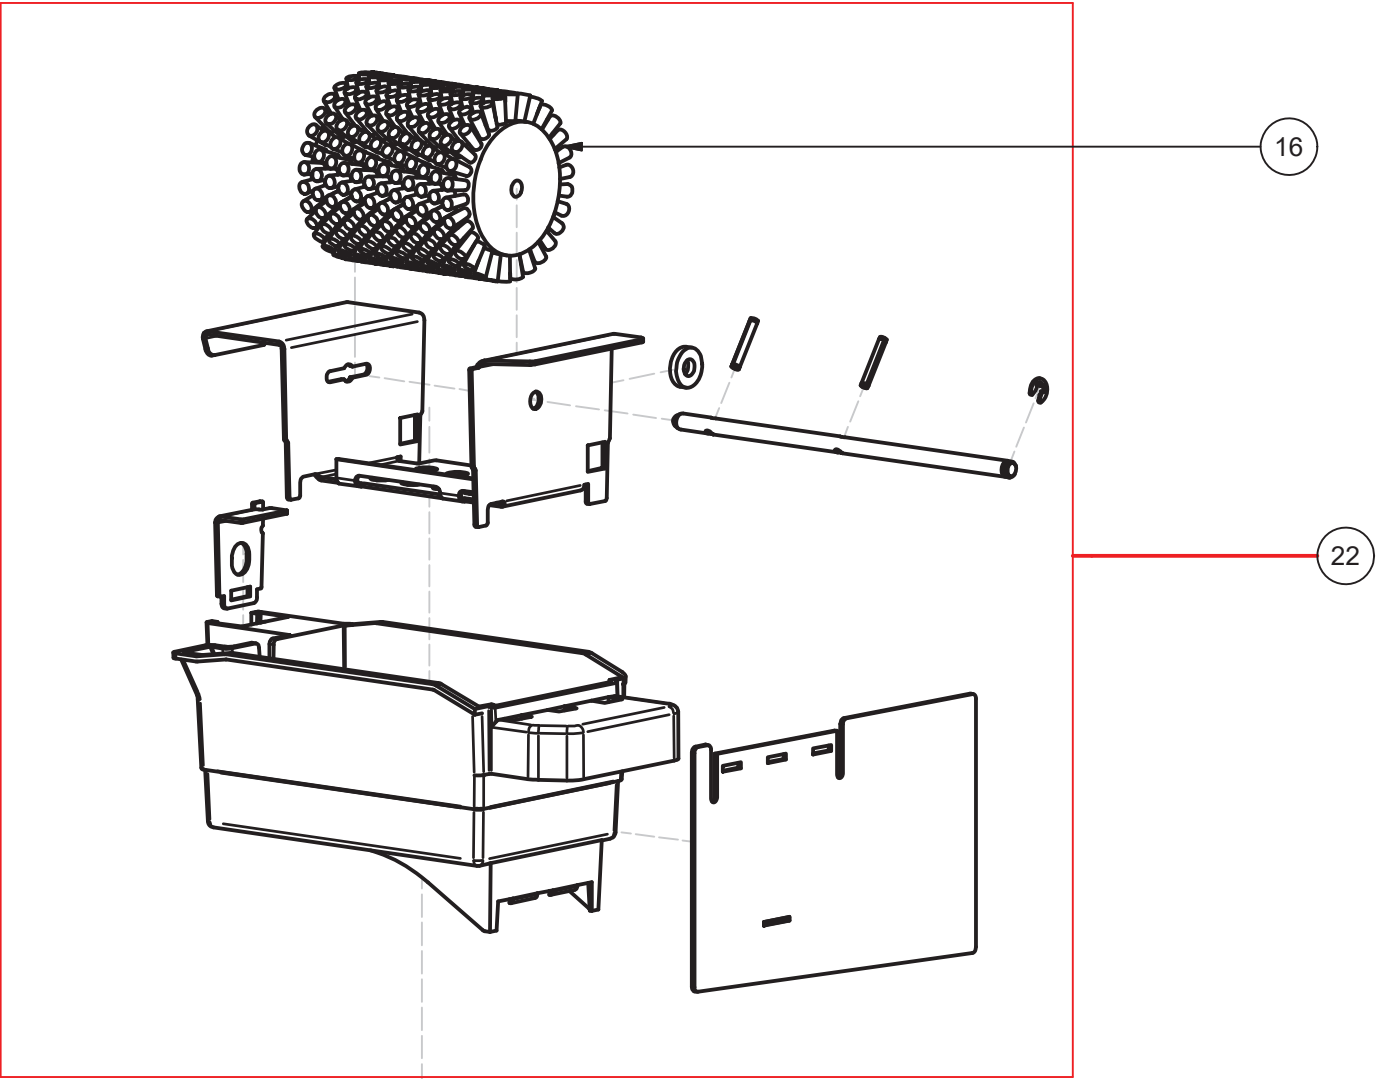

7331-A Brush

PARTS LIST			
ITEM	SPARE PART NUMBER	DESCRIPTION	REMARKS
5	1862422-SP	Wheel, traversing, centric, 35mm	
7	1818541-SP	Latch, push-in/out	
9	1818735-SP	Coupling, fork, brush (set 1pc)	
13	1863862-SP	Motor micro, brush	
14	1160200-SP	Switch, micro, V-166-105(R)	
16	1814029-SP	Brush, D70x78.3	
22	1818932-SP	Brush, container, compl. (set 1pc)