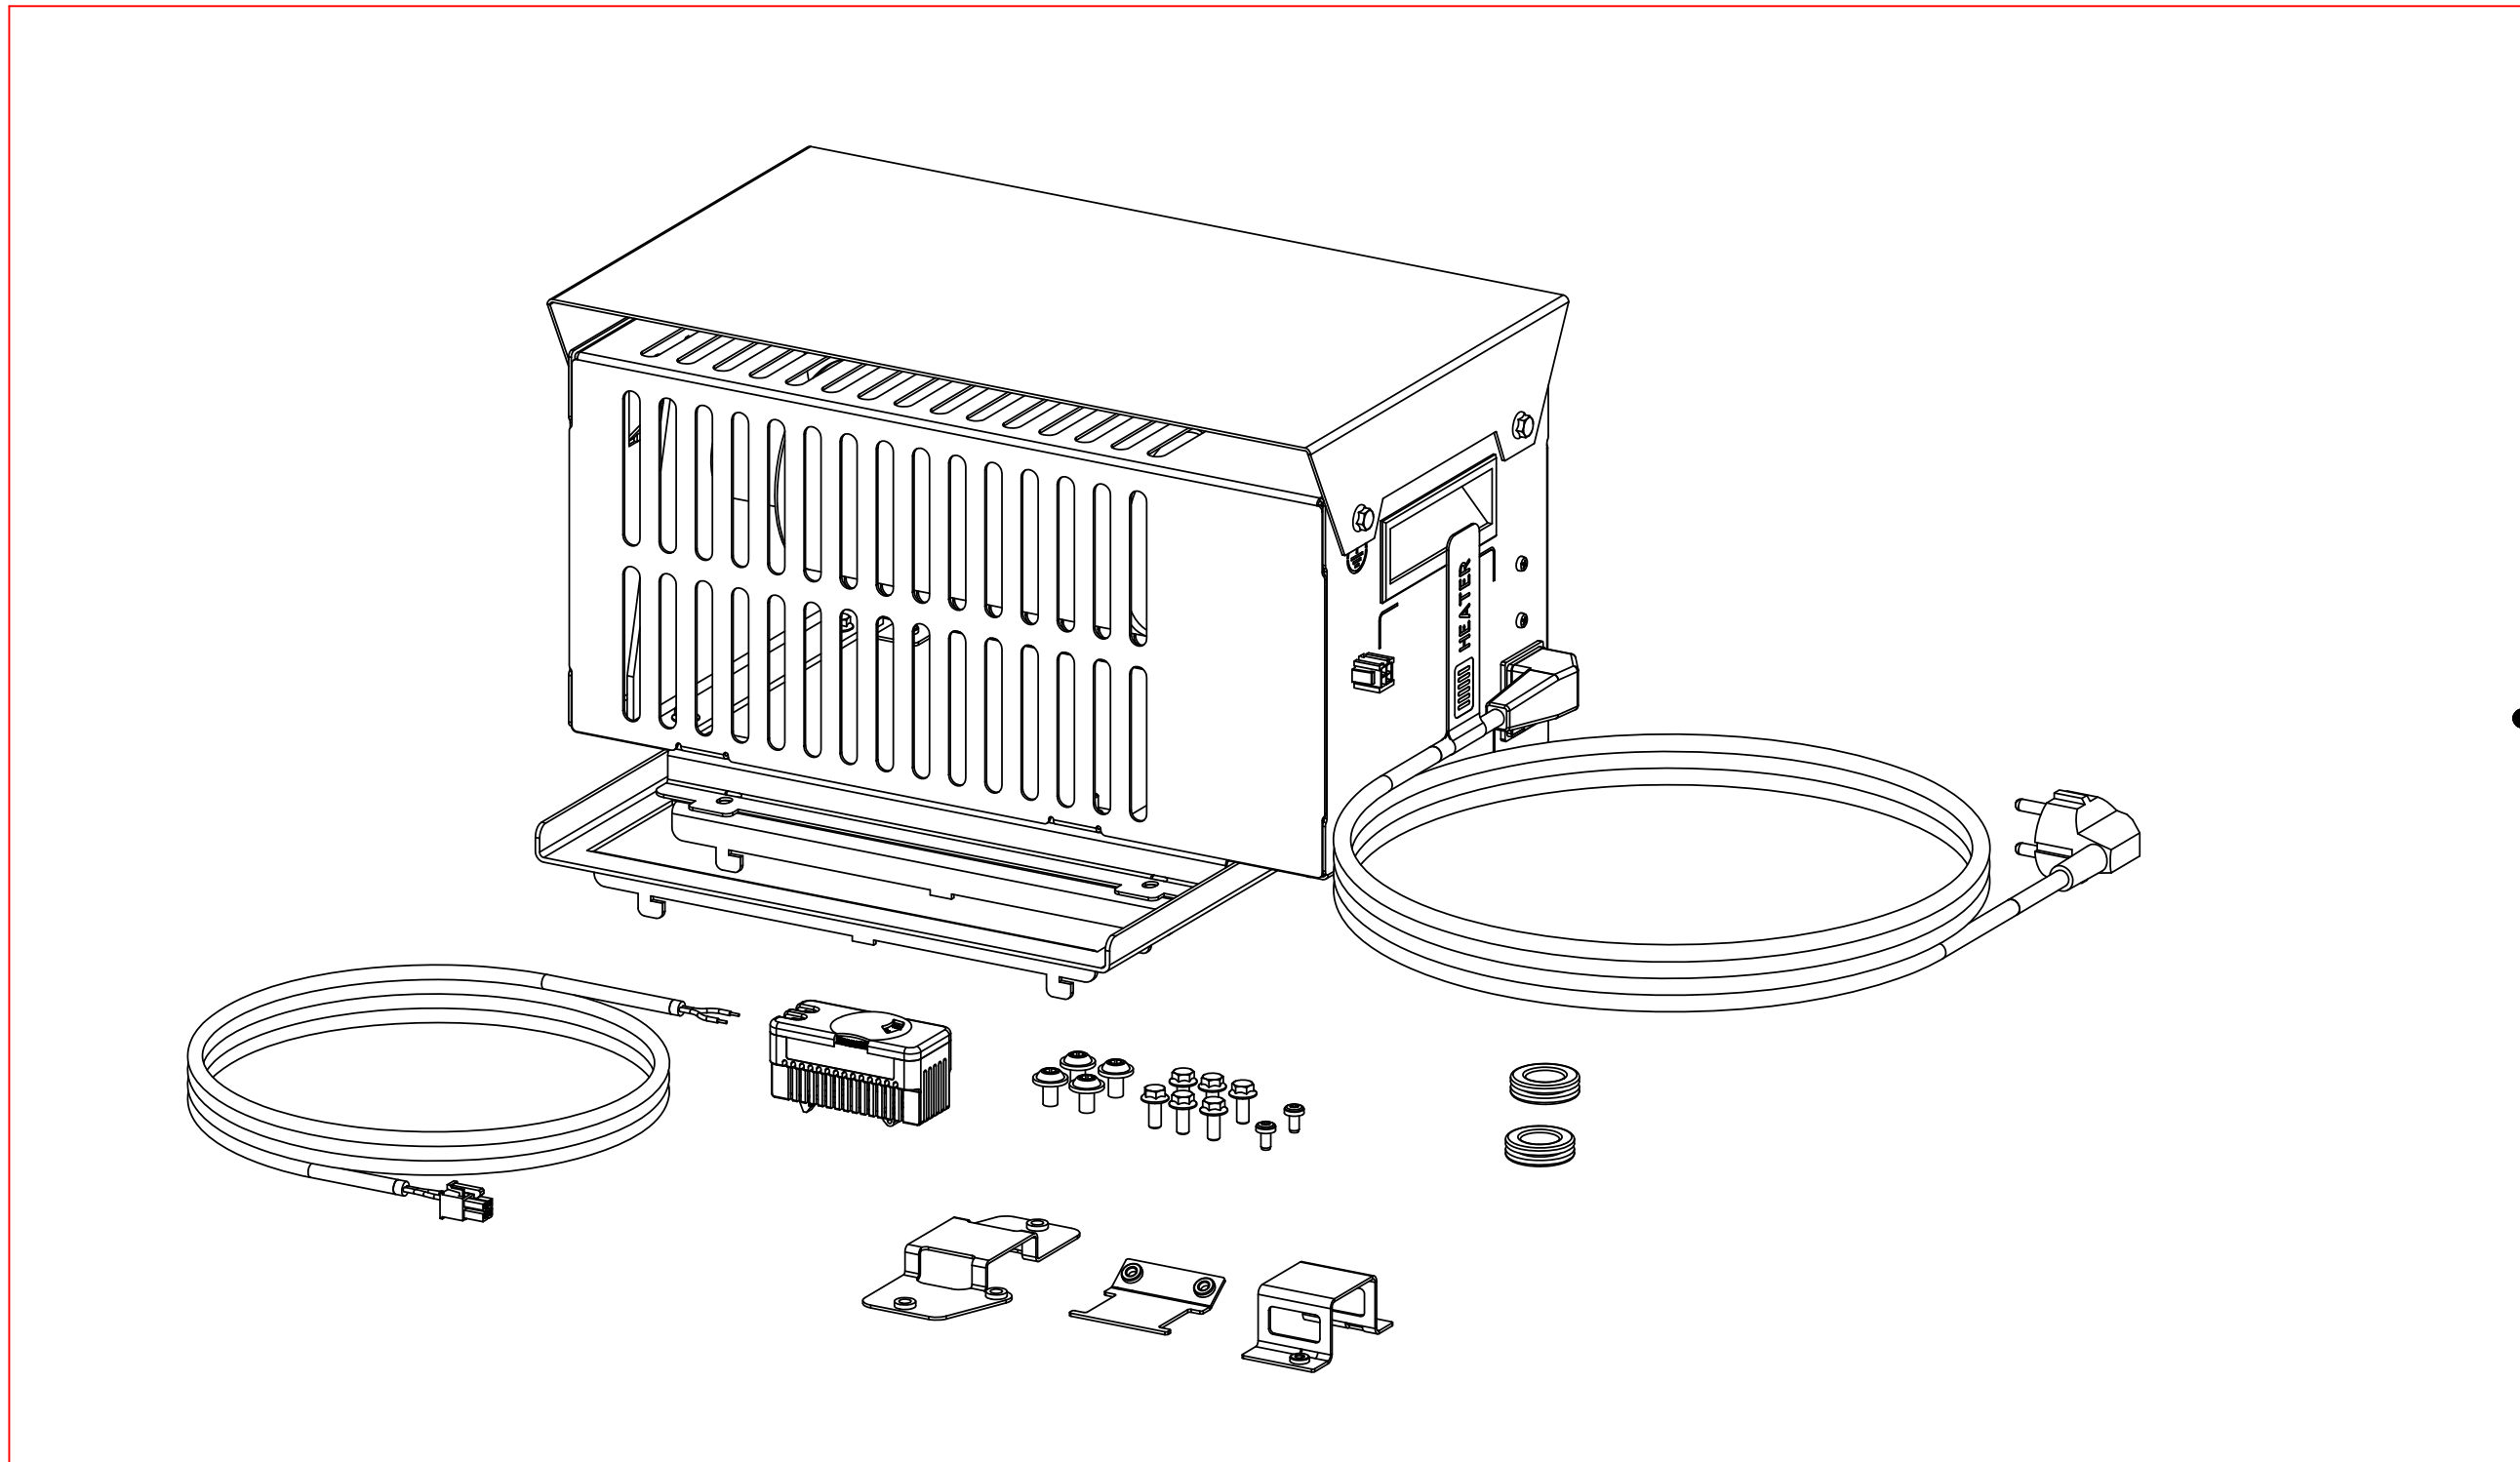

11

PARTS LIST			
ITEM	SPARE PART NUMBER	DESCRIPTION	REMARKS
11	1819274-SP	Heating module	

19

PARTS LIST			
ITEM	SPARE PART NUMBER	DESCRIPTION	REMARKS
1	1862721-SP	Motor,micro,158-24-100	
4	1862422-SP	Wheel,traversing,centric,35mm	
8	1818735-SP	Coupling,fork,brush(set 1pc)	
9	1818541-SP	Latch,push-in/out	
11		Smart brush container	Page 7378
14	1820152-SP	Sensors set (2pcs)	
18	1160200-SP	Switch,micro,V-166-105(R)	
19	1819942-SP	Brush,Sample Dispenser	