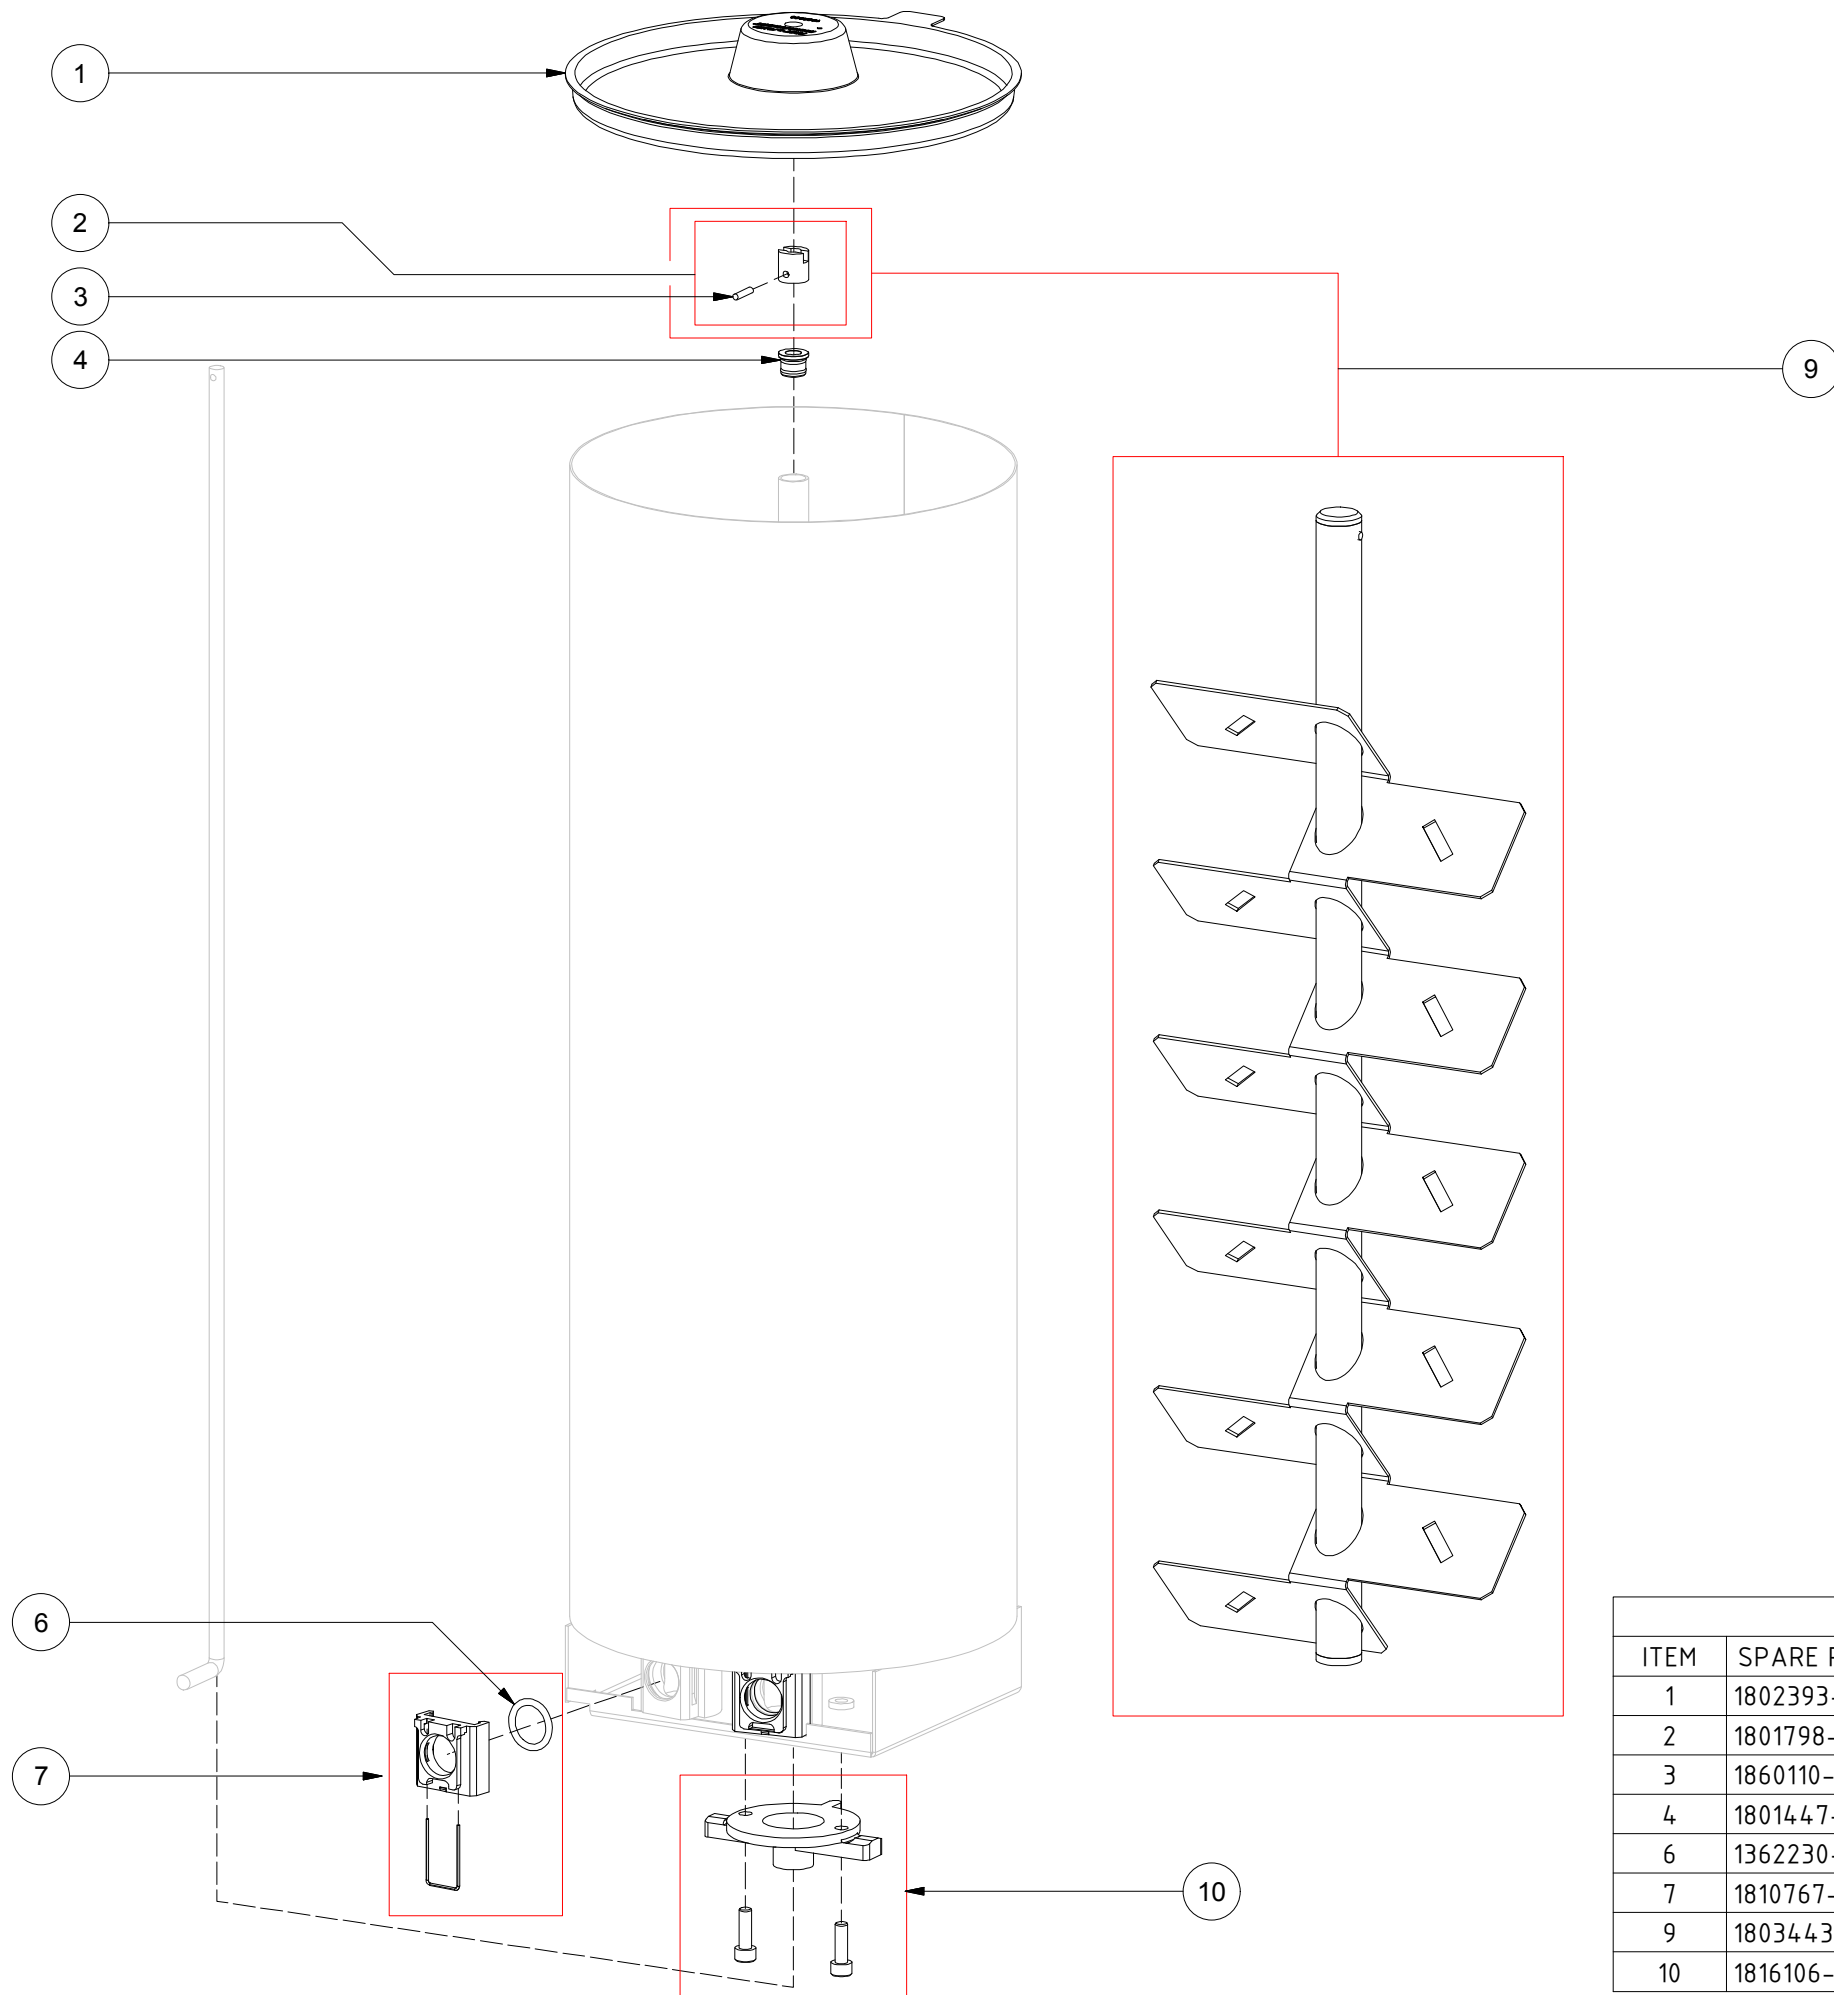

7347 3L,POM can,1ex,POM agit 1865011-SP

PARTS LIST			
ITEM	SPARE PART NUMBER	DESCRIPTION	REMARKS
3	1817910-SP	Agitator,3L,POM,2014,5pcs	
4	1817917-SP	Shaft,canister,HA,5pcs	
5	1817427-SP	Inner tube,canister,kit	
6	1362231-SP	O-ring,cann.vit.20.29 set 10pc	
9	1817841-SP	Clip,pump,canister,HA,5pcs	
10	1362230-SP	O-ring,viton,15.88x2.62,10pcs	
12	1817422-SP	Lid POM,2.5/3L can,5pcs	

7348

6L,POM can,1ex,POM agit 1865012-SP

PARTS LIST			
ITEM	SPARE PART NUMBER	DESCRIPTION	REMARKS
3	1817912-SP	Agitator,6L,POM,2014	
4	1817917-SP	Shaft,canister,HA,5pcs	
5	1817427-SP	Inner tube,canister,kit	
6	1362231-SP	O-ring,cann.vit.20.29 set 10pc	
9	1817841-SP	Clip,pump,canister,HA,5pcs	
10	1362230-SP	O-ring,viton,15.88x2.62,10pcs	
12	1817423-SP	Lid POM,5/6L can,5pcs	

7349

10L,SST can,inn,2ex,SST agit 1810602-SP

PARTS LIST			
ITEM	SPARE PART NUMBER	DESCRIPTION	REMARKS
1	1802393-SP	Lid POM, 10L SST can	
2	1801798-SP	Bush,center,agit.shaft,HA	
3	1860110-SP	Pin,spirol,f2.5x12,Sst,25pcs.	
4	1801447-SP	Bush,shaft-pipe,set,HA,10pcs	
6	1362230-SP	O-ring,viton,15.88x2.62,10pcs	
7	1810767-SP	Clip,spring,tube,(set 5pcs)	
9	1803443-SP	Agit SST, 10L SST can	
10	1816106-SP	Cap,bottom,sst can with screws	

7350 20L,SST can,inn,2ex,SST agit 1810761-SP

PARTS LIST			
ITEM	SPARE PART NUMBER	DESCRIPTION	REMARKS
1	1802506-SP	Lid POM,20L can,5pcs	
2	1801798-SP	Bush,center,agit.shaft,HA	
3	1860110-SP	Pin,spirol,f2.5x12,Sst,25pcs.	
4	1808353-SP	BUSH,6MM SHAFT,AGIT 20L,HAL	
6	1362230-SP	O-ring,viton,15.88x2.62,10pcs	
7	1810767-SP	Clip,spring,tube,(set 5pcs)	
9	1804202-SP	Agit SST, 20L SST can	
10	1816106-SP	Cap,bottom,sst can with screws	