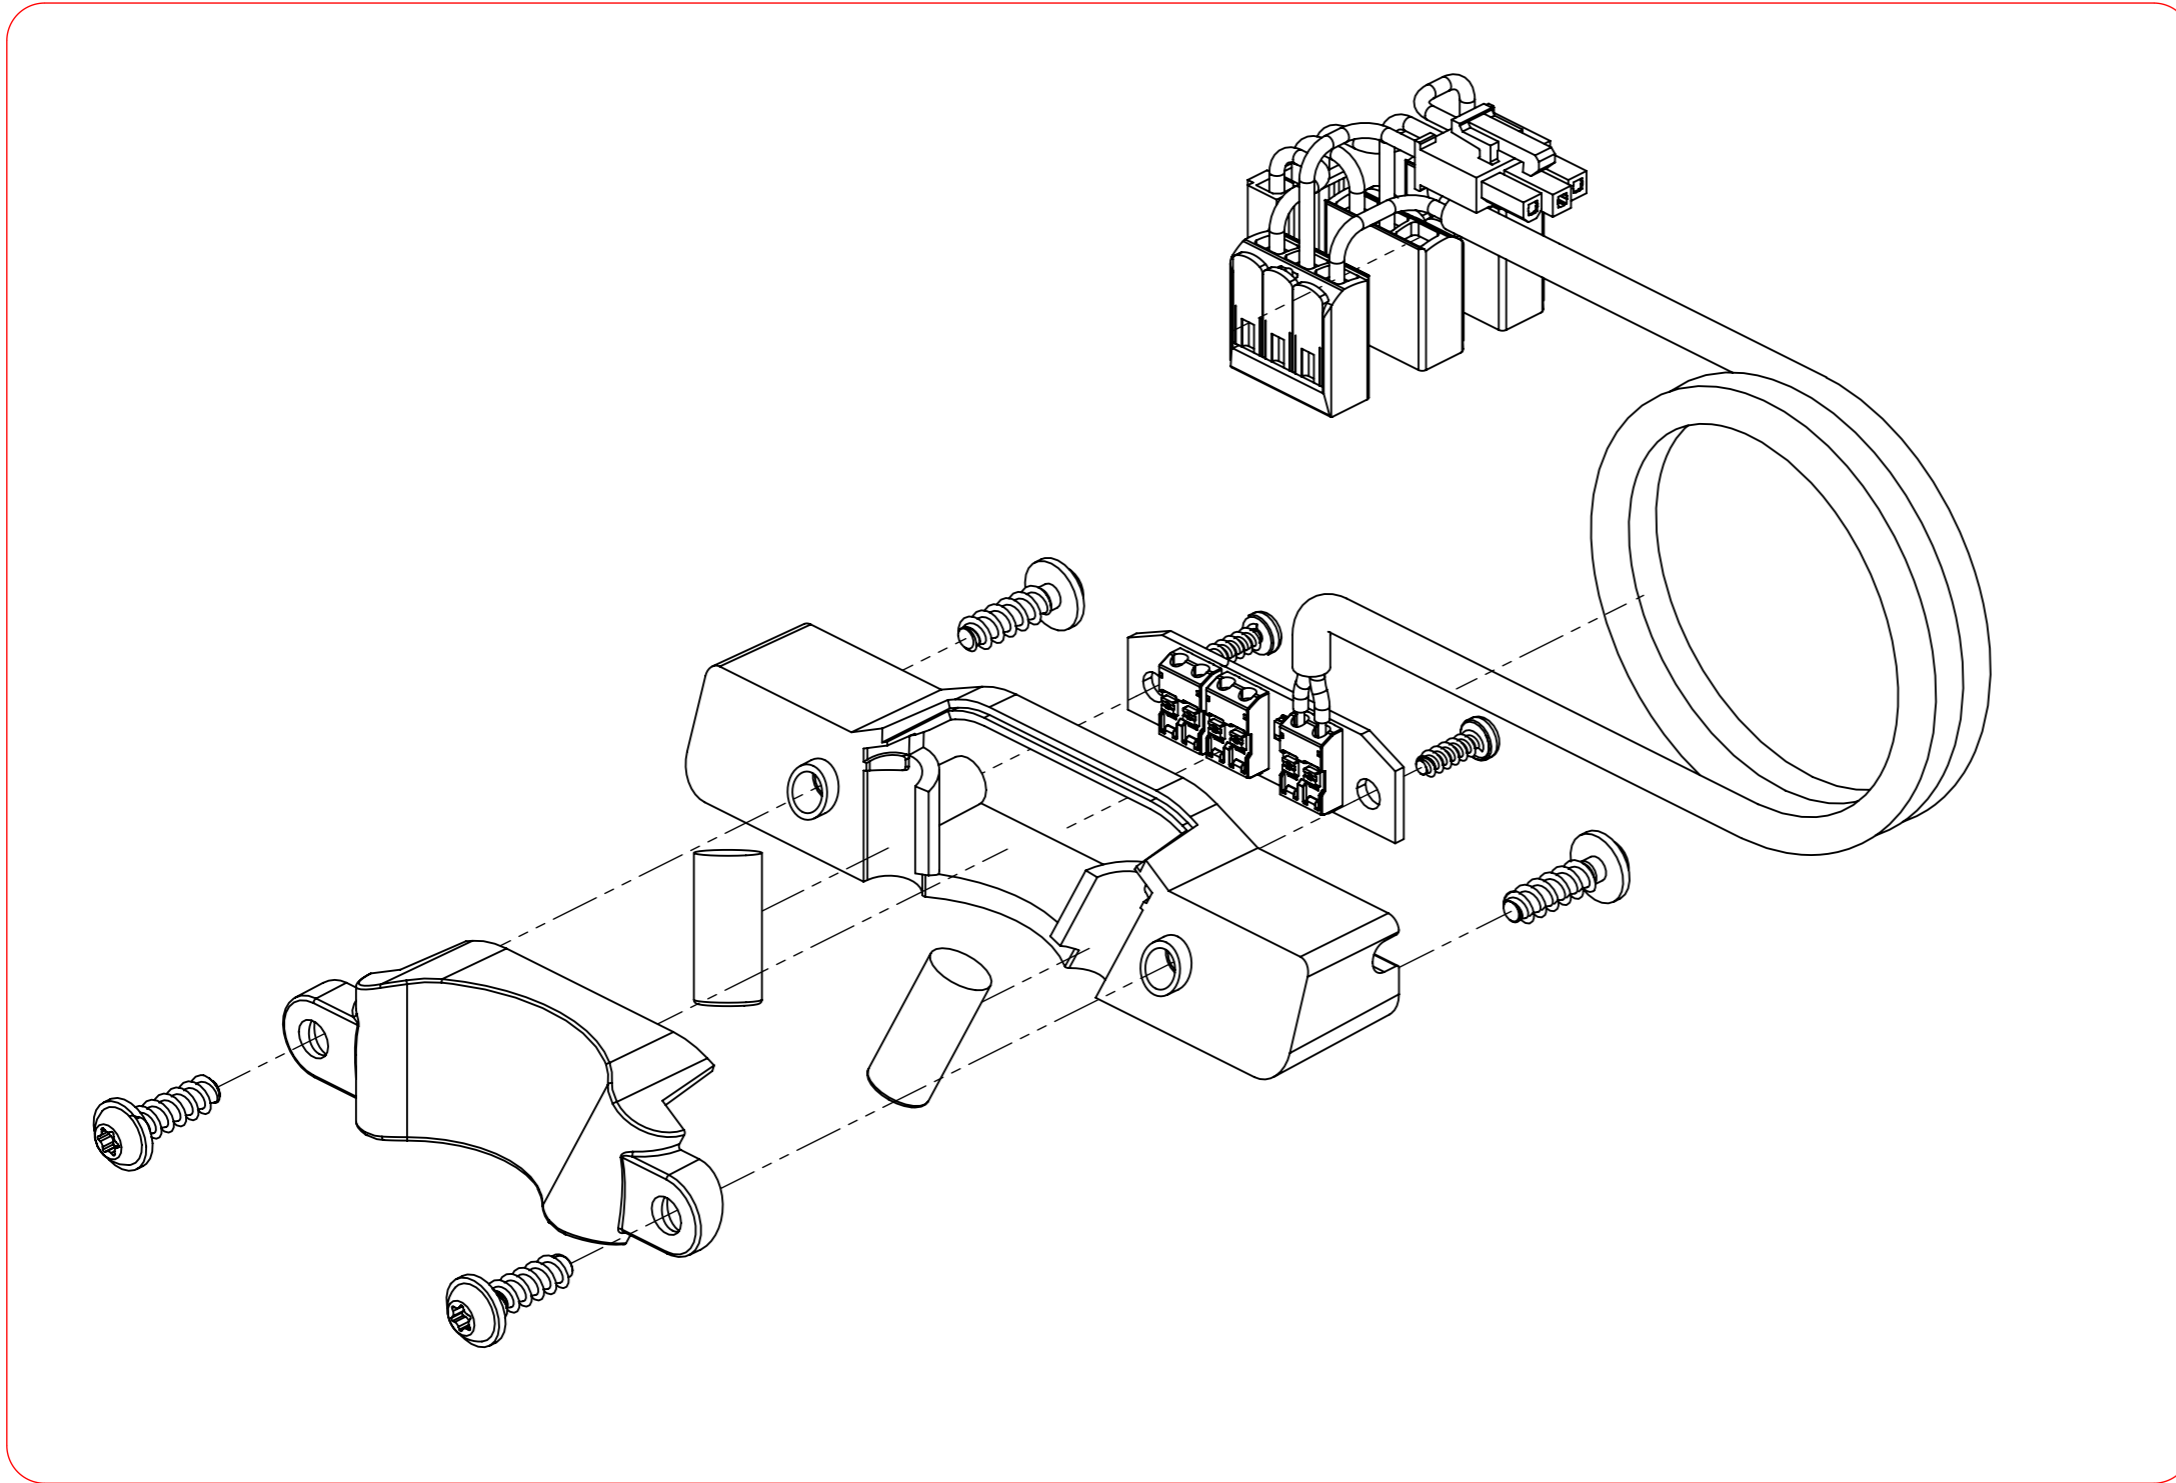

7380 Can positioning light

SPARE PARTS LIST			
ITEM	PART #	DESCRIPTION	REMARK
1	1820312-SP	CPL, HAx80