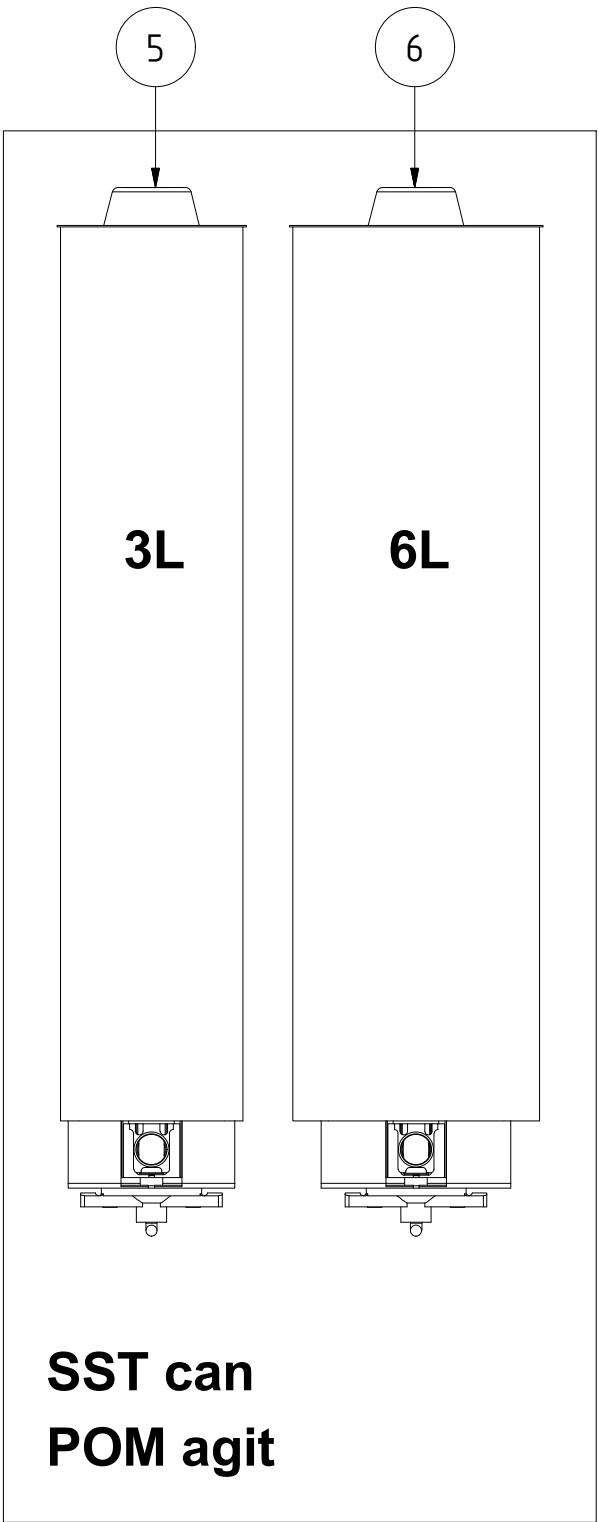

7340-1/2 Canisters

PARTS LIST			
ITEM	SPARE PART NUMBER	DESCRIPTION	REMARKS
1	1863215-SP	3L,SST can,std,1ex,SST agit	Page 7341
2	1863216-SP	6L,SST can,std,1ex,SST agit	Page 7342
3	1810599-SP	10L,SST can,std,1ex,SST agit	Page 7343
4	1810603-SP	20L,SST can,std,1ex,SST agit	Page 7344
5	1809888-SP	3L,SST can,std,1ex,POM agit	Page 7345
6	1810596-SP	6L,SST can,std,1ex,POM agit	Page 7346
7	1865011-SP	3L,POM can,std,1ex,POM agit	Page 7347
8	1865012-SP	6L,POM can,std,1ex,POM agit	Page 7348