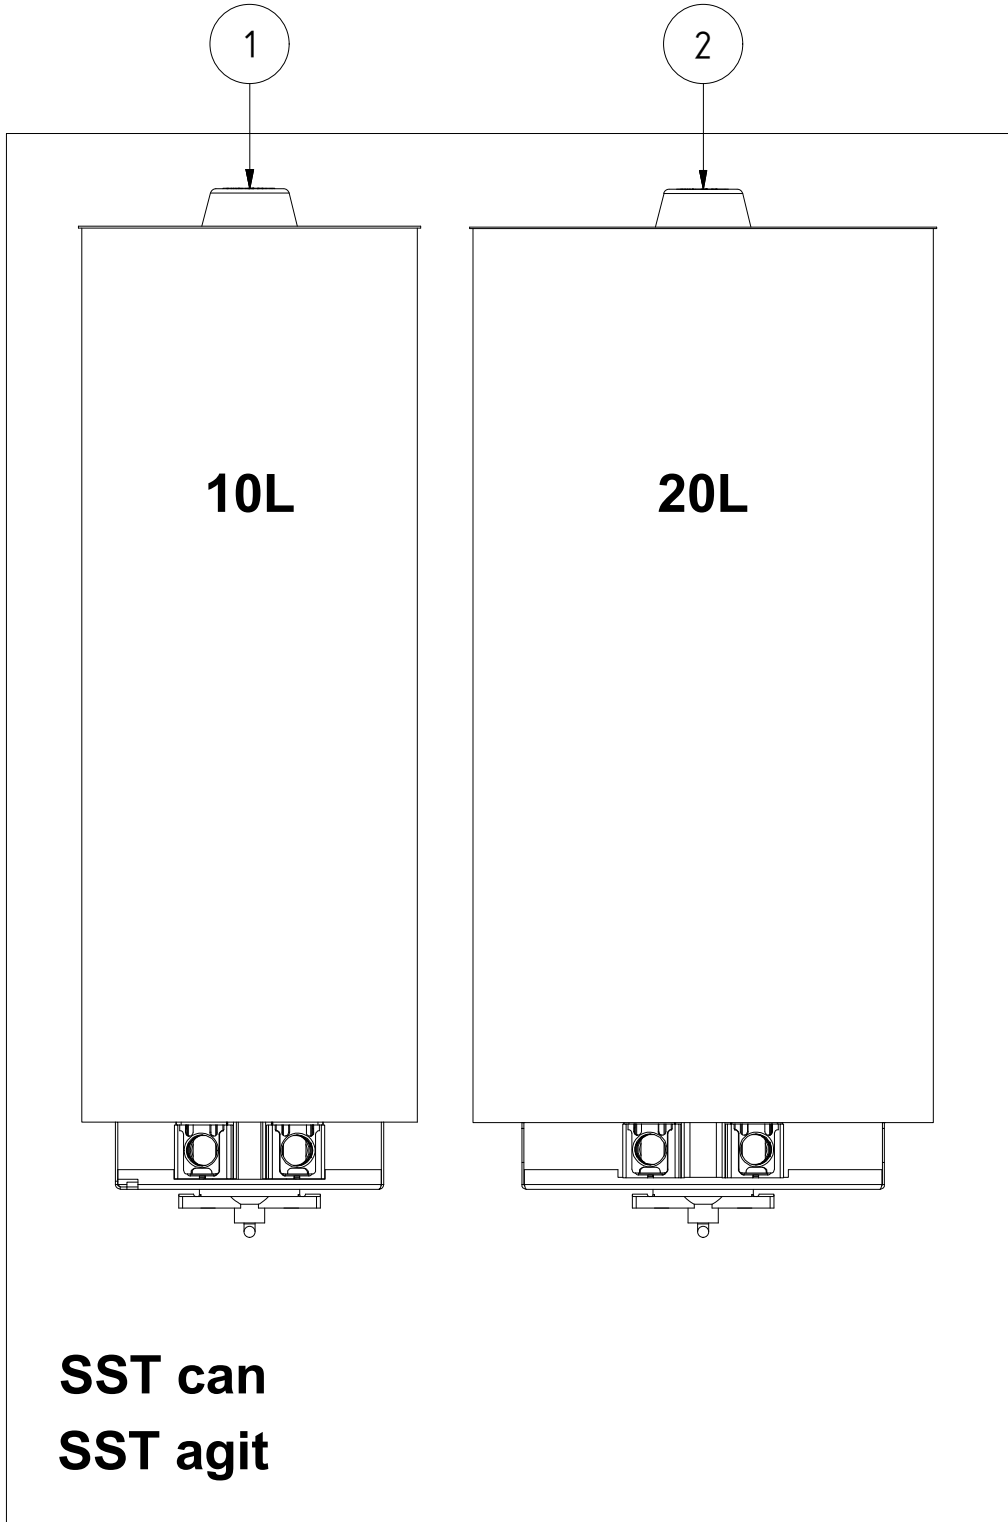

7340-2/2 Canisters

PARTS LIST			
ITEM	SPARE PART NUMBER	DESCRIPTION	REMARKS
1	1810602-SP	10L,SST can,inn,2ex,SST agit	Page 7349
2	1810761-SP	20L, SST can,inn,2ex,SST agit	Page 7350
3	1813689-SP	Canister,10L,2ex,cent,HA1.XX	Page 7351
4	1810763-SP	Canister,assy20L,2ex,mid,HA600	Page 7352