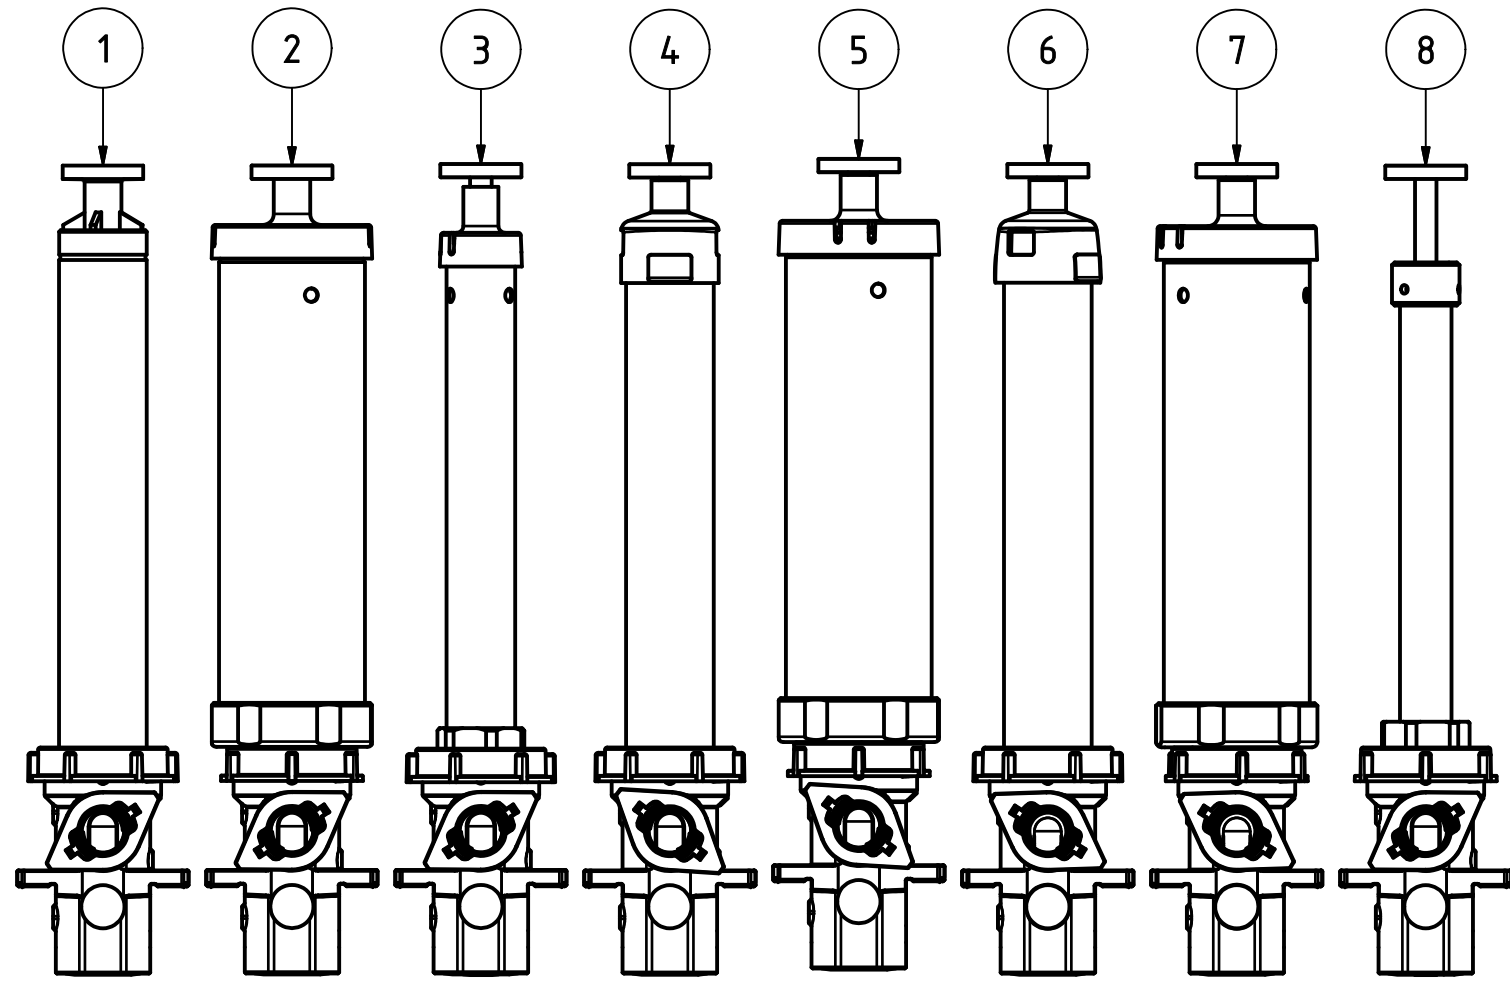

PARTS LIST			
ITEM	SPARE PART NUMBER	DESCRIPTION	REMARKS
1	1818238-SP	Pump,Ballvalve,100ml	Page 7361
2	1818310-SP	Pump,Ballvalve,300ml	Page 7362
3	1819612-SP	Pump,Ballvalve,55ml,Sample	Page 7363
4	1830356-SP	Pump,Ballvalve,100ml,Hybrid	Page 7364
5	1819917-SP	Pump,Ballvalve,300ml,Ind,3+1	Page 7365
6	1820345-SP	Pump,ballvalve,100ml,Industrial	Page 7366
7	1820328-SP	Pump,ballvalve,300ml,high performance	Page 7367
8	1819671-SP	Pump,Ballvalve,29ml,Sample	Page 7368
9	1810605-SP	Plug,canister,16x35mm,set 5pcs	
10	1810592-SP	Tube,ø16x139.8,angle 7deg,HA	
10	1814139-SP	Tube,ø16x216,angle 4.5,HA	
10	1814138-SP	Tube,ø16x139,angle 16deg,HA	
10	1814136-SP	Tube,ø16x193.7,angle 10deg,HA	
10	1814135-SP	Tube,ø16x148.2,angle 27deg,HA	
11	1810588-SP	Tube,ø16x316.3,HA	
11	1810579-SP	Tube,ø16x190.3,HA	
11	1810580-SP	Tube,ø16x180.3,HA	
11	1810582-SP	Tube,ø16x117.3,HA	
11	1810583-SP	Tube,ø16x232,3 HA	
11	1810584-SP	Tube,ø16x 74,3,HA	
11	1810587-SP	Tube,ø16x280.3,HA	
11	1810581-SP	Tube,ø16x197.3,HA	
11	1810594-SP	Tube,ø16x171.0,HA	
11	1810585-SP	Tube,ø16x 91.3,HA	
11	1804333-SP	Tube,ø16x127,HA	
11	1810586-SP	Tube,ø16x263.3,HA	
11	1805202-SP	Tube,ø16x 48.5,HA	
11	1810591-SP	Tube,ø16x333.3,HA	
11	1810590-SP	Tube,ø16x254.3,HA	
11	1810589-SP	Tube,ø16x237.3,HA	
11	1810578-SP	Tube,ø16x173.3,HA	
11	1810577-SP	Tube,ø16x 59.3,HA	
11	1810576-SP	Tube,ø16x151.3,HA	
11	1810575-SP	Tube,ø16x134.3,HA	
11	1810574-SP	Tube,ø 16x 42.3,HA	
11	1864579-SP	Tube,ø16x193.3,HA	
12	1819486-SP	Tool,nut,300ml-pump	Page 7369