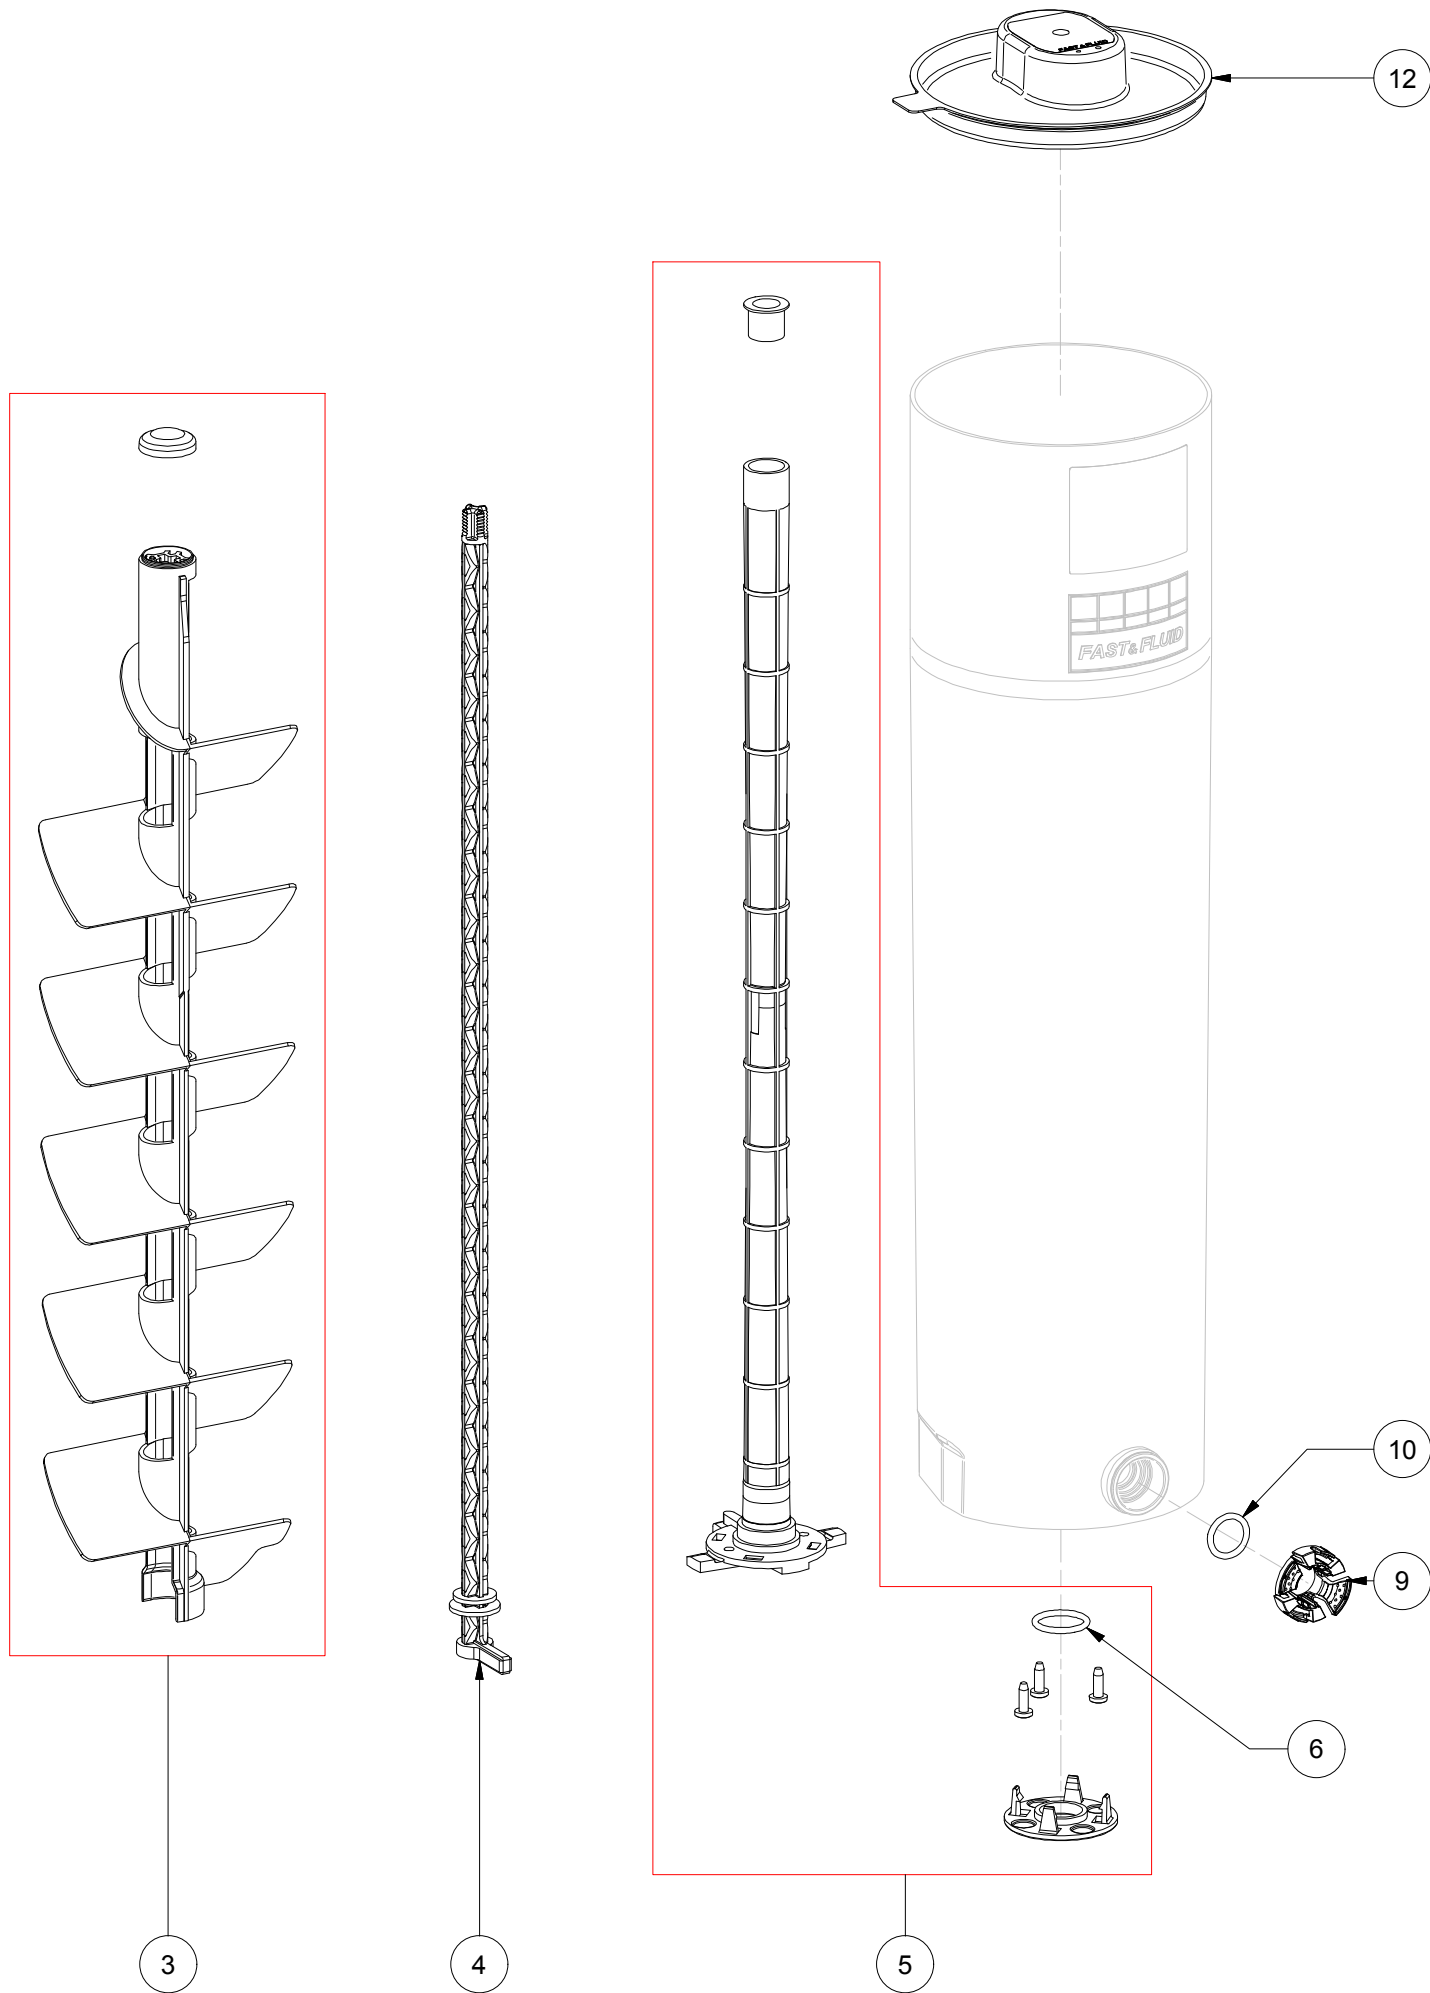

7348

6L,POM can,1ex,POM agit 1865012-SP

PARTS LIST			
ITEM	SPARE PART NUMBER	DESCRIPTION	REMARKS
3	1817912-SP	Agitator,6L,POM,2014	
4	1817917-SP	Shaft,canister,HA,5pcs	
5	1817427-SP	Inner tube,canister,kit	
6	1362231-SP	O-ring,cann.vit.20.29 set 10pc	
9	1817841-SP	Clip,pump,canister,HA,5pcs	
10	1362230-SP	O-ring,viton,15.88x2.62,10pcs	
12	1817423-SP	Lid POM,5/6L can,5pcs