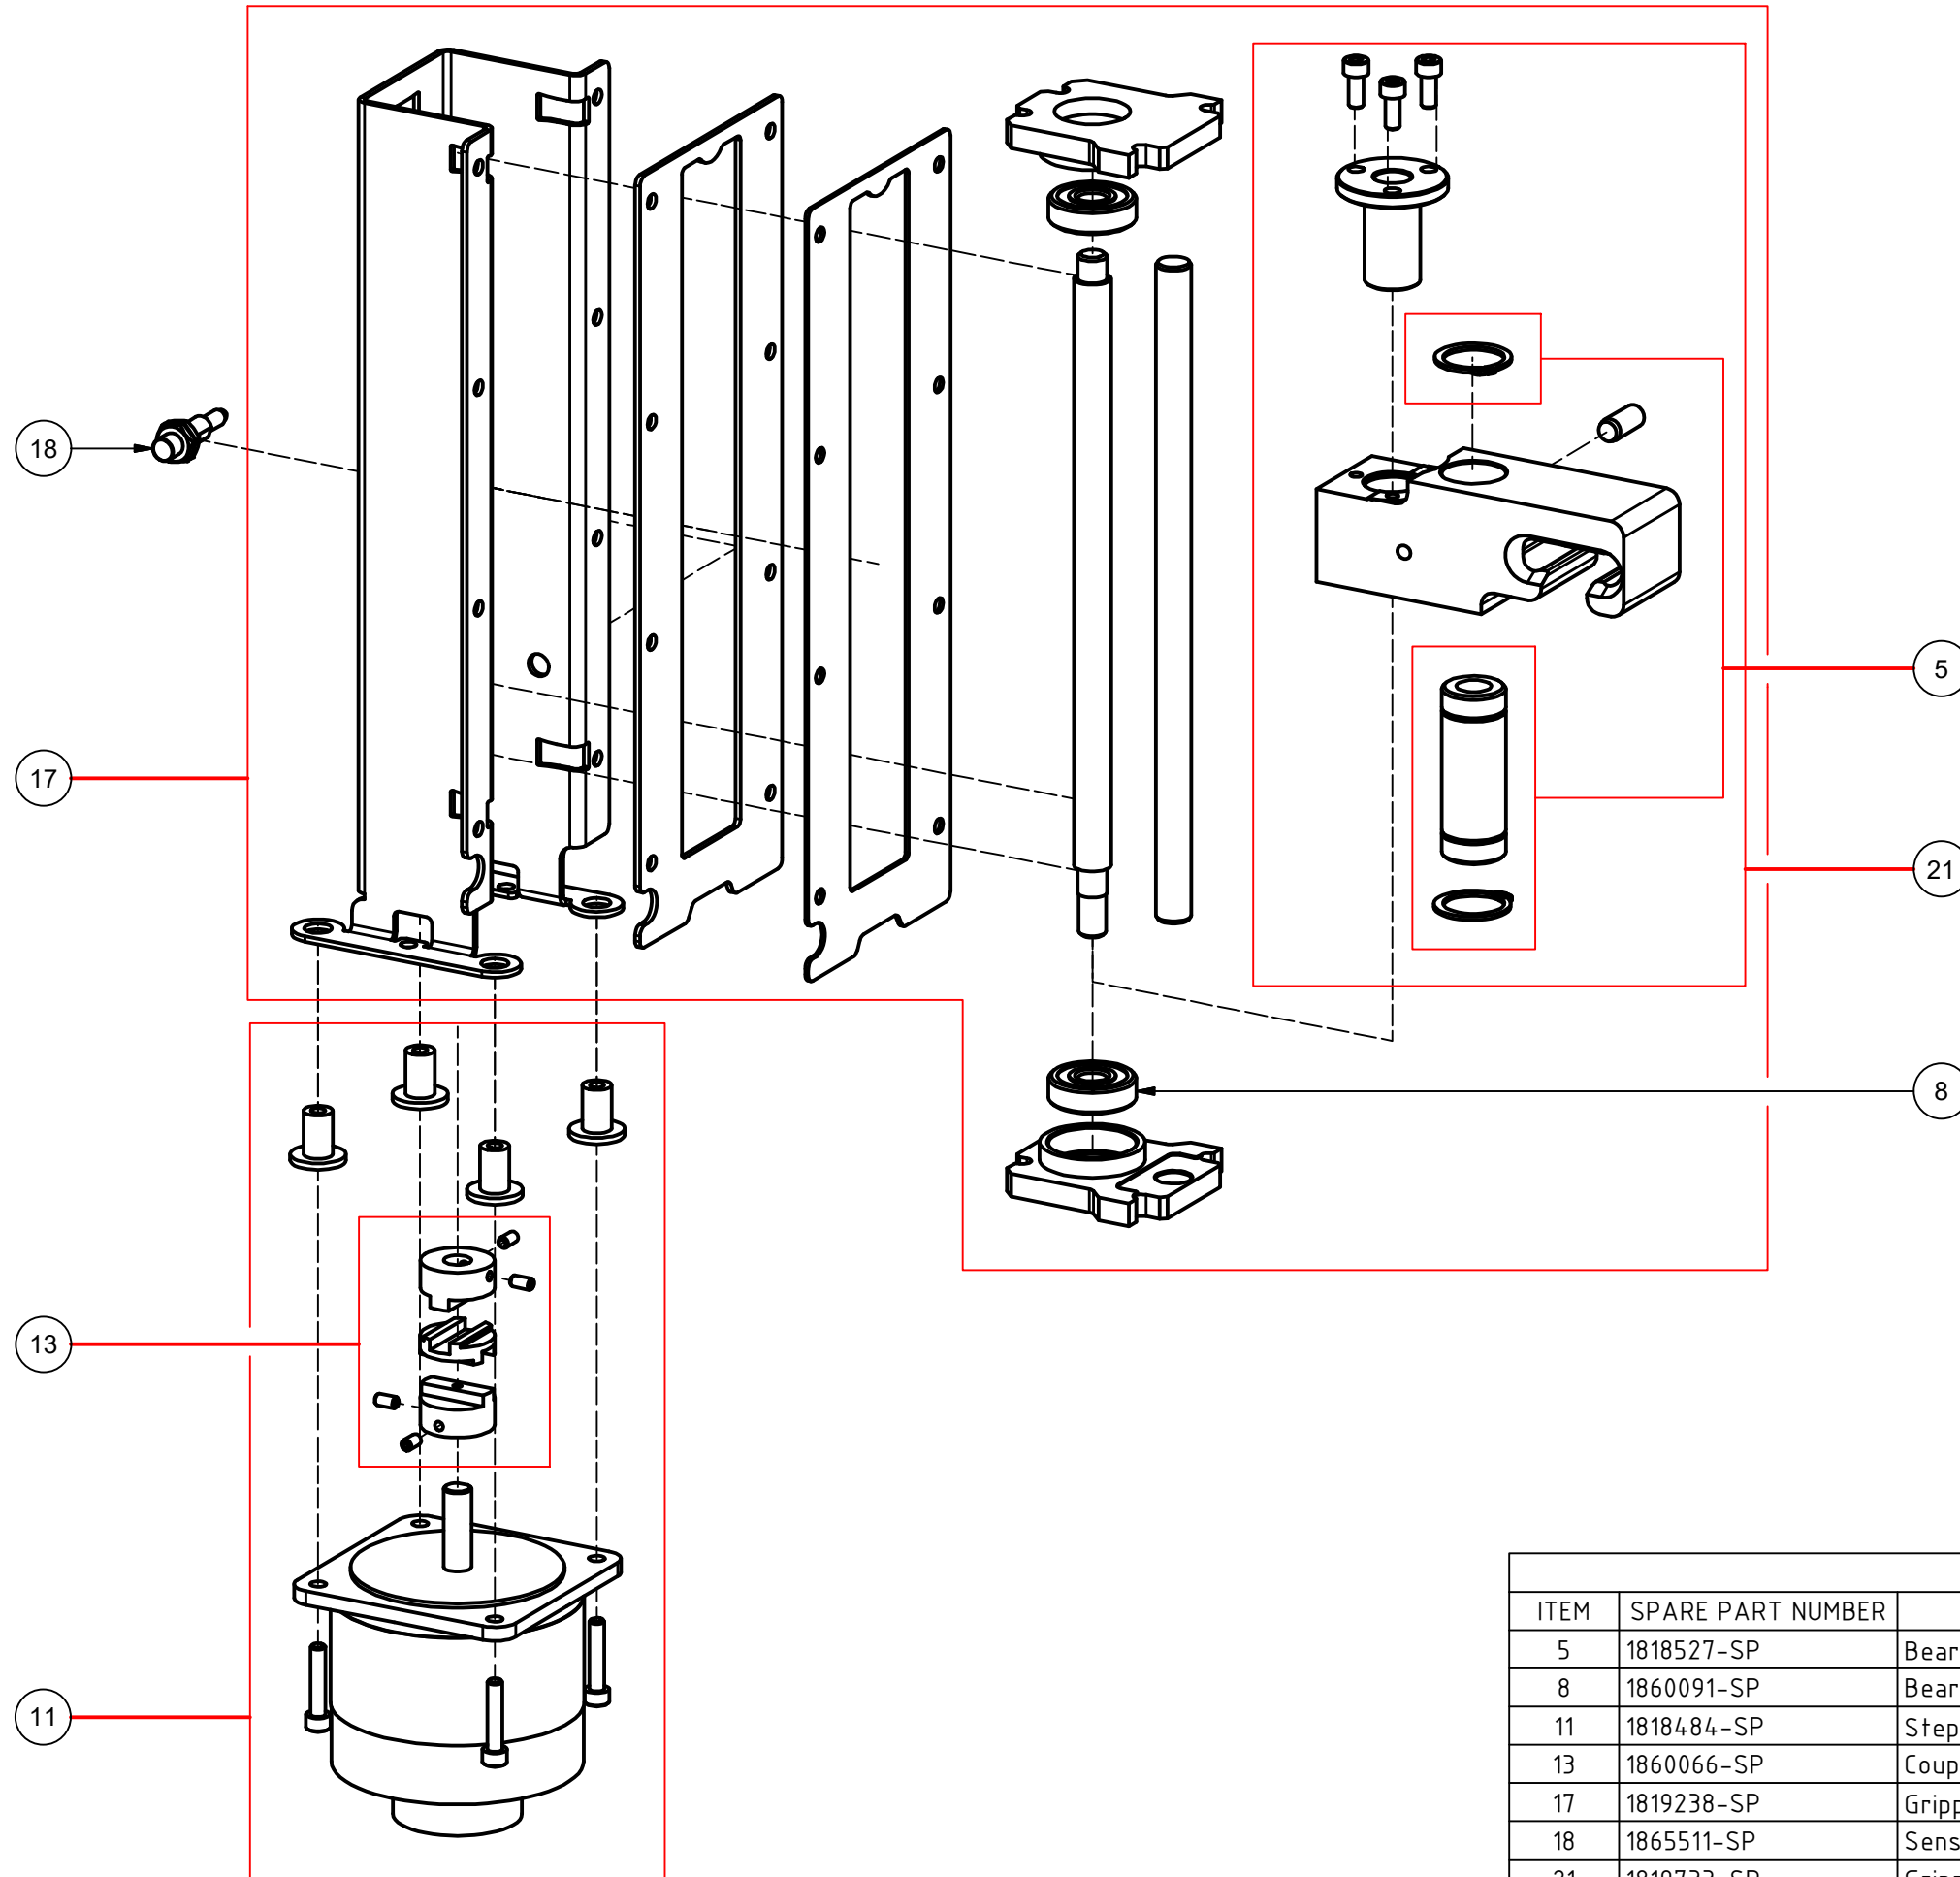

7304

Back panel

PARTS LIST			
ITEM	SPARE PART NUMBER	DESCRIPTION	REMARKS
1	1862860-SP	Quad,panel,latche	
2	1111010-SP	Key,triangle	

7305-B Operator display 1820239-SP

PARTS LIST				
ITEM	PART NUMBER	DESCRIPTION	REMARKS	QTY
1	1820239-SP	Operator,Display,Module,V2		1

7313

Can table

PARTS LIST			
ITEM	SPARE PART NUMBER	DESCRIPTION	REMARKS
6	1865600-SP	Actuator cantable+ screws	
14	1110340-SP	Wheel,swiveling,set 4 pcs	

PARTS LIST			
ITEM	SPARE PART NUMBER	DESCRIPTION	REMARKS
1		Emergency switch	Page 7323
3		Gripper, spindle	Page 7321-A
4	1818434-SP	Controlboard, v5	
6	1170078-SP	Switch, up/down, single, 6A, 250V	
10	1818698-SP	Wheel, asymmetric, 35mm (set 4 pcs)	
12	1818497-SP	Bearings, turntable (set 1 pc)	
13	1812528-SP	Switch, D2D 1100	
15	1819175-SP	Valve unit compl. NGH (set 1 pc)	

7321-A Gripper, spindle

Up to W26 2018, S.N.1055332

PARTS LIST			
ITEM	SPARE PART NUMBER	DESCRIPTION	REMARKS
5	1818527-SP	Bearing,gripper(set 1pc)	
8	1860091-SP	Bearing,ball,6200ZZ, set, 2pcs	
11	1818484-SP	Stepper,complete (set 1pc)	
13	1860066-SP	Coupling,Motor,Gripper,kit	
17	1819238-SP	Gripper,spindle, (set 1pc)	
18	1865511-SP	Sensor2/4/8,HA	Part of cable harness 1865744
21	1819733-SP	Gripper (set 1 pcs)	

7321-B Gripper,spindle

From W26 2018,S.N.1056073

PARTS LIST			
ITEM	SPARE PART NUMBER	DESCRIPTION	REMARKS
5	1818527-SP	Bearing,gripper(set 1pc)	
8	1860091-SP	Bearing,ball,6200ZZ, set, 2pcs	
11	1818484-SP	Stepper,complete (set 1pc)	
13	1860066-SP	Coupling,Motor,Gripper,kit	
17	1819238-SP	Gripper,spindle, (set 1pc)	
18	1865511-SP	Sensor2/4/8,HA	Part of cable harness 1865744
20	1819733-SP	Gripper,spindle, (set 1pc)	