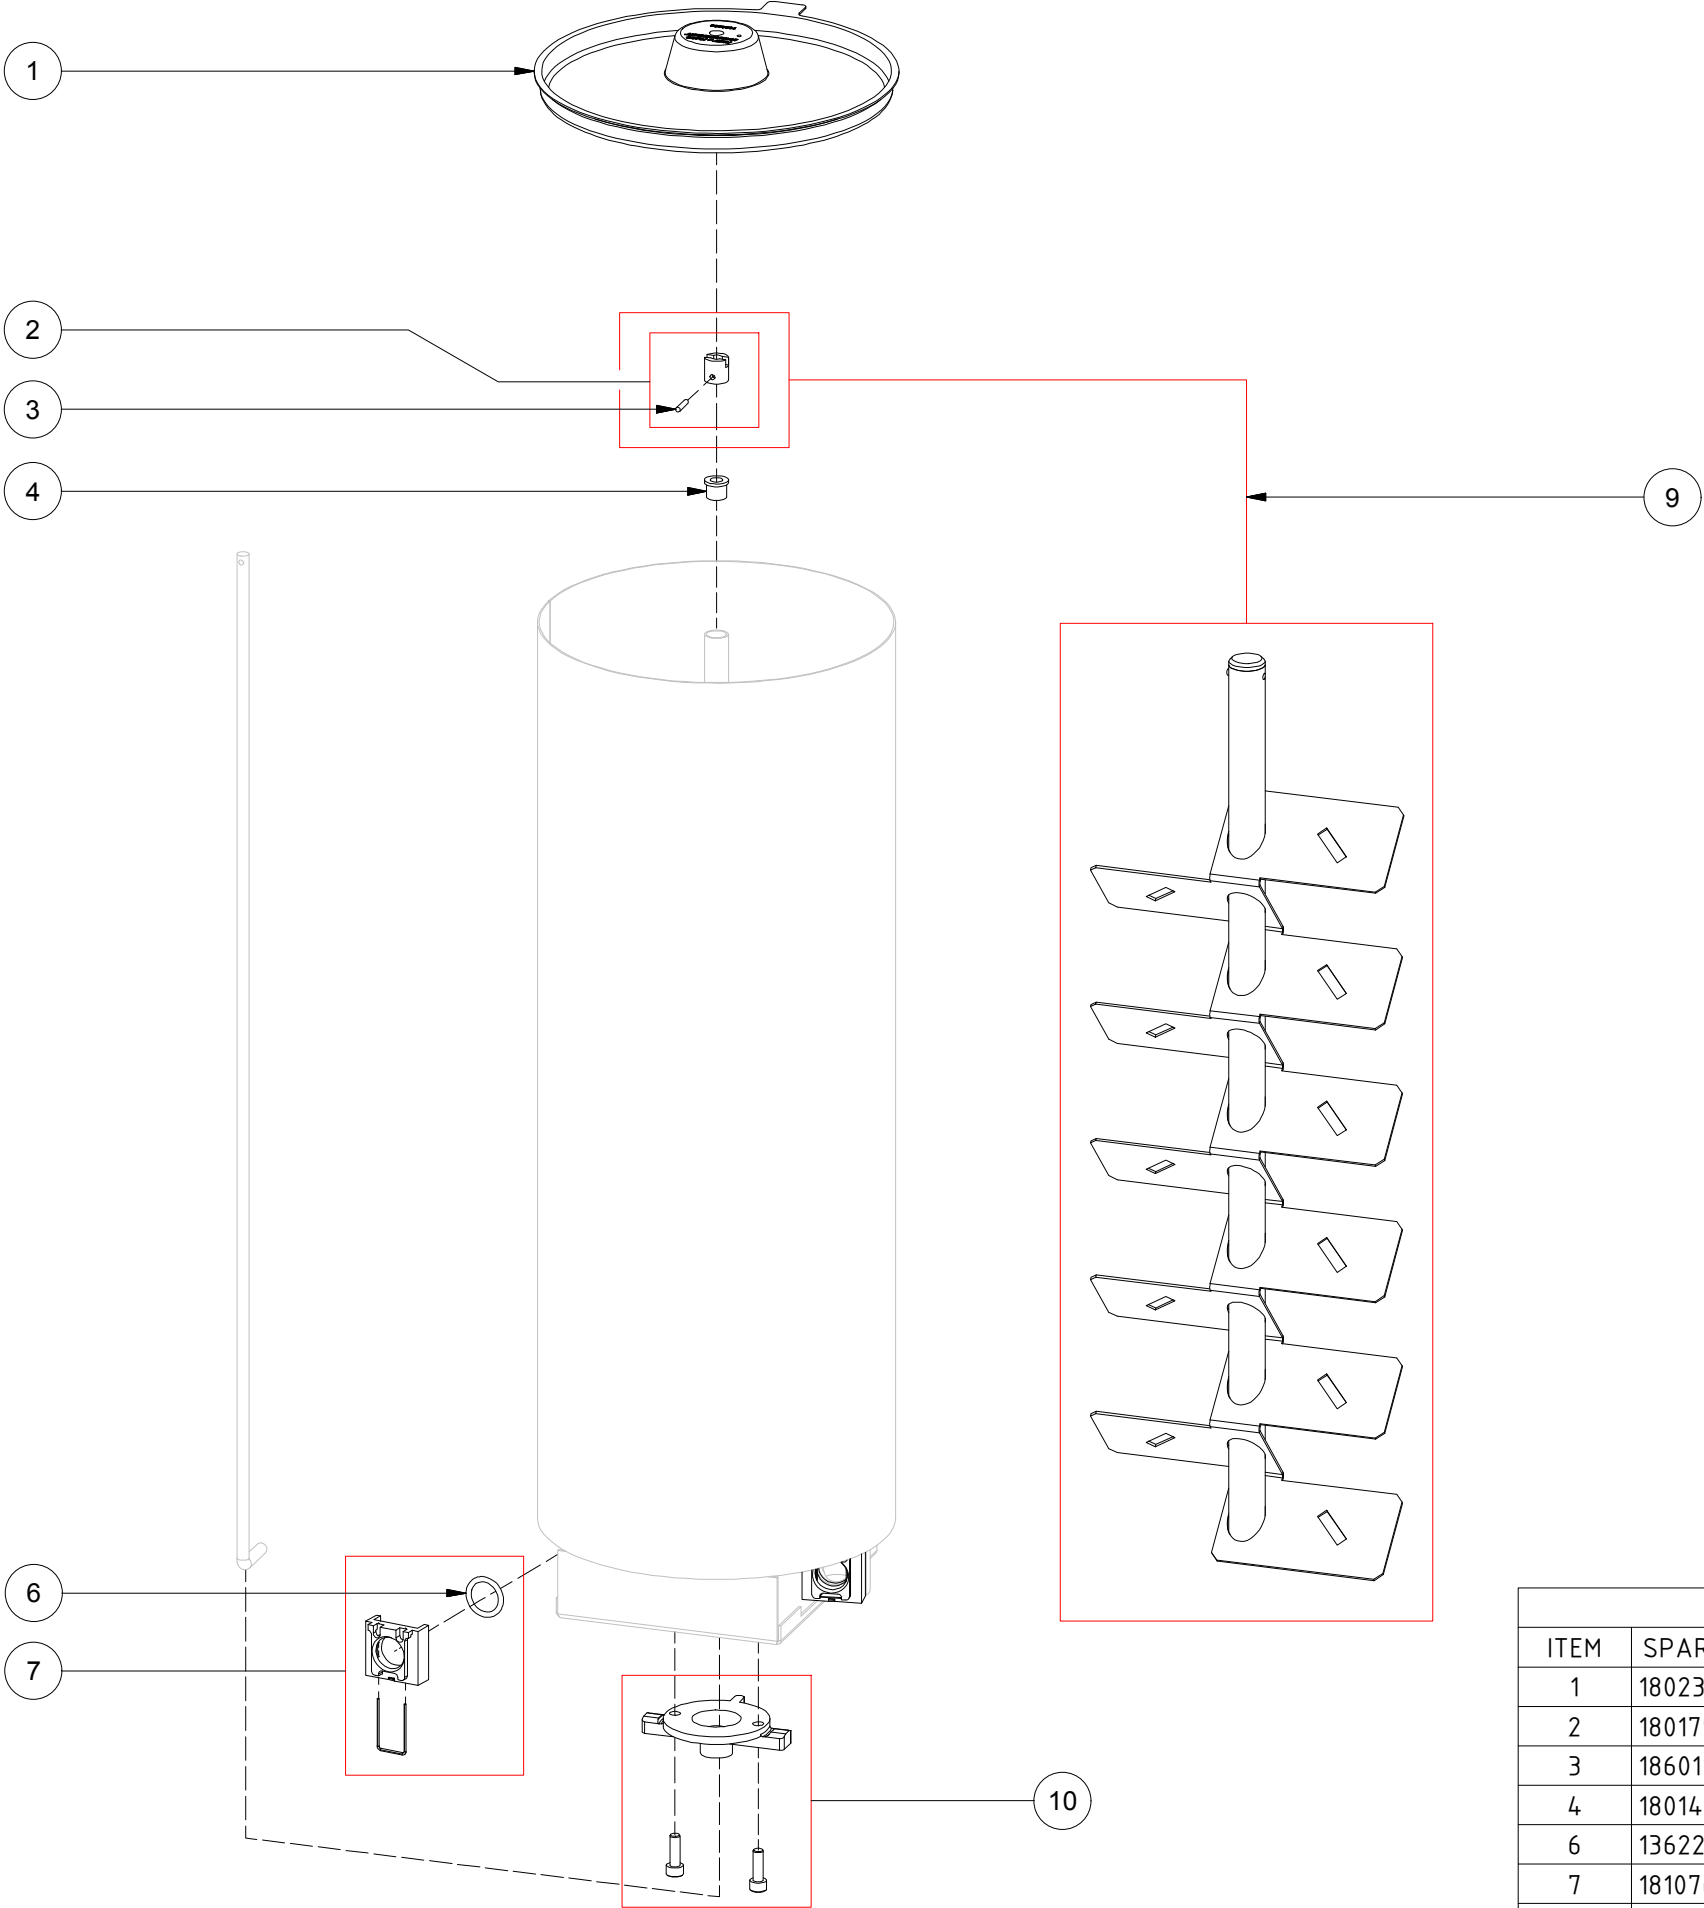

7351 10L,SST can,out,2ex,SST agit 1813689-SP

PARTS LIST			
ITEM	SPARE PART NUMBER	DESCRIPTION	REMARKS
1	1802393-SP	Lid POM, 10L SST can	
2	1801798-SP	Bush,center,agit.shaft,HA	
3	1860110-SP	Pin,spirol,f2.5x12,Sst,25pcs.	
4	1801447-SP	Bush,shaft-pipe,set,HA,10pcs	
6	1362230-SP	O-ring,viton,15.88x2.62,10pcs	
7	1810767-SP	Clip,spring,tube,(Set 5pcs)	
9	1803443-SP	Agit SST, 10L SST can	
10	1816106-SP	Cap,bottom,sst can with screws