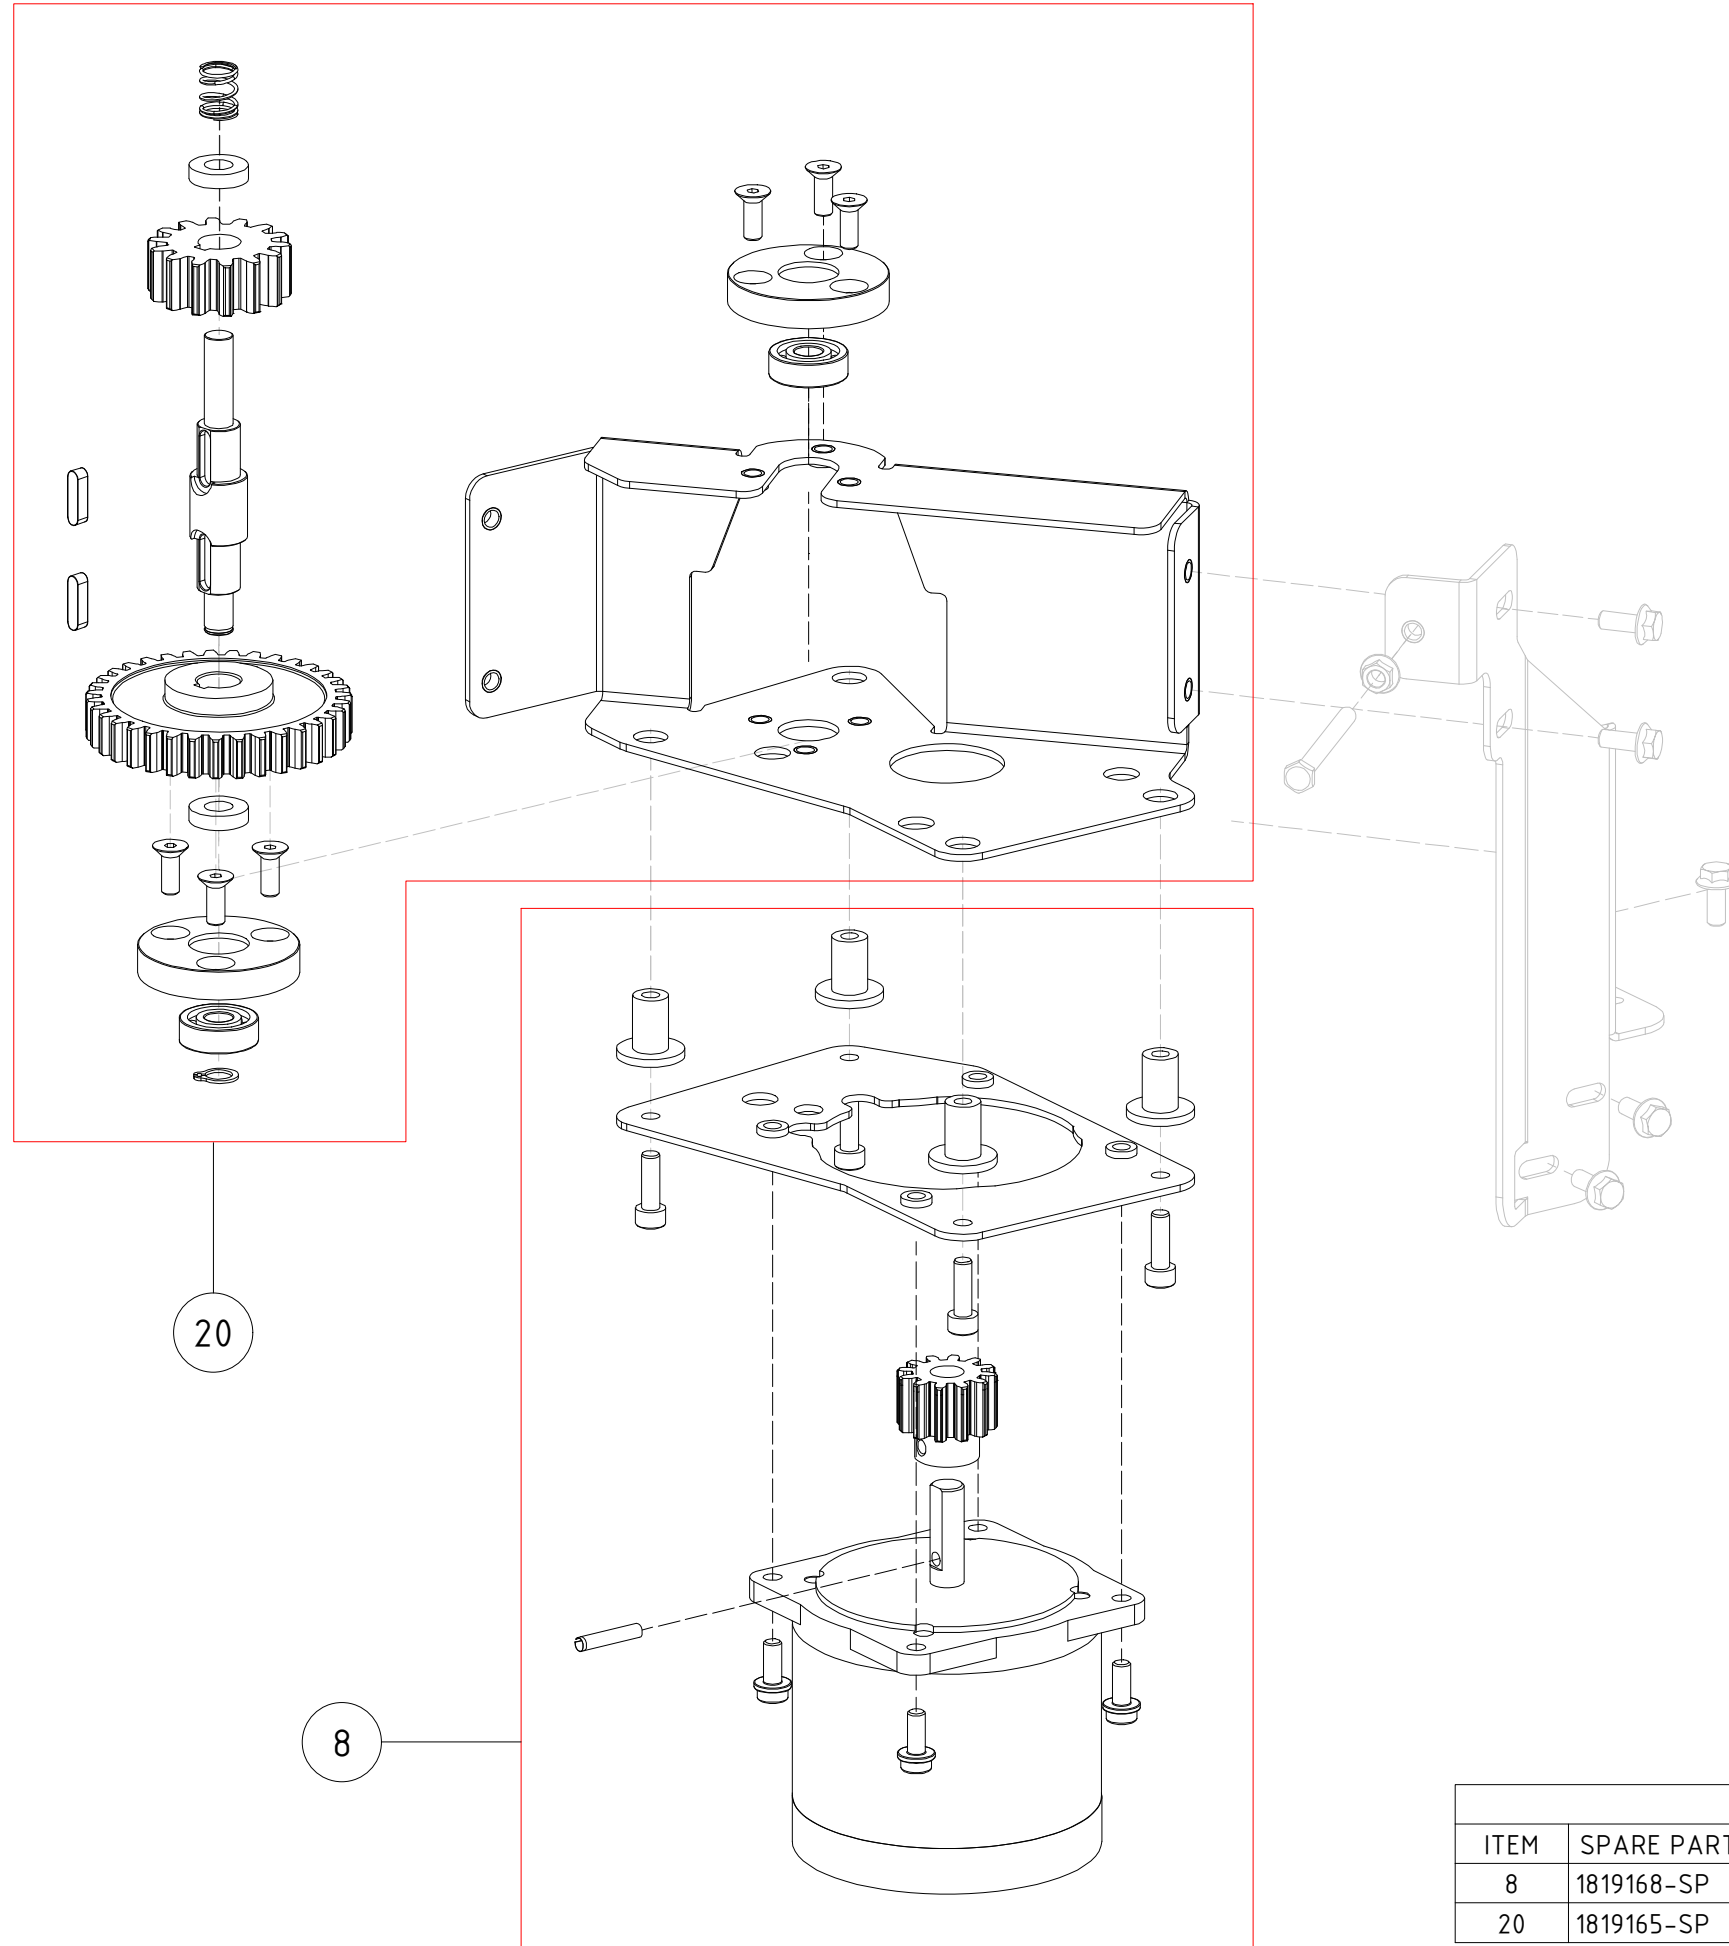

7332 Table drive motor unit

PARTS LIST			
ITEM	SPARE PART NUMBER	DESCRIPTION	REMARKS
8	1819168-SP	Stepmotor,table drive,unit	
20	1819165-SP	Gear unit,table drive