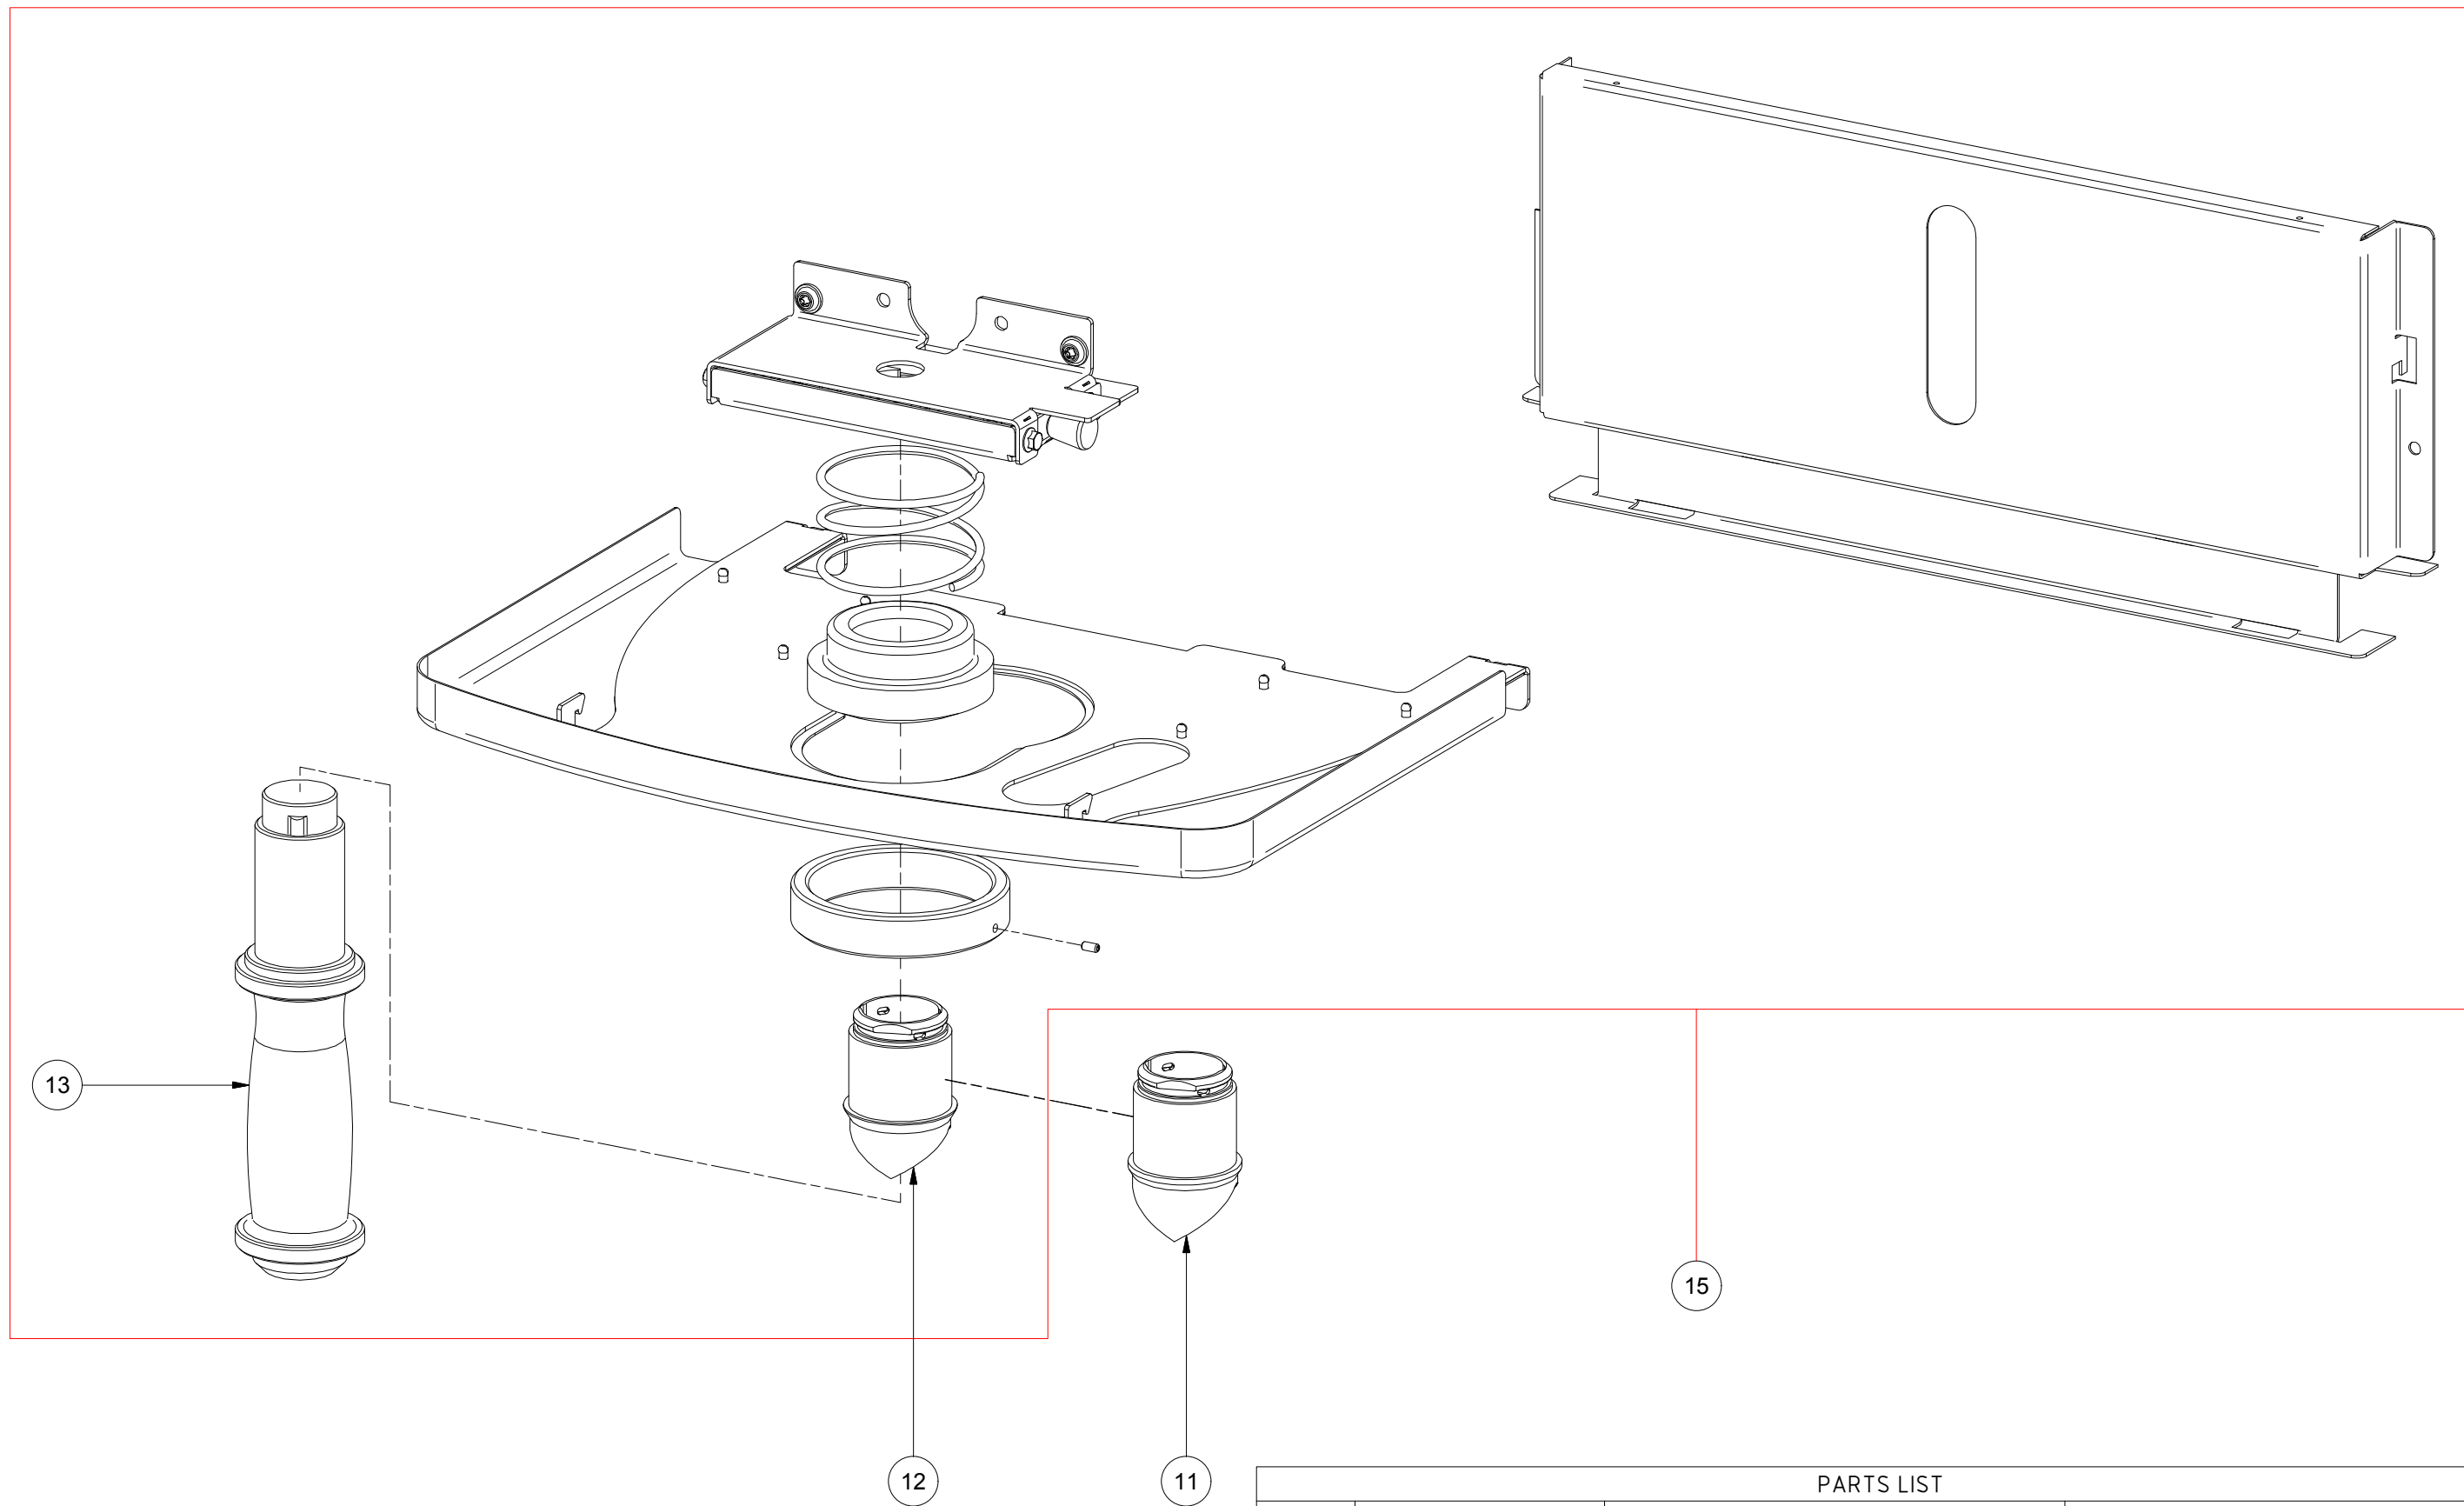

7371

Punch

PARTS LIST			
ITEM	SPARE PART NUMBER	DESCRIPTION	REMARKS
11	1819444-SP	Blade,punch,4.8mm,2pcs	
12	1819370-SP	Blade,punch,4.6mm,2pcs	
13	1819362-SP	tool,punch,HA,HP	
15	1819009-SP	Electric punch HA480, complete