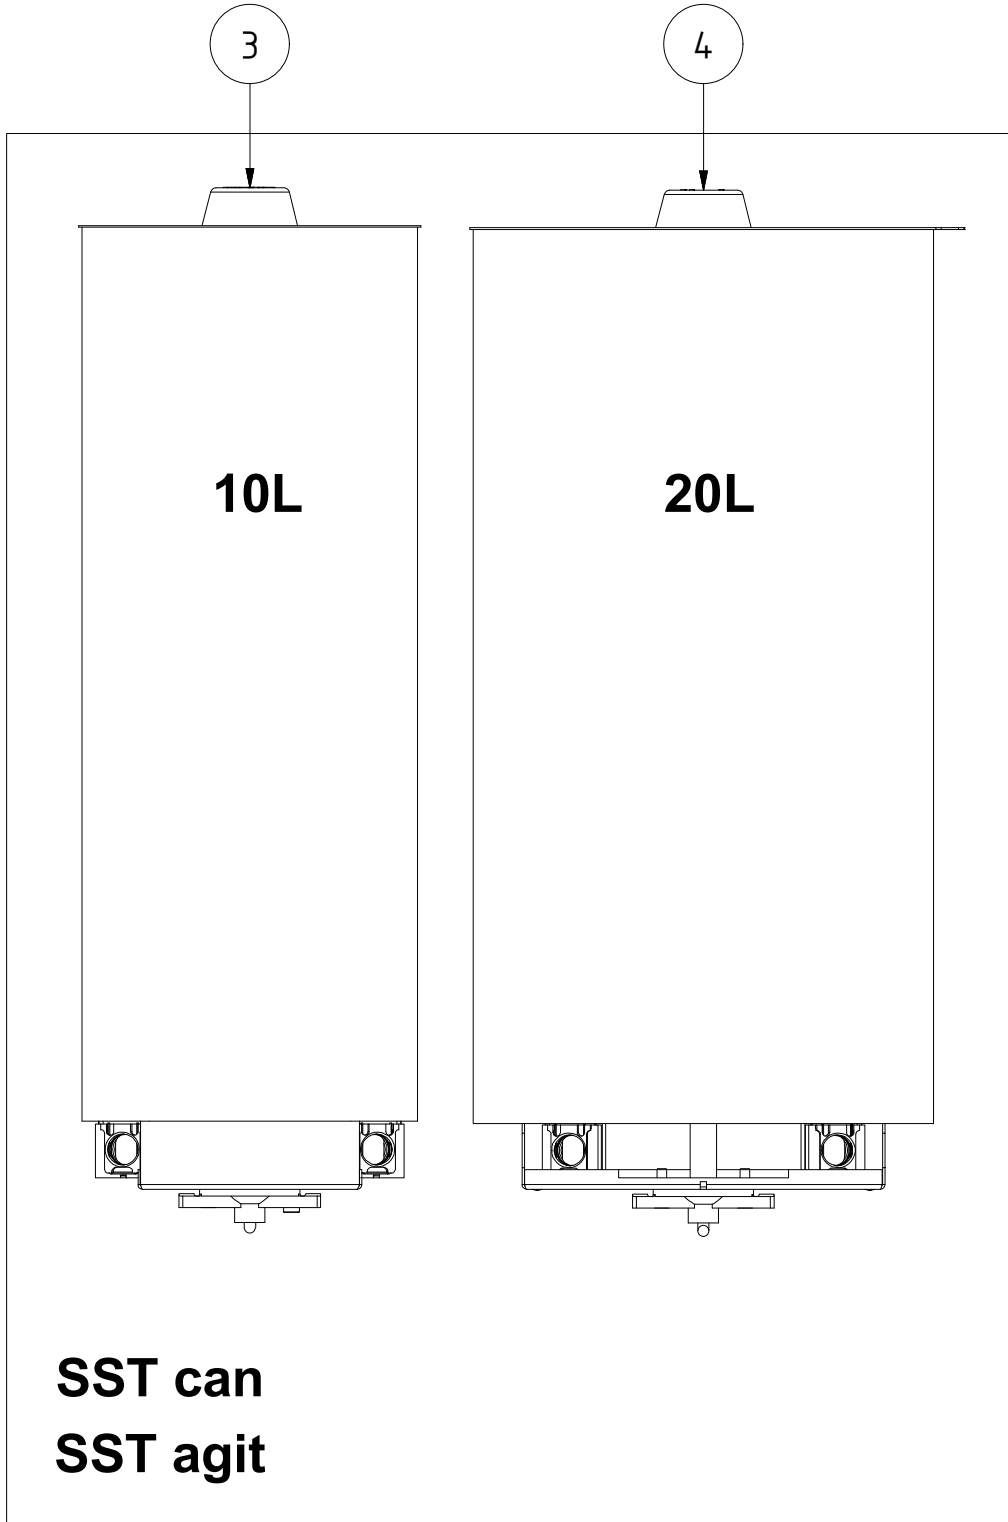

7340-2/2 Canisters

PARTS LIST			
ITEM	SPARE PART NUMBER	DESCRIPTION	REMARKS
1	1810602-SP	10L,SST can,inn,2ex,SST agit	Page 7349
2	1810761-SP	20L, SST can,inn,2ex,SST agit	Page 7350
3	1813689-SP	Canister,10L,2ex,cent,HA1.XX	Page 7351
4	1810763-SP	Canister,assy20L,2ex,mid,HA600	Page 7352