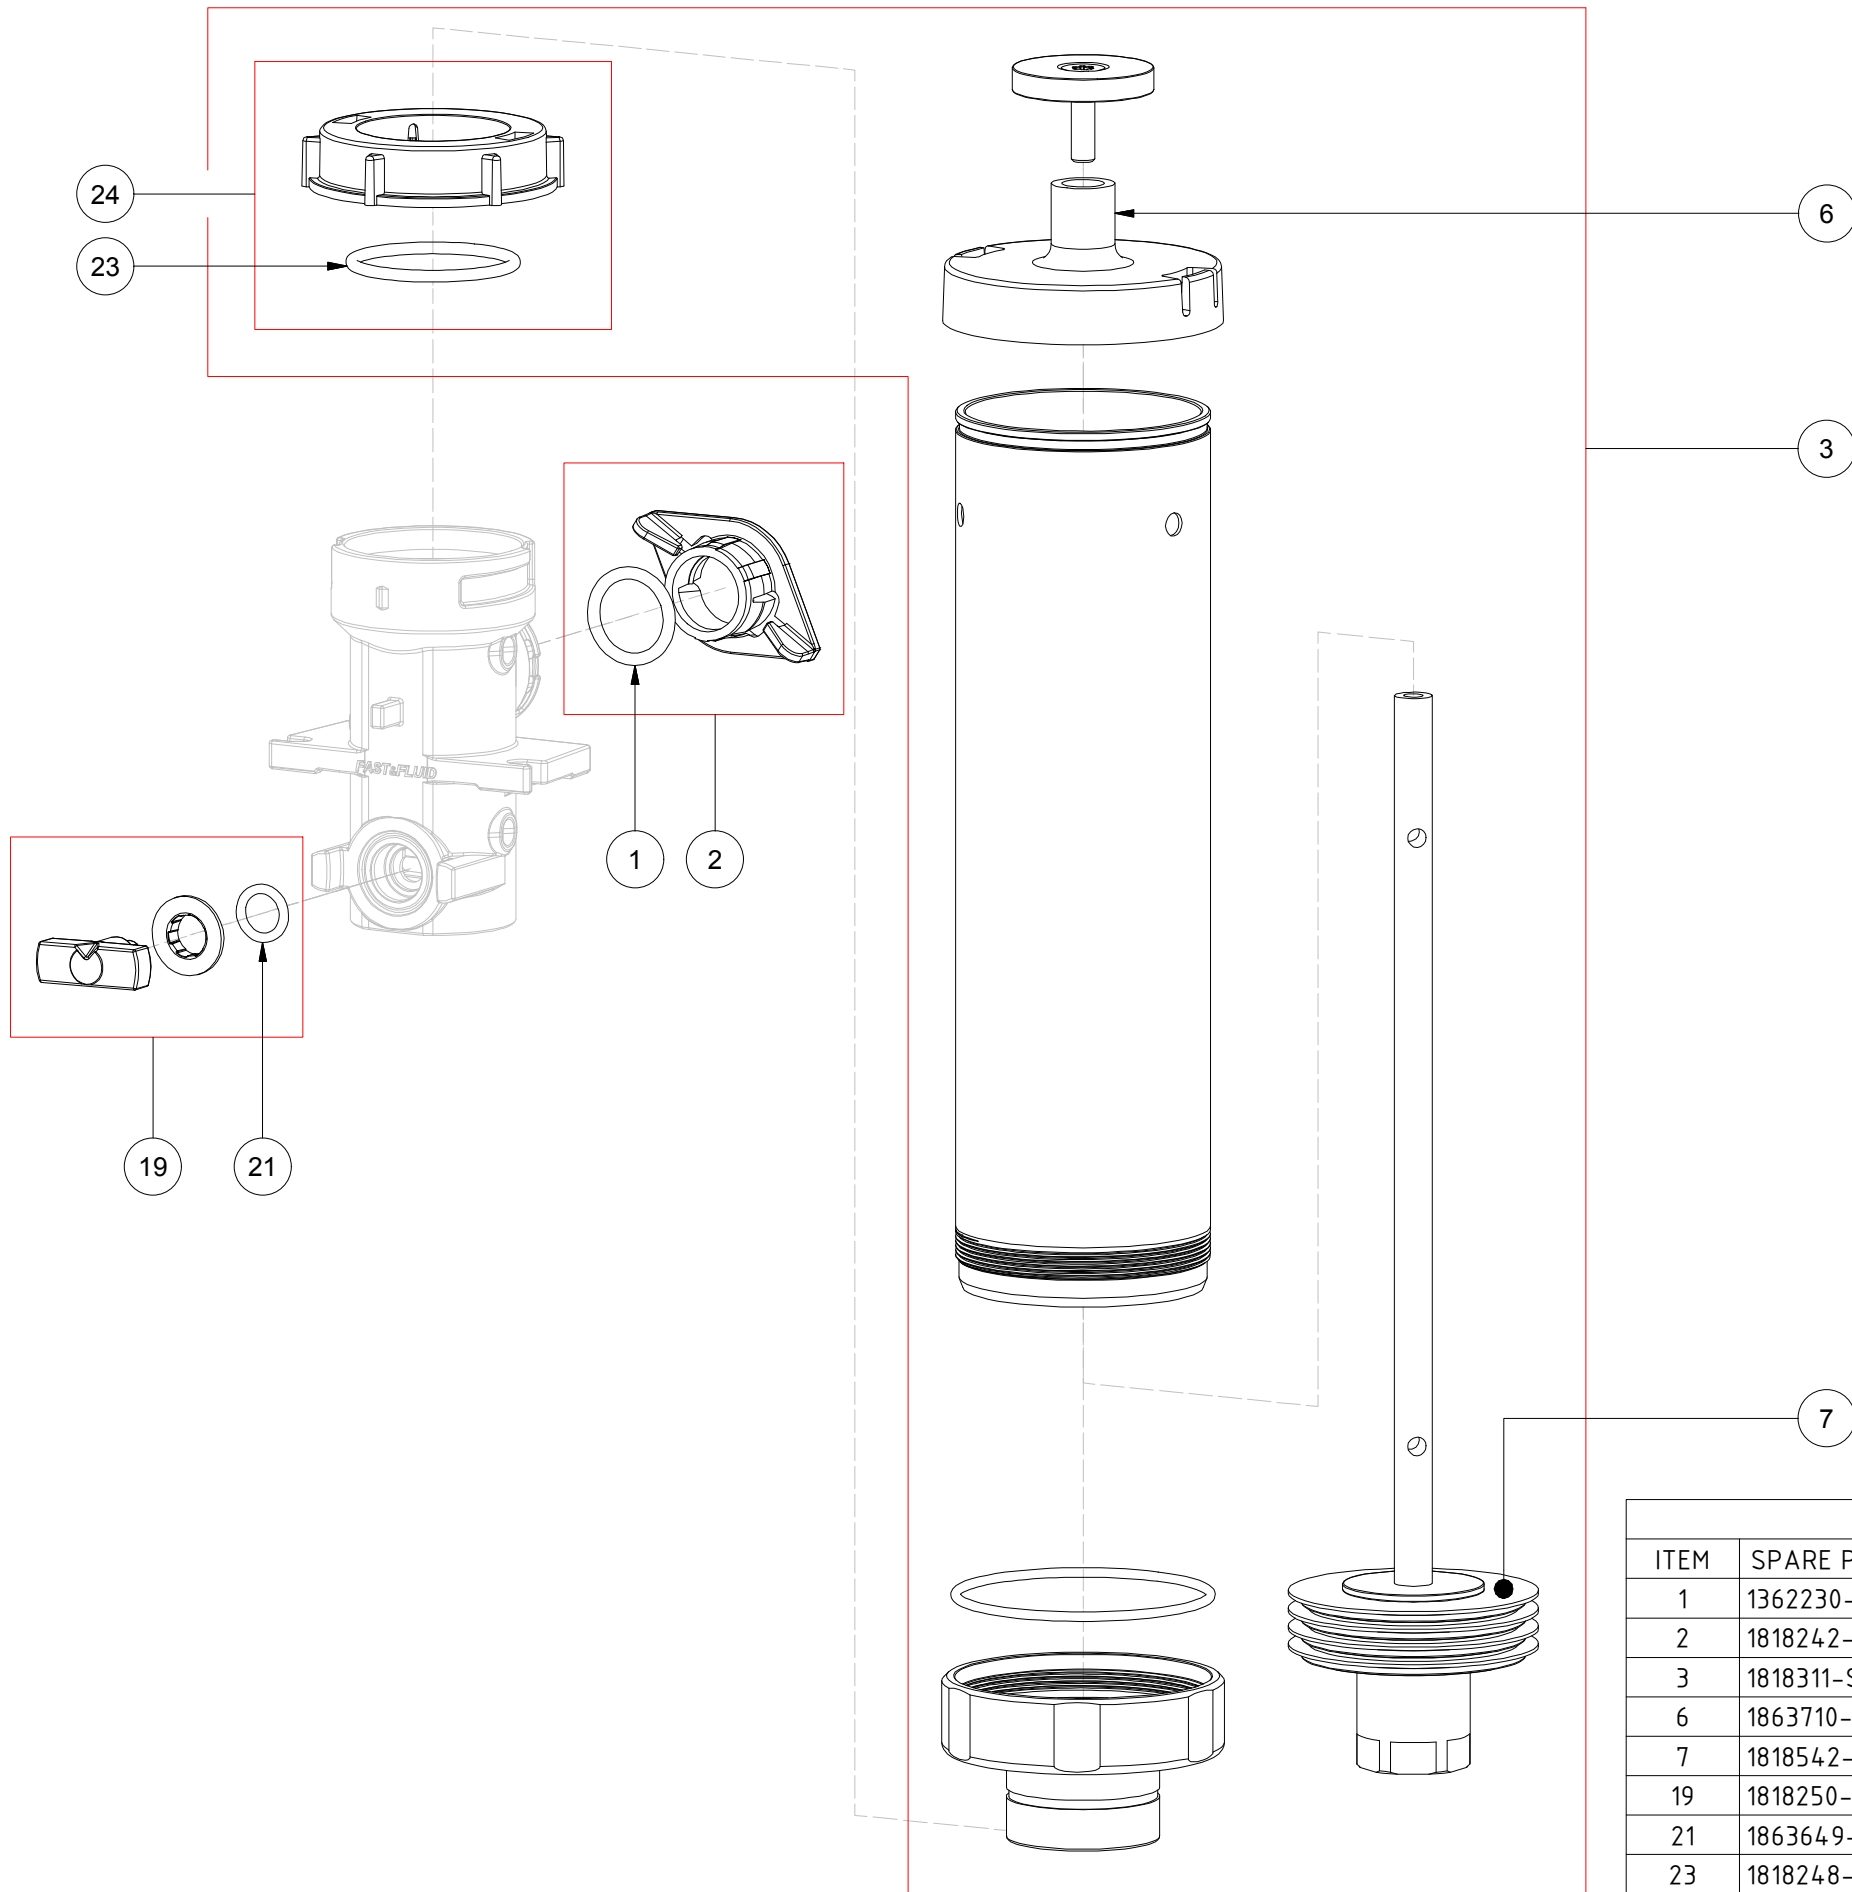

7362

Pump, Ballvalve, 300ml 1818310-SP

PARTS LIST			
ITEM	SPARE PART NUMBER	DESCRIPTION	REMARKS
1	1362230-SP	O-ring, can, vit, 15.88x2.62 10st	
2	1818242-SP	Tube clip, 16mm (set 5pcs)	
3	1818311-SP	Pumptube, 300ml, compl. (set 1 pc)	
6	1863710-SP	cap, tube, 10-oz, 5pcs	
7	1818542-SP	Piston, 300ml, 10pcs	
19	1818250-SP	lever, valve (set 5pcs)	
21	1863649-SP	O-ring, 8,5x2, lever, ballv, 10pcs	
23	1818248-SP	O-ring, 32x2.5 (10 pcs)	
24	1818240-SP	Ring, tube, 100ml, (set 5pcs)