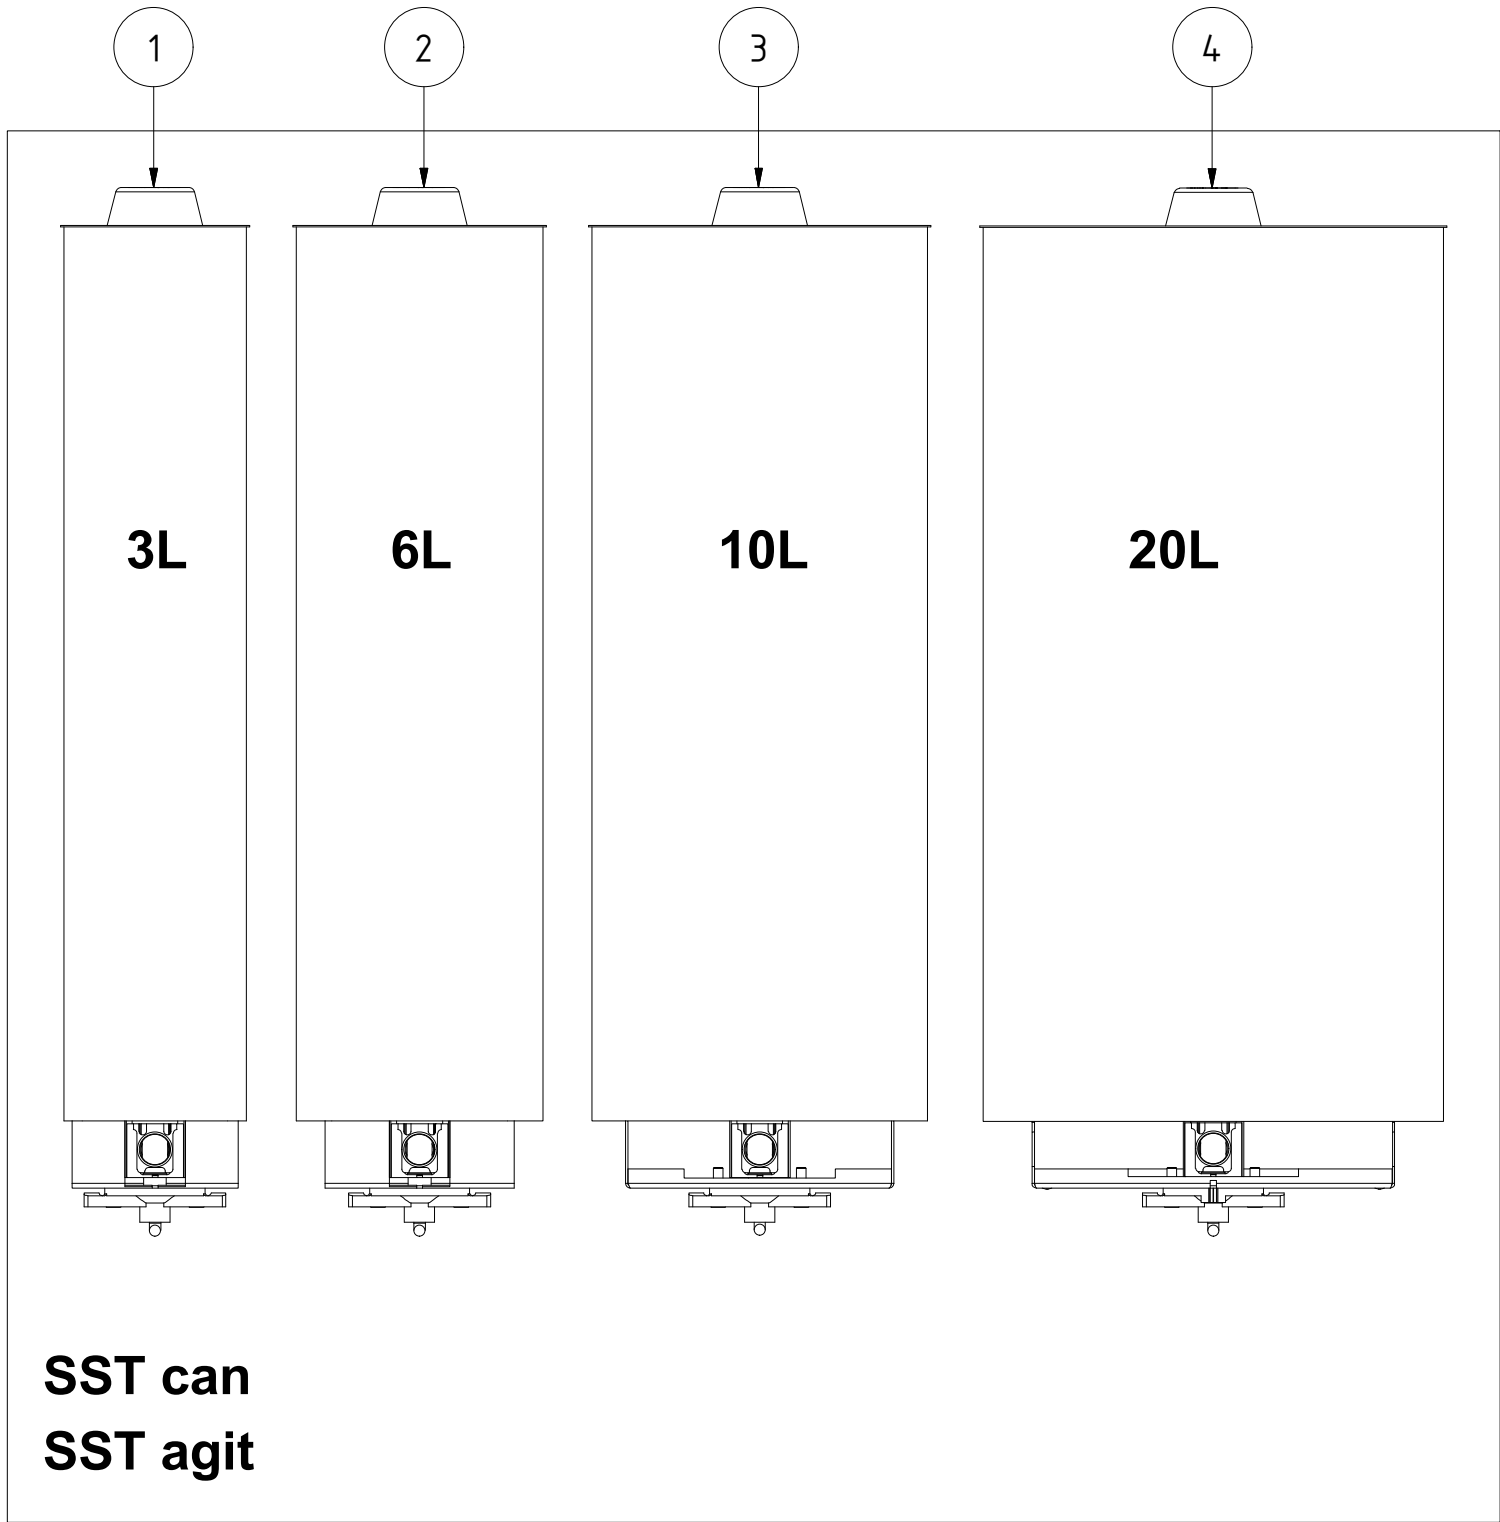

7340-1/2 Canisters

PARTS LIST			
ITEM	SPARE PART NUMBER	DESCRIPTION	REMARKS
1	1863215-SP	3L,SST can,std,1ex,SST agit	Page 7341
2	1863216-SP	6L,SST can,std,1ex,SST agit	Page 7342
3	1810599-SP	10L,SST can,std,1ex,SST agit	Page 7343
4	1810603-SP	20L,SST can,std,1ex,SST agit	Page 7344
5	1809888-SP	3L,SST can,std,1ex,POM agit	Page 7345
6	1810596-SP	6L,SST can,std,1ex,POM agit	Page 7346
7	1865011-SP	3L,POM can,std,1ex,POM agit	Page 7347
8	1865012-SP	6L,POM can,std,1ex,POM agit	Page 7348