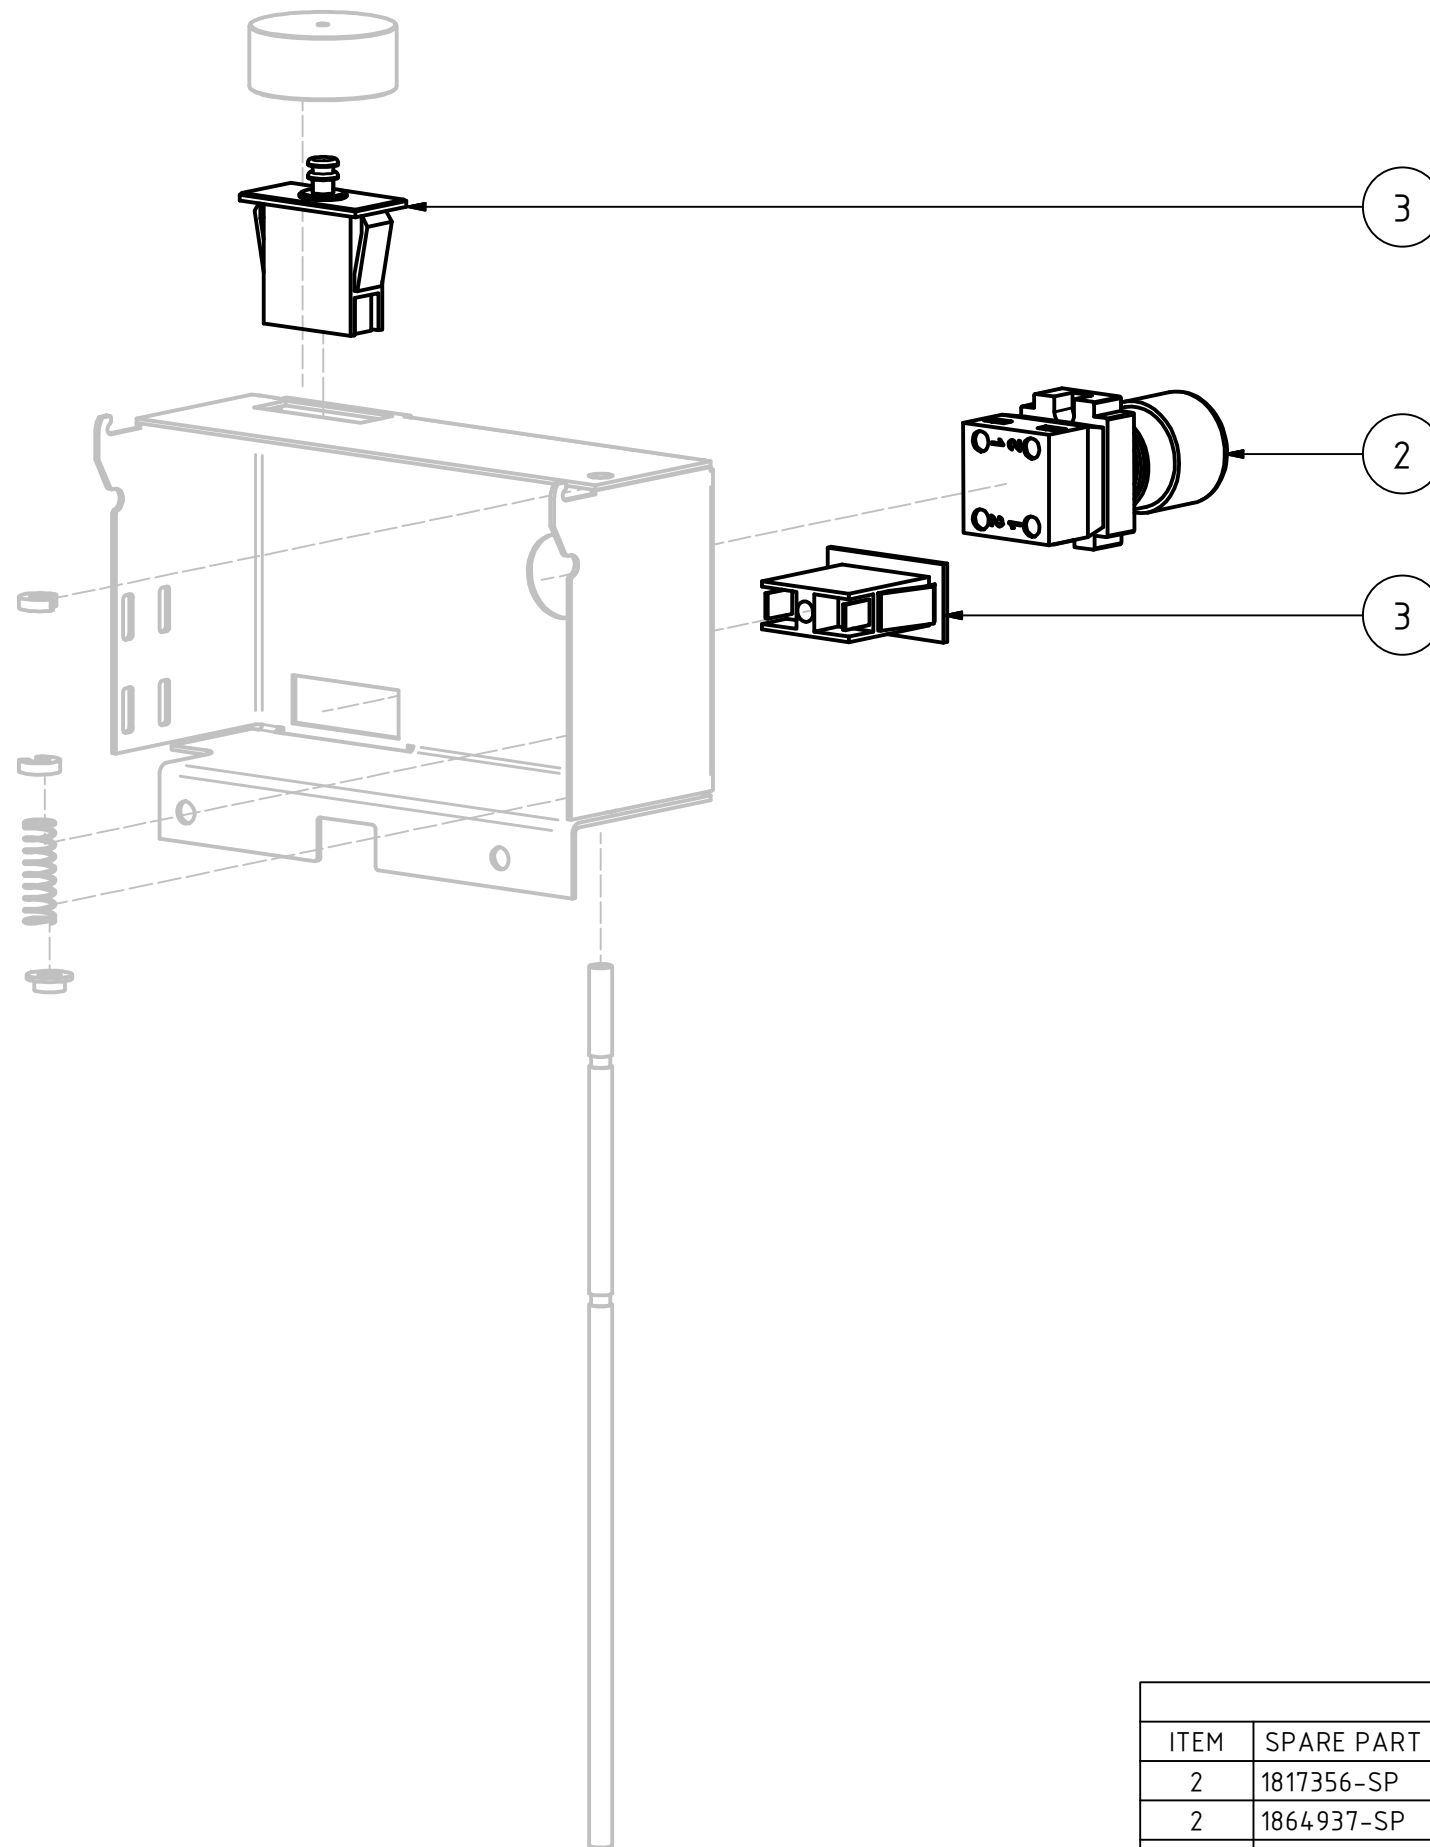

7321-B Gripper,spindle

From W26 2018,S.N.1056073

PARTS LIST			
ITEM	SPARE PART NUMBER	DESCRIPTION	REMARKS
5	1818527-SP	Bearing,gripper(set 1pc)	
8	1860091-SP	Bearing,ball,6200ZZ, set, 2pcs	
11	1818484-SP	Stepper,complete (set 1pc)	
13	1860066-SP	Coupling,Motor,Gripper,kit	
17	1819238-SP	Gripper,spindle, (set 1pc)	
18	1865511-SP	Sensor2/4/8,HA	Part of cable harness 1865744
20	1819733-SP	Gripper,spindle, (set 1pc)	

7322

Valve motor unit 1819175 -SP

PARTS LIST			
ITEM	SPARE PART NUMBER	DESCRIPTION	REMARKS
12	1819175-SP	Valve unit complete (set 1pc)	

7323

Emergency switch

PARTS LIST			
ITEM	SPARE PART NUMBER	DESCRIPTION	REMARKS
2	1817356-SP	EM-switch,assembly	UL approved models only
2	1864937-SP	Emergency,switch,complete	Part of cable harness 1865743
3	1812528-SP	Switch,D2D 1100	Part of cable harness 1865743