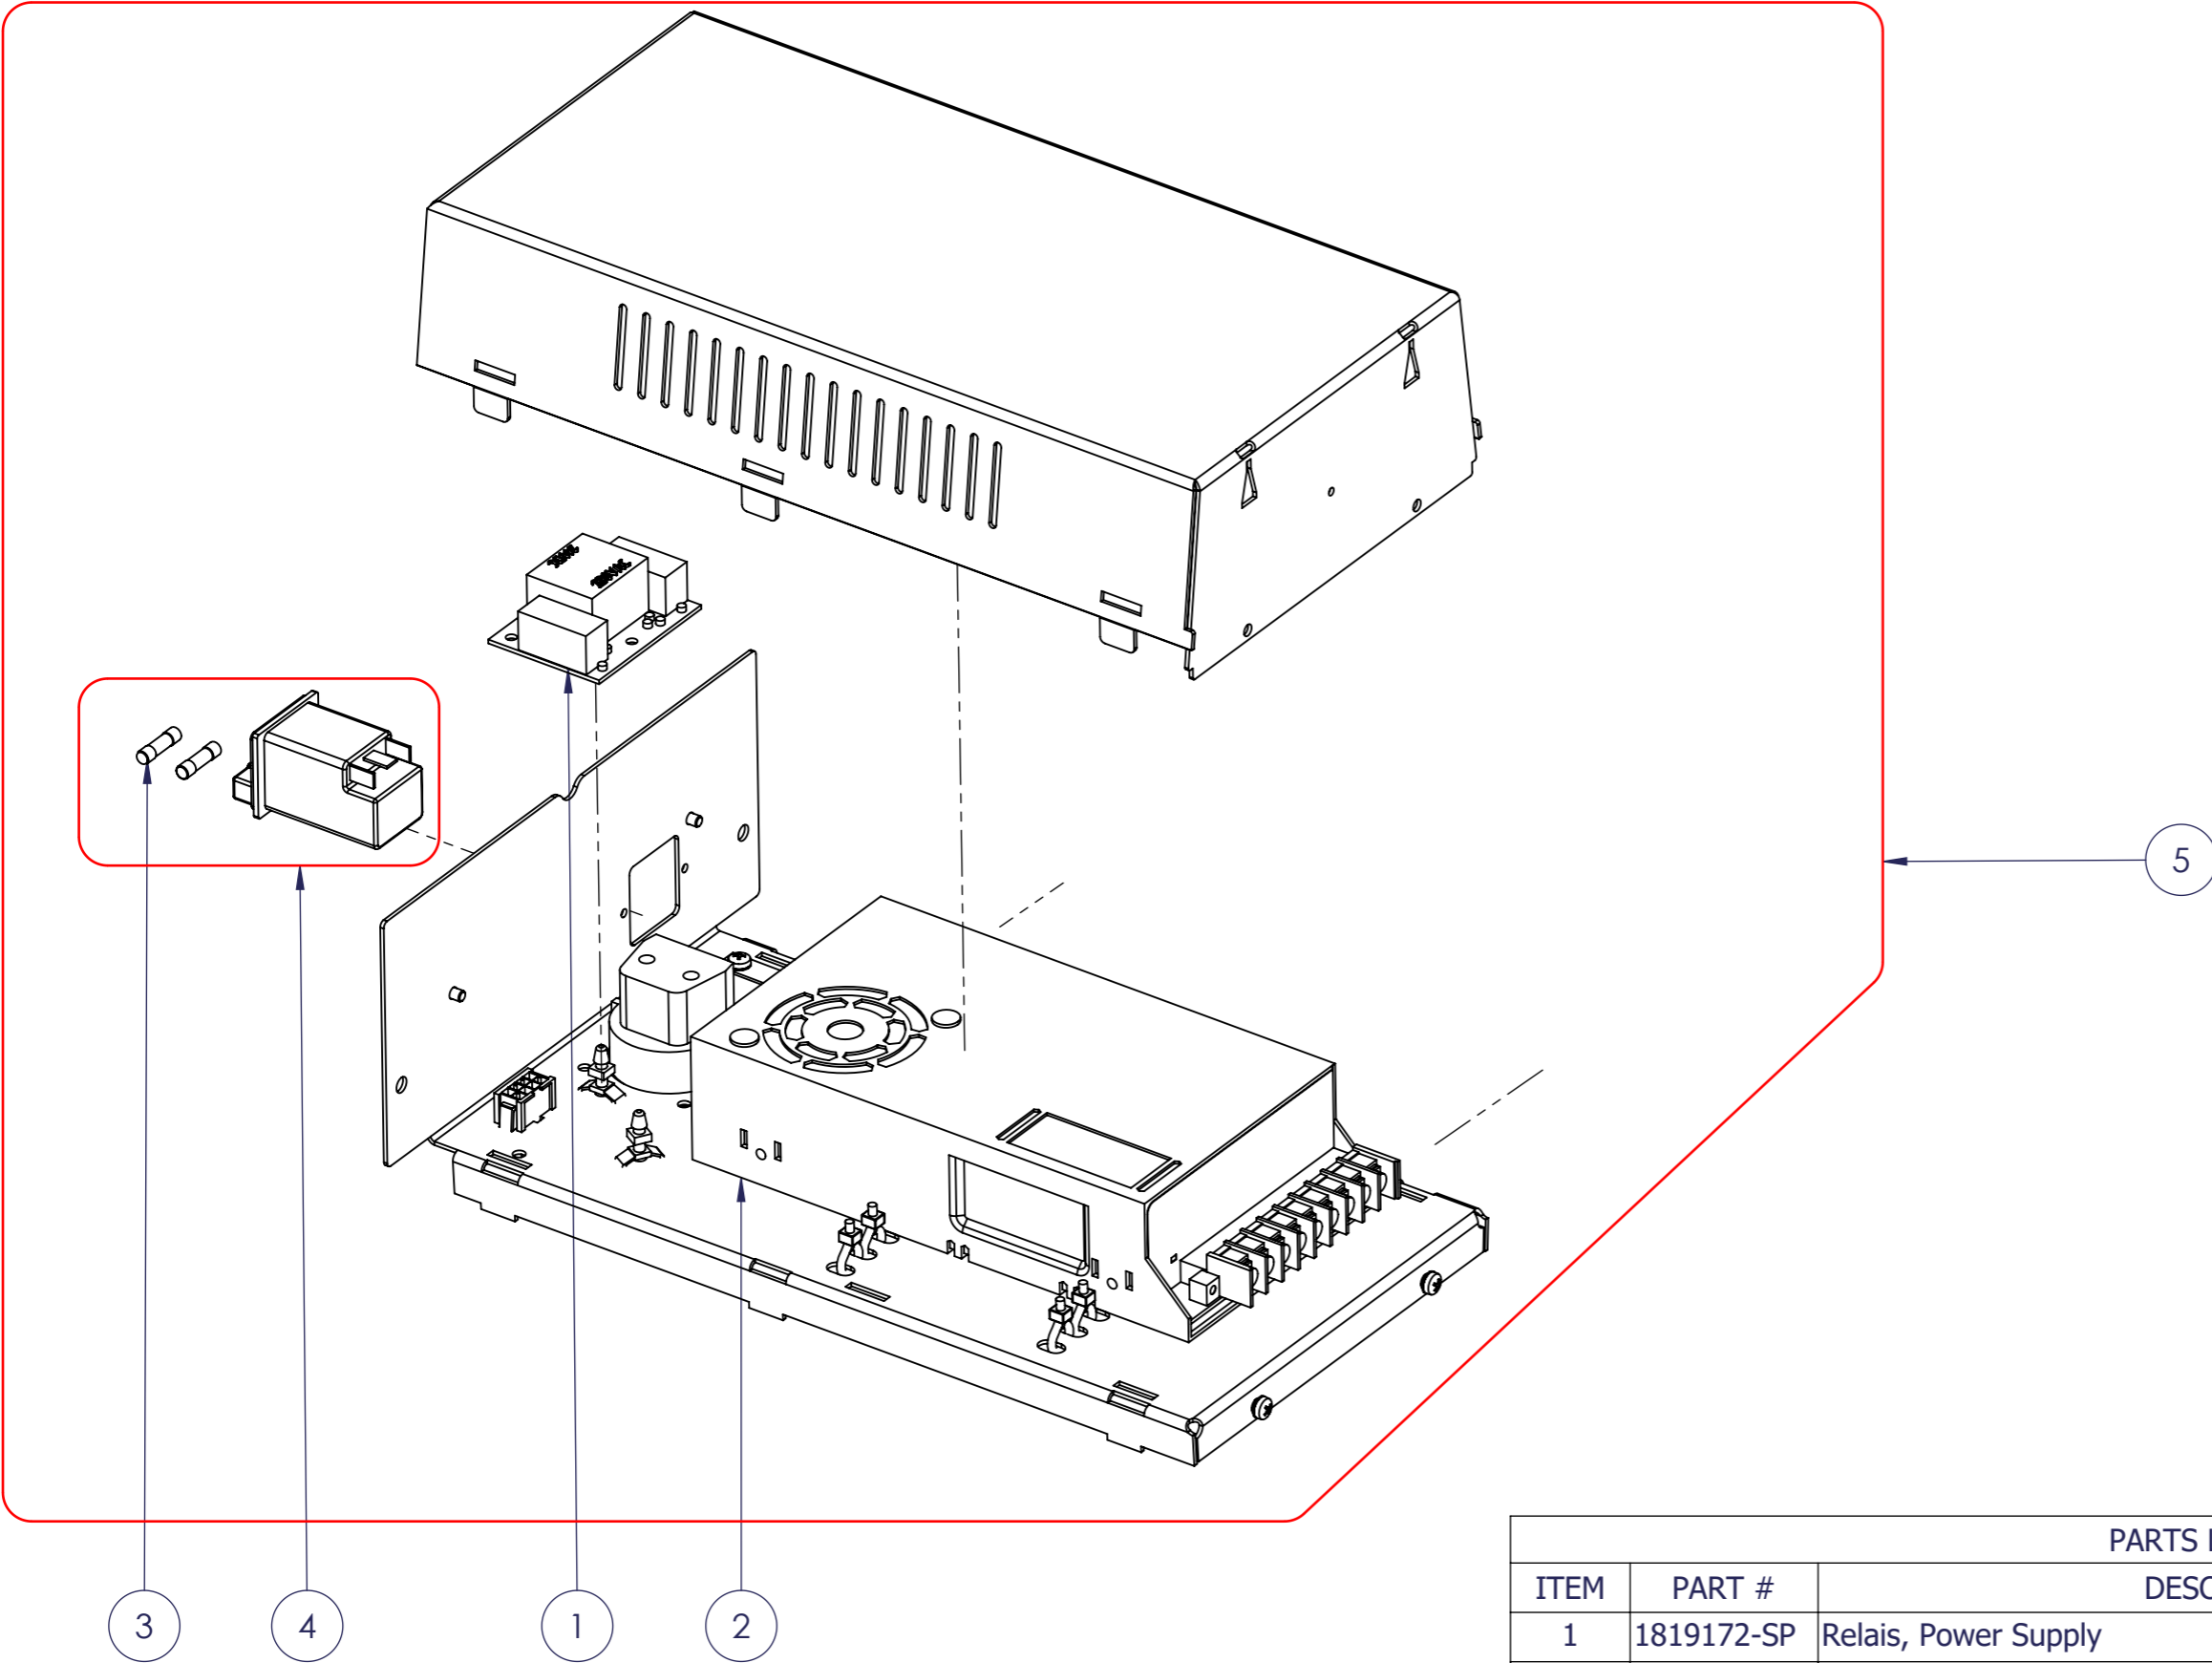

7334-C HAxx Power module (1820013-SP) From 17-12-2020

PARTS LIST			
ITEM	PART #	DESCRIPTION	REMARK
1	1819172-SP	Relais, Power Supply	
2	1819171-SP	Power supply,48VDC	
3	1819050-SP	Fuse,5AT,250V(set 10pcs)	
4	1818326-SP	Netentry with filter	
5	1820013-SP	Power module