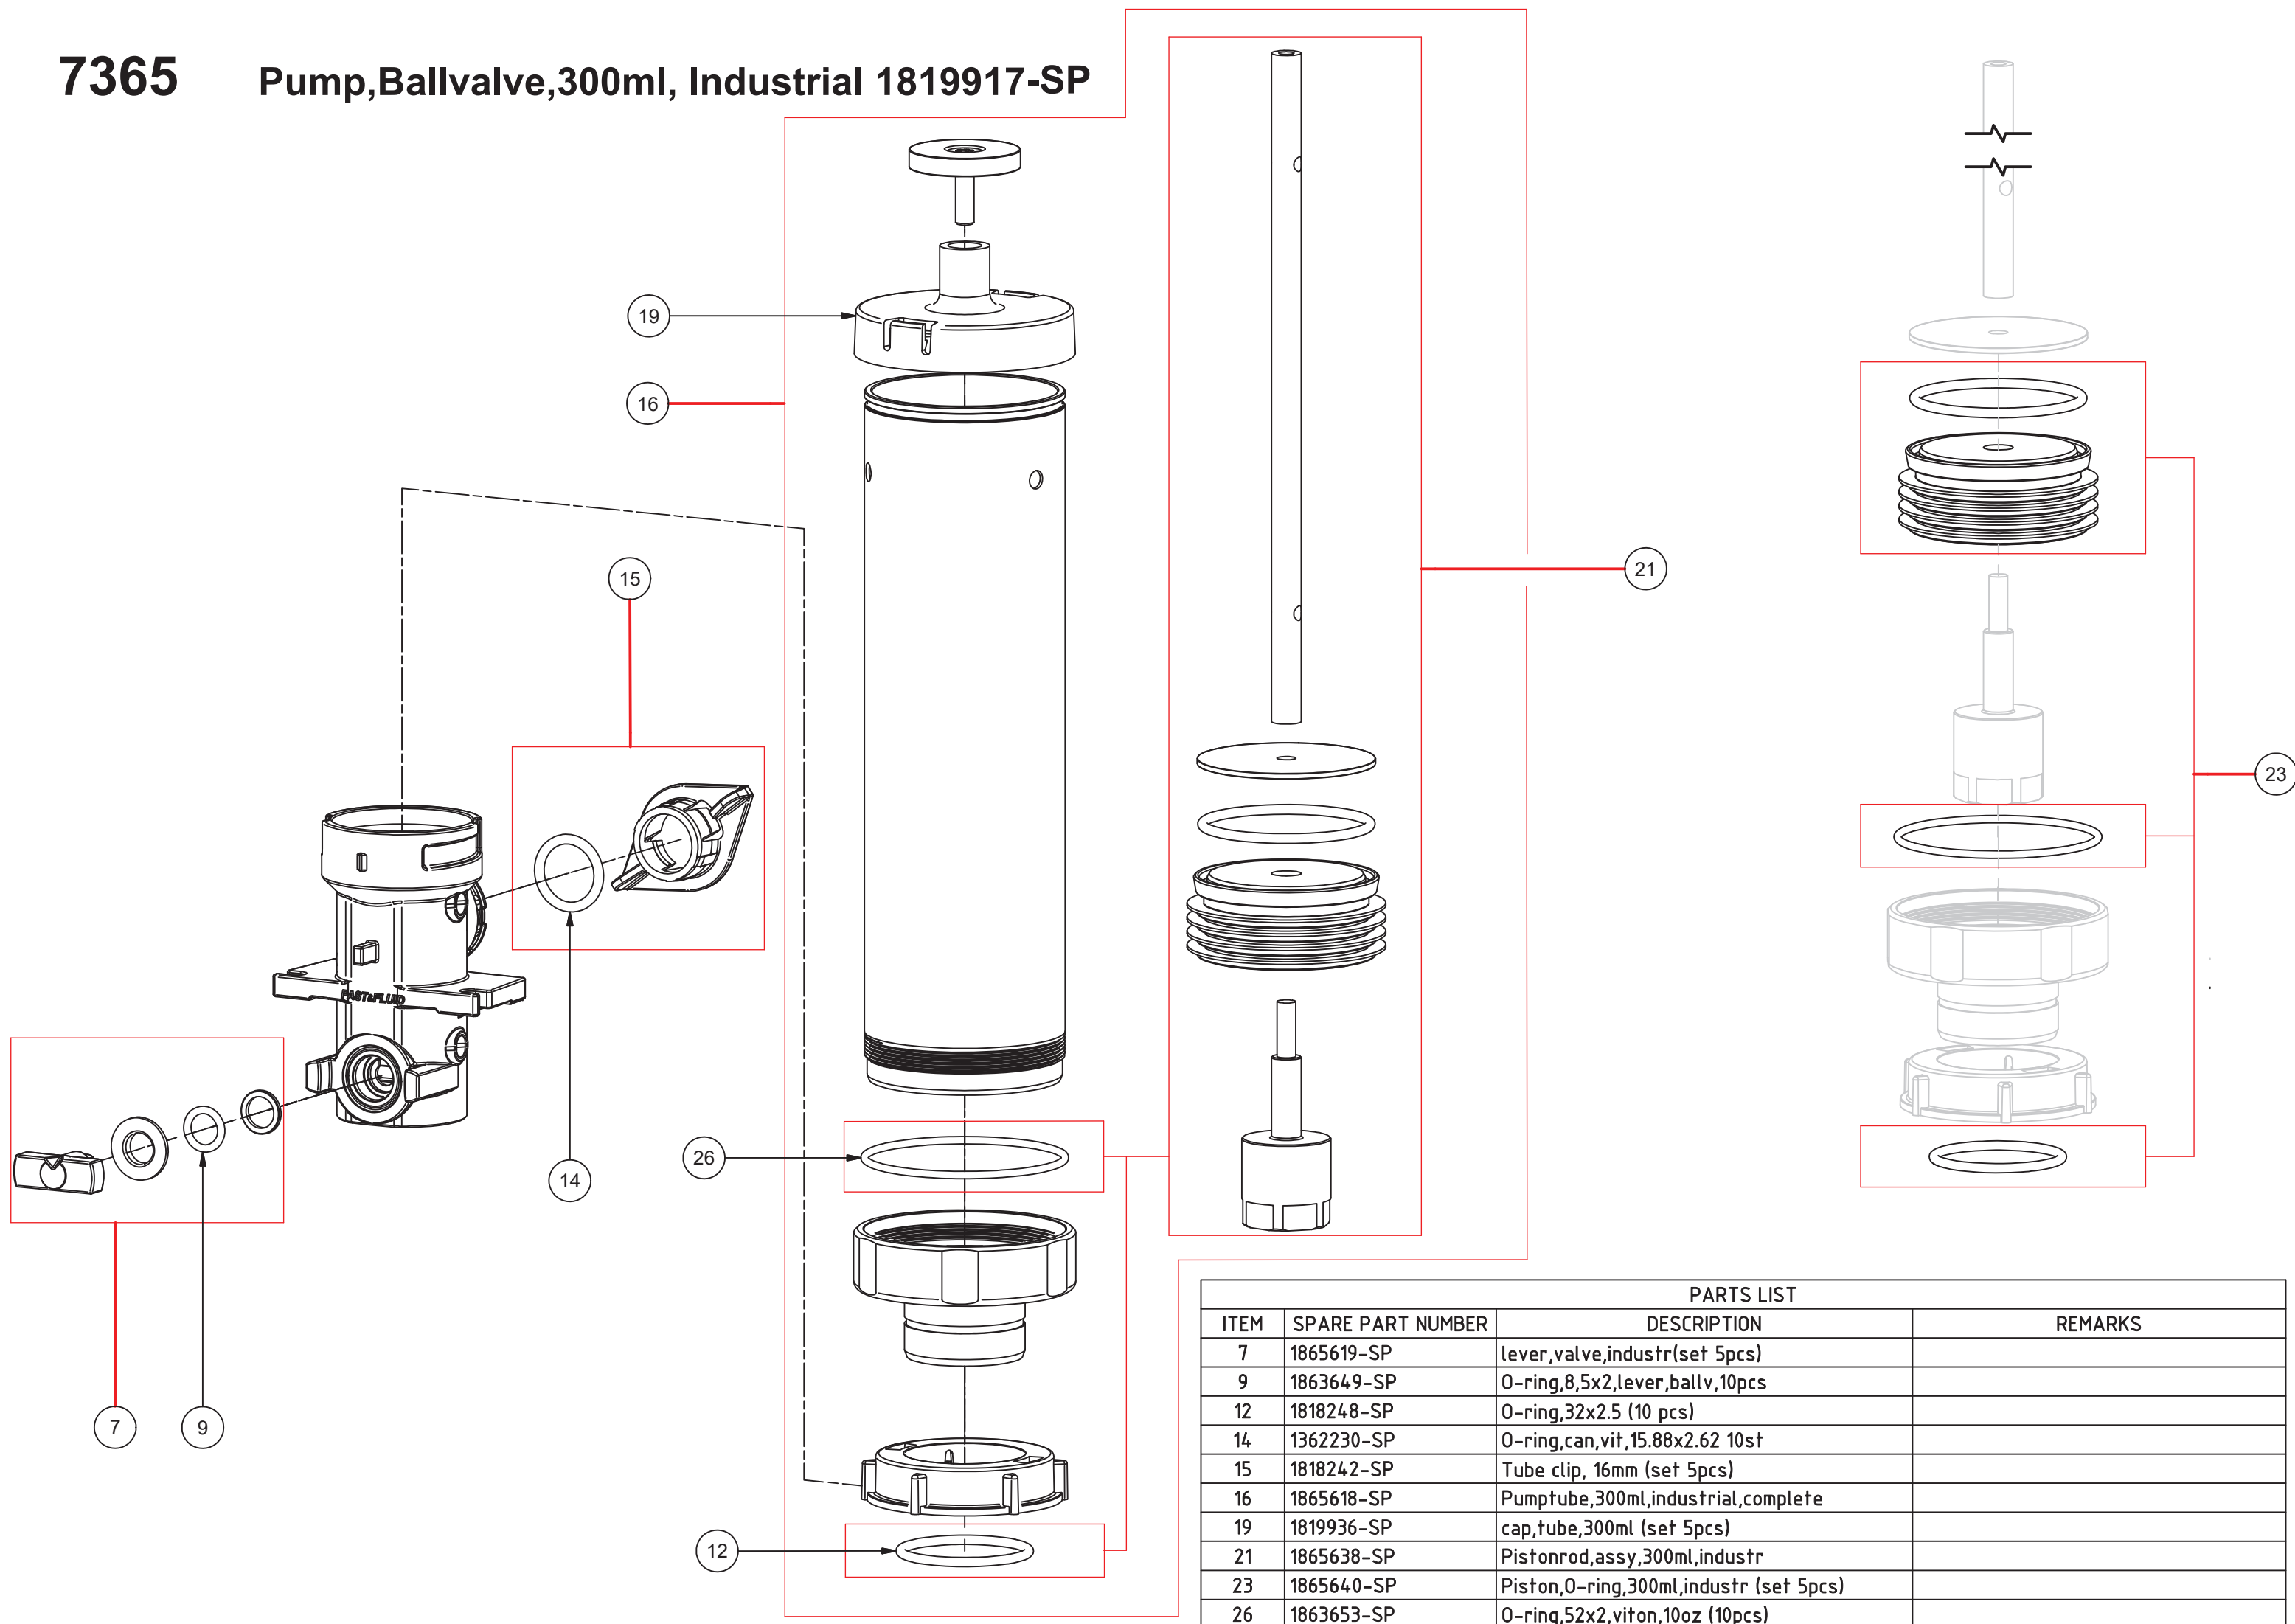

7365

Pump,Ballvalve,300ml, Industrial 1819917-SP

PARTS LIST			
ITEM	SPARE PART NUMBER	DESCRIPTION	REMARKS
7	1865619-SP	lever, valve, industr(set 5pcs)	
9	1863649-SP	O-ring, 8,5x2, lever, ballv, 10pcs	
12	1818248-SP	O-ring, 32x2.5 (10 pcs)	
14	1362230-SP	O-ring, can, vit, 15.88x2.62 10st	
15	1818242-SP	Tube clip, 16mm (set 5pcs)	
16	1865618-SP	Pumptube, 300ml, industrial, complete	
19	1819936-SP	cap, tube, 300ml (set 5pcs)	
21	1865638-SP	Pistonrod, assy, 300ml, industr	
23	1865640-SP	Piston, O-ring, 300ml, industr (set 5pcs)	
26	1863653-SP	O-ring, 52x2, viton, 10oz (10pcs)