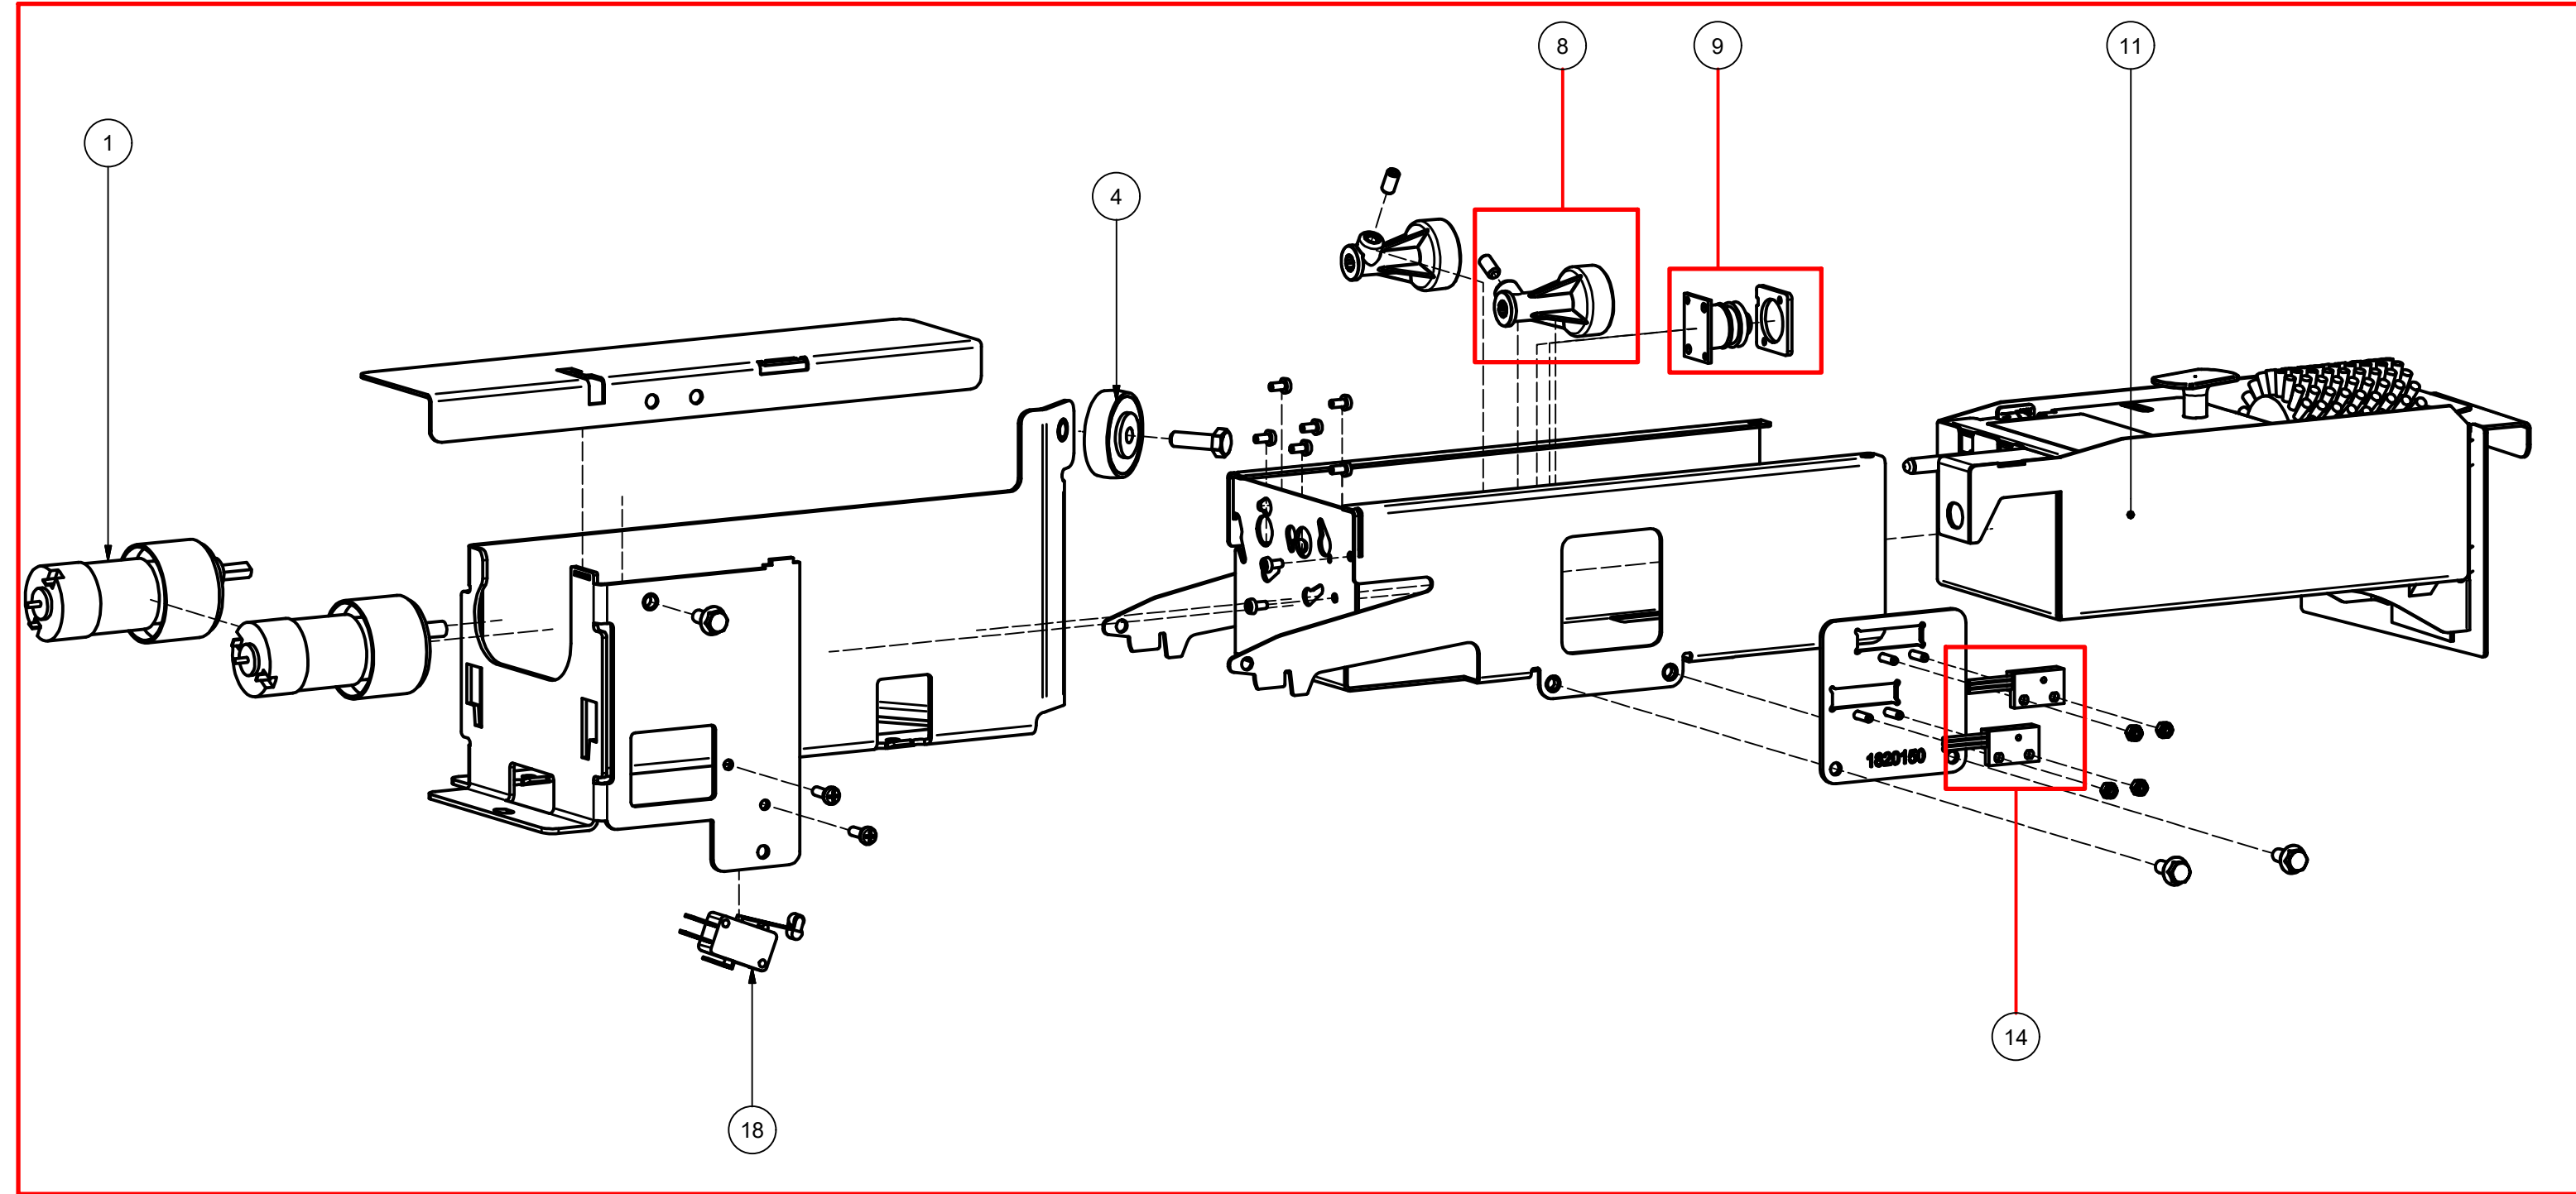

11

PARTS LIST			
ITEM	SPARE PART NUMBER	DESCRIPTION	REMARKS
11	1819274-SP	Heating module	

19

PARTS LIST			
ITEM	SPARE PART NUMBER	DESCRIPTION	REMARKS
1	1862721-SP	Motor,micro,158-24-100	
4	1862422-SP	Wheel,traversing,centric,35mm	
8	1818735-SP	Coupling,fork,brush(set 1pc)	
9	1818541-SP	Latch,push-in/out	
11		Smart brush container	Page 7378
14	1820152-SP	Sensors set (2pcs)	
18	1160200-SP	Switch,micro,V-166-105(R)	
19	1819942-SP	Brush,Sample Dispenser	