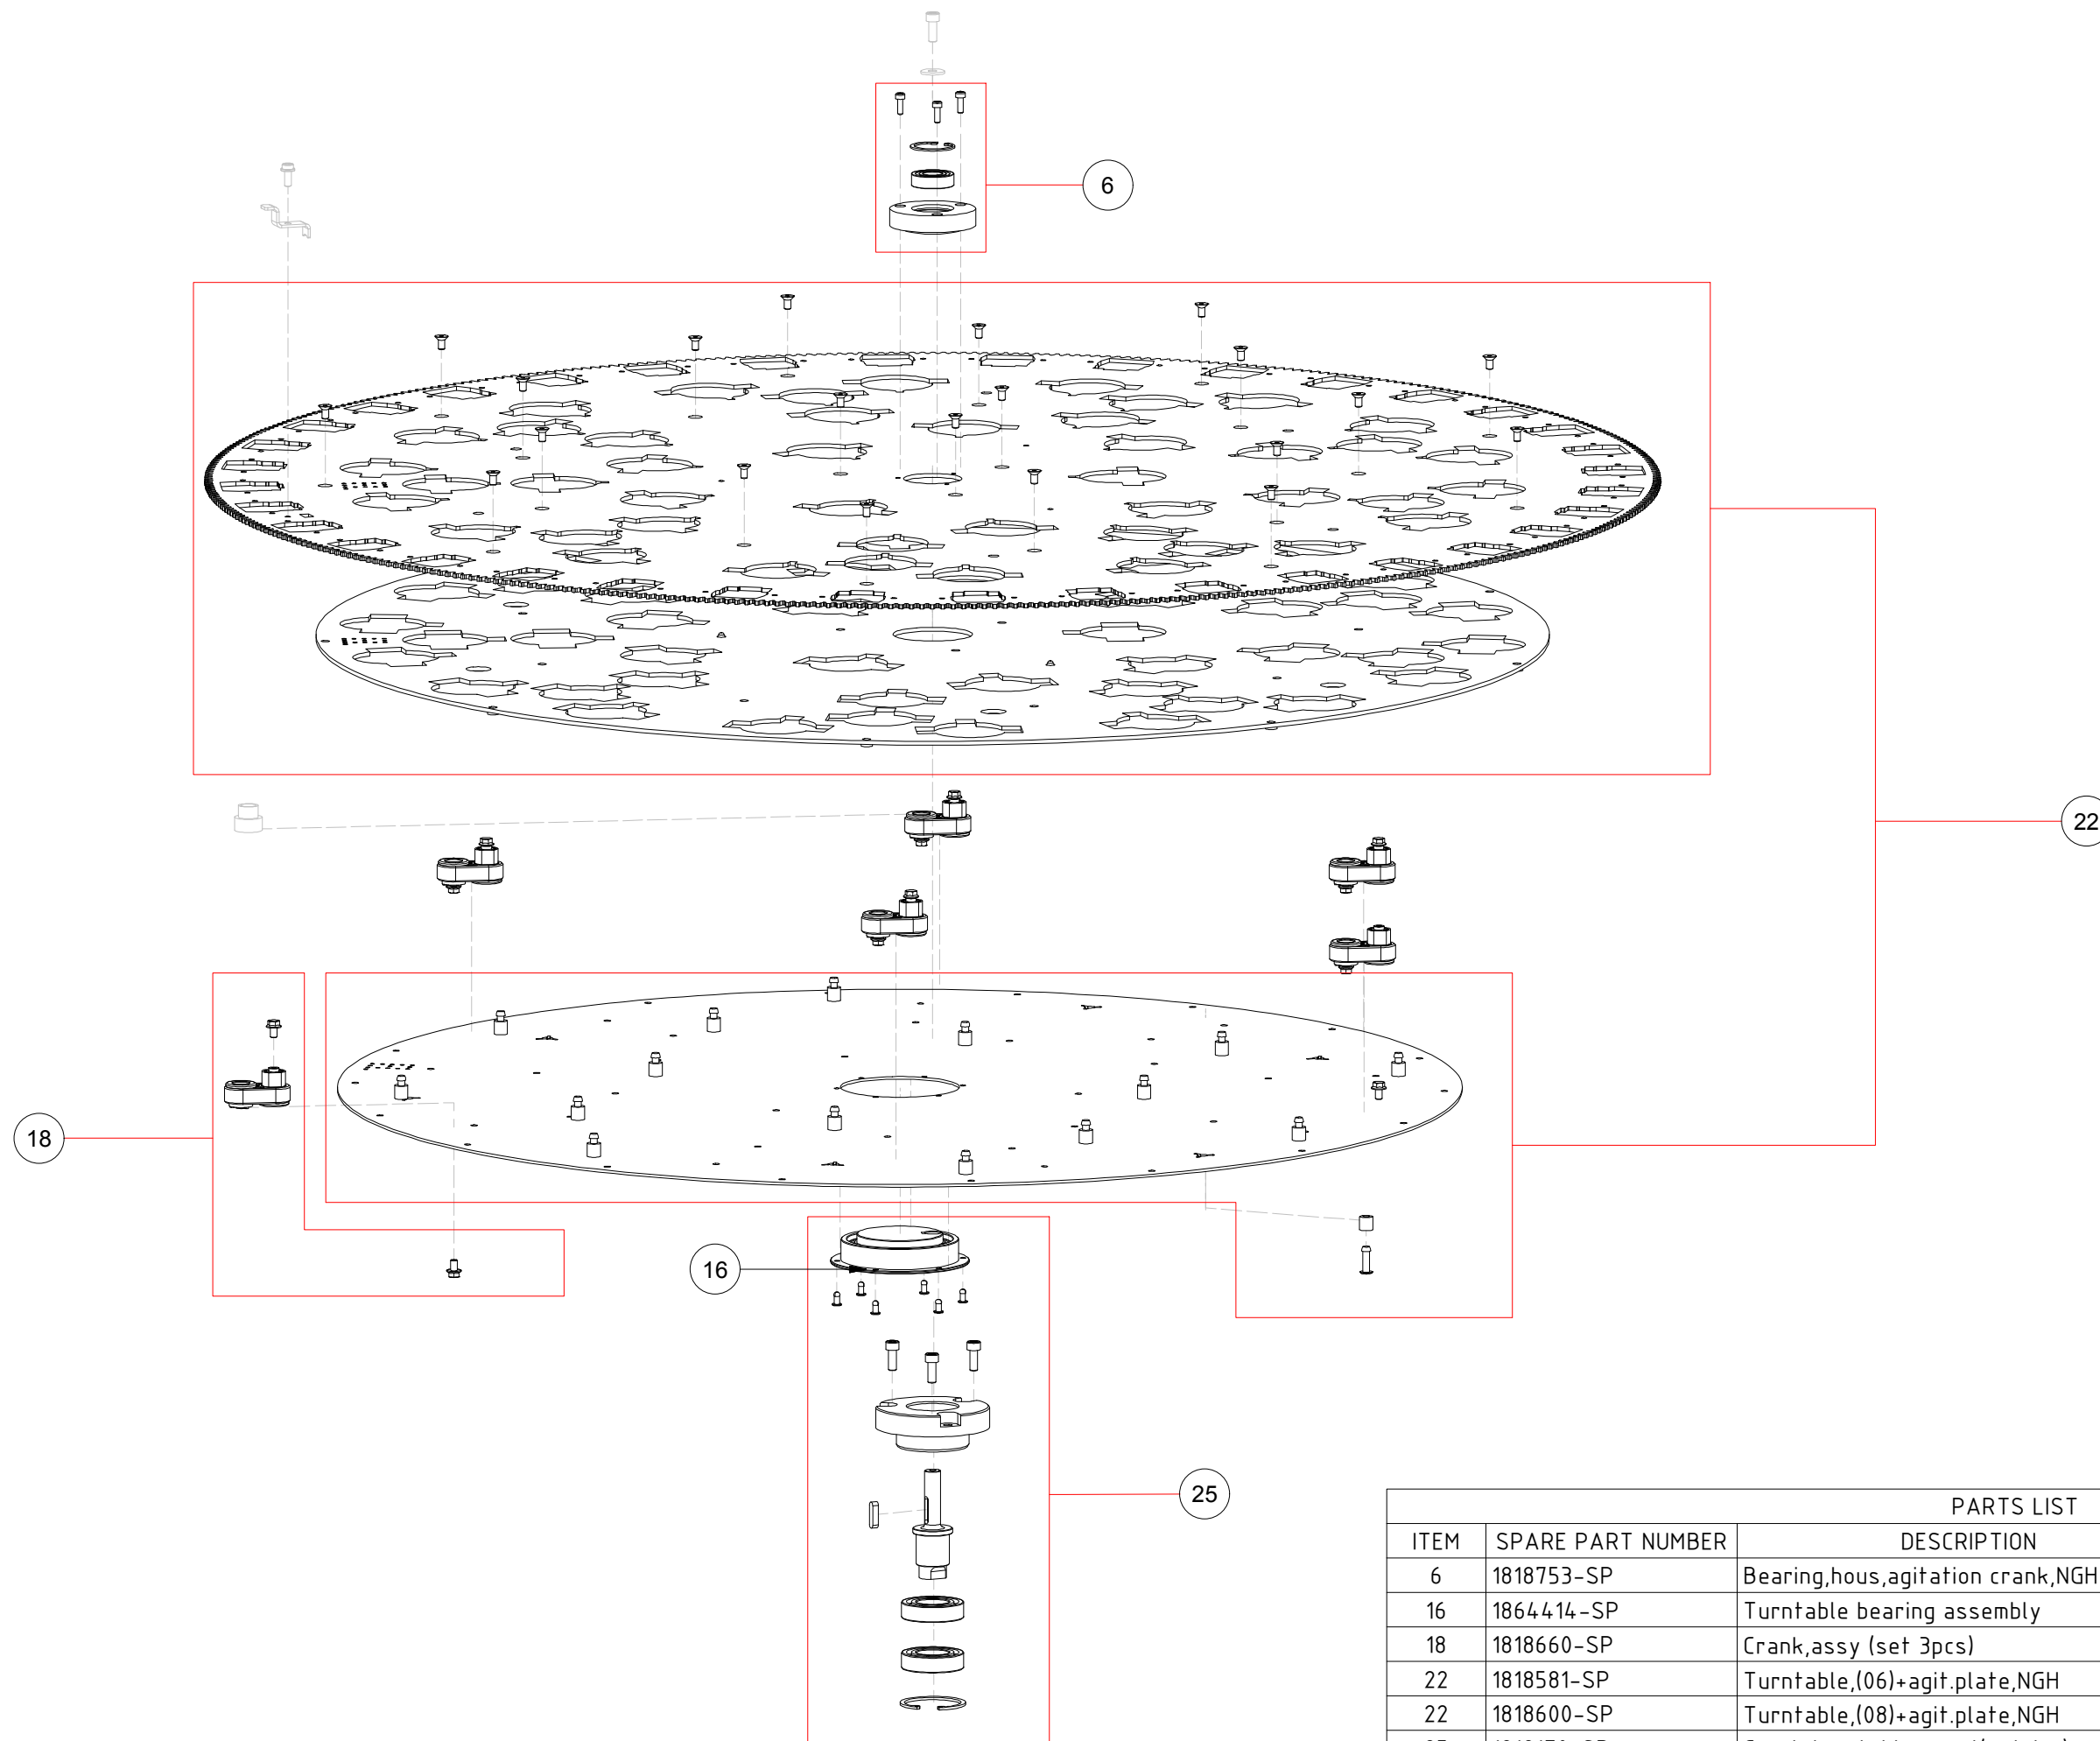

7335

Canister plates

PARTS LIST			
ITEM	SPARE PART NUMBER	DESCRIPTION	REMARKS
6	1818753-SP	Bearing,hous,agitation crank,NGH	
16	1864414-SP	Turntable bearing assembly	
18	1818660-SP	Crank,assy (set 3pcs)	
22	1818581-SP	Turntable,(06)+agit.plate,NGH	
22	1818600-SP	Turntable,(08)+agit.plate,NGH	
25	1819170-SP	Crank,turntable,compl(set 1pc)