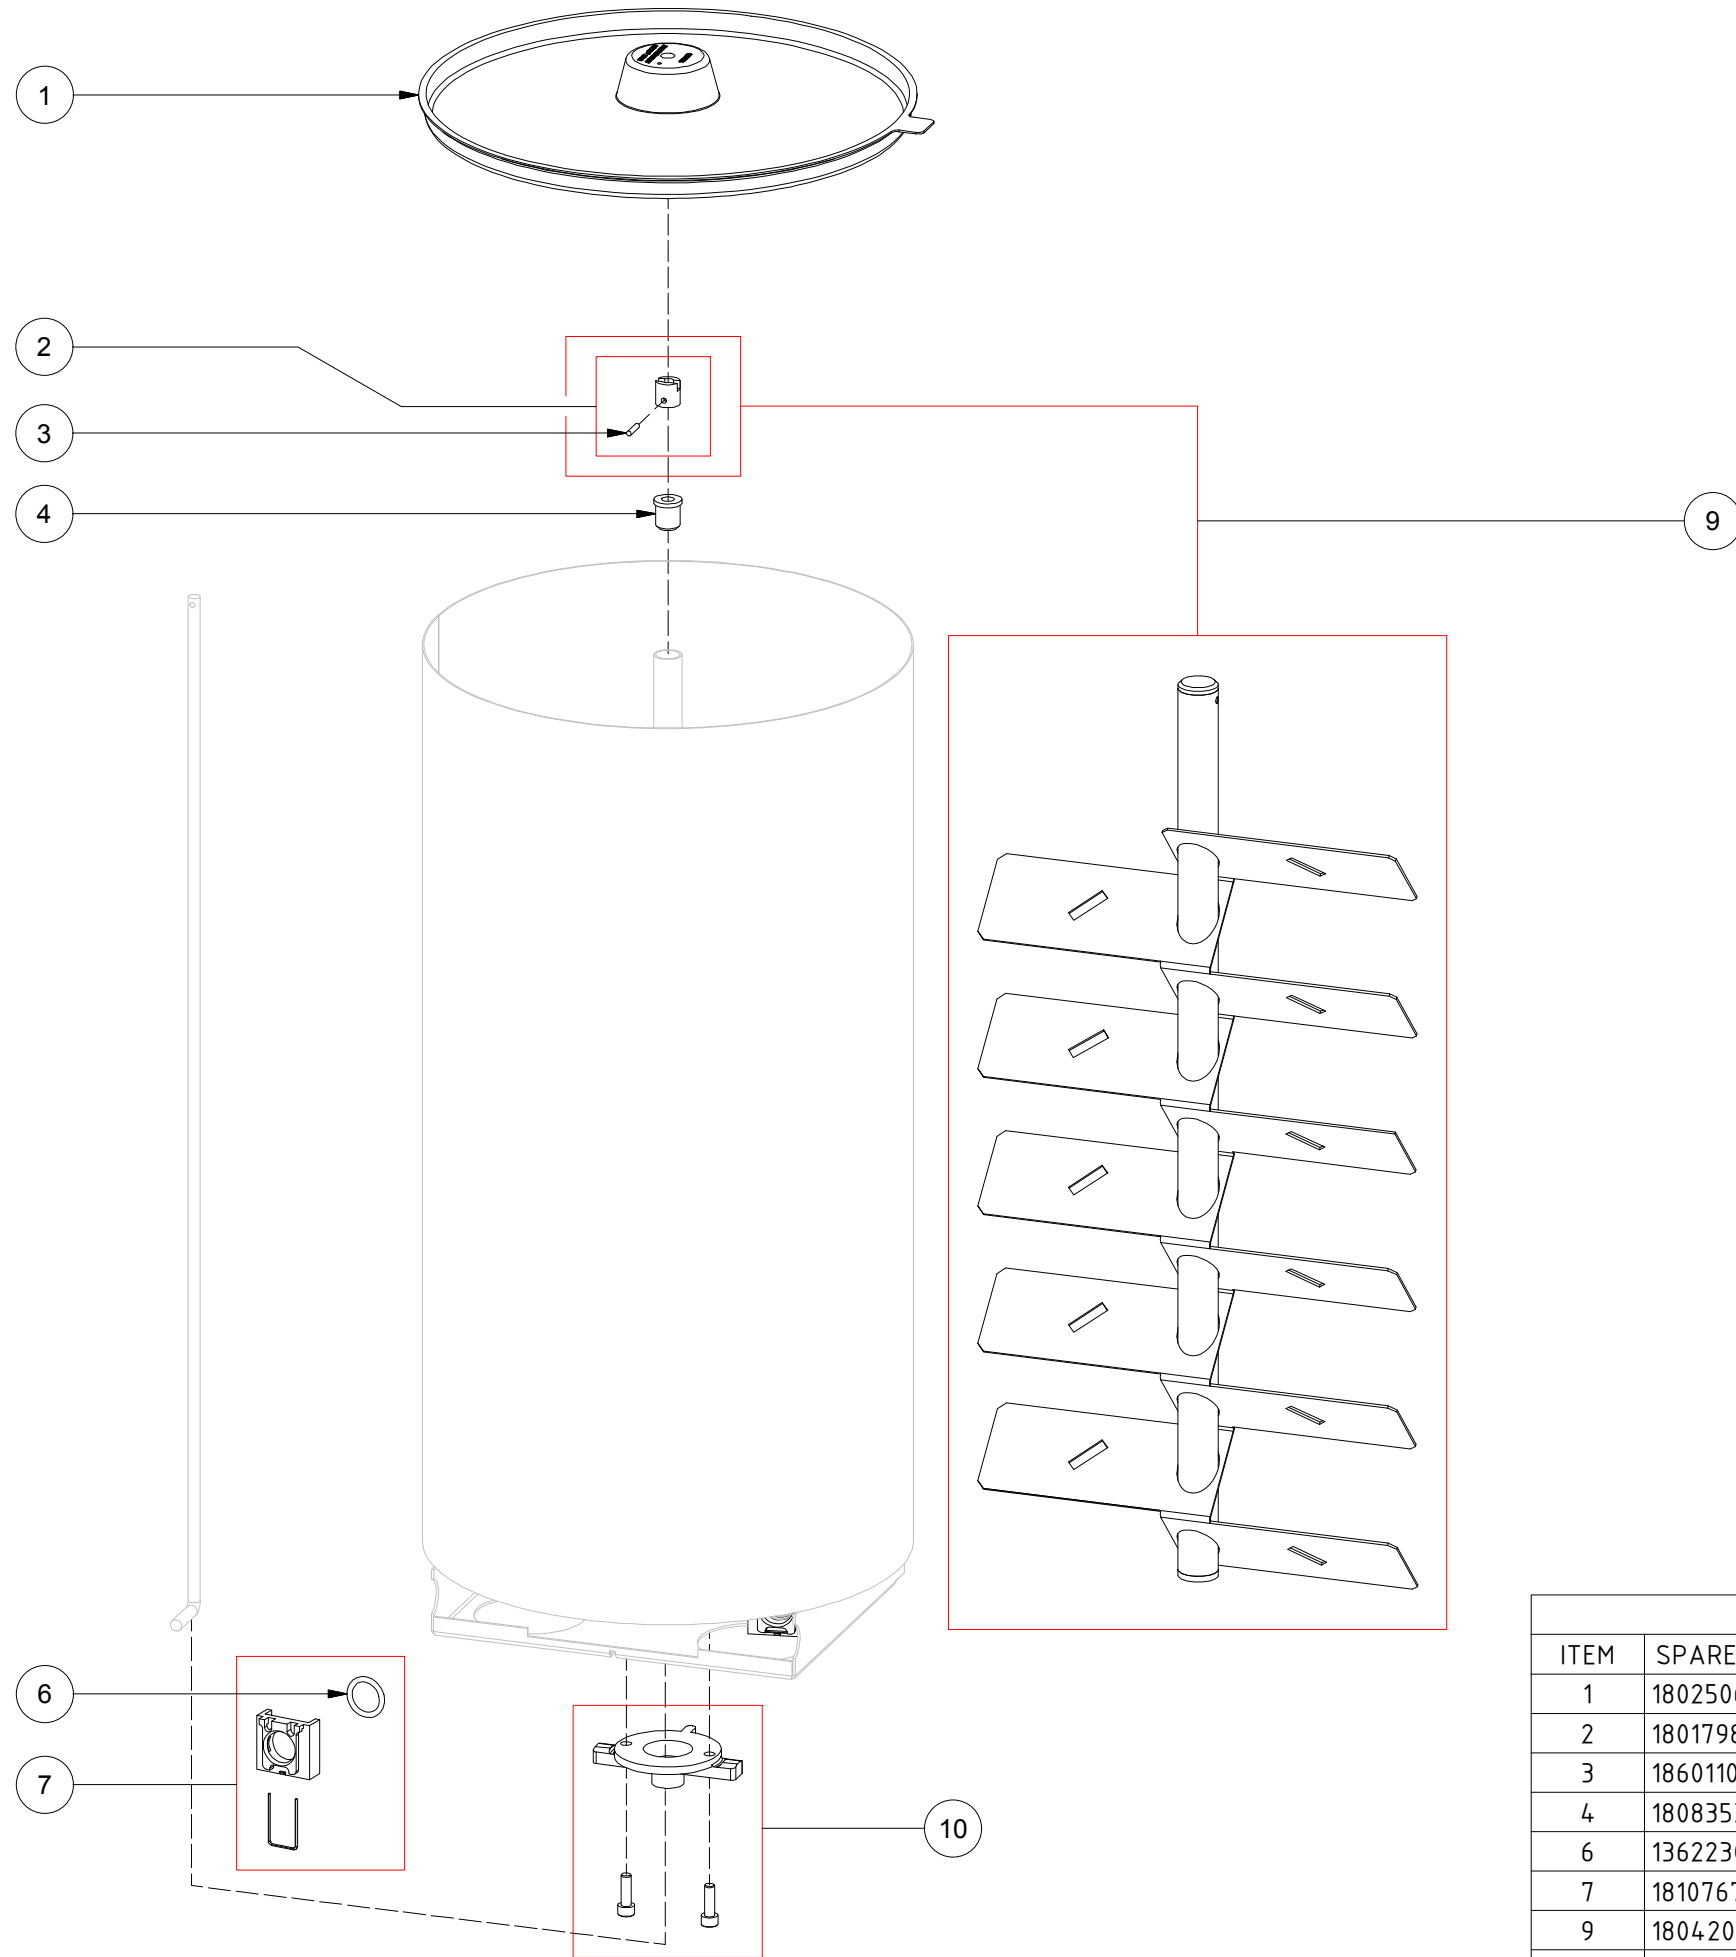

7352 20L,SST can,out,2ex,SST agit 1810763-SP

PARTS LIST			
ITEM	SPARE PART NUMBER	DESCRIPTION	REMARKS
1	1802506-SP	Lid POM,20L can,5pcs	
2	1801798-SP	Bush,center,agit.shaft,HA	
3	1860110-SP	Pin,spirol,f2.5x12,Sst,25pcs.	
4	1808353-SP	BUSH,6MM SHAFT,AGIT 20L,HAL	
6	1362230-SP	O-ring,viton,15.88x2.62,10pcs	
7	1810767-SP	Clip,spring,tube,(Set 5pcs)	
9	1804202-SP	Agit SST, 20L SST can	
10	1816106-SP	Cap,bottom,sst can with screws