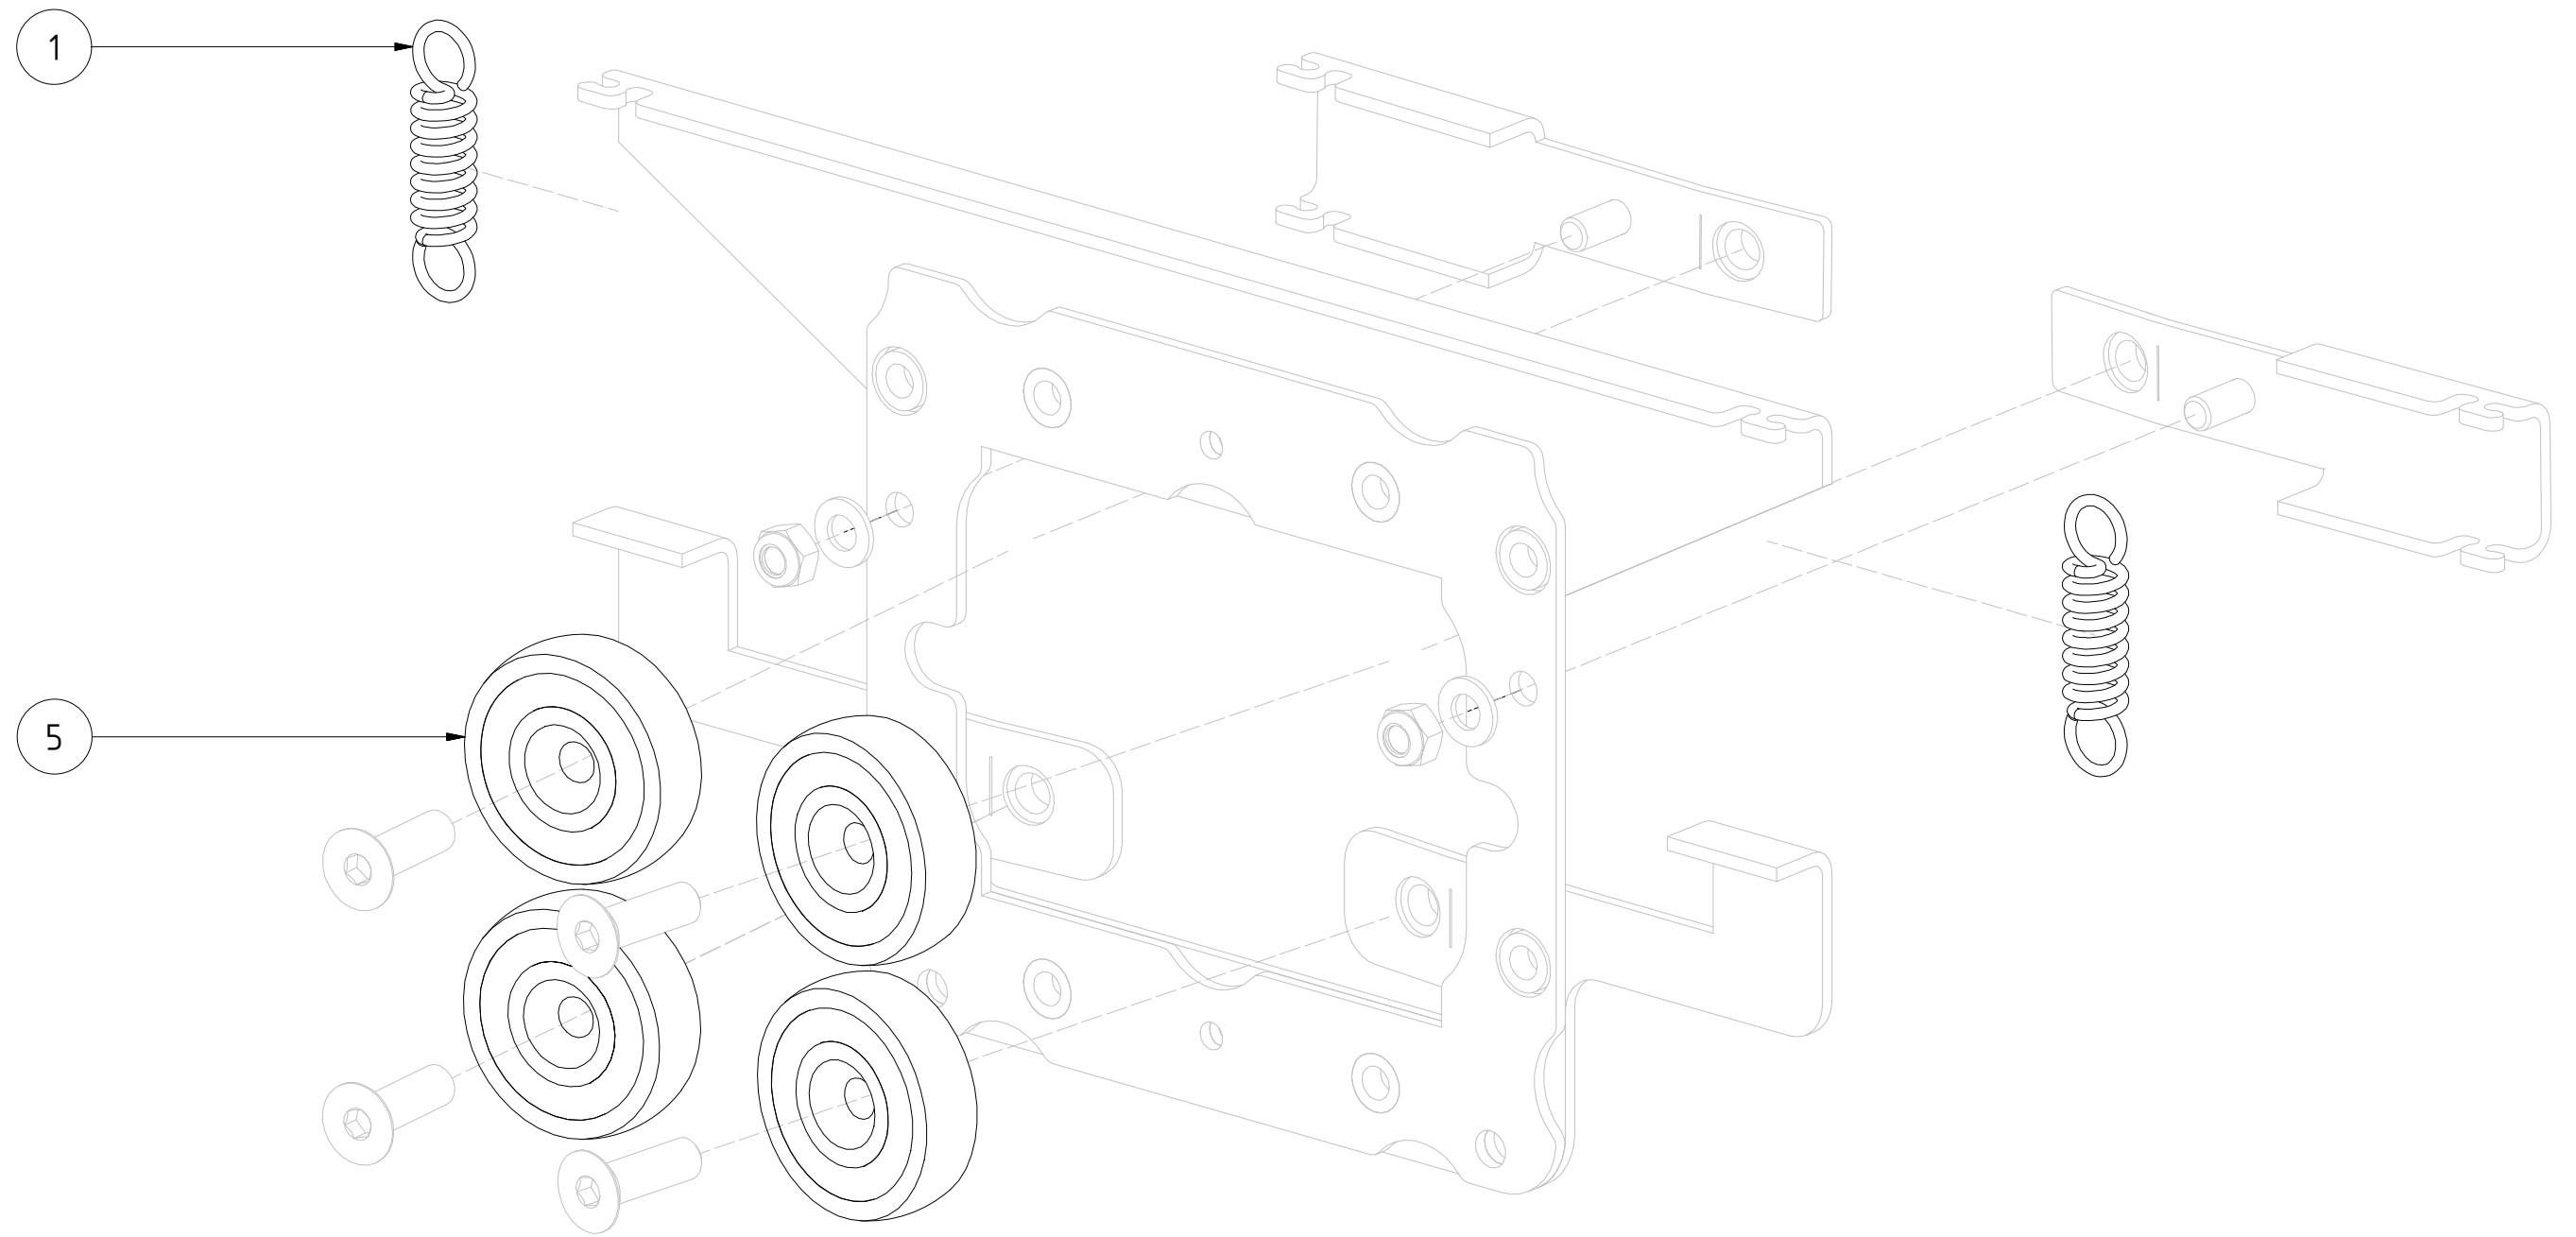

7381

Sample, bearing plate, valve motor

PARTS LIST			
ITEM	SPARE PART NUMBER	DESCRIPTION	REMARKS
1	1820536-SP	Spring (set 2pcs)	
5	1818698-SP	Wheel,asymmetric,35mm(set 4pcs)