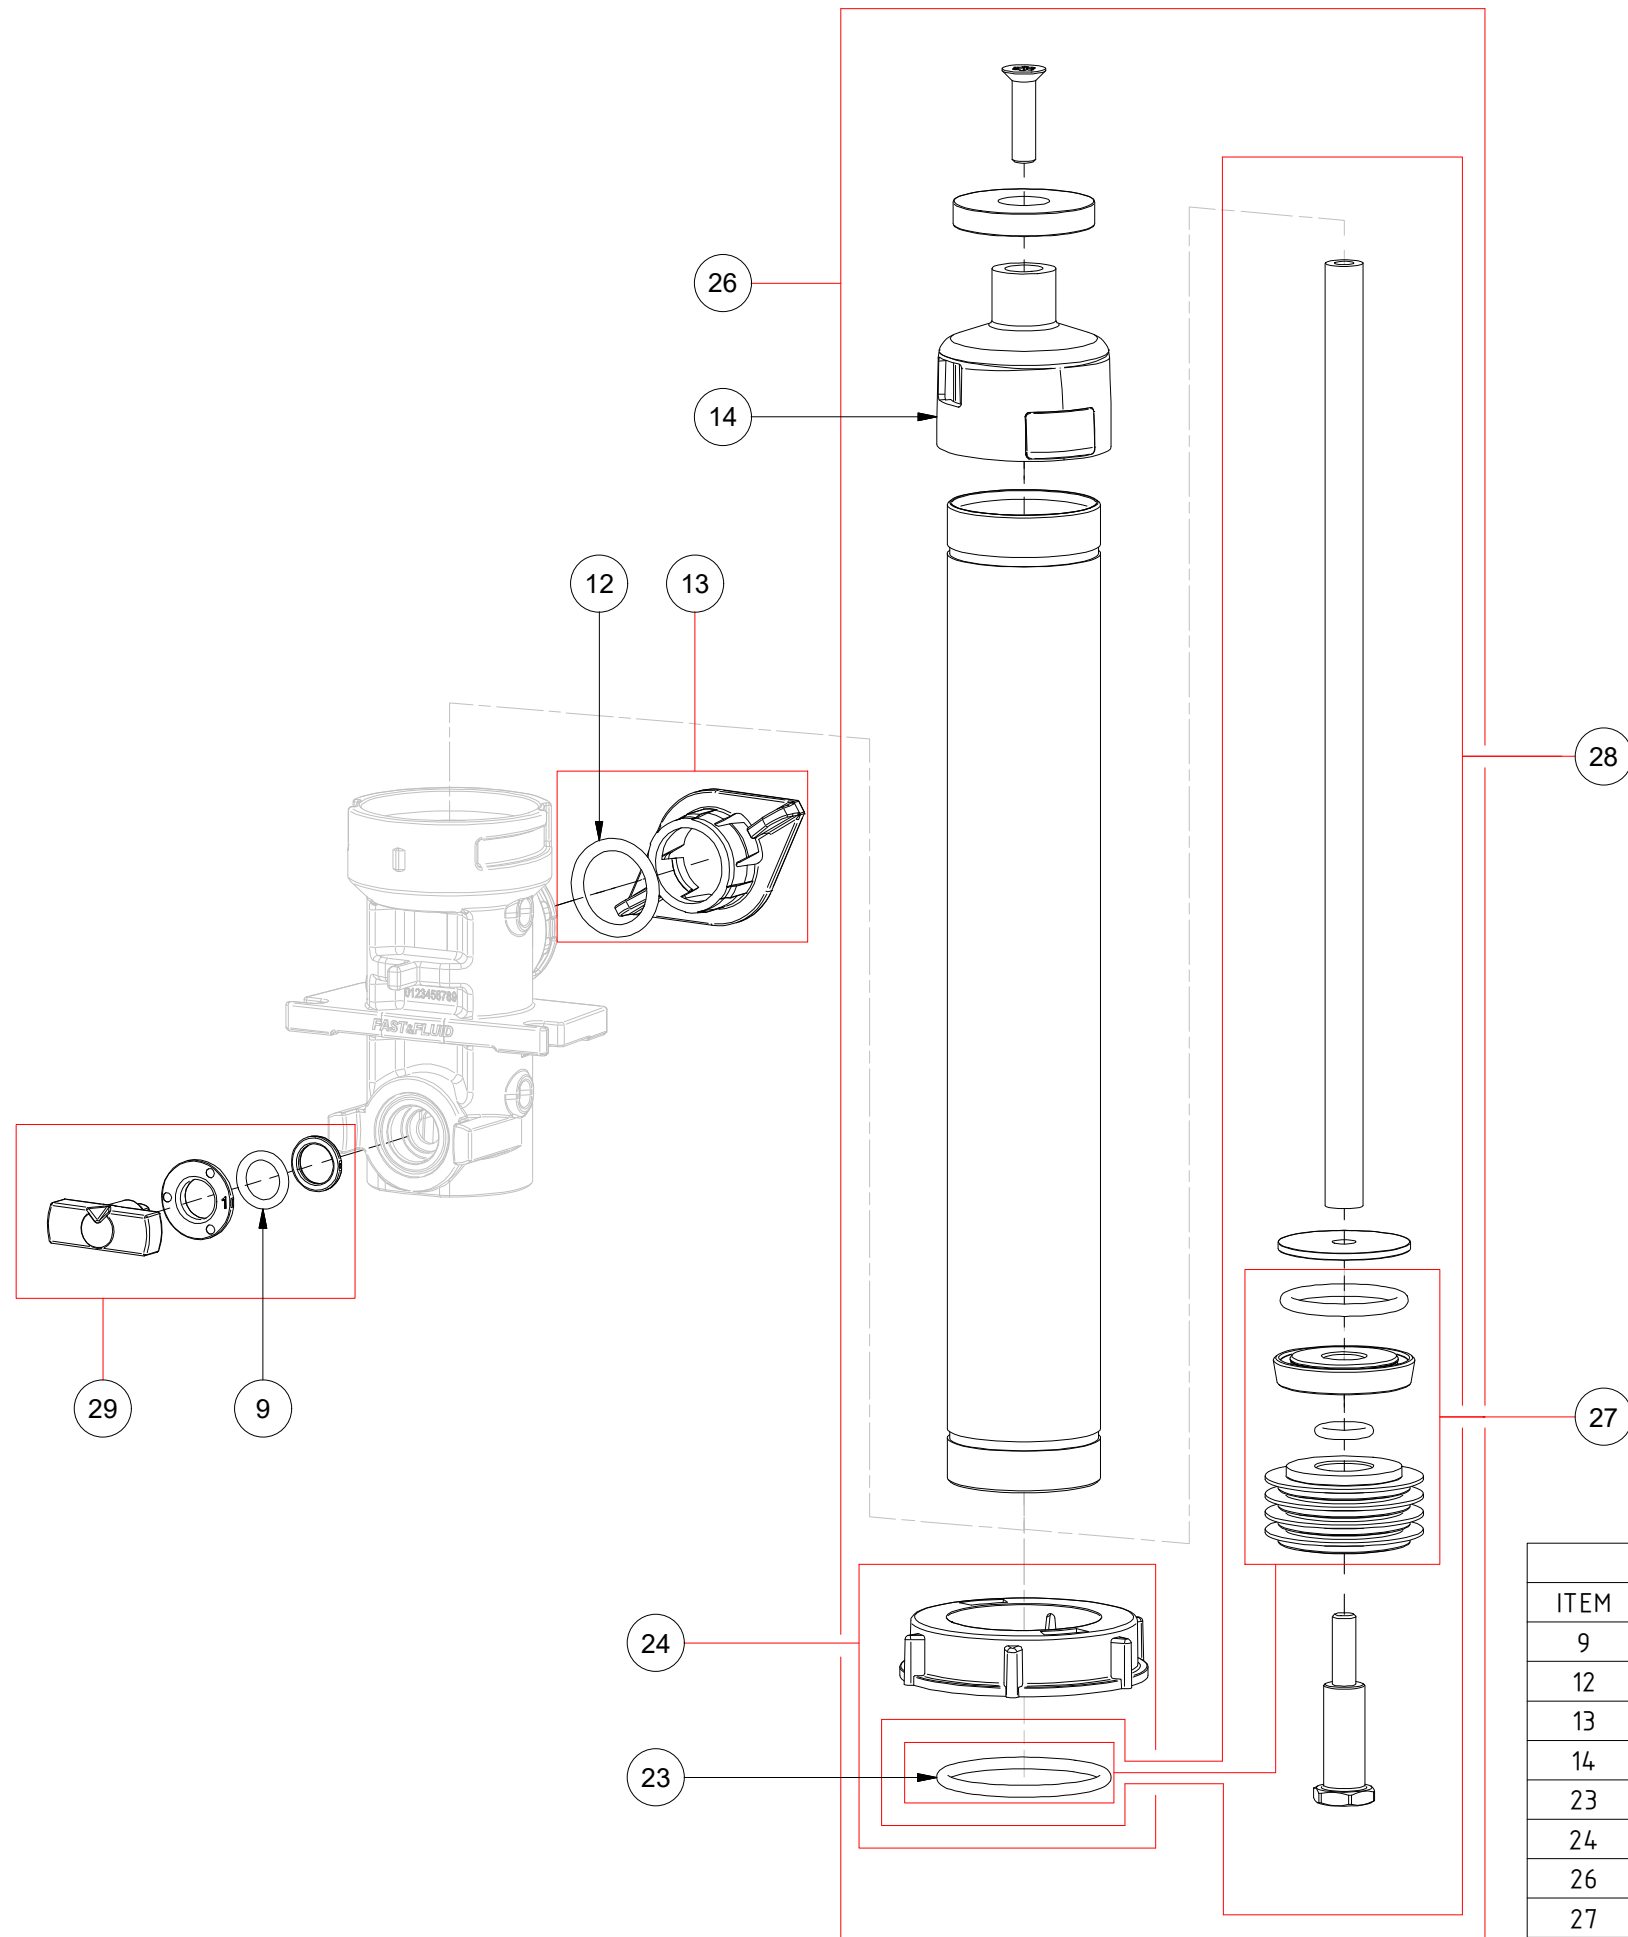

7365

Pump,Ballvalve,300ml, Industrial 1819917-SP

PARTS LIST			
ITEM	SPARE PART NUMBER	DESCRIPTION	REMARKS
7	1865619-SP	lever, valve, industr(set 5pcs)	
9	1863649-SP	O-ring, 8,5x2, lever, ballv, 10pcs	
12	1818248-SP	O-ring, 32x2.5 (10 pcs)	
14	1362230-SP	O-ring, can, vit, 15.88x2.62 10st	
15	1818242-SP	Tube clip, 16mm (set 5pcs)	
16	1865618-SP	Pumptube, 300ml, industrial, complete	
19	1819936-SP	cap, tube, 300ml (set 5pcs)	
21	1865638-SP	Pistonrod, assy, 300ml, industr	
23	1865640-SP	Piston, O-ring, 300ml, industr (set 5pcs)	
26	1863653-SP	O-ring, 52x2, viton, 10oz (10pcs)	

7366

Pump,Ballvalve,100ml, high performance 1820345-SP

PARTS LIST			
ITEM	SPARE PART NUMBER	DESCRIPTION	REMARKS
9	1863649-SP	O-ring,8,5x2,lever,ballv,10pcs	
12	1362230-SP	O-ring,can,vit,15.88x2.62 10st	
13	1818242-SP	Tube clip, 16mm (set 5pcs)	
14	1820012-SP	Cap,tube,industrial (set 5pcs)	
23	1818248-SP	O-ring,32x2.5 (10 pcs)	
24	1818240-SP	Ring,tube,100ml, (set 5pcs)	
26	1820346-SP	Pumptube,100ml,HPP,compl.(set 1pc)	
27	1865791-SP	Piston,100ml,HPP (set 5pcs)	
28	1865790-SP	Piston,rod,assy,100ml,HPP	
29	1865619-SP	Lever, valve, industr(set 5 pcs)	

7367

Pump,Ballvalve,300ml, high performance 1820328-SP

PARTS LIST			
ITEM	SPARE PART NUMBER	DESCRIPTION	REMARKS
9	186364-9-SP	O-ring,8,5x2,lever,ballv,10pcs	
12	1362230-SP	O-ring,can,vit,15.88x2.62 10st	
13	1818242-SP	Tube clip, 16mm (set 5pcs)	
16	1819936-SP	cap,tube,10-oz, 5pcs	
23	1818248-SP	O-ring,32x2.5 (10 pcs)	
24	1818240-SP	Ring,tube,100ml, (set 5pcs)	
26	1863653-SP	O-ring,52x2,viton,10oz (10pcs)	
28	1865794-SP	Piston,O-ring,300ml,HPP (set 5pcs)	
29	1865792-SP	Piston,rod,assy,300ml,HPP	
30	1820347-SP	HPP-tube,300ml,industr,compl	
31	1865619-SP	Lever,valve,industr(set 5 pcs)	