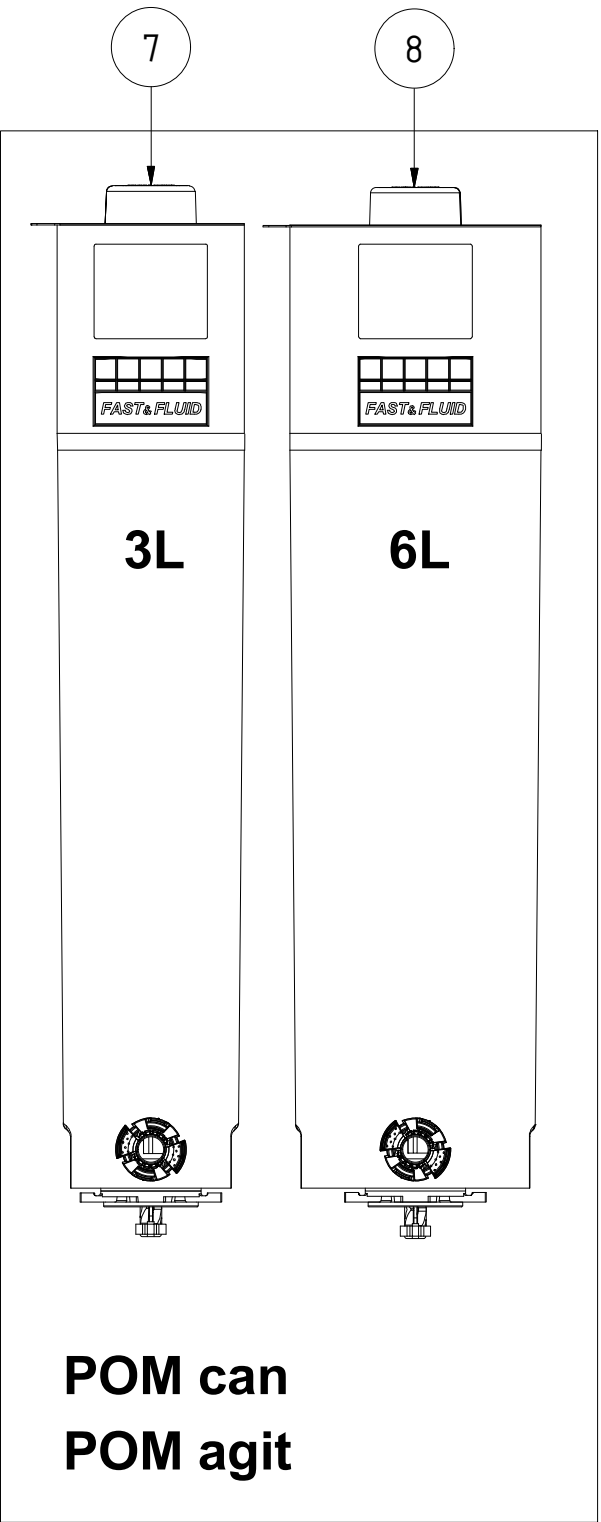

7340-1/2 Canisters

PARTS LIST			
ITEM	SPARE PART NUMBER	DESCRIPTION	REMARKS
1	1863215-SP	3L,SST can,std,1ex,SST agit	Page 7341
2	1863216-SP	6L,SST can,std,1ex,SST agit	Page 7342
3	1810599-SP	10L,SST can,std,1ex,SST agit	Page 7343
4	1810603-SP	20L,SST can,std,1ex,SST agit	Page 7344
5	1809888-SP	3L,SST can,std,1ex,POM agit	Page 7345
6	1810596-SP	6L,SST can,std,1ex,POM agit	Page 7346
7	1865011-SP	3L,POM can,std,1ex,POM agit	Page 7347
8	1865012-SP	6L,POM can,std,1ex,POM agit	Page 7348