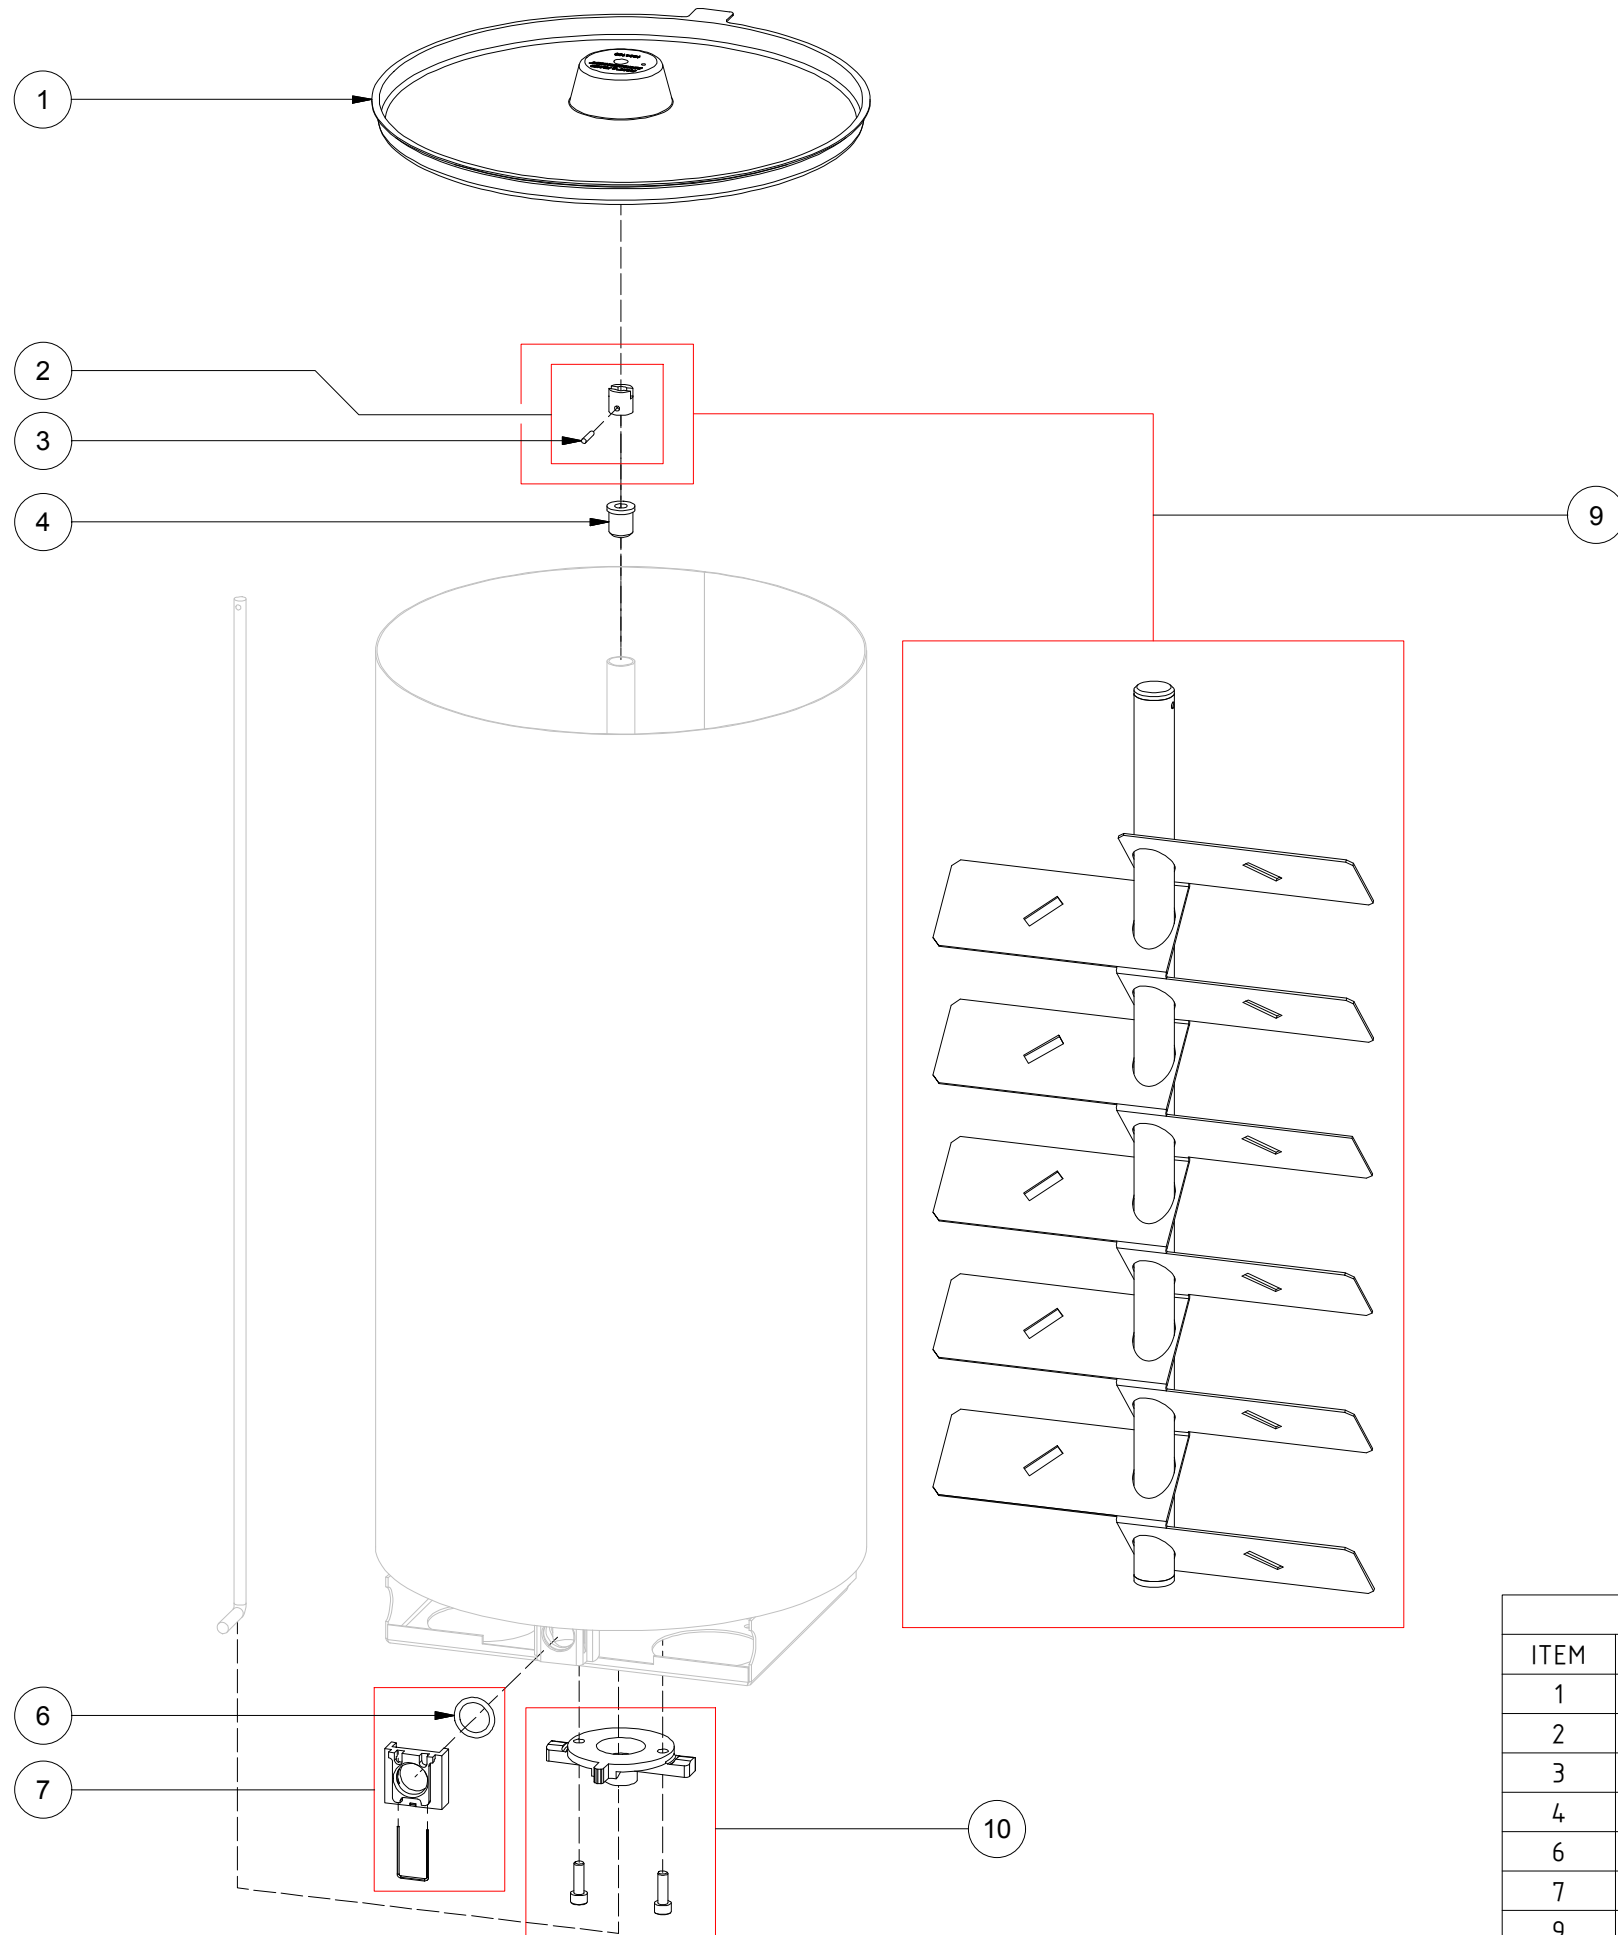

7344 20L,SST can,std,1ex,SST agit 1810603-SP

PARTS LIST			
ITEM	SPARE PART NUMBER	DESCRIPTION	REMARKS
1	1802506-SP	Lid POM,20L can,5pcs	
2	1801798-SP	Bush,center,agit.shaft,HA	
3	1860110-SP	Pin,spirol,f2.5x12,Sst,25pcs.	
4	1808353-SP	BUSH,6MM SHAFT,AGIT 20L,HAL	
6	1362230-SP	O-ring,viton,15.88x2.62,10pcs	
7	1810767-SP	Clip,spring,tube,(Set 5pcs)	
9	1804202-SP	Agit SST, 20L SST can	
10	1816106-SP	Cap,bottom,sst can with screws