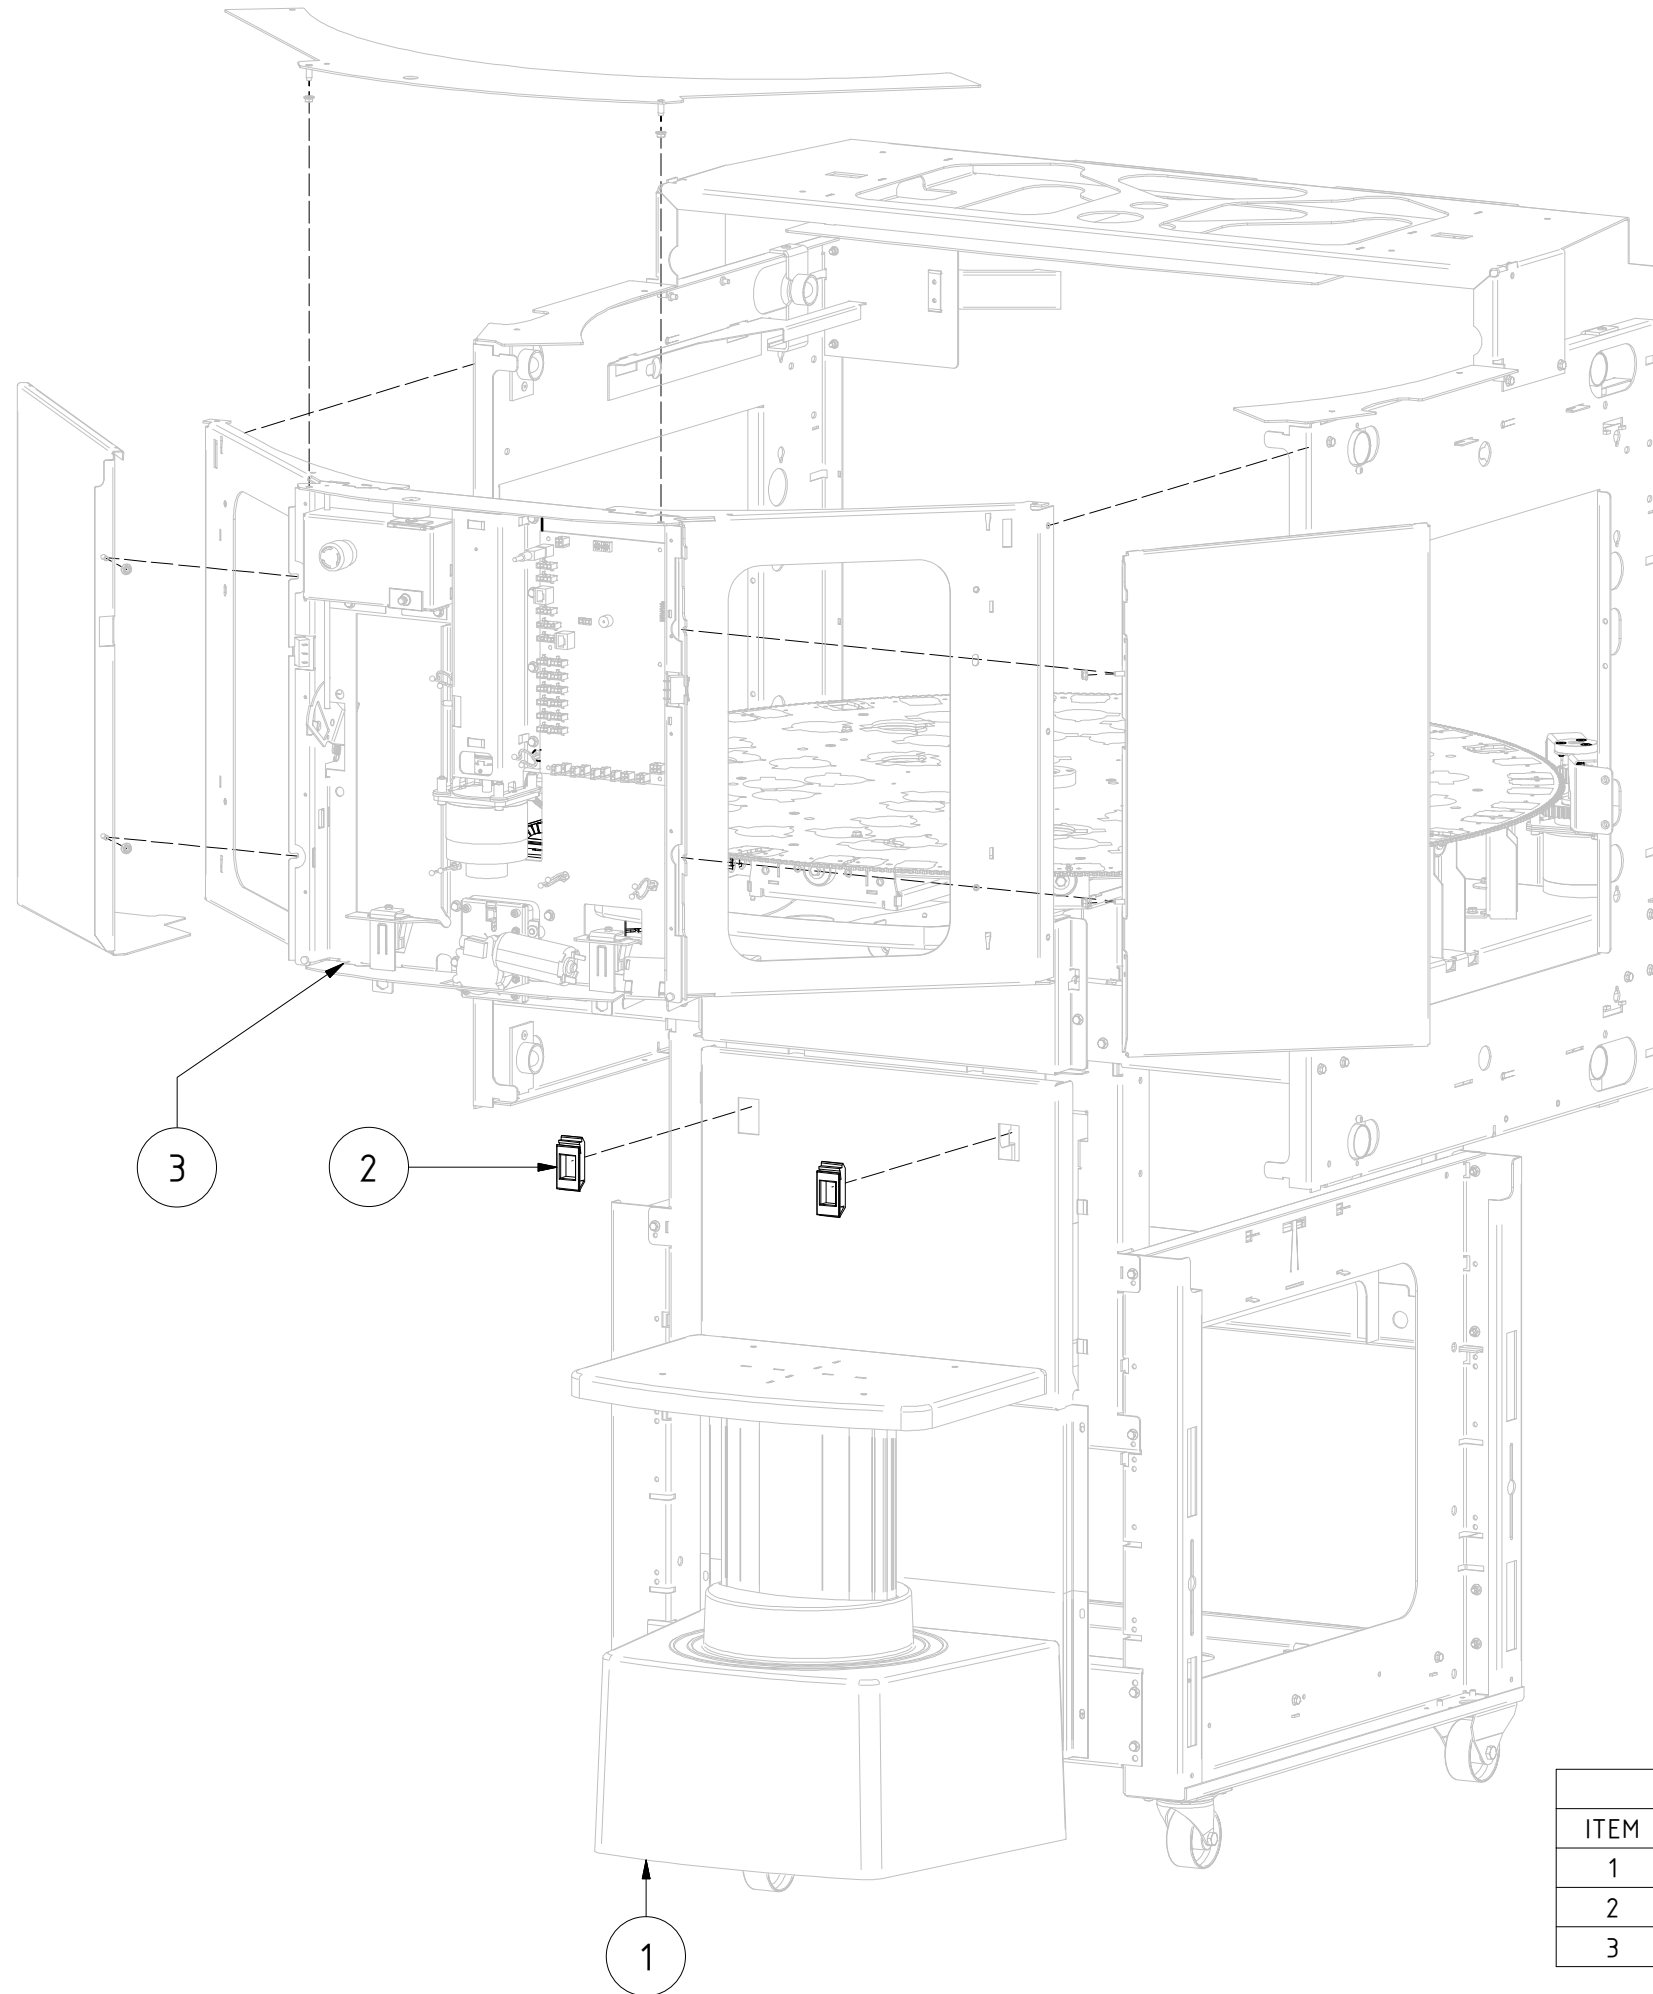

7301 Top frame parts

PARTS LIST			
ITEM	SPARE PART NUMBER	DESCRIPTION	REMARKS
1		Frame	Page 7310
2	1862332-SP	Latch,slide,40-525, 2 pcs	
3		Mechanica	Page 7320