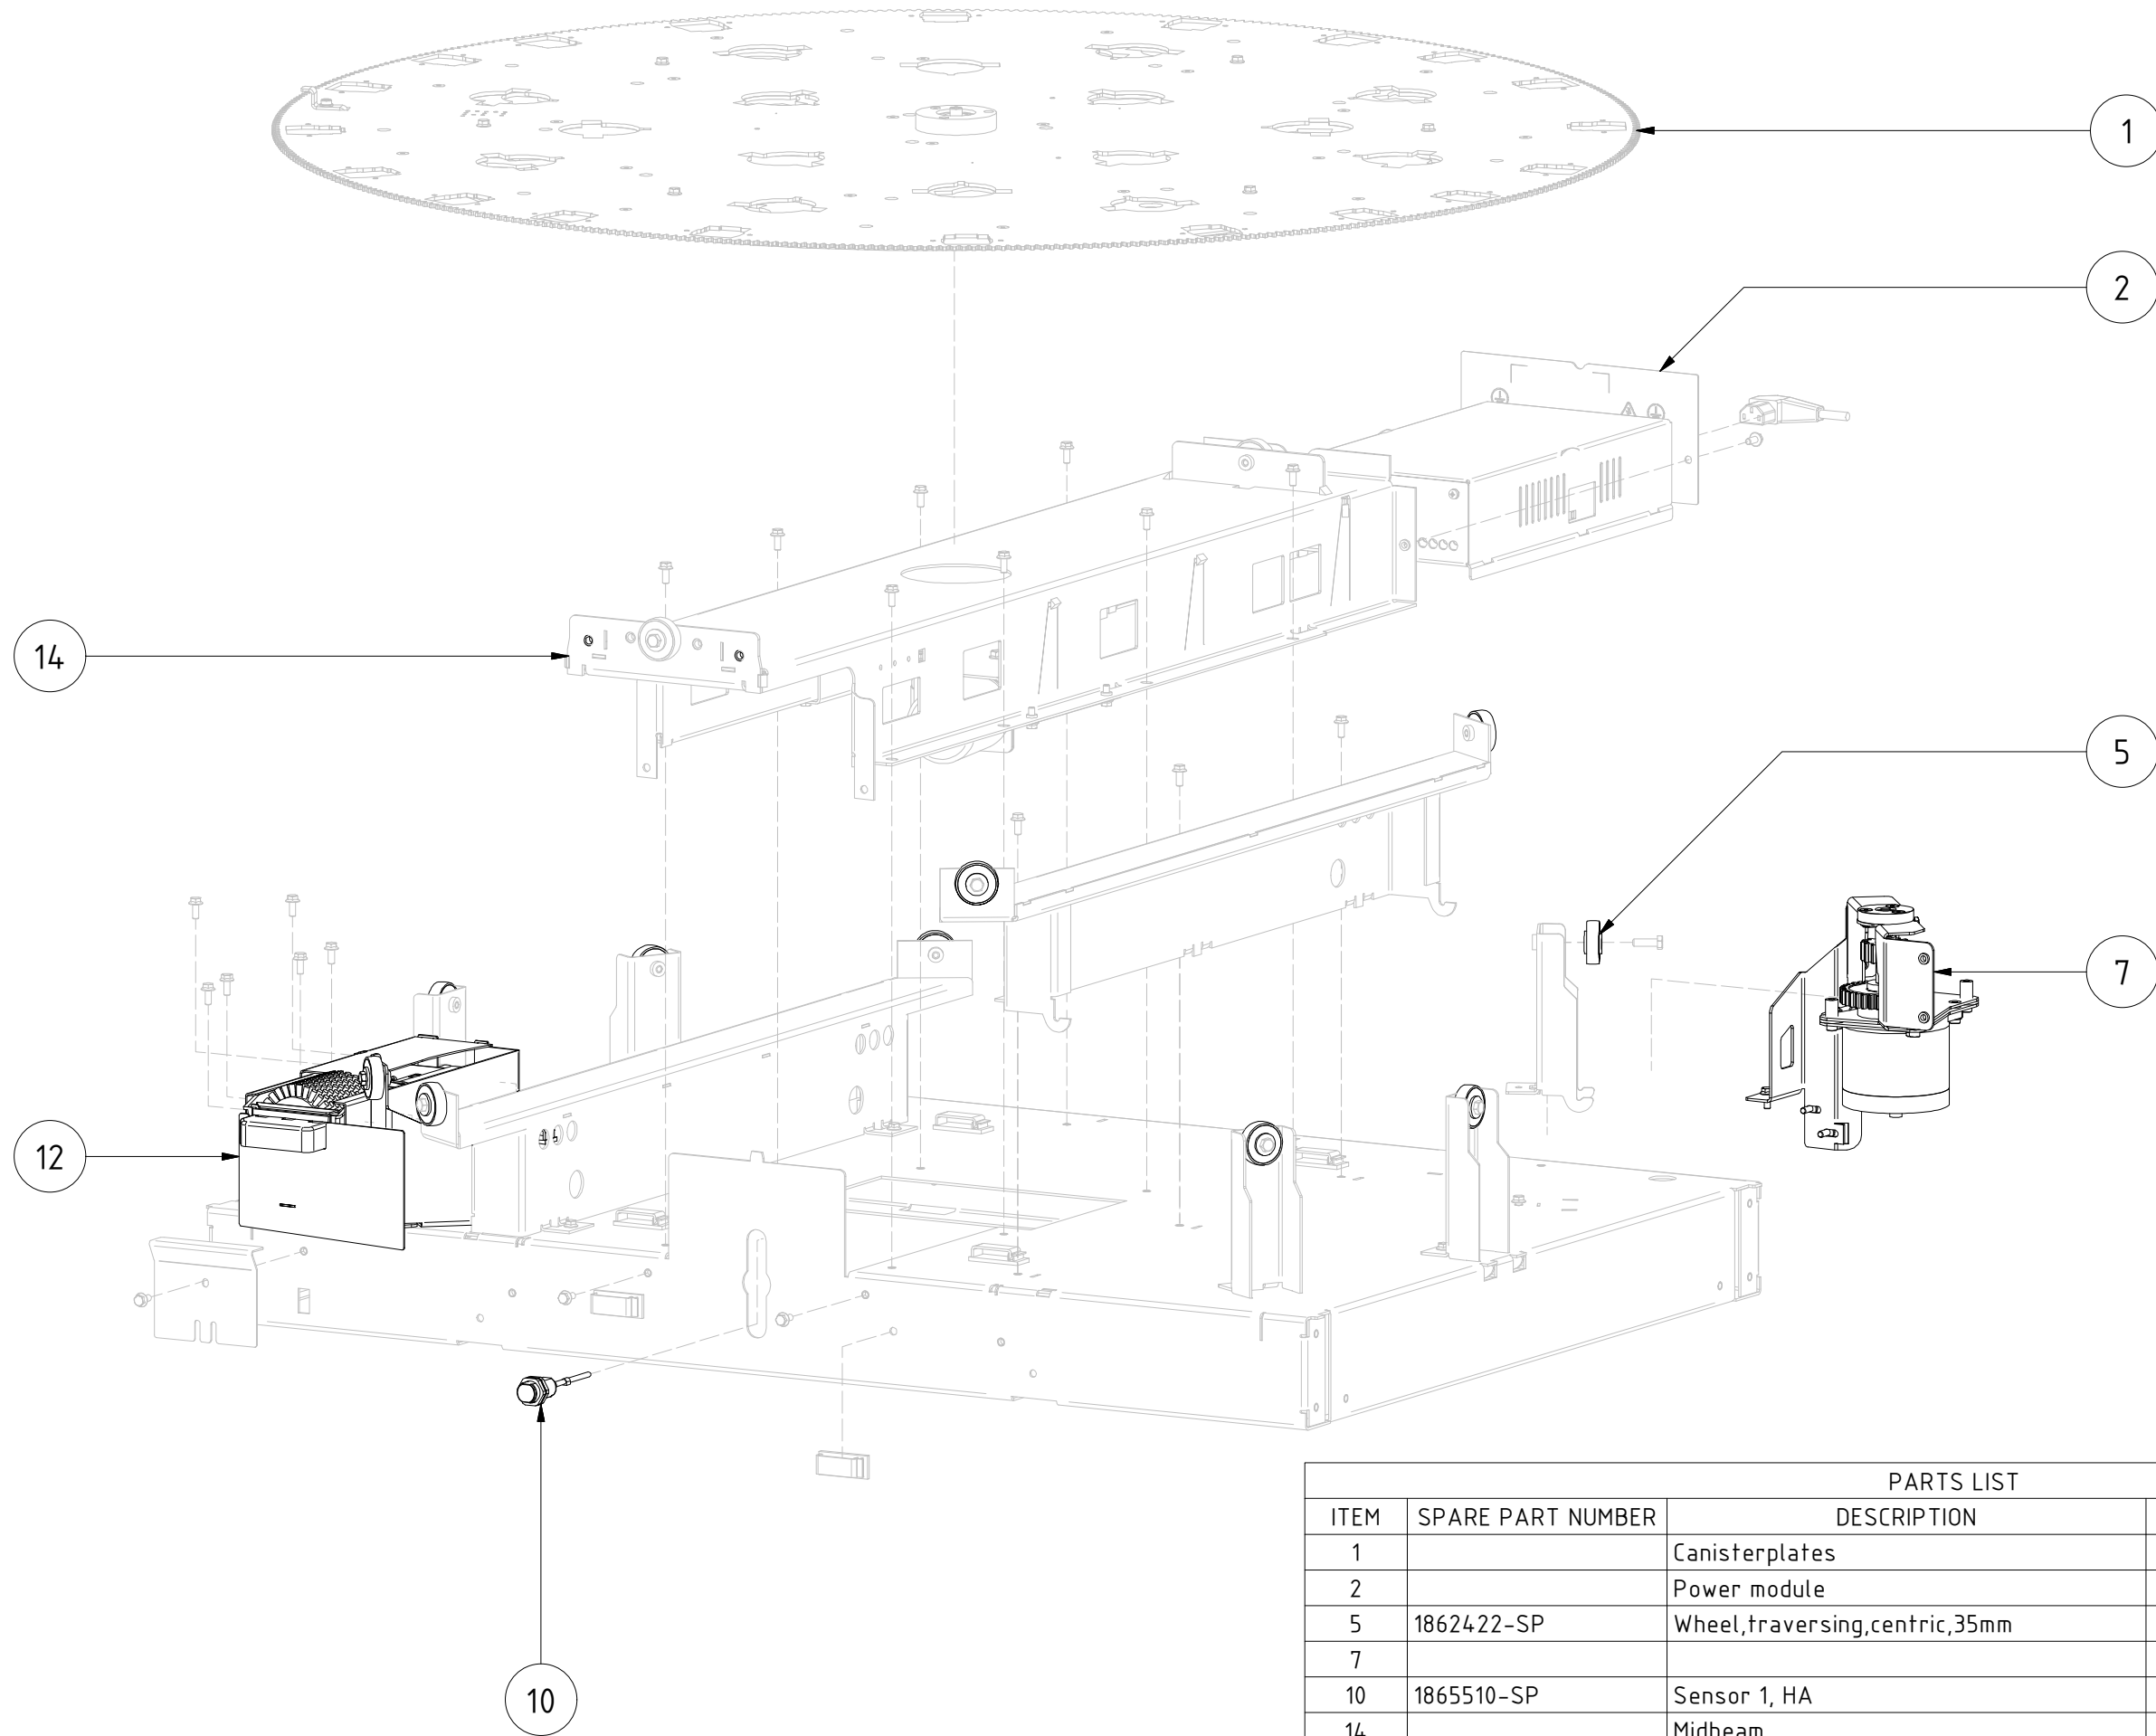

7330

Sub frame

PARTS LIST			
ITEM	SPARE PART NUMBER	DESCRIPTION	REMARKS
1		Canisterplates	Page 7335
2		Power module	Page 7234-A
5	1862422-SP	Wheel, traversing, centric, 35mm	
7			
10	1865510-SP	Sensor 1, HA	
14		Midbeam	Page 7333
12		Brush	Page 7331-B, for sample brush see Page 7377