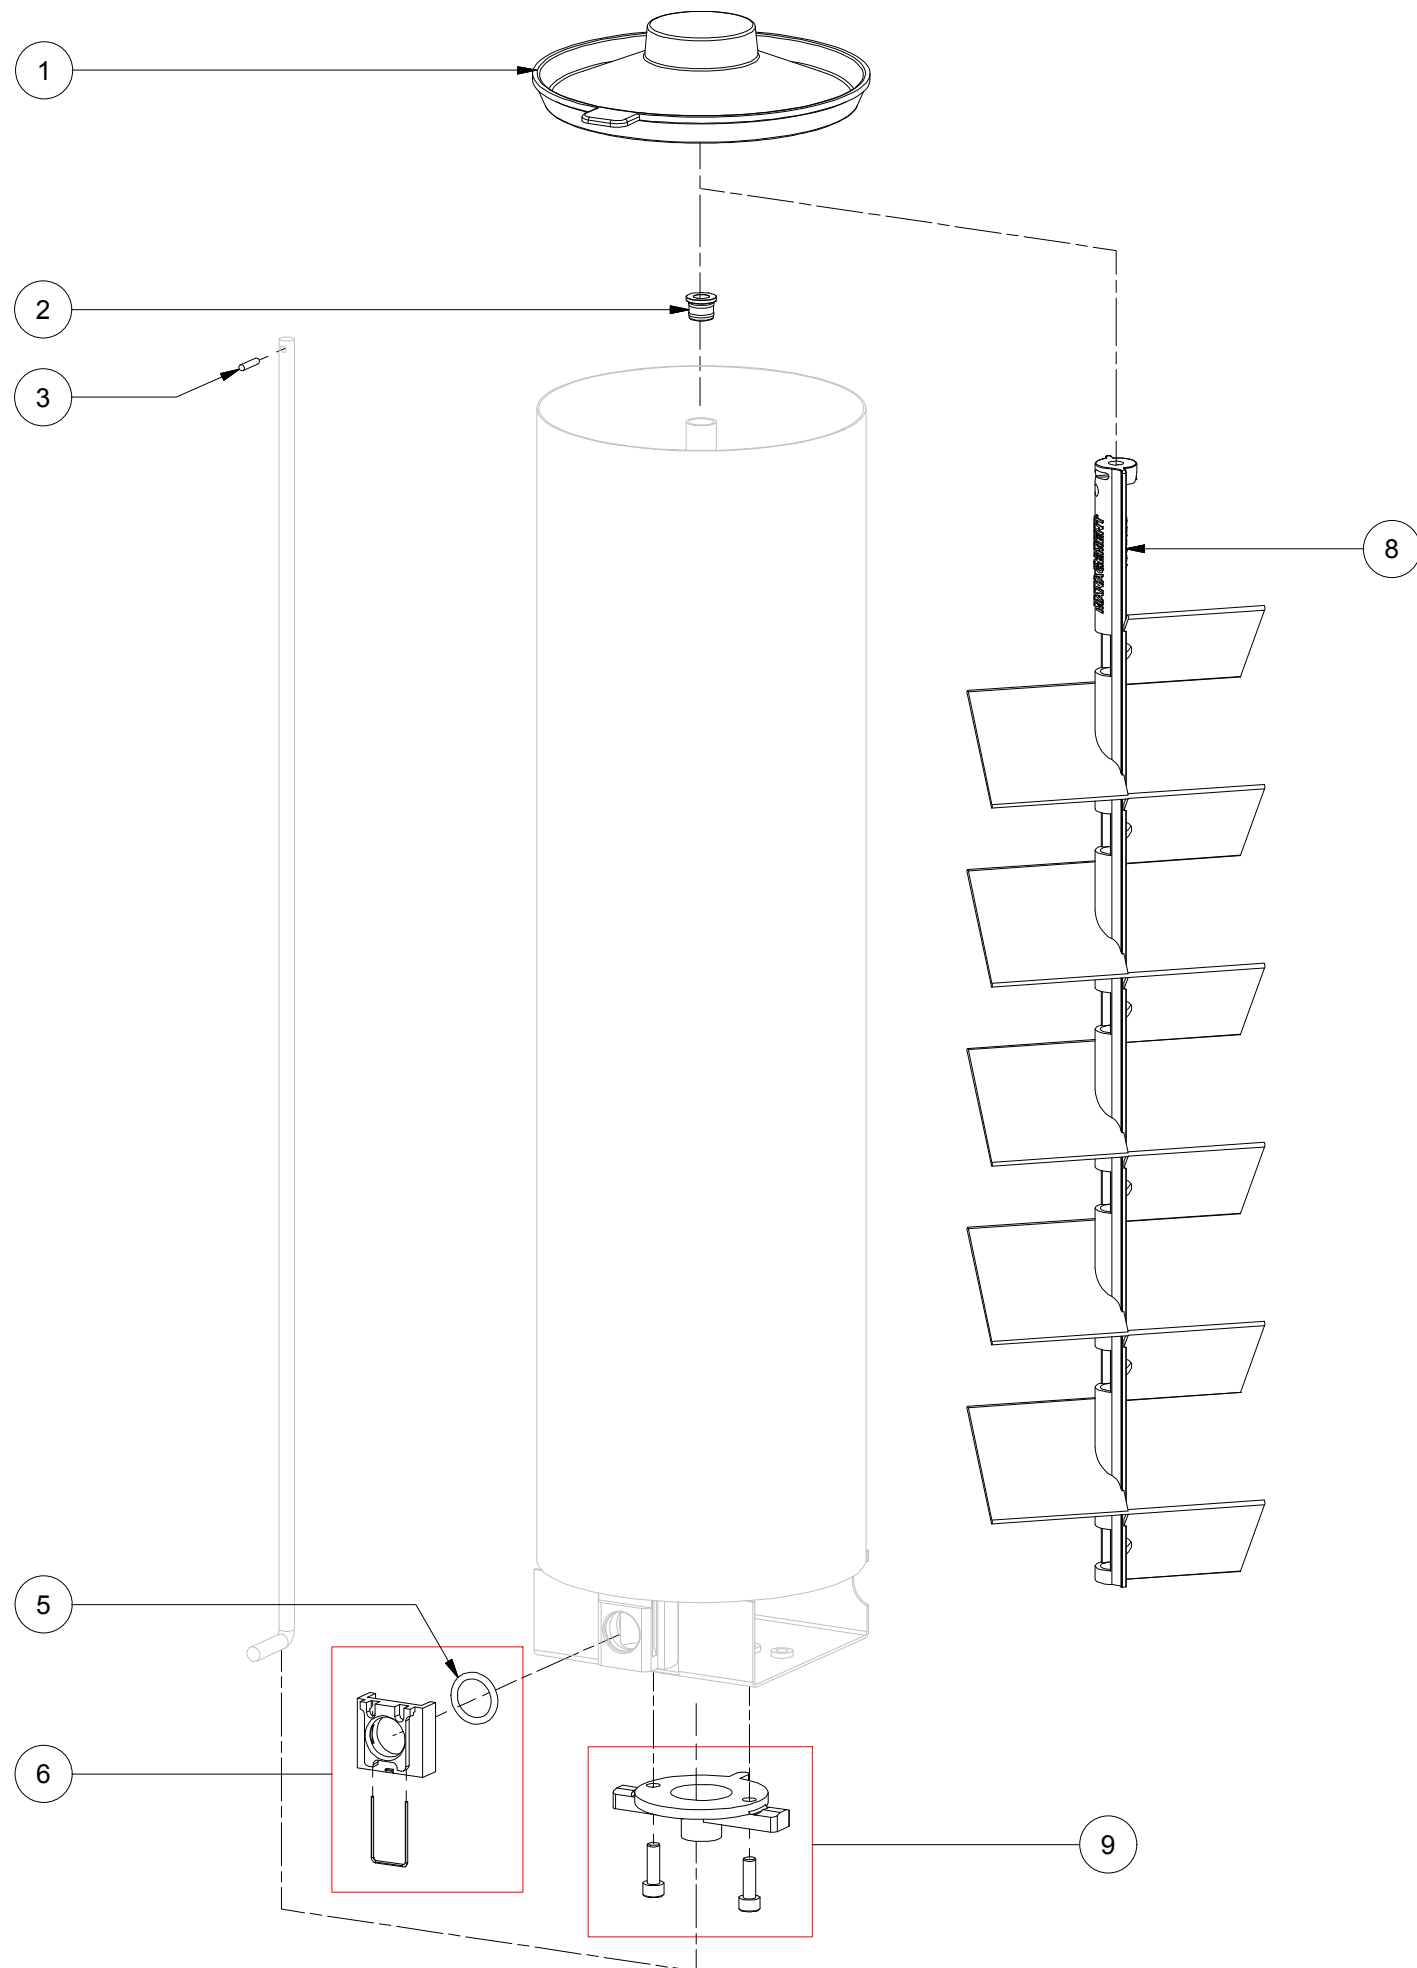

7346 6L,SST can,1ex,POM agit 1810596-SP

PARTS LIST			
ITEM	SPARE PART NUMBER	DESCRIPTION	REMARKS
1	1802504-SP	Lid POM,4.5/6L can,5pcs	
2	1801447-SP	Bush,shaft-pipe,set,HA,10pcs	
3	1860110-SP	Pin,spirol,f2.5x12,Sst,25pcs.	
5	1362230-SP	O-ring,viton,15.88x2.62,10pcs	
6	1810767-SP	Clip,spring,tube,(Set 5pcs)	
8	1860395-SP	Agit POM,6L Sst can,5pcs	
9	1816106-SP	Cap,bottom,sst can with screws