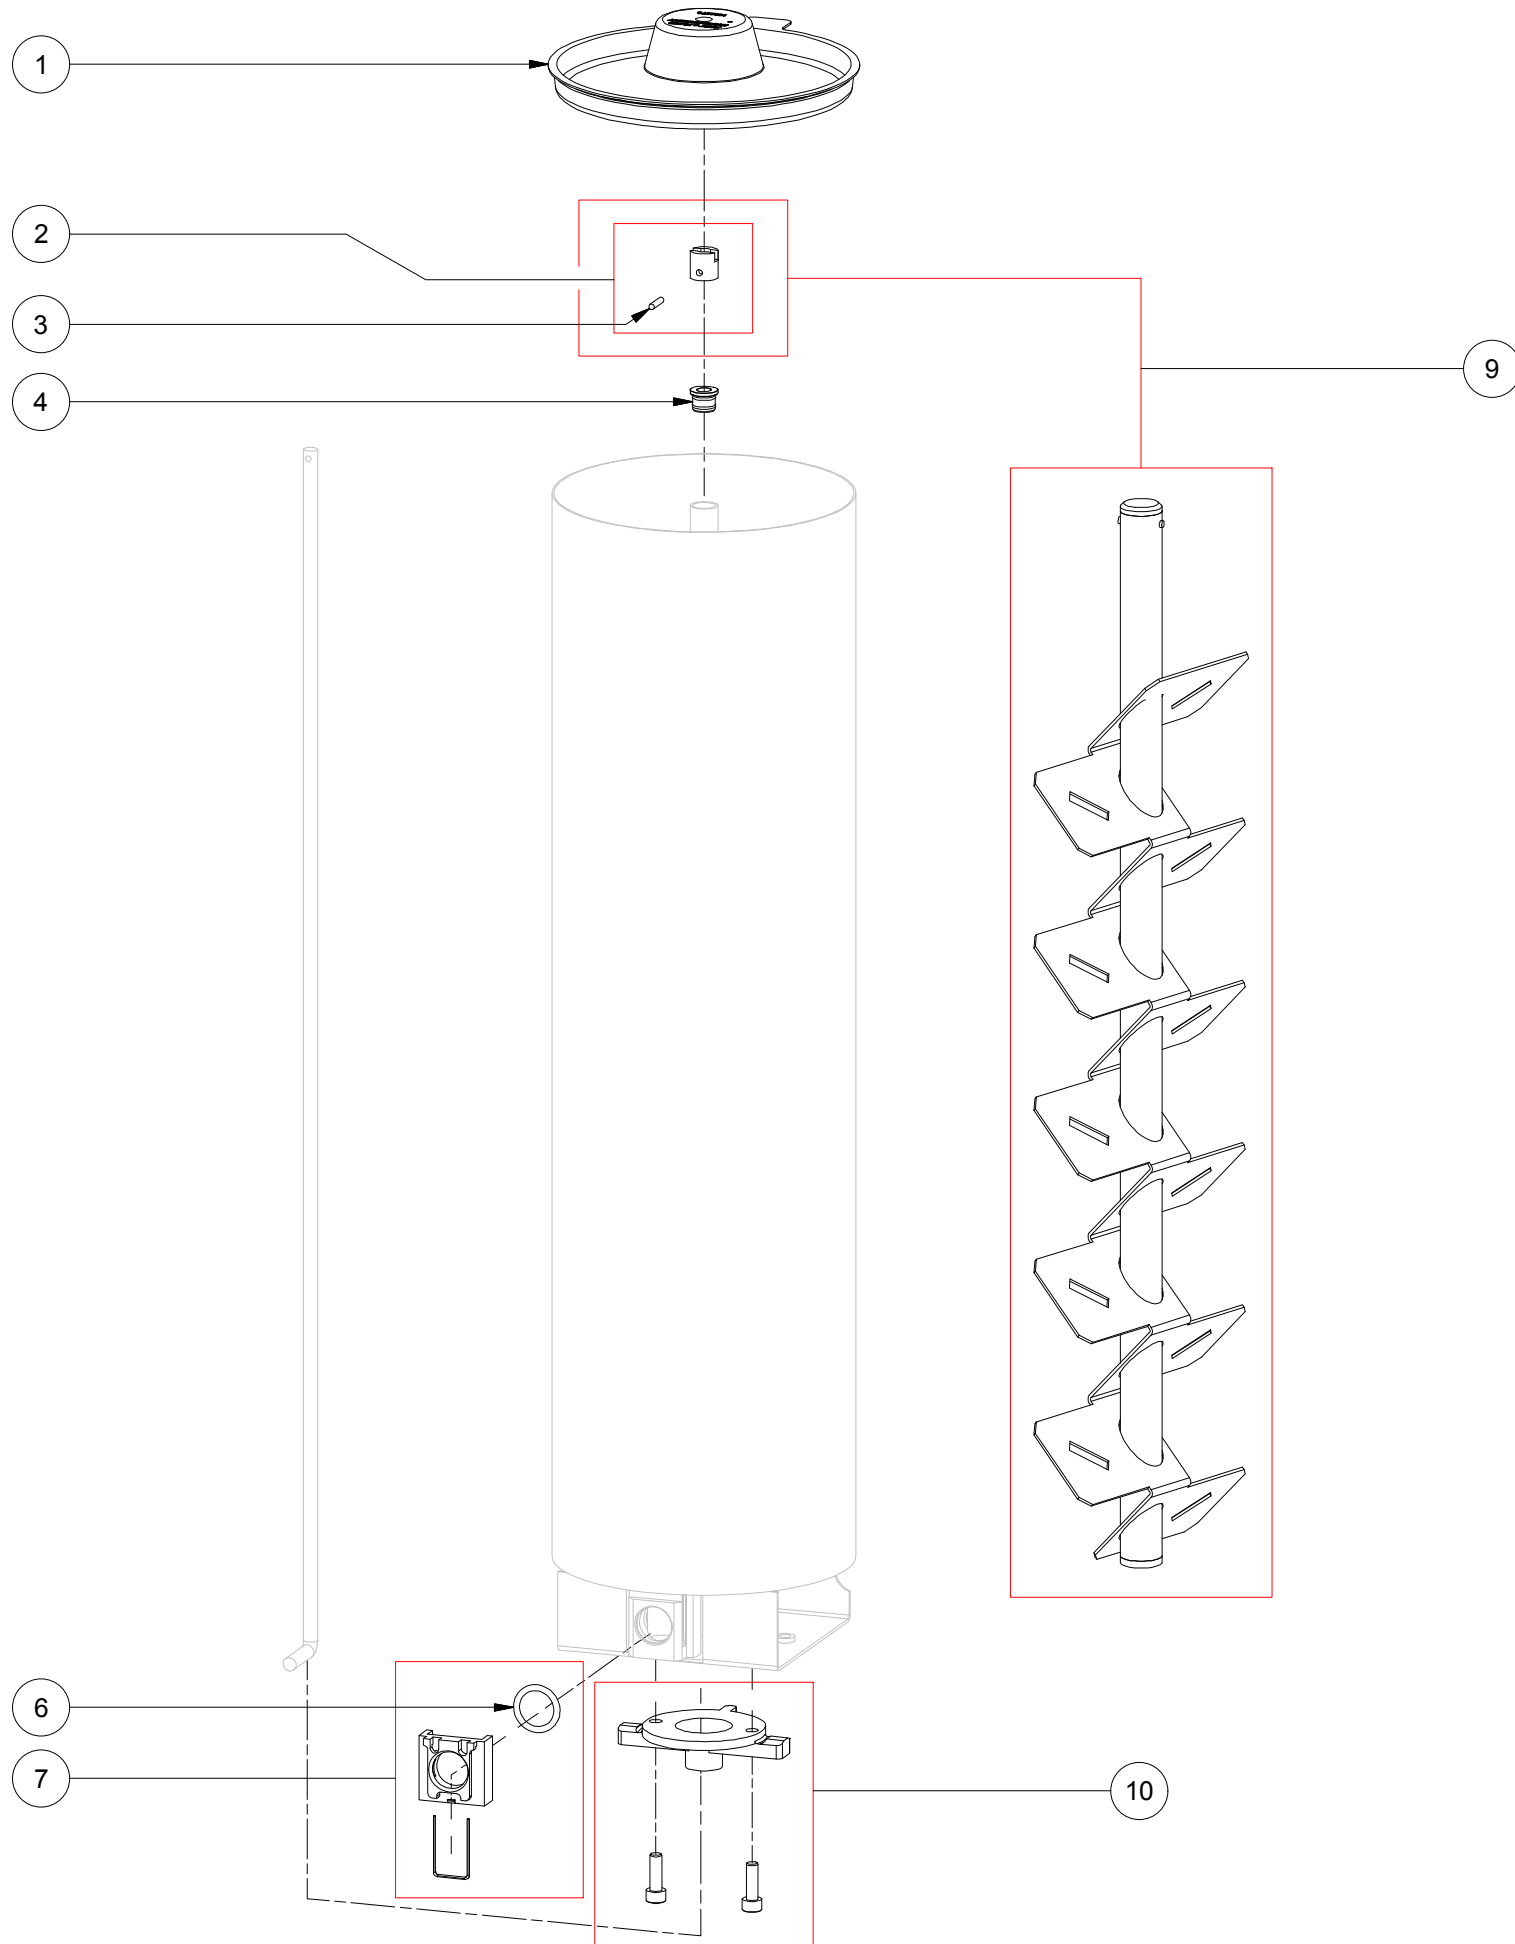

7342 6L,SST can,1ex,SST agit 1863216-SP

PARTS LIST			
ITEM	SPARE PART NUMBER	DESCRIPTION	REMARKS
1	1802504-SP	Lid POM,4.5/6L can,5pcs	
2	1801798-SP	Bush,center,agit.shaft,HA	
3	1860110-SP	Pin,spirol,f2.5x12,Sst,25pcs.	
4	1801447-SP	Bush,shaft-pipe,set,HA,10pcs	
6	1362230-SP	O-ring,viton,15.88x2.62,10pcs	
7	1810767-SP	Clip,spring,tube,(Set 5pcs)	
9	1803441-SP	Agit SST, 6L SST can	
10	1816106-SP	Cap,bottom,sst can with screws