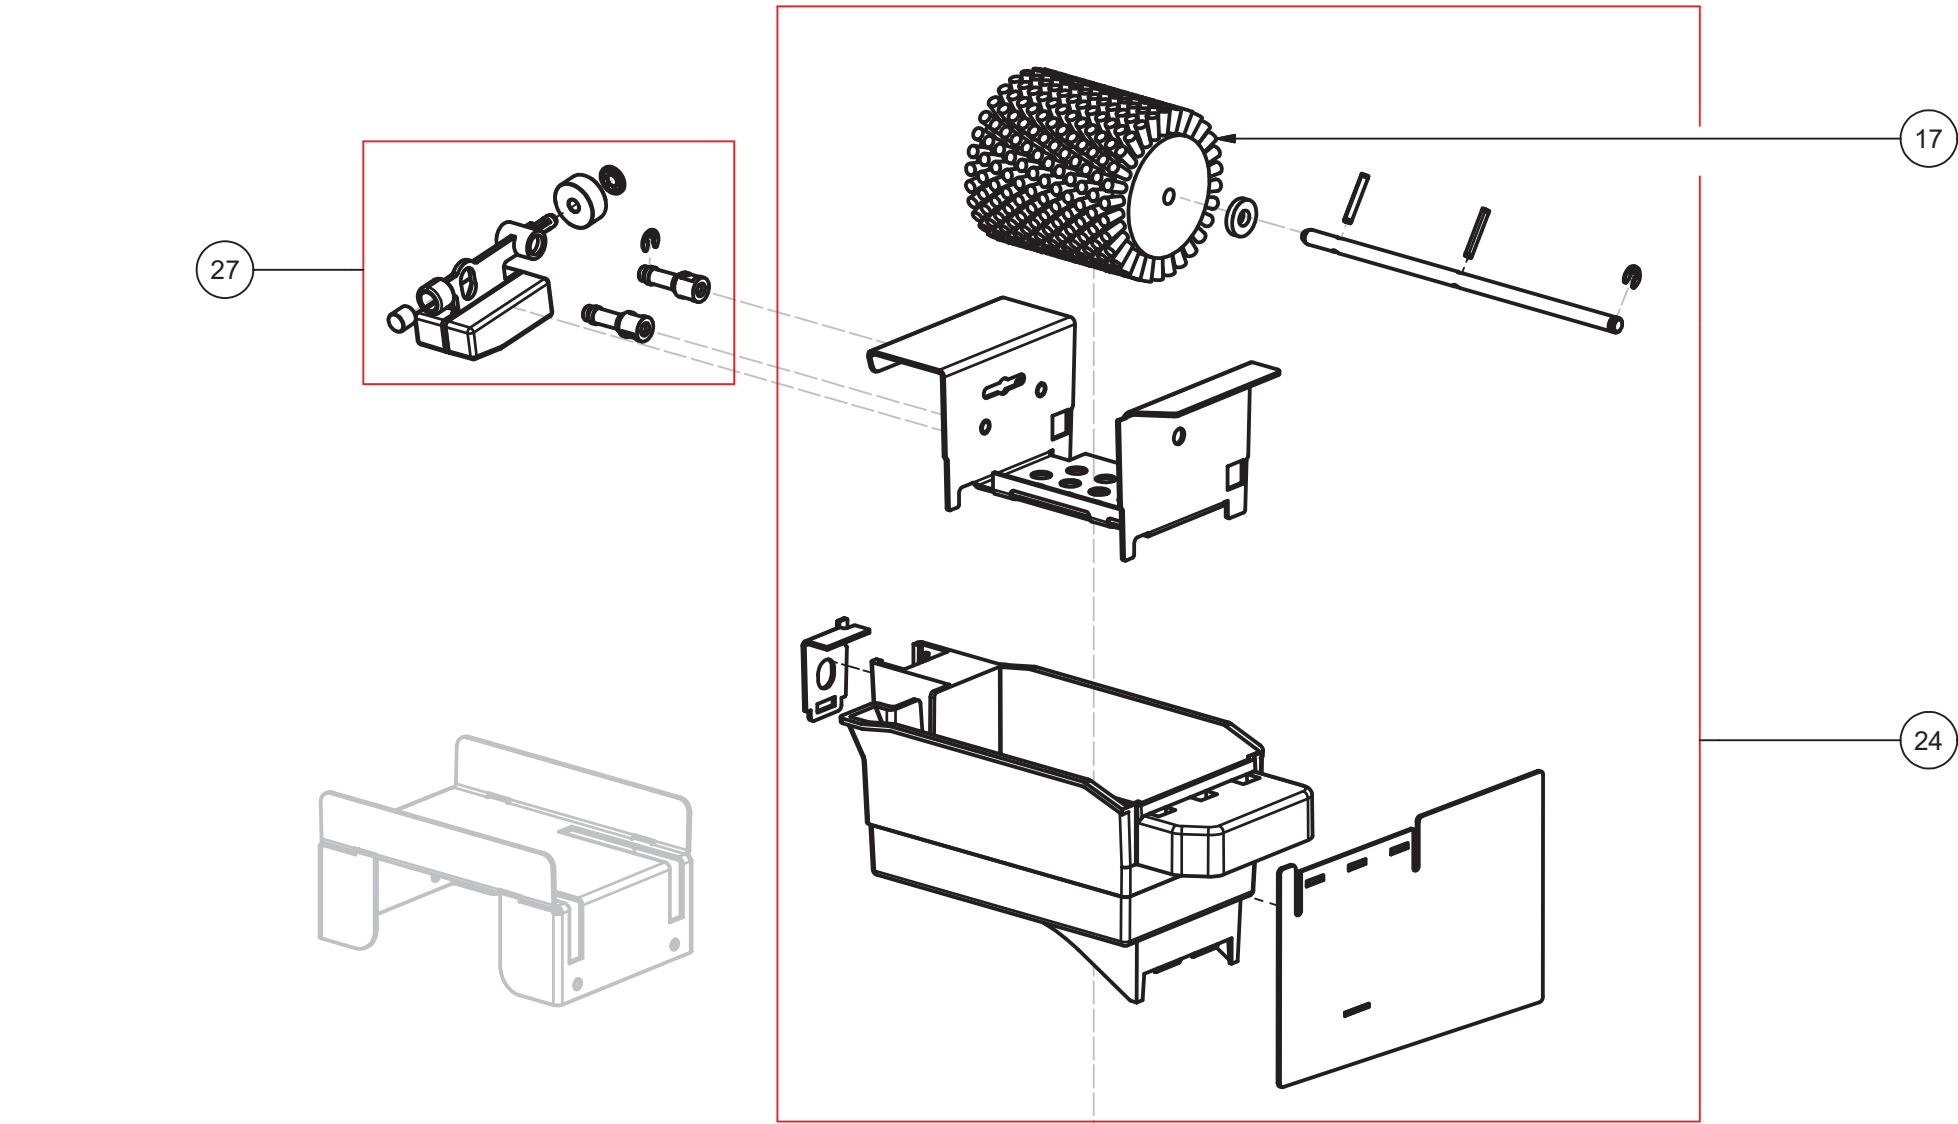

7331-B Brush

PARTS LIST			
ITEM	SPARE PART NUMBER	DESCRIPTION	REMARKS
5	1862422-SP	Wheel, traversing, centric, 35mm	
8	1818541-SP	Latch, push-in/out	
10	1818735-SP	Coupling, fork, brush (set 1pc)	
14	1863862-SP	Motor micro, brush	
15	1160200-SP	Switch, micro, V-166-105(R)	
17	1814029-SP	Brush, D70x78.3	
24	1818932-SP	Brush, container, compl. (set 1pc)	
27	1819292-SP	Float, level, brush	
32	1865512-SP	Sensor 9, Brush monitor