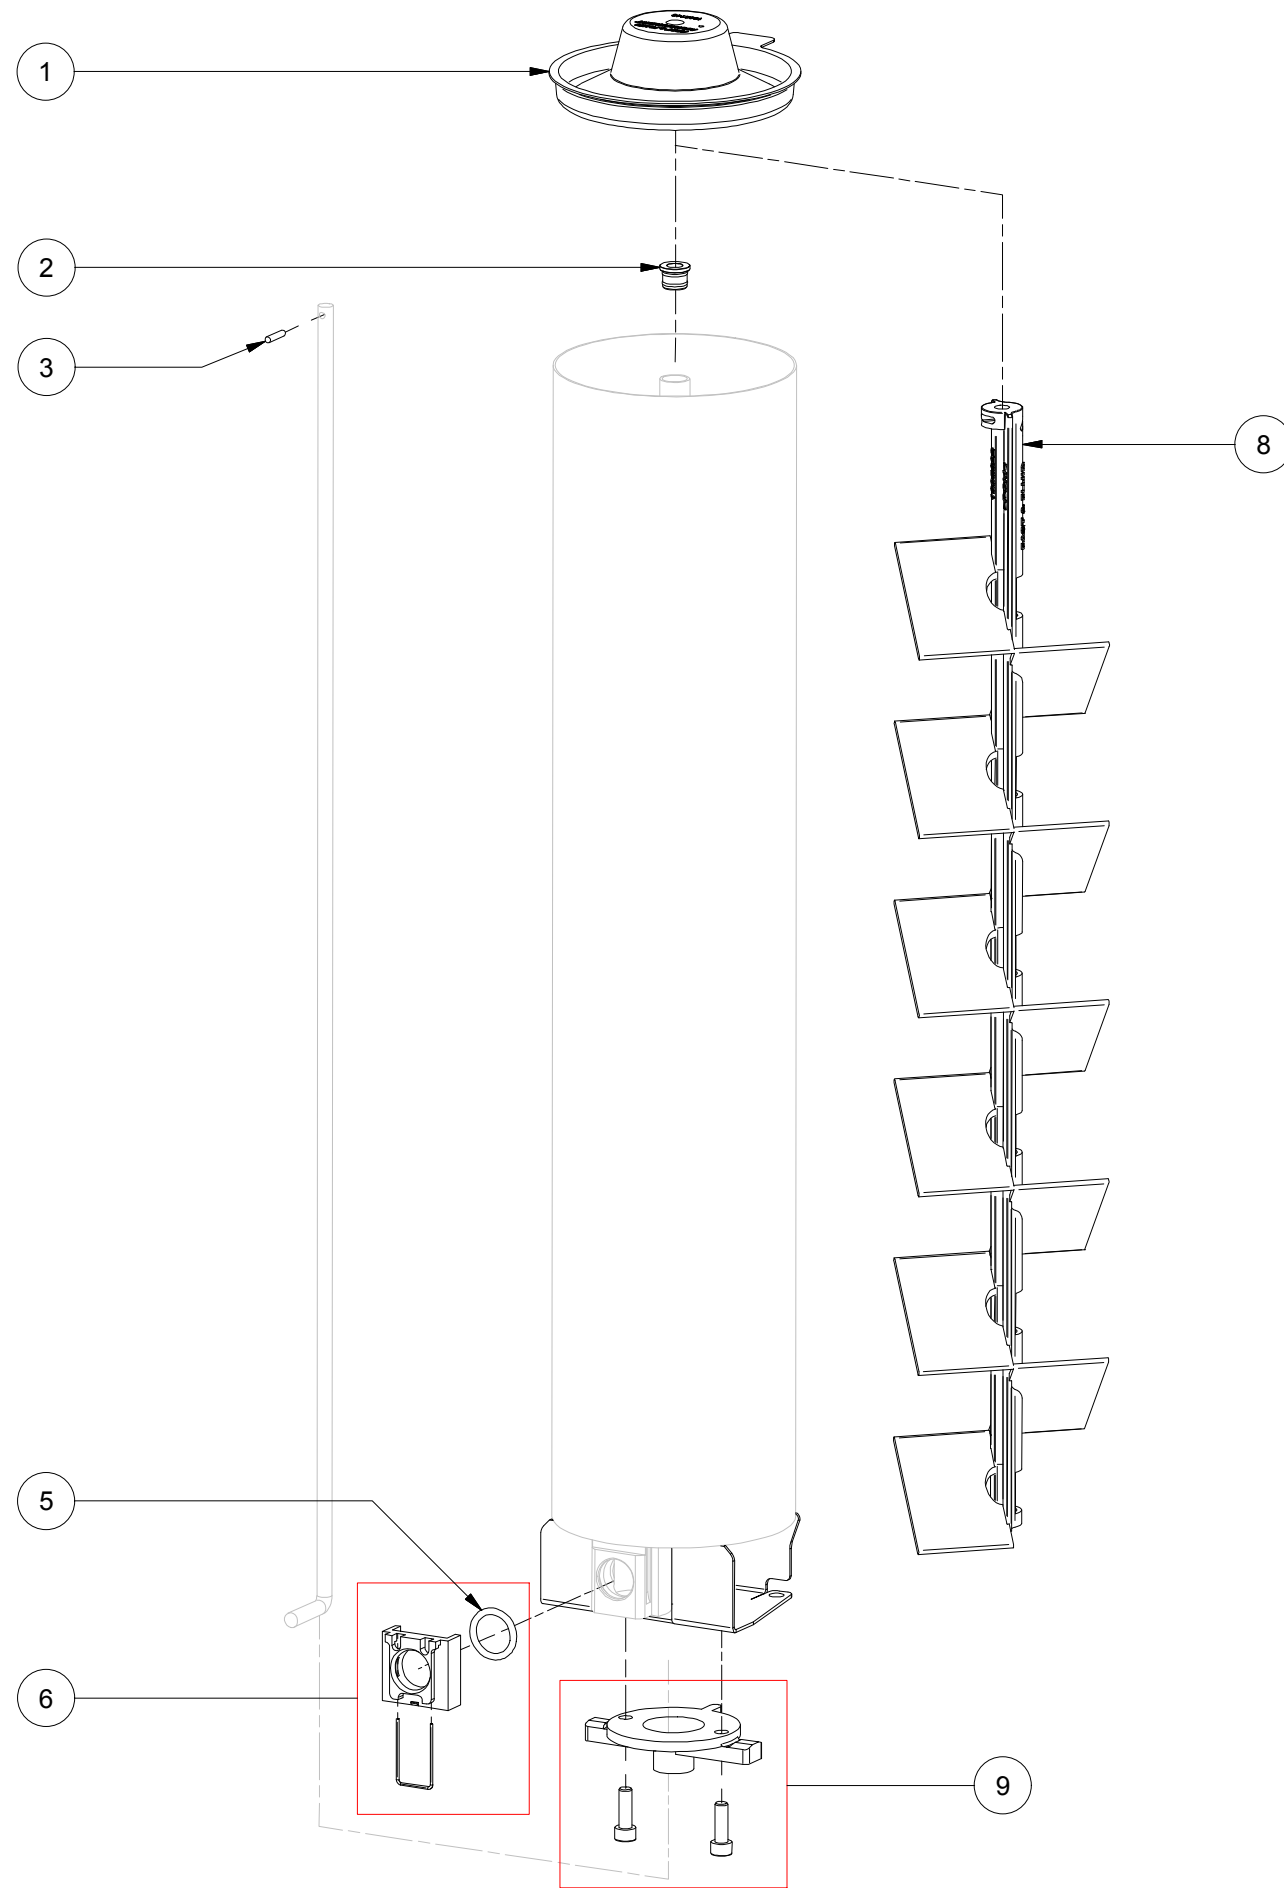

7342 6L,SST can,1ex,SST agit 1863216-SP

PARTS LIST			
ITEM	SPARE PART NUMBER	DESCRIPTION	REMARKS
1	1802504-SP	Lid POM,4.5/6L can,5pcs	
2	1801798-SP	Bush,center,agit.shaft,HA	
3	1860110-SP	Pin,spirol,f2.5x12,Sst,25pcs.	
4	1801447-SP	Bush,shaft-pipe,set,HA,10pcs	
6	1362230-SP	O-ring,viton,15.88x2.62,10pcs	
7	1810767-SP	Clip,spring,tube,(Set 5pcs)	
9	1803441-SP	Agit SST, 6L SST can	
10	1816106-SP	Cap,bottom,sst can with screws	

7343 10L,SST can,1ex,SST agit 1810599-SP

PARTS LIST			
ITEM	SPARE PART NUMBER	DESCRIPTION	REMARKS
1	1802505-SP	Lid POM,10L can,5pcs	
2	1801798-SP	Bush,center,agit.shaft,HA	
3	1860110-SP	Pin,spirol,f2.5x12,Sst,25pcs.	
4	1801447-SP	Bush,shaft-pipe,set,HA,10pcs	
6	1362230-SP	O-ring,viton,15.88x2.62,10pcs	
7	1810767-SP	Clip,spring,tube,(Set 5pcs)	
9	1803443-SP	Agit SST, 10L SST can	
10	1816106-SP	Cap,bottom,sst can with screws	

7344 20L,SST can,std,1ex,SST agit 1810603-SP

PARTS LIST			
ITEM	SPARE PART NUMBER	DESCRIPTION	REMARKS
1	1802506-SP	Lid POM,20L can,5pcs	
2	1801798-SP	Bush,center,agit.shaft,HA	
3	1860110-SP	Pin,spirol,f2.5x12,Sst,25pcs.	
4	1808353-SP	BUSH,6MM SHAFT,AGIT 20L,HAL	
6	1362230-SP	O-ring,viton,15.88x2.62,10pcs	
7	1810767-SP	Clip,spring,tube,(Set 5pcs)	
9	1804202-SP	Agit SST, 20L SST can	
10	1816106-SP	Cap,bottom,sst can with screws	

7345 3L,SST can,1ex,POM agit 1809888-SP

PARTS LIST			
ITEM	SPARE PART NUMBER	DESCRIPTION	REMARKS
1	1802503-SP	Lid POM,3L can,5pcs	
2	1801447-SP	Bush,shaft-pipe,set,HA,10pcs	
3	1860110-SP	Pin,spirol,f2.5x12,Sst,25pcs.	
5	1362230-SP	O-ring,viton,15.88x2.62,10pcs	
6	1810767-SP	Clip,spring,tube,(Set 5pcs)	
8	1860394-SP	Agit POM,3L Sst can,5pcs	
9	1816106-SP	Cap,bottom,sst can with screws	