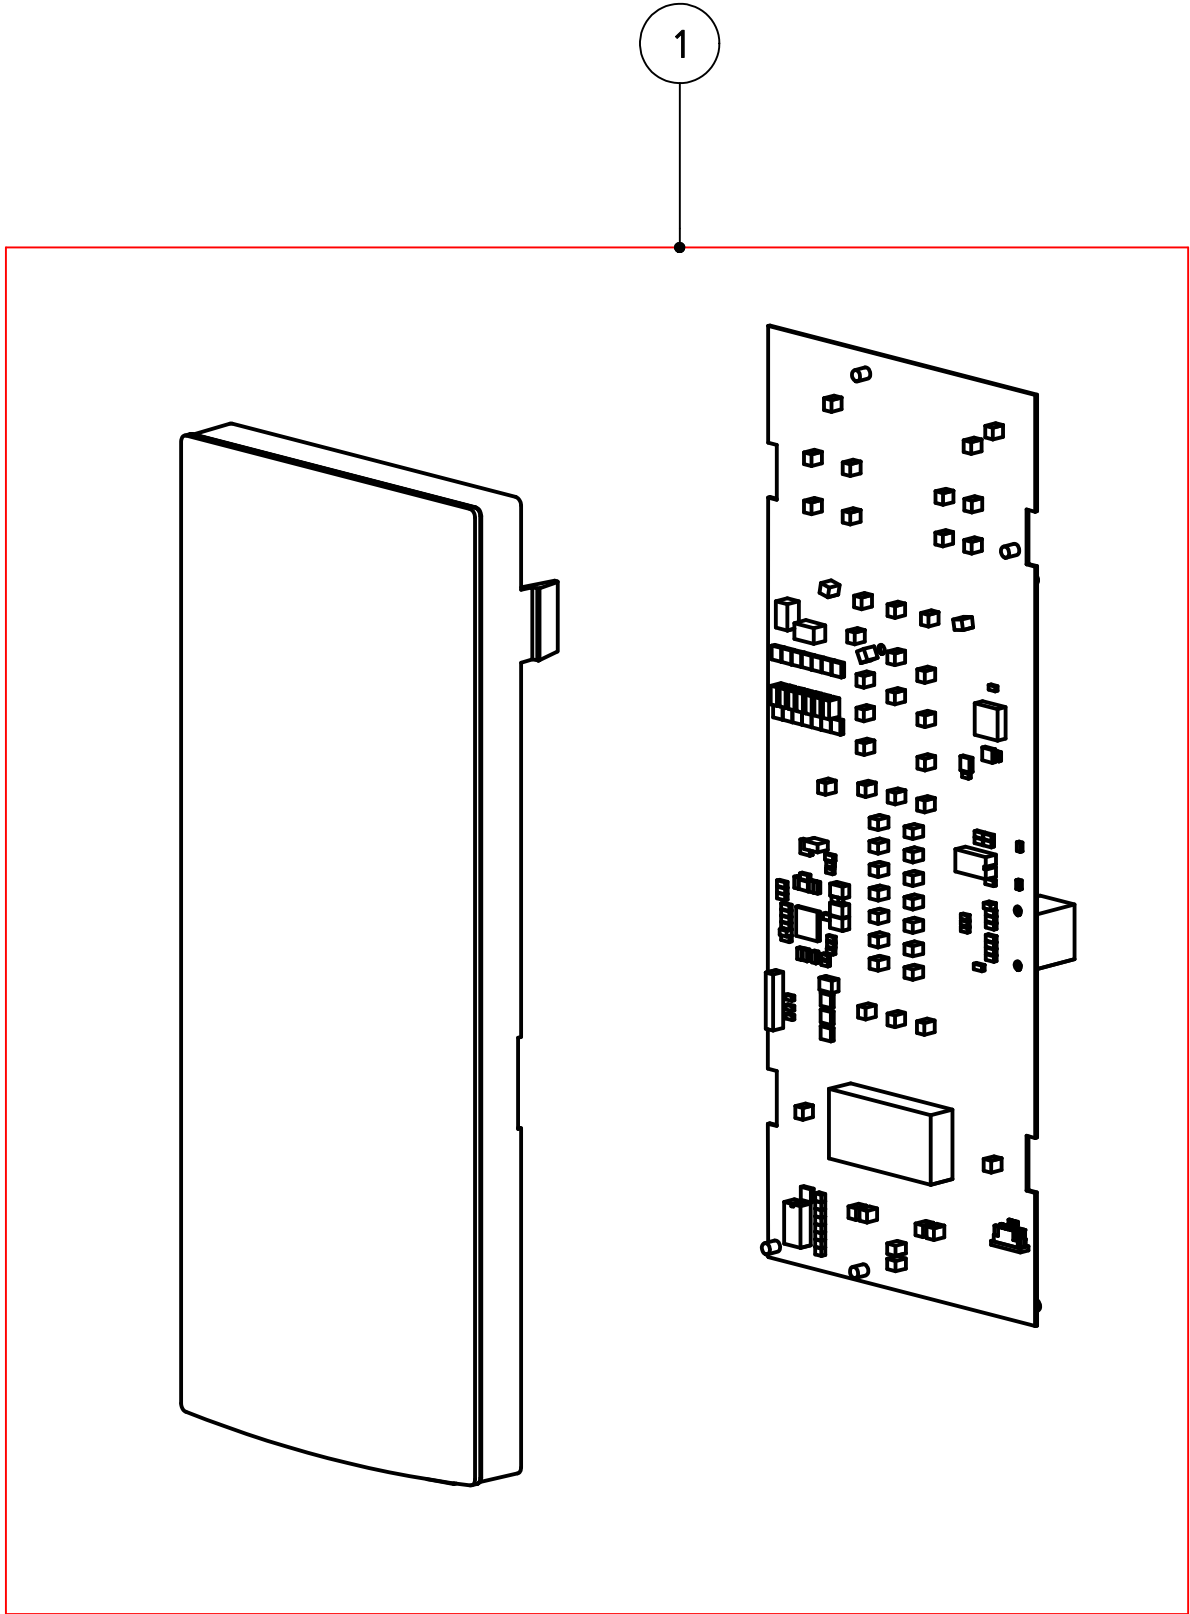

PARTS LIST			
ITEM	SPARE PART NUMBER	DESCRIPTION	REMARKS
1	1814593-D-SP	Panel,side,top,HA650,RAL7016	
2	1818275-SP	Operator display complete	Page 7305
4		Top frame parts	Page 7301
5		Top panels	Page 7302
6		Back panel	Page 7304
8	1814594-SP	panel,bot.RL,HA650	
9	1864480-SP	Step,HA	

7301 Top frame parts

PARTS LIST			
ITEM	SPARE PART NUMBER	DESCRIPTION	REMARKS
1		Frame	Page 7310
2	1862332-SP	Latch,slide,40-525, 2 pcs	
3		Mechanica	Page 7320

7302 Top panel

PARTS LIST			
ITEM	SPARE PART NUMBER	DESCRIPTION	REMARKS
2	1864203-SP	Gas-spring,100N,023689	

7304

Back panel

PARTS LIST			
ITEM	SPARE PART NUMBER	DESCRIPTION	REMARKS
1	1862860-SP	Quad,panel,latche	
2	1111010-SP	Key,triangle	

7305-B Operator display 1820239-SP

PARTS LIST				
ITEM	PART NUMBER	DESCRIPTION	REMARKS	QTY
1	1820239-SP	Operator,Display,Module,V2		1