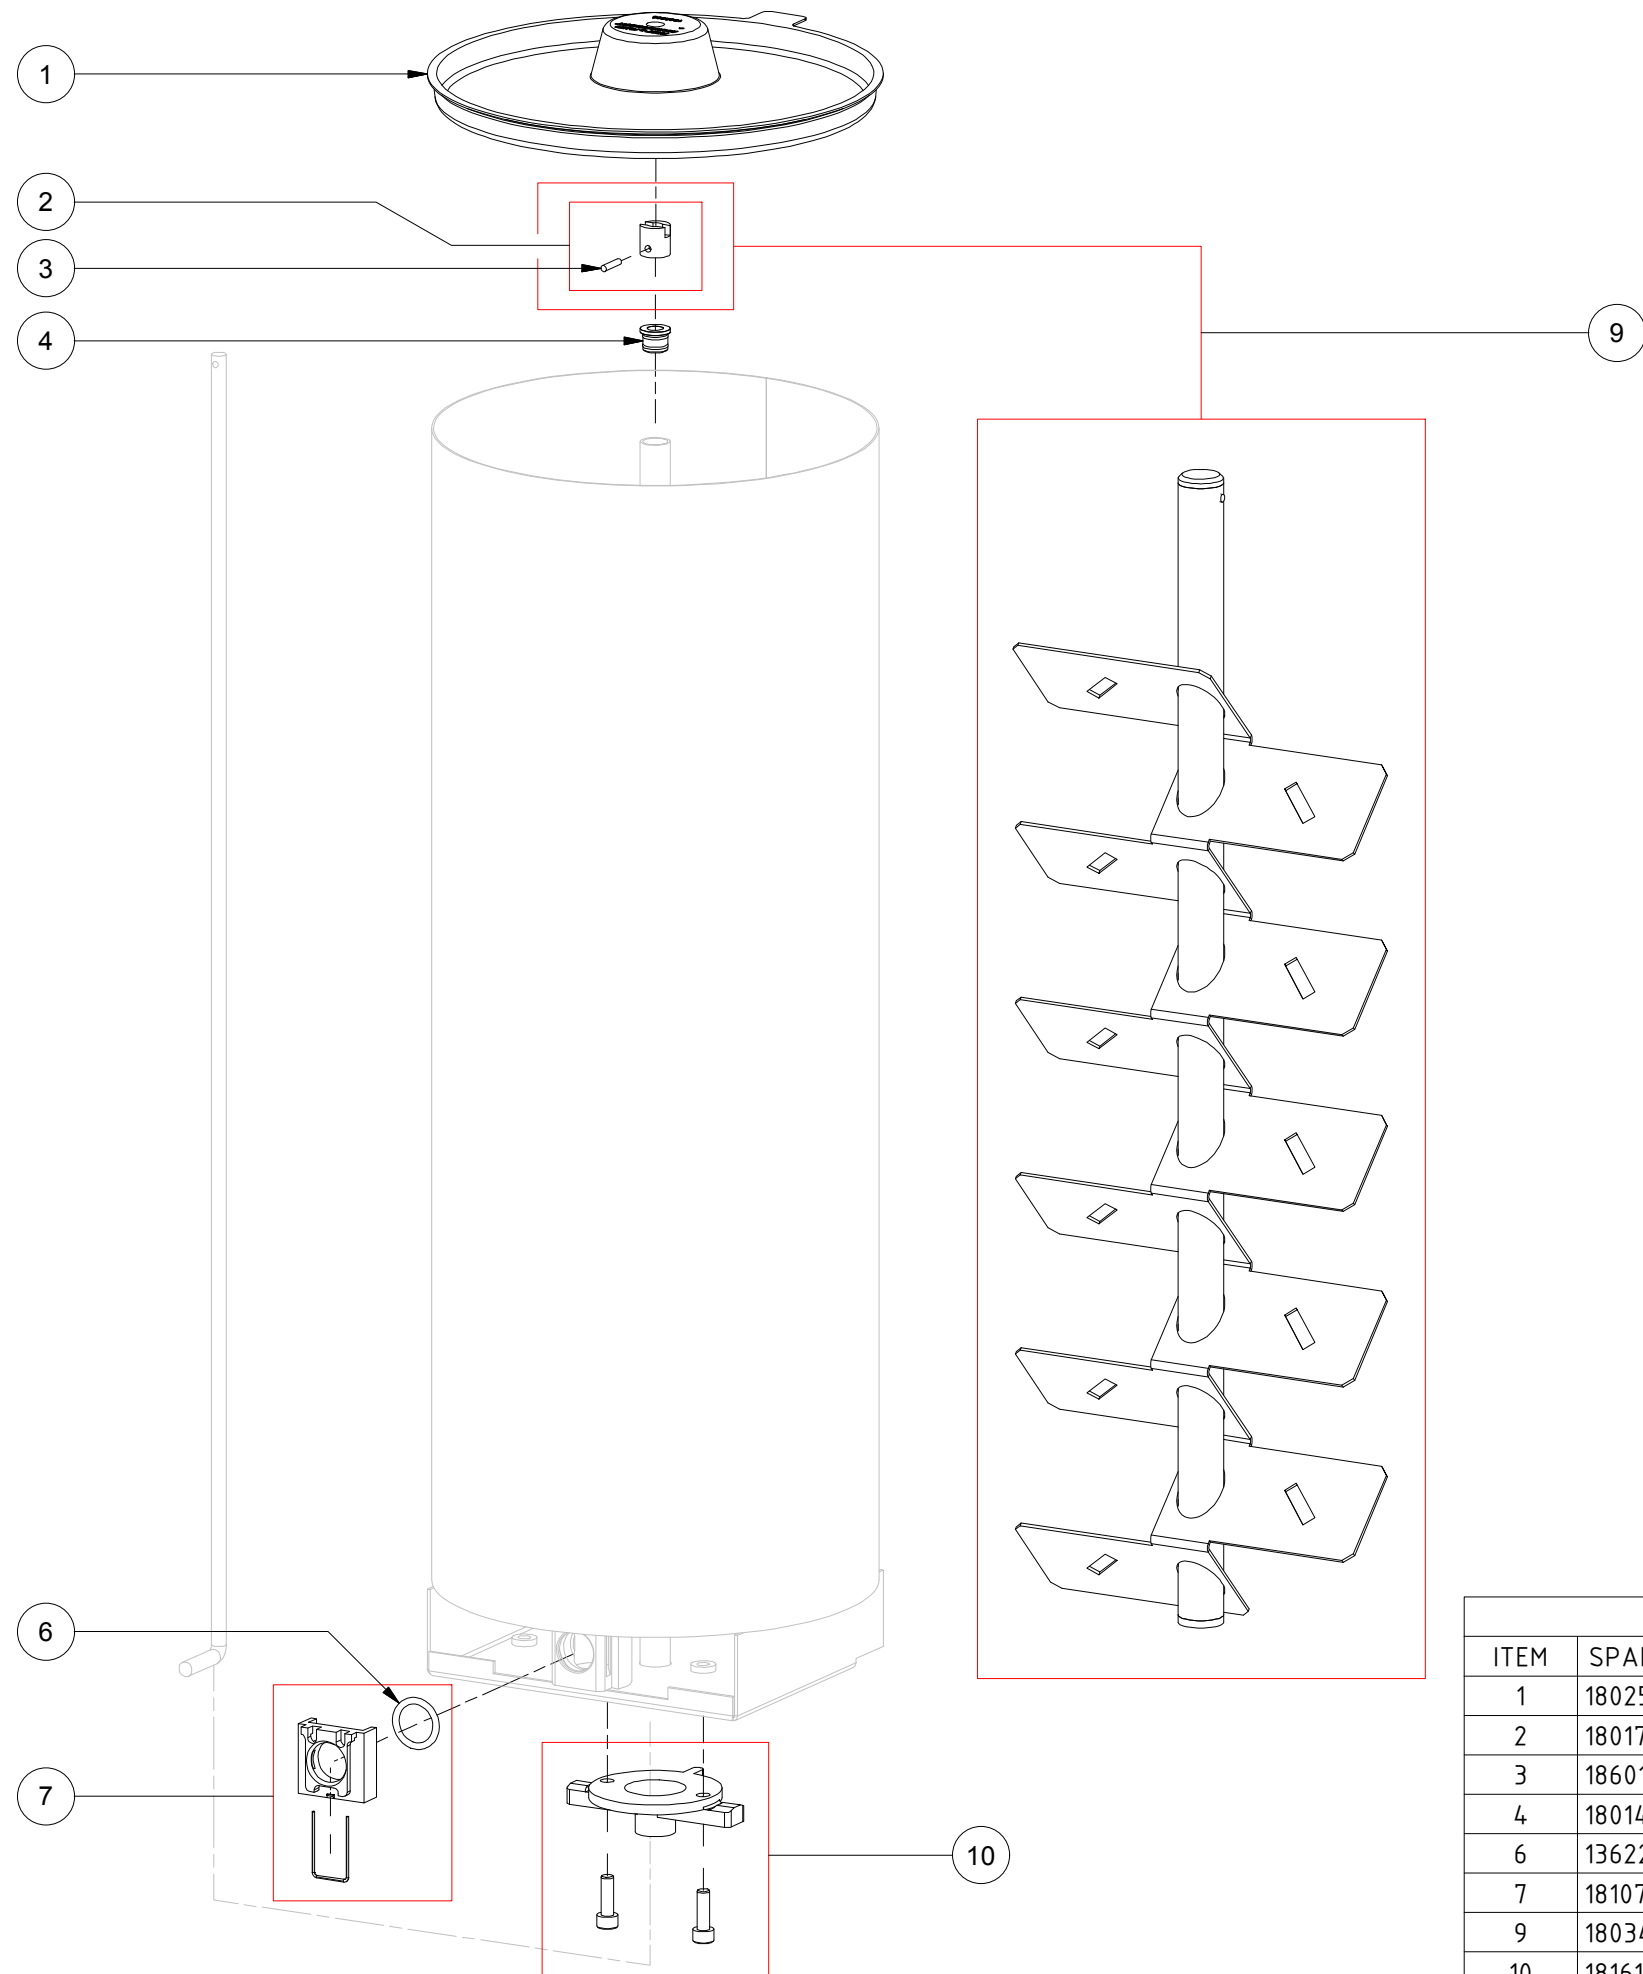

7343 10L,SST can,1ex,SST agit 1810599-SP

PARTS LIST			
ITEM	SPARE PART NUMBER	DESCRIPTION	REMARKS
1	1802505-SP	Lid POM,10L can,5pcs	
2	1801798-SP	Bush,center,agit.shaft,HA	
3	1860110-SP	Pin,spirol,f2.5x12,Sst,25pcs.	
4	1801447-SP	Bush,shaft-pipe,set,HA,10pcs	
6	1362230-SP	O-ring,viton,15.88x2.62,10pcs	
7	1810767-SP	Clip,spring,tube,(Set 5pcs)	
9	1803443-SP	Agit SST, 10L SST can	
10	1816106-SP	Cap,bottom,sst can with screws