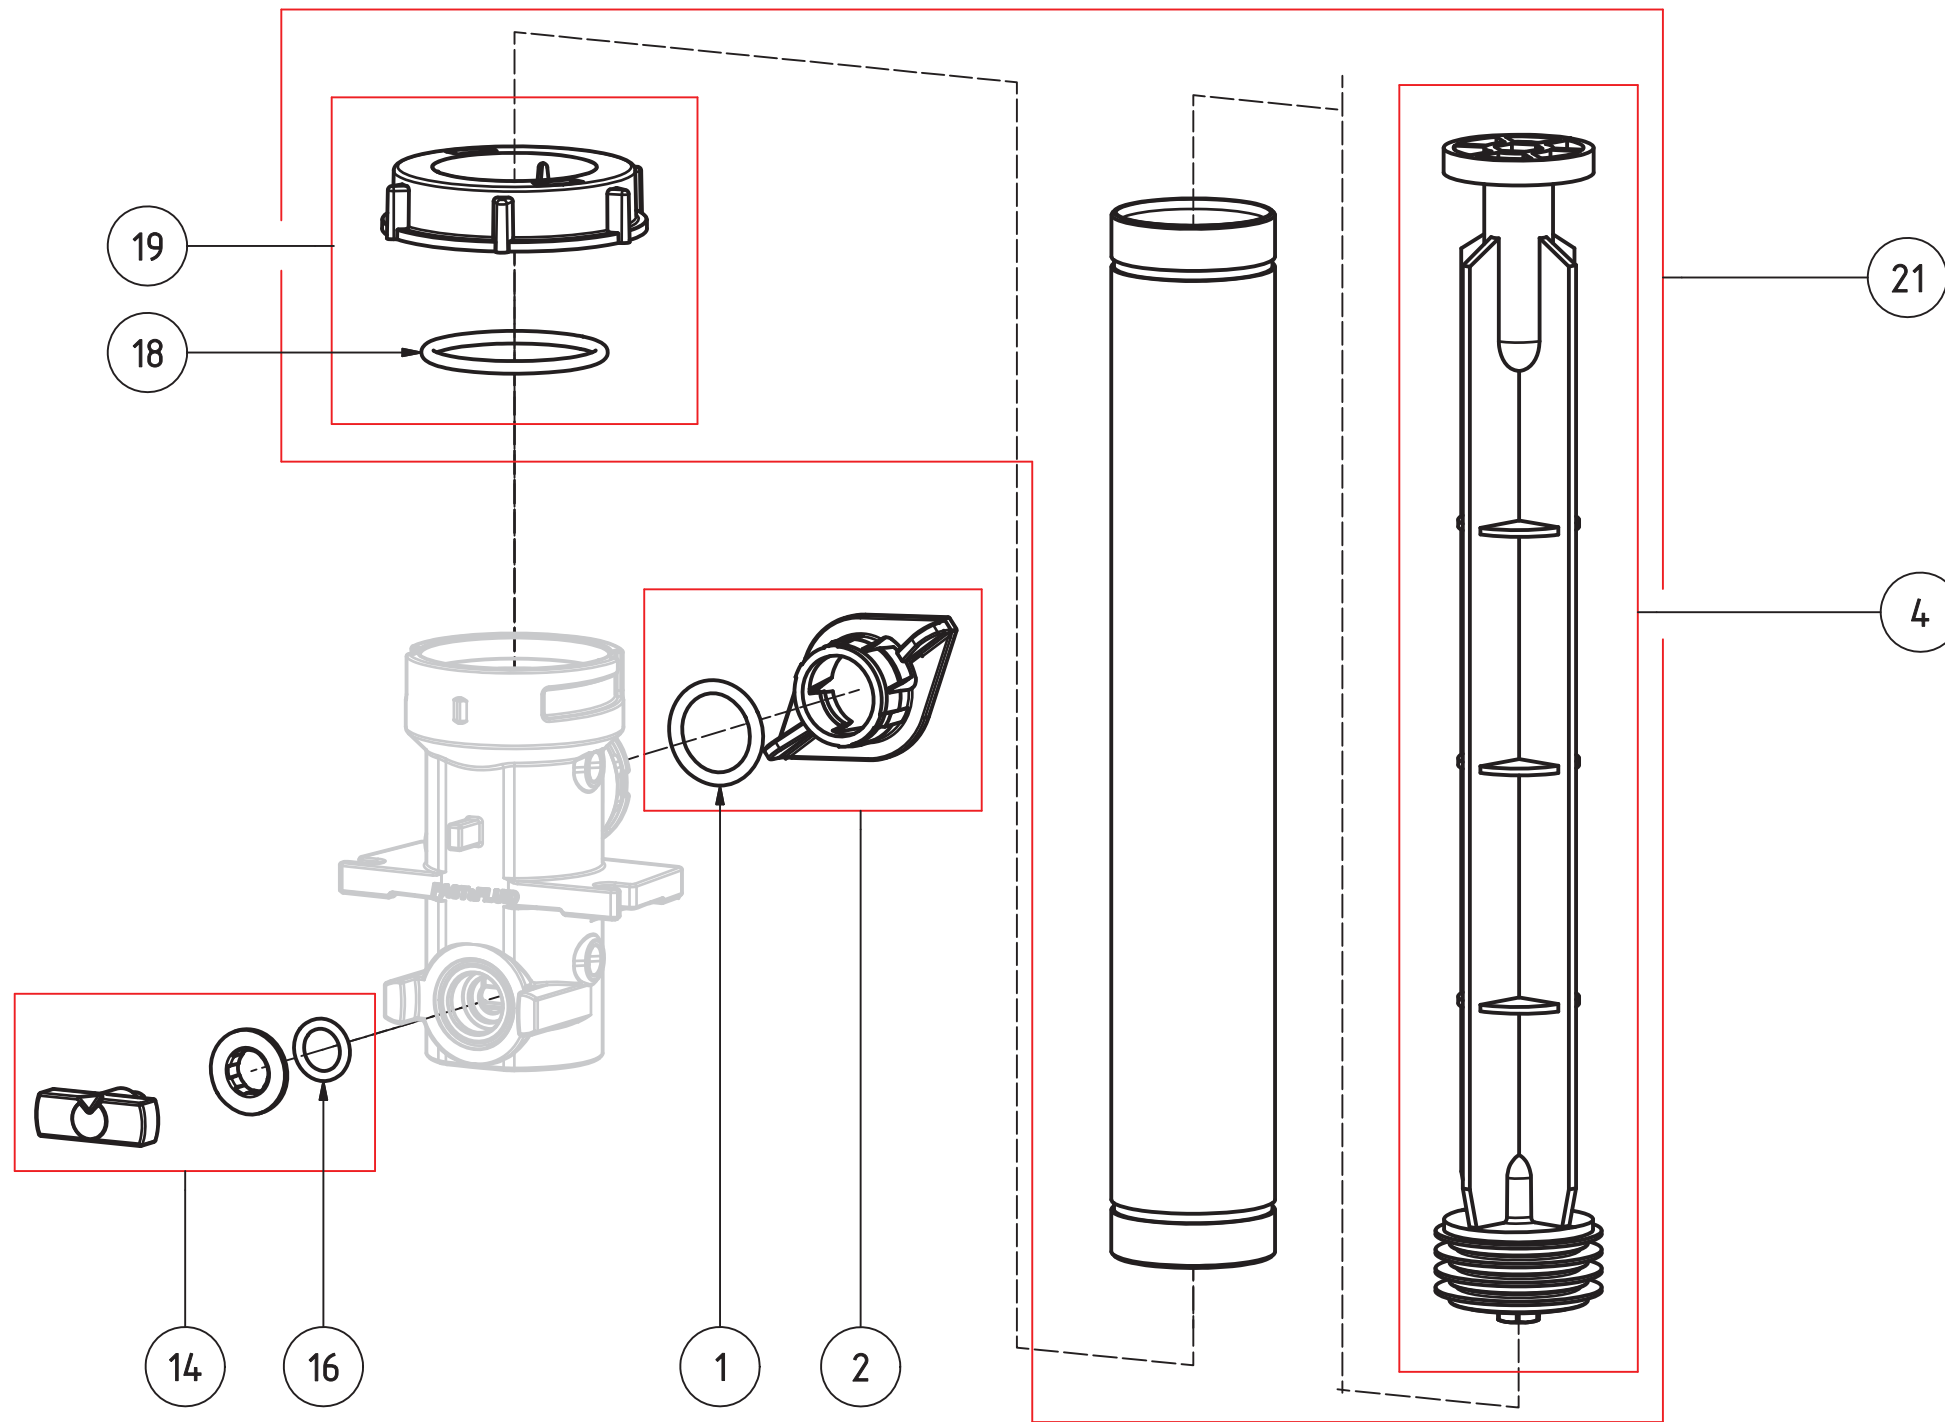

7361

Pump,Ballvalve,100ml 1818238-SP

PARTS LIST			
ITEM	SPARE PART NUMBER	DESCRIPTION	REMARKS
1	1362230-SP	O-ring,can,vit,15.88x2.62 10st	
2	1818242-SP	Tube clip, 16mm (set 5pcs)	
4	1818239-SP	Pistonrod, incl. teflon (set 10pcs)	
4	1865597-SP	Pistonrod, incl. teflon (set 100pcs)	
14	1818250-SP	lever, valve (set 5pcs)	
16	1863649-SP	O-ring,8,5x2,lever,ballv,10pcs	
18	1818248-SP	O-ring,32x2.5 (10 pcs)	
19	1818240-SP	Ring,tube,100ml, (set 5pcs)	
21	1819166-SP	Pumptube,100ml,compl.(set 1pc)