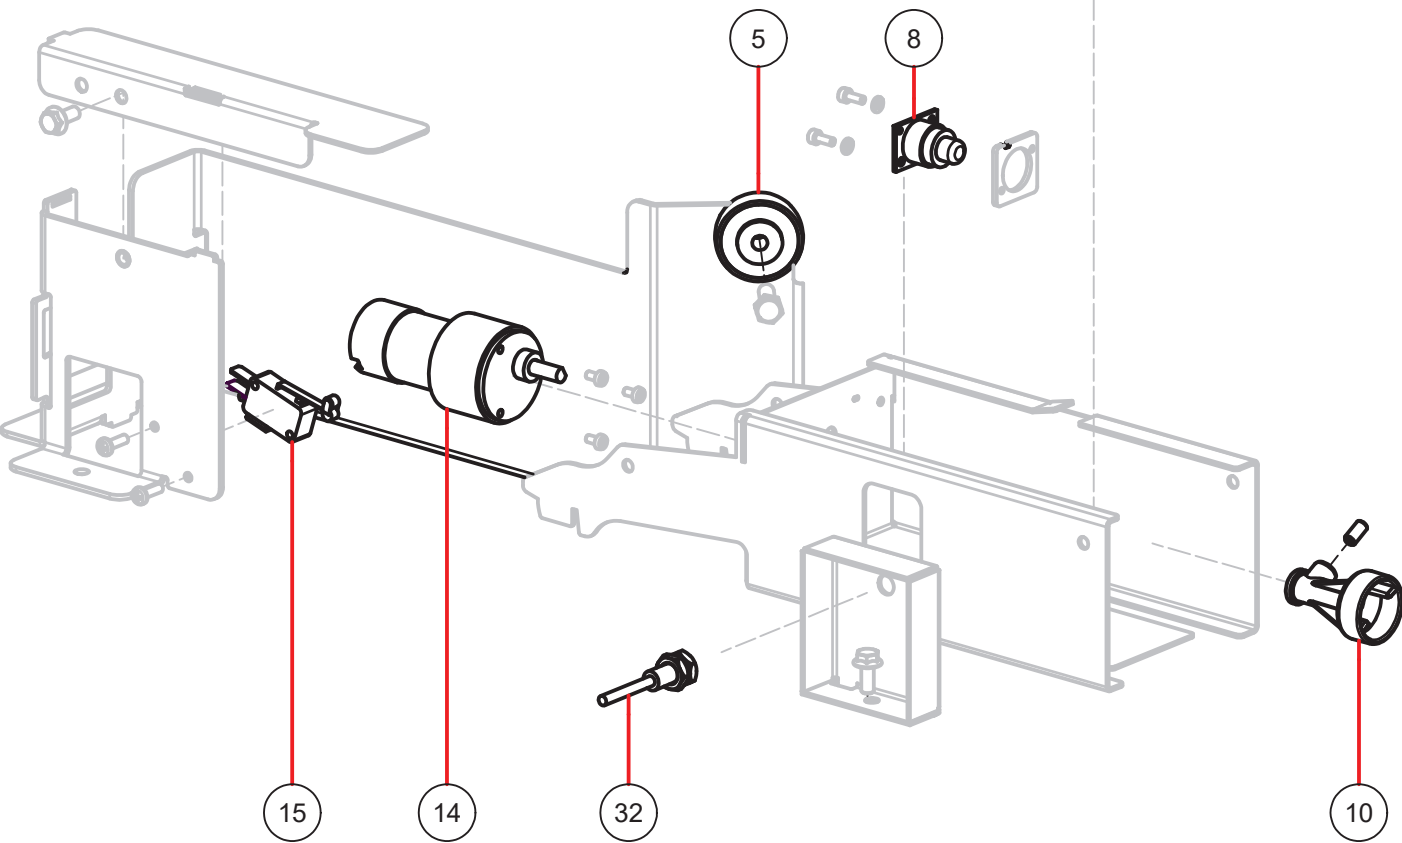

7331-B Brush

PARTS LIST			
ITEM	SPARE PART NUMBER	DESCRIPTION	REMARKS
5	1862422-SP	Wheel, traversing, centric, 35mm	
8	1818541-SP	Latch, push-in/out	
10	1818735-SP	Coupling, fork, brush (set 1pc)	
14	1863862-SP	Motor micro, brush	
15	1160200-SP	Switch, micro, V-166-105(R)	
17	1814029-SP	Brush, D70x78.3	
24	1818932-SP	Brush, container, compl. (set 1pc)	
27	1819292-SP	Float, level, brush	
32	1865512-SP	Sensor 9, Brush monitor