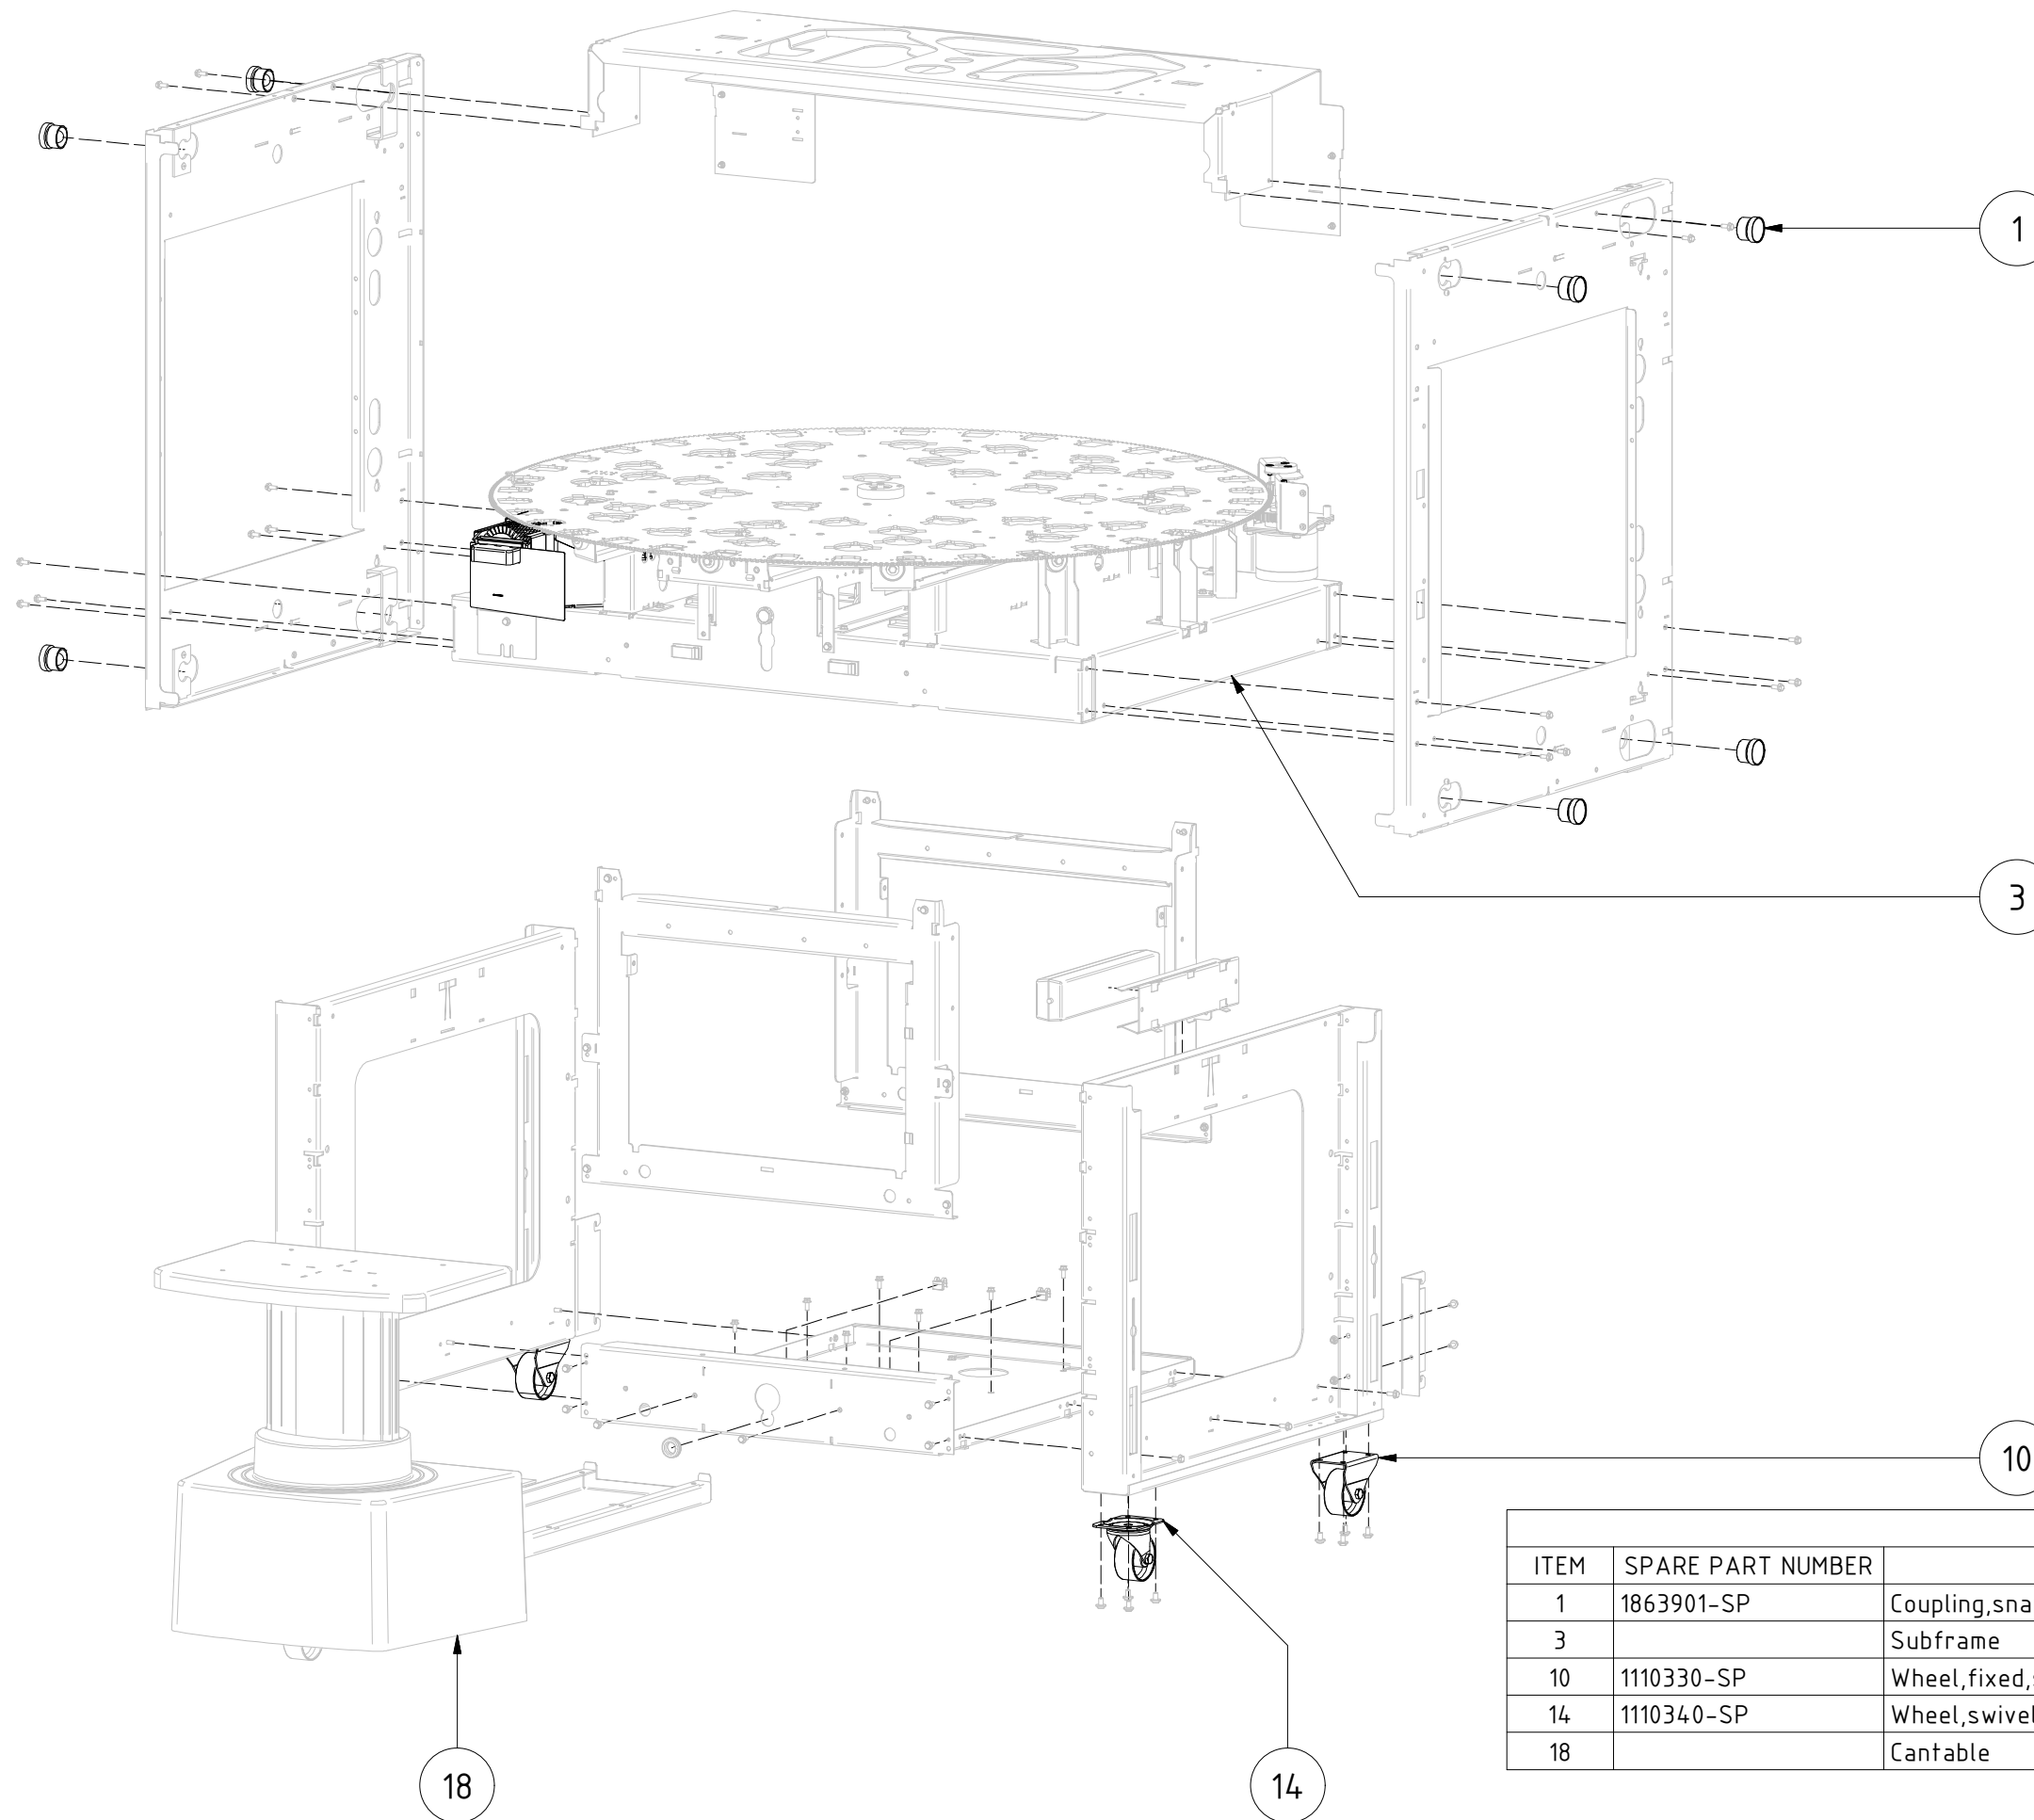

7310 Frame

PARTS LIST			
ITEM	SPARE PART NUMBER	DESCRIPTION	REMARKS
1	1863901-SP	Coupling,snaplock,Ø15,black,4x	
3		Subframe	Page 7330
10	1110330-SP	Wheel,fixed,set 2 pcs	
14	1110340-SP	Wheel,swiveling,set 4 pcs	
18		Cantable	Page 7313