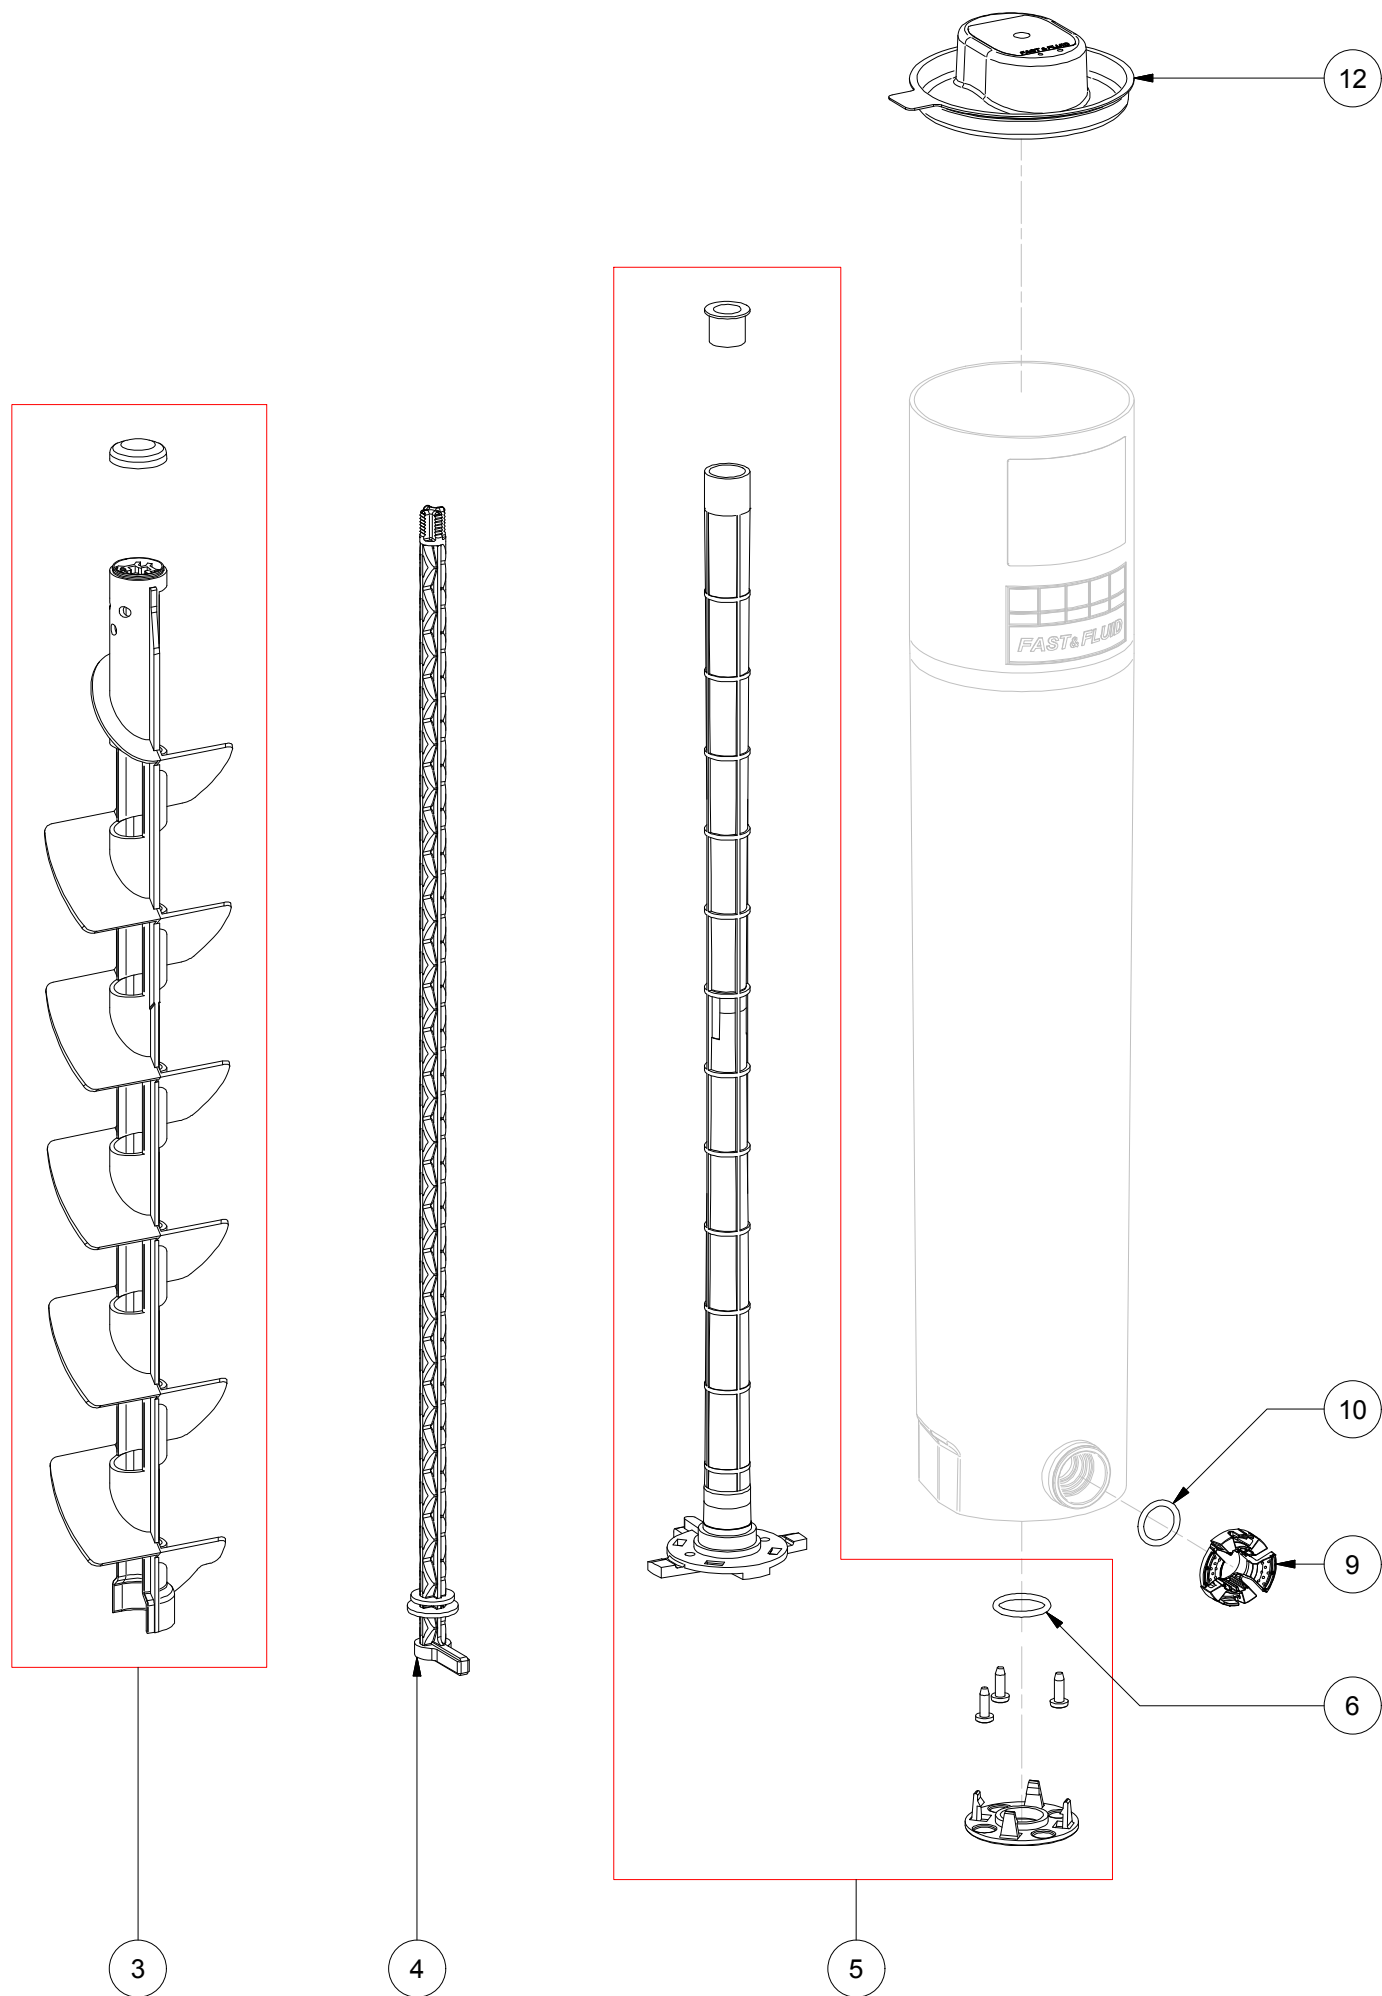

7344 20L,SST can,std,1ex,SST agit 1810603-SP

PARTS LIST			
ITEM	SPARE PART NUMBER	DESCRIPTION	REMARKS
1	1802506-SP	Lid POM,20L can,5pcs	
2	1801798-SP	Bush,center,agit.shaft,HA	
3	1860110-SP	Pin,spirol,f2.5x12,Sst,25pcs.	
4	1808353-SP	BUSH,6MM SHAFT,AGIT 20L,HAL	
6	1362230-SP	O-ring,viton,15.88x2.62,10pcs	
7	1810767-SP	Clip,spring,tube,(Set 5pcs)	
9	1804202-SP	Agit SST, 20L SST can	
10	1816106-SP	Cap,bottom,sst can with screws	

7345 3L,SST can,1ex,POM agit 1809888-SP

PARTS LIST			
ITEM	SPARE PART NUMBER	DESCRIPTION	REMARKS
1	1802503-SP	Lid POM,3L can,5pcs	
2	1801447-SP	Bush,shaft-pipe,set,HA,10pcs	
3	1860110-SP	Pin,spirol,f2.5x12,Sst,25pcs.	
5	1362230-SP	O-ring,viton,15.88x2.62,10pcs	
6	1810767-SP	Clip,spring,tube,(Set 5pcs)	
8	1860394-SP	Agit POM,3L Sst can,5pcs	
9	1816106-SP	Cap,bottom,sst can with screws	

7346 6L,SST can,1ex,POM agit 1810596-SP

PARTS LIST			
ITEM	SPARE PART NUMBER	DESCRIPTION	REMARKS
1	1802504-SP	Lid POM,4.5/6L can,5pcs	
2	1801447-SP	Bush,shaft-pipe,set,HA,10pcs	
3	1860110-SP	Pin,spirol,f2.5x12,Sst,25pcs.	
5	1362230-SP	O-ring,viton,15.88x2.62,10pcs	
6	1810767-SP	Clip,spring,tube,(Set 5pcs)	
8	1860395-SP	Agit POM,6L Sst can,5pcs	
9	1816106-SP	Cap,bottom,sst can with screws	

7347 3L,POM can,1ex,POM agit 1865011-SP

PARTS LIST			
ITEM	SPARE PART NUMBER	DESCRIPTION	REMARKS
3	1817910-SP	Agitator,3L,POM,2014,5pcs	
4	1817917-SP	Shaft,canister,HA,5pcs	
5	1817427-SP	Inner tube,canister,kit	
6	1362231-SP	O-ring,cann.vit.20.29 set 10pc	
9	1817841-SP	Clip,pump,canister,HA,5pcs	
10	1362230-SP	O-ring,viton,15.88x2.62,10pcs	
12	1817422-SP	Lid POM,2.5/3L can,5pcs	