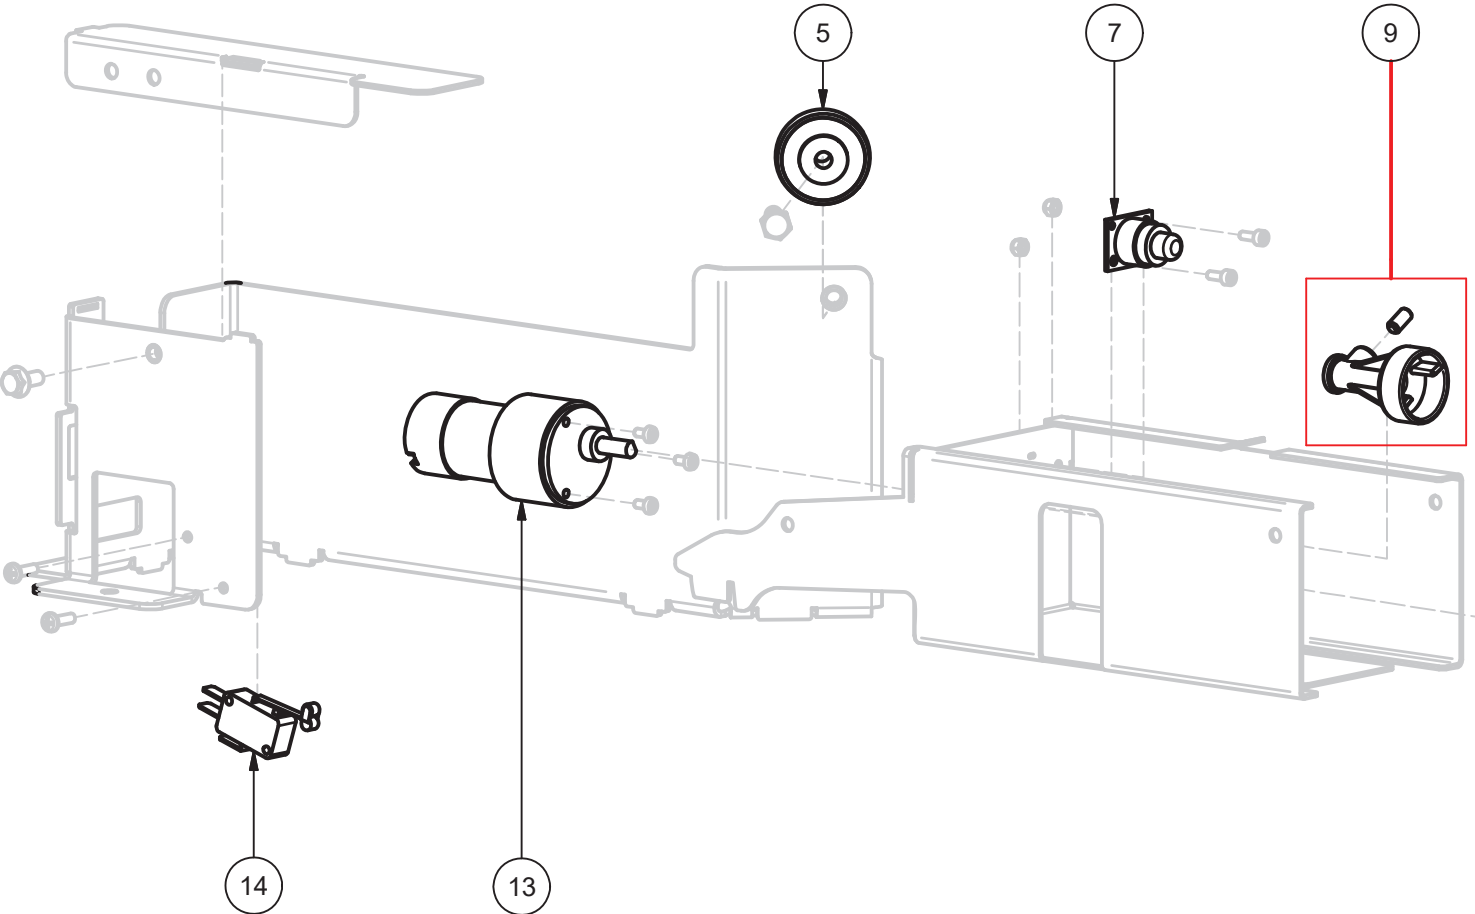

7331-A Brush

PARTS LIST			
ITEM	SPARE PART NUMBER	DESCRIPTION	REMARKS
5	1862422-SP	Wheel, traversing, centric, 35mm	
7	1818541-SP	Latch, push-in/out	
9	1818735-SP	Coupling, fork, brush (set 1pc)	
13	1863862-SP	Motor micro, brush	
14	1160200-SP	Switch, micro, V-166-105(R)	
16	1814029-SP	Brush, D70x78.3	
22	1818932-SP	Brush, container, compl. (set 1pc)