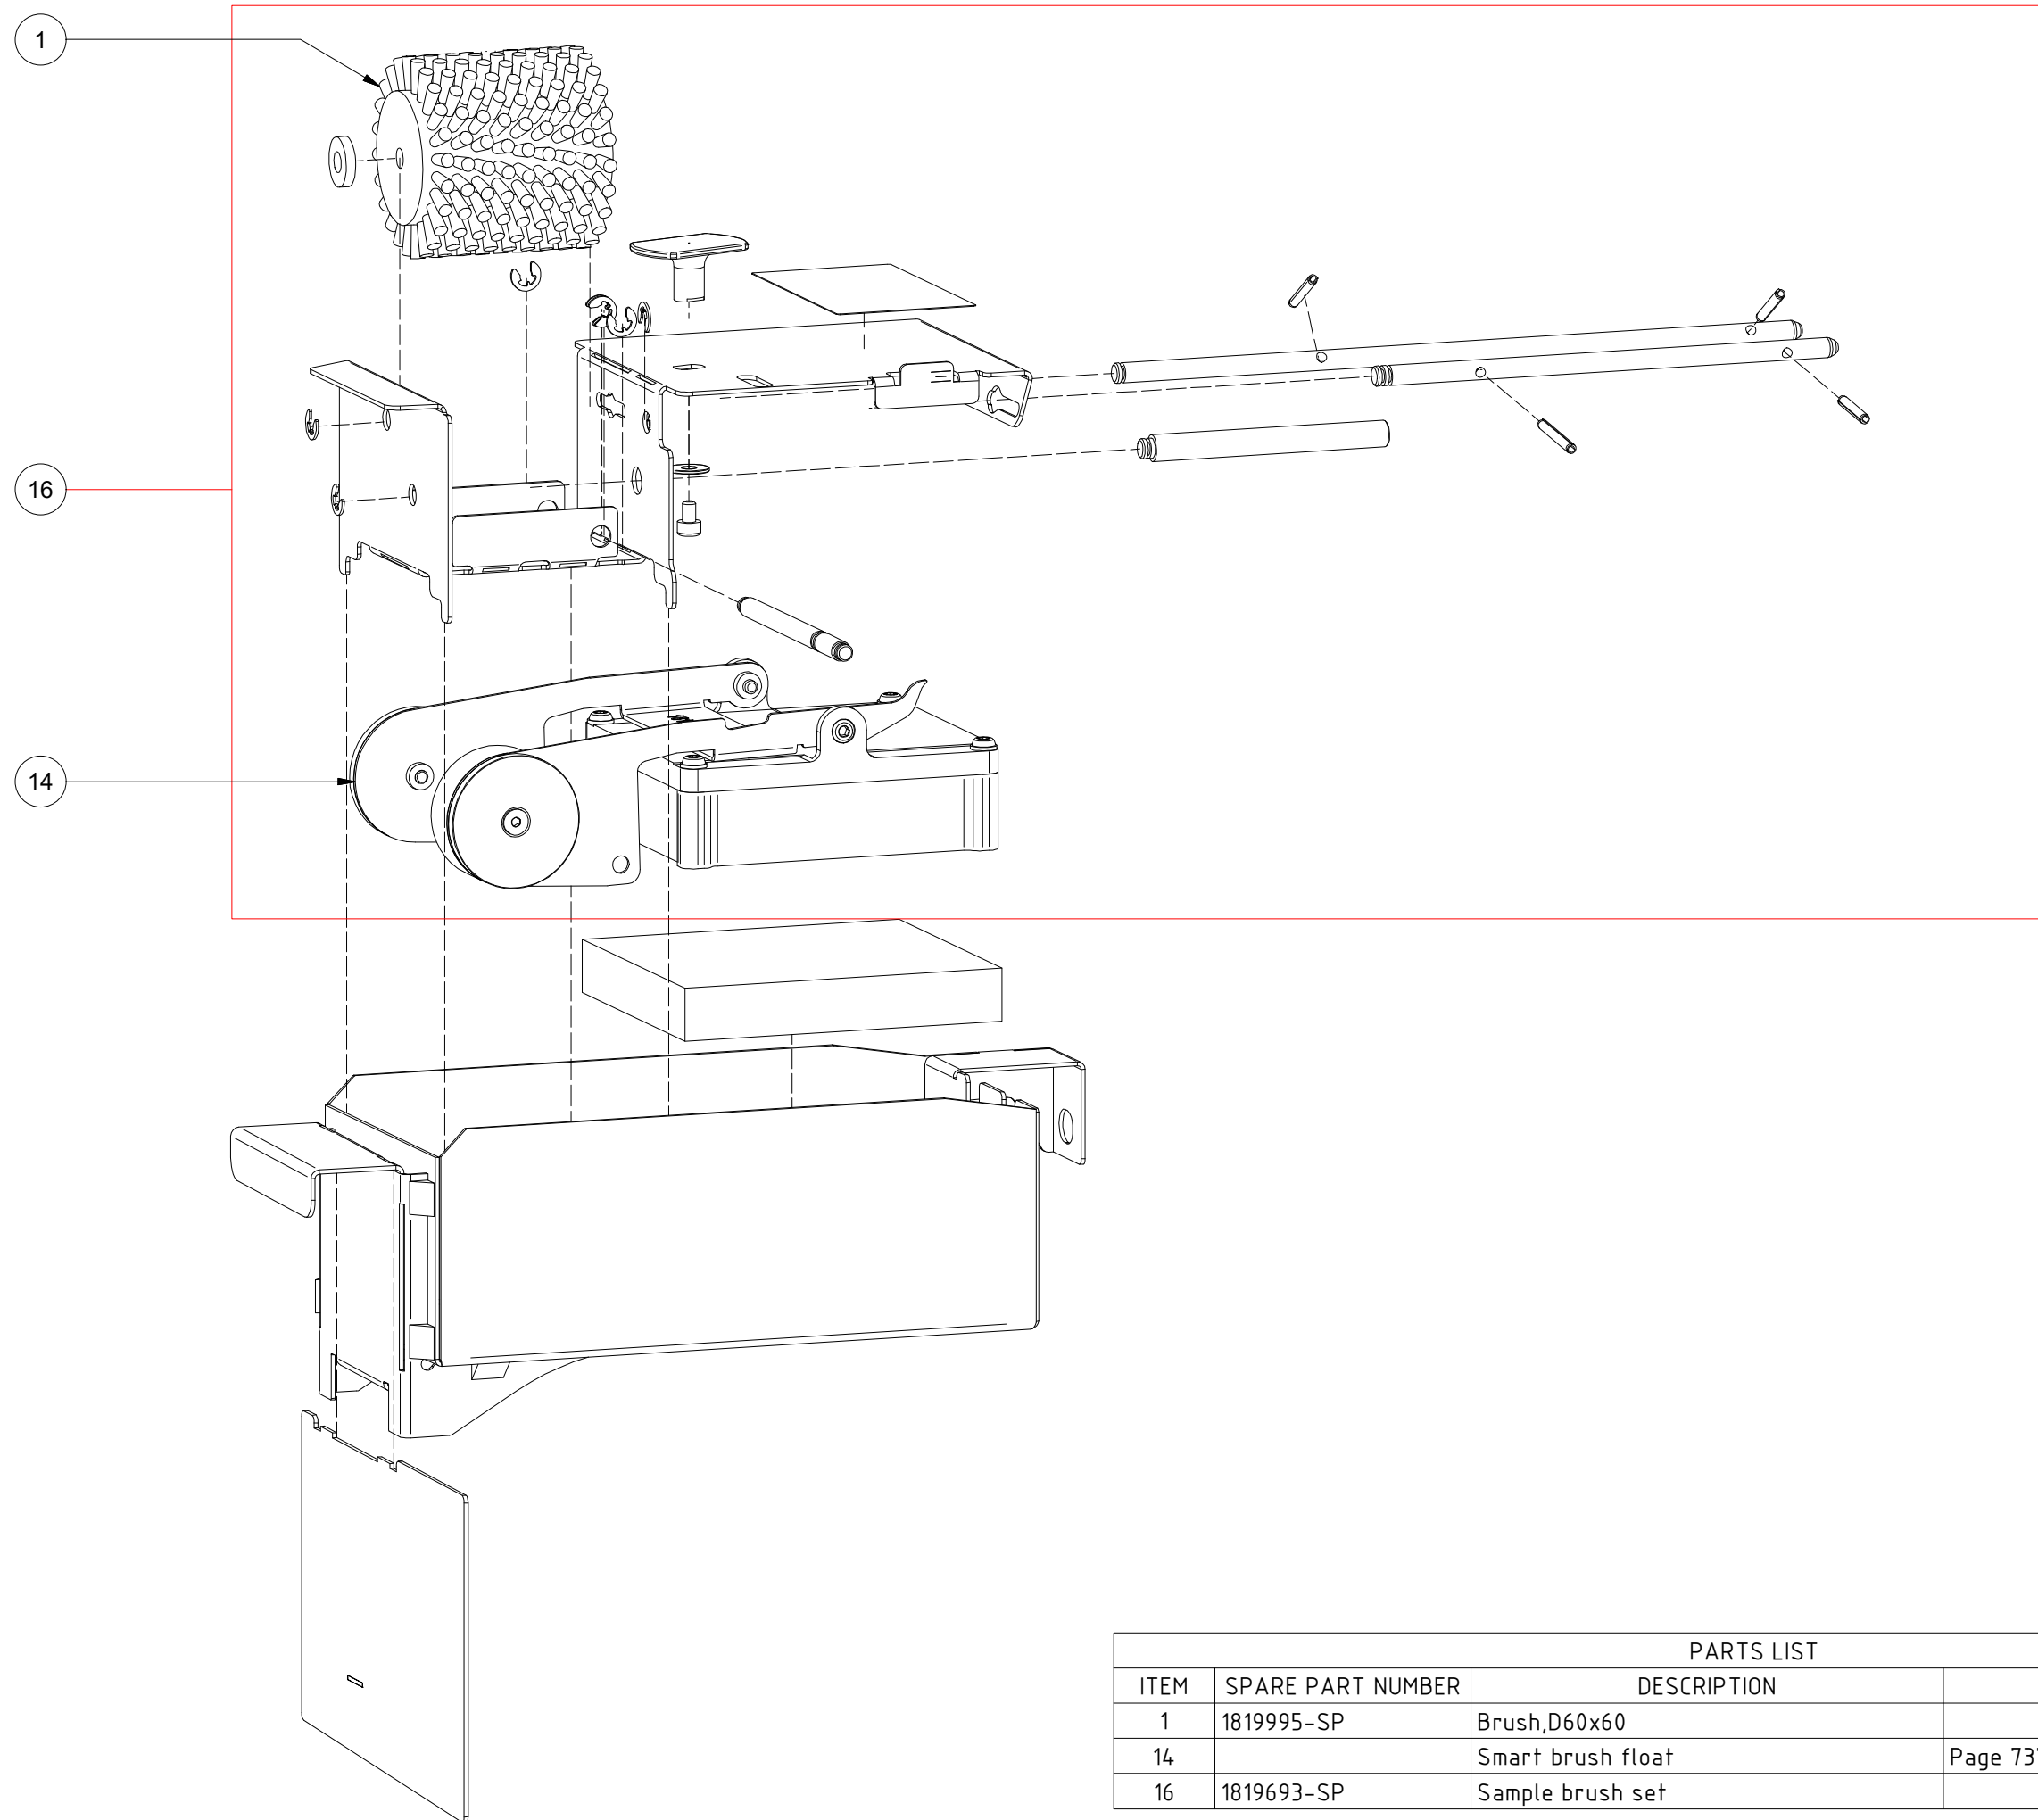

Sample brush container

PARTS LIST			
ITEM	SPARE PART NUMBER	DESCRIPTION	REMARKS
1	1819995-SP	Brush,D60x60	
14		Smart brush float	Page 7379
16	1819693-SP	Sample brush set	

7379

Sample brush float

PARTS LIST			
ITEM	SPARE PART NUMBER	DESCRIPTION	REMARKS
9	1820101-SP	Sample brush float set	