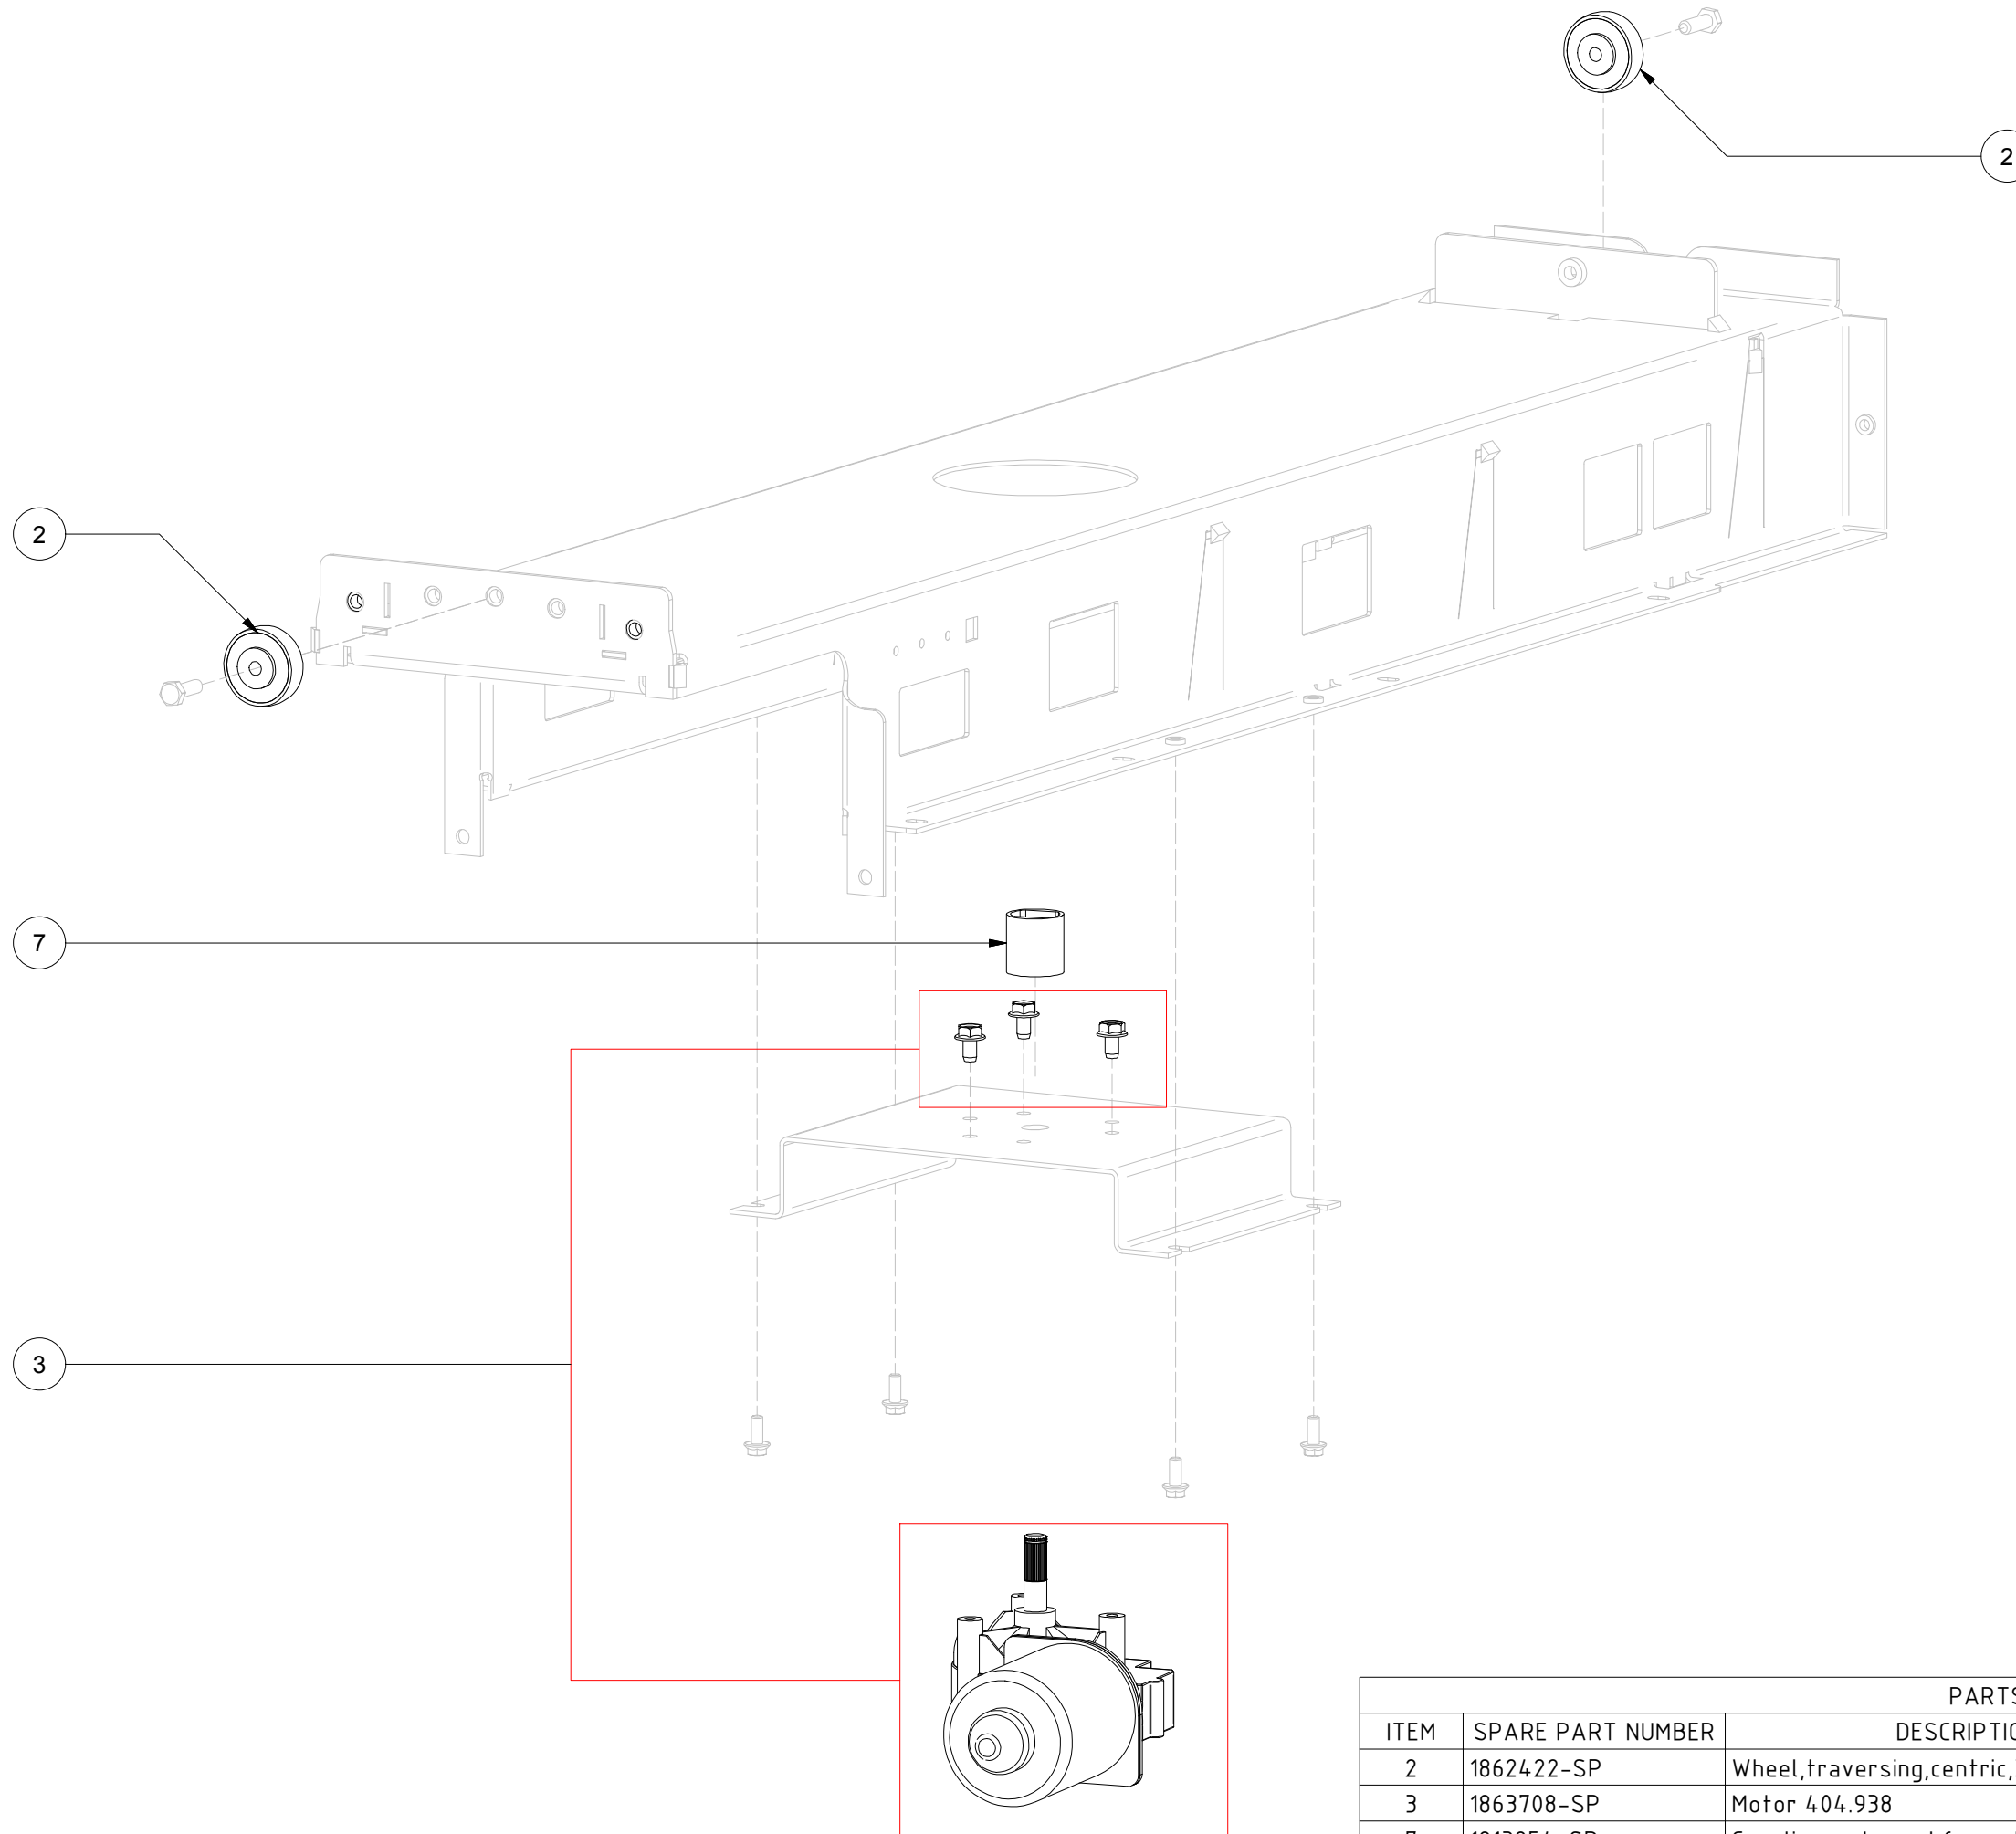

7331-B Brush

PARTS LIST			
ITEM	SPARE PART NUMBER	DESCRIPTION	REMARKS
5	1862422-SP	Wheel, traversing, centric, 35mm	
8	1818541-SP	Latch, push-in/out	
10	1818735-SP	Coupling, fork, brush (set 1pc)	
14	1863862-SP	Motor micro, brush	
15	1160200-SP	Switch, micro, V-166-105(R)	
17	1814029-SP	Brush, D70x78.3	
24	1818932-SP	Brush, container, compl. (set 1pc)	
27	1819292-SP	Float, level, brush	
32	1865512-SP	Sensor 9, Brush monitor	

7332 Table drive motor unit

PARTS LIST			
ITEM	SPARE PART NUMBER	DESCRIPTION	REMARKS
8	1819168-SP	Stepmotor,table drive,unit	
20	1819165-SP	Gear unit,table drive	

7333 Mid beam

PARTS LIST			
ITEM	SPARE PART NUMBER	DESCRIPTION	REMARKS
2	1862422-SP	Wheel, traversing, centric, 35mm	
3	1863708-SP	Motor 404.938	
7	1813254-SP	Coupling, motor, subframe, HA	