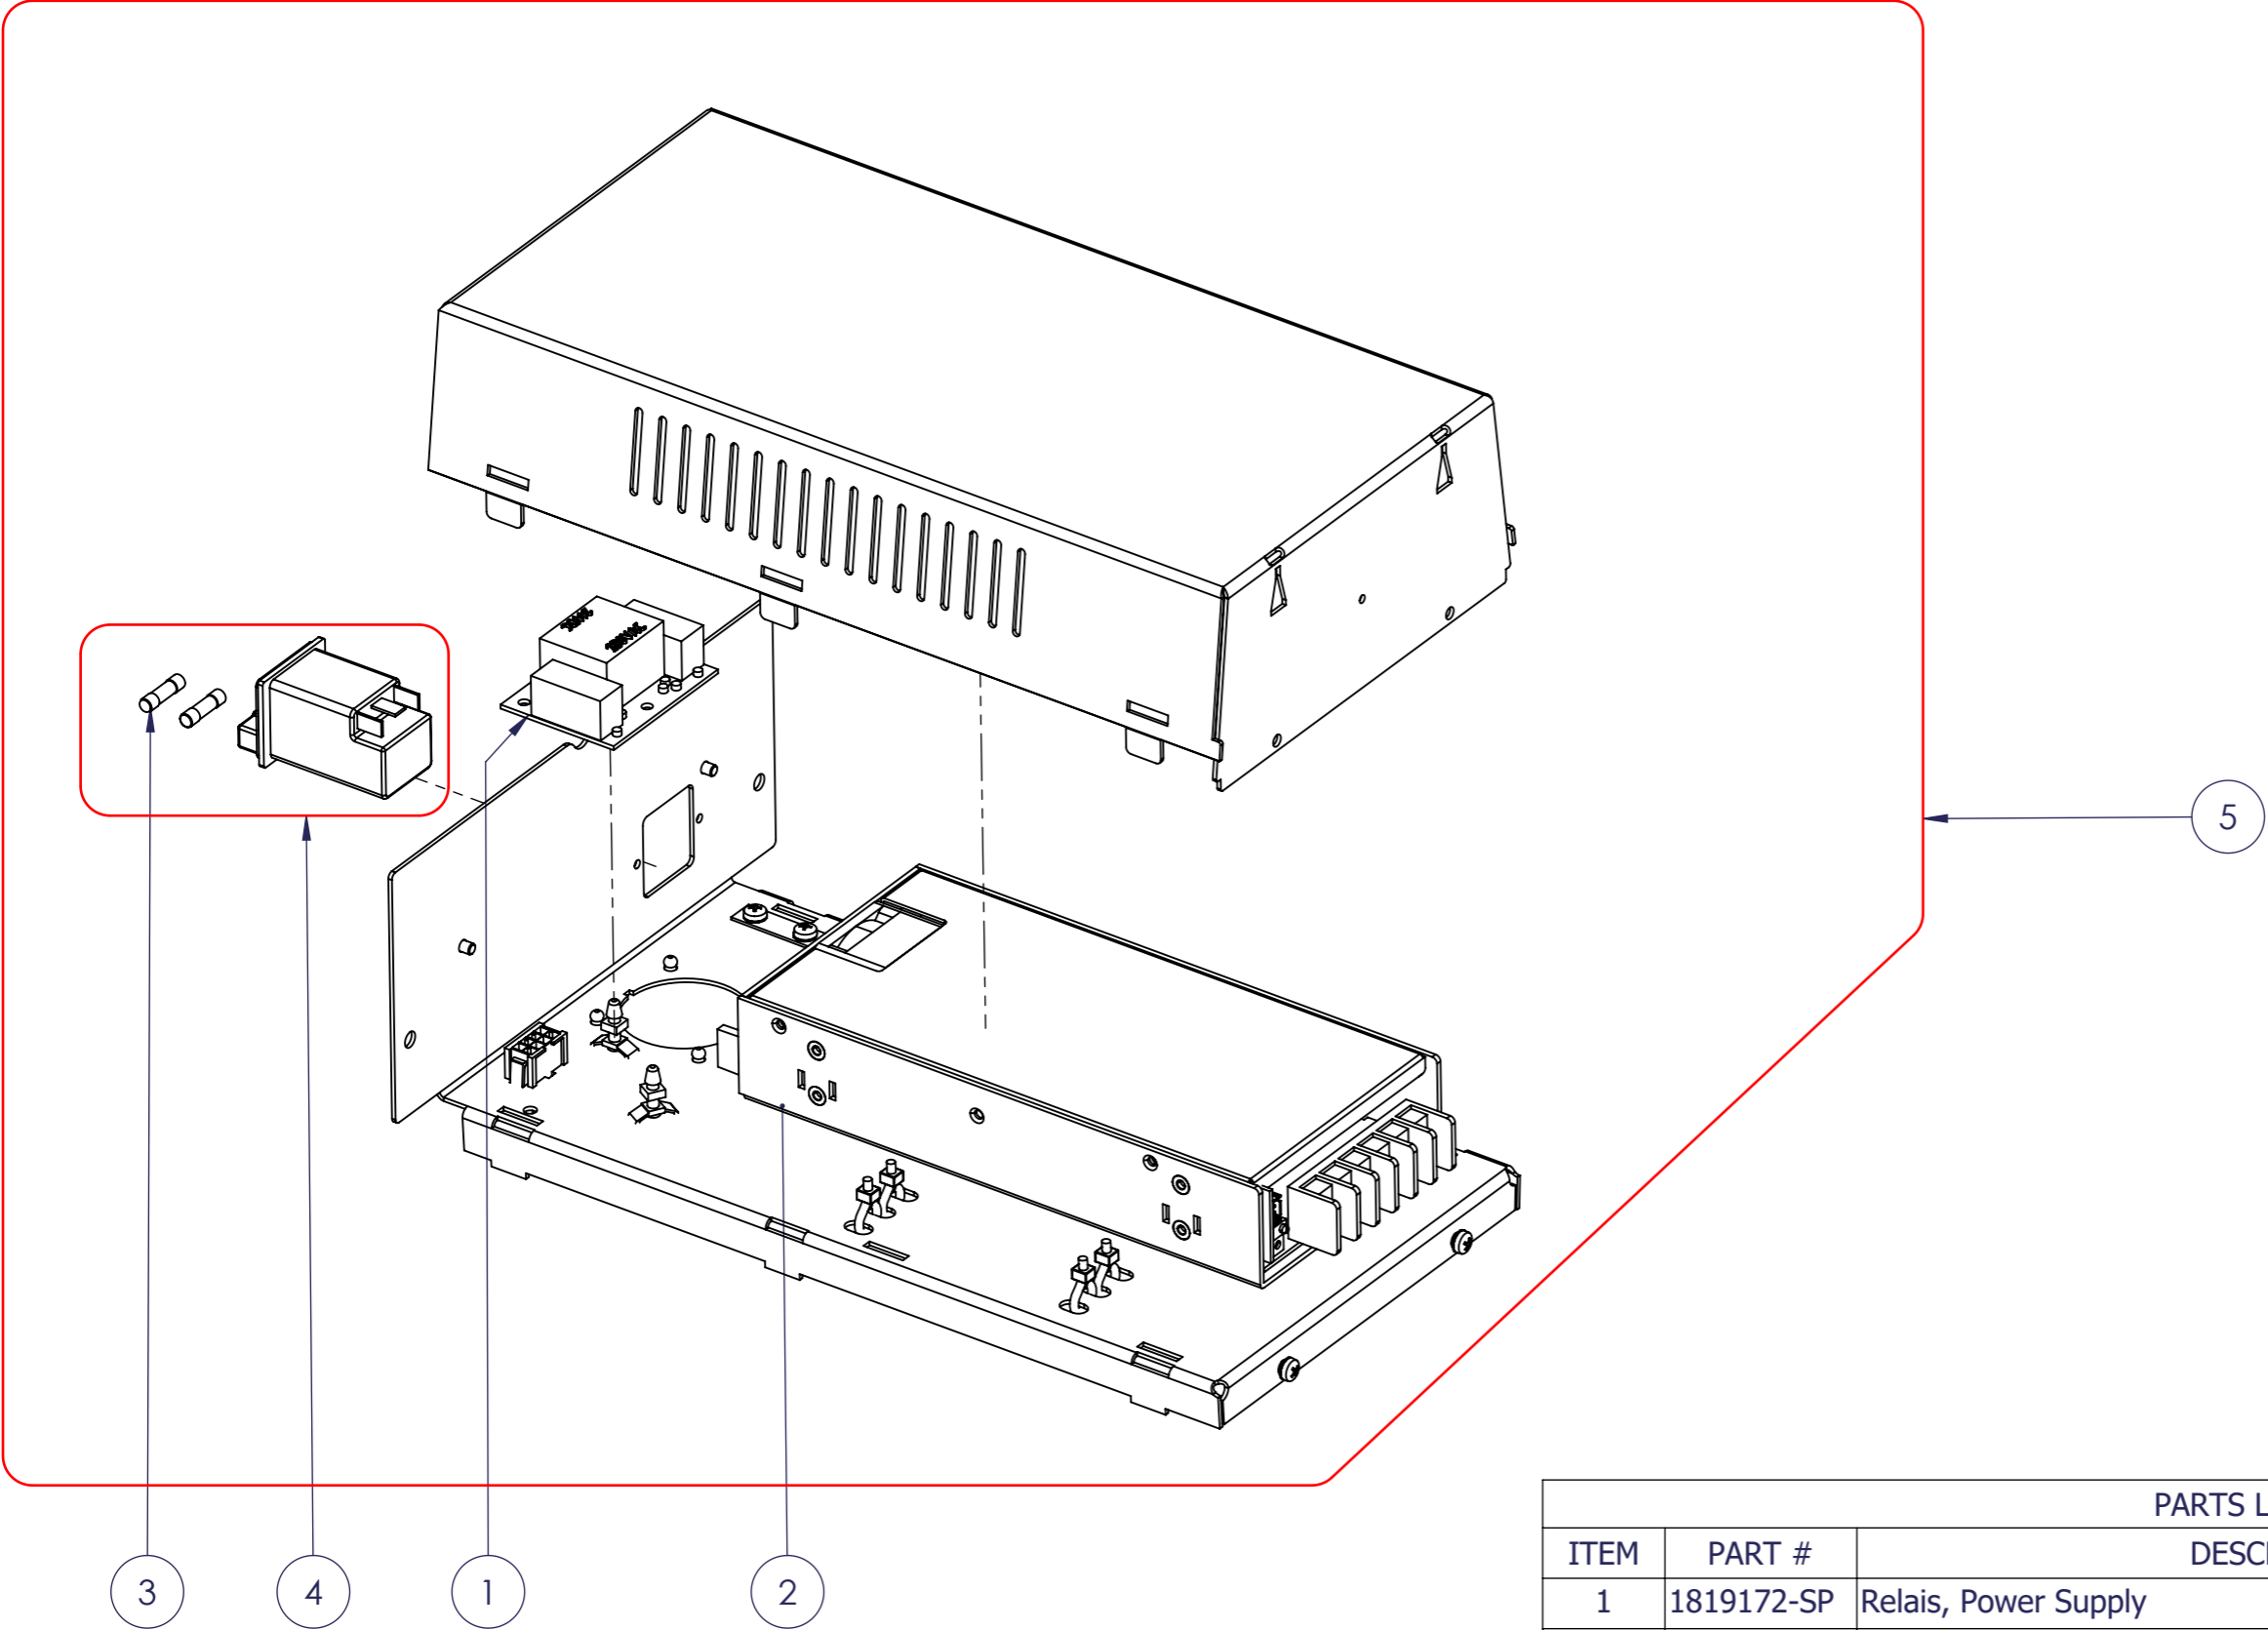

7334-D UL HAxx Power module (1820083) From 17-12-2020
UL approved models only

PARTS LIST			
ITEM	PART #	DESCRIPTION	REMARK
1	1819172-SP	Relais, Power Supply	
2	1865758-SP	Power supply MPS-450-48	
3	1819050-SP	Fuse,5AT,250V(set 10pcs)	
4	1818326-SP	Netentry with filter	
5	1820083-SP	Power module